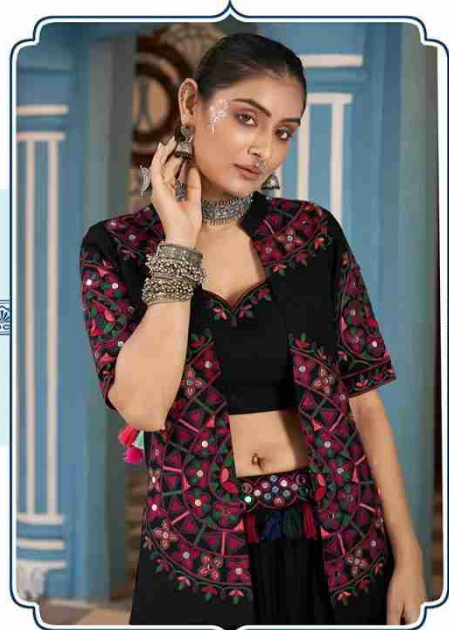

ॐ bhkala
गय
VOL.15

शुभकला

RASS - 2441

Swastika bhkala

RASS - 2442

Swastika bhkala

RASS - 2443

Shikha

RASS - 2444

RASS - 2441

RASS - 2442

RASS - 2443

RASS - 2444

Design NO. (SKU)	Color	Lehenga Fabric	Choli Fabric	Jacket Fabric	Flair (MTR)	SIZE	Lehenga Work	Choli Work	Jacket Work	Jacket Length (INCH)	Weight (KG)
						(Full Stitched) (M-38 SIZE) with customise upto 44 INCH					
2441	Multi Color	Viscose Rayon	Viscose Rayon	Viscose Rayon	14 MTR	Choli Chest: 38 INCH Choli Length: 15 INCH Lehenga Wasit: 42 INCH Lehenga Length: 40 INCH	Embroidered Waist belt and Latkan	Embroidered work with all over mirror	Embroidered work with all over mirror	25	2
2442	Multi Color	Viscose Rayon	Viscose Rayon	Viscose Rayon	14 MTR	Choli Chest: 38 INCH Choli Length: 15 INCH Lehenga Wasit: 42 INCH Lehenga Length: 40 INCH	Embroidered Waist and Latkan with all over Foil work in lehenga	Embroidered work with all over mirror	Embroidered work with all over mirror	25	2
2443	Multi Color	Viscose Rayon	Viscose Rayon	Viscose Rayon	14 MTR	Choli Chest: 38 INCH Choli Length: 15 INCH Lehenga Wasit: 42 INCH Lehenga Length: 40 INCH	Embroidered Waist belt and Latkan	Embroidered work with all over mirror	Embroidered work with all over mirror	25	2
2444	Multi Color	Viscose Rayon	Viscose Rayon	Viscose Rayon	7 MTR	Choli Chest: 38 INCH Choli Length: 15 INCH Lehenga Wasit: 42 INCH Lehenga Length: 40 INCH	Embroidered Waist belt and Latkan	Embroidered work with all over mirror	Embroidered work with all over mirror	25	2