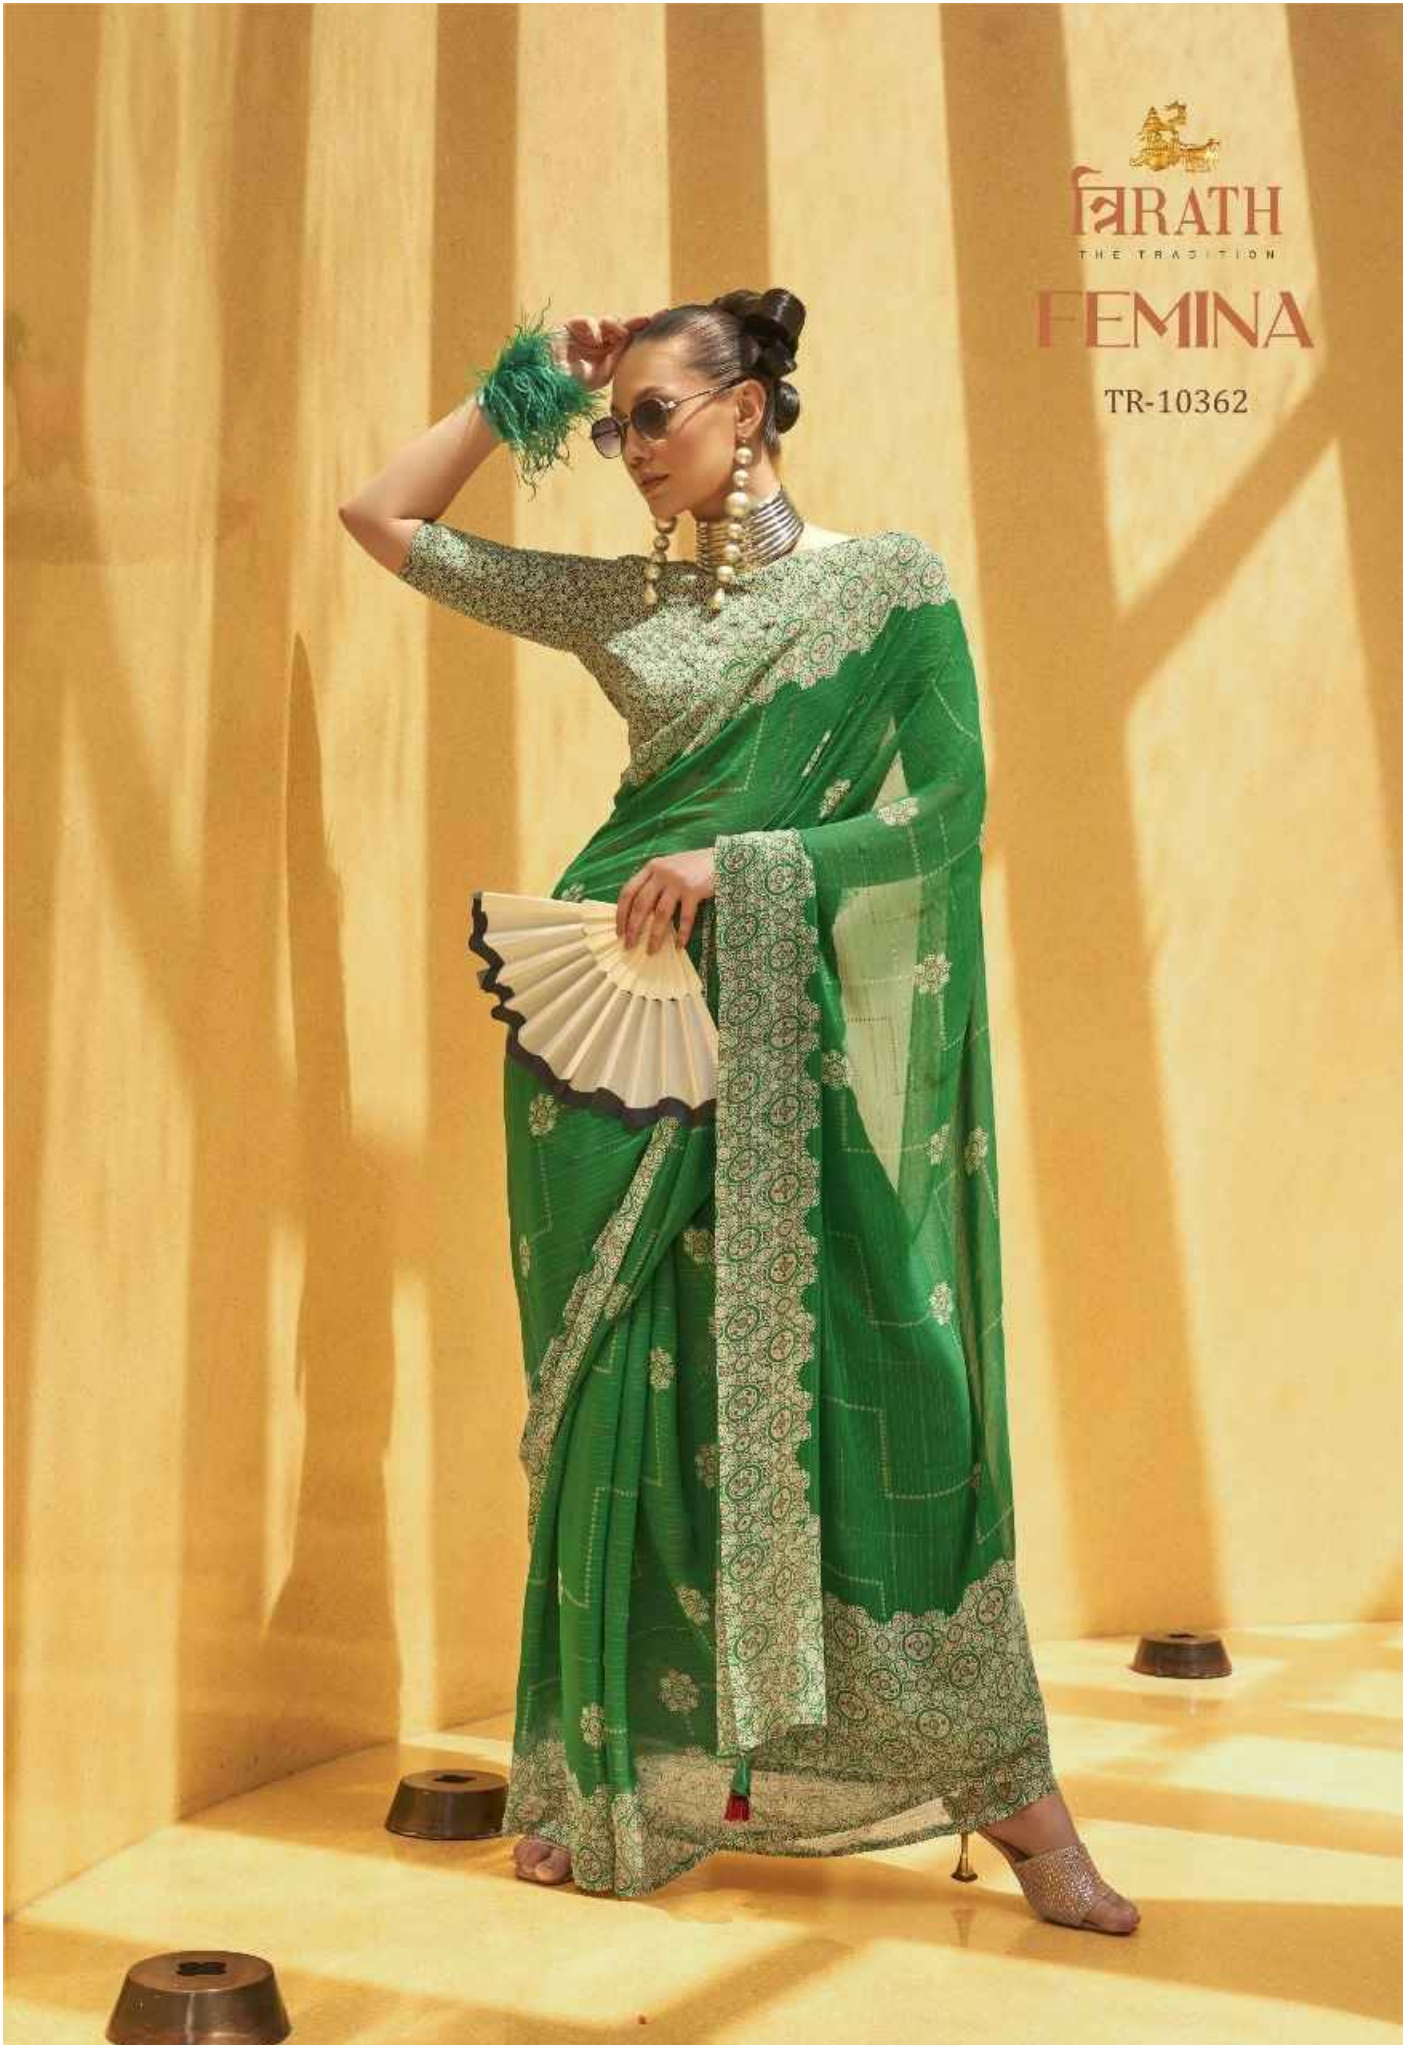

IRATH
THE TRADITION

FEMINA

TR-10362