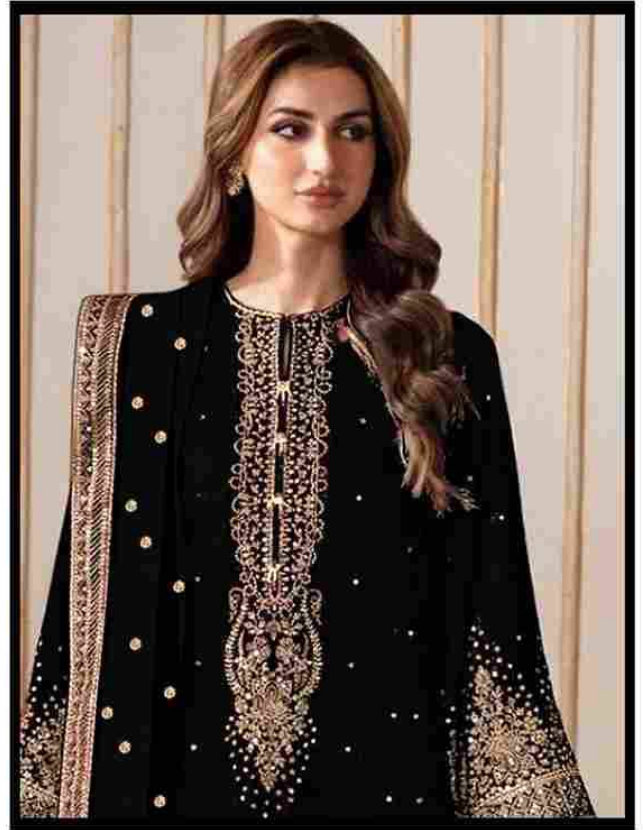

Serene
Pakistani Suit
A BRAND BY MEGHA EXPORT

S - 326 B

SIZE :- XL-XXL

READYMADE COLLECTION

TOP - VELVET WITH EMBROIDERY WORK

BOTTOM - VELVET WITH EMBROIDERY WORK

DUPATTA - FOX GEORGETTE HEAVY EMBROIDERY WORK

Serene
Pakistani Suit
A BRAND BY MEGHA EXPORT

S - 326 C

SIZE :- XL-XXL

READYMADE COLLECTION

TOP - VELVET WITH EMBROIDERY WORK

BOTTOM - VELVET WITH EMBROIDERY WORK

DUPATTA - FOX GEORGETTE HEAVY EMBROIDERY WORK

Serina
Pakistani Suit
A BRAND BY MEGHA EXPORT

S - 326 B

SIZE :- XL-XXL

READYMADE COLLCTION

TOP - VELVET WITH EMBROIDERY WORK

BOTTOM - VELVET WITH EMBROIDERY WORK

DUPATTA - FOX GEORGETTE HEAVY EMBROIDERY WORK

Serina
Pakistani Suit
A BRAND BY MEGHA EXPORT

S - 326 D

SIZE :- XL-XXL

READYMADE COLLECTION

TOP - VELVET WITH EMBROIDERY WORK

BOTTOM - VELVET WITH EMBROIDERY WORK

DUPATTA - FOX GEORGETTE HEAVY EMBROIDERY WORK