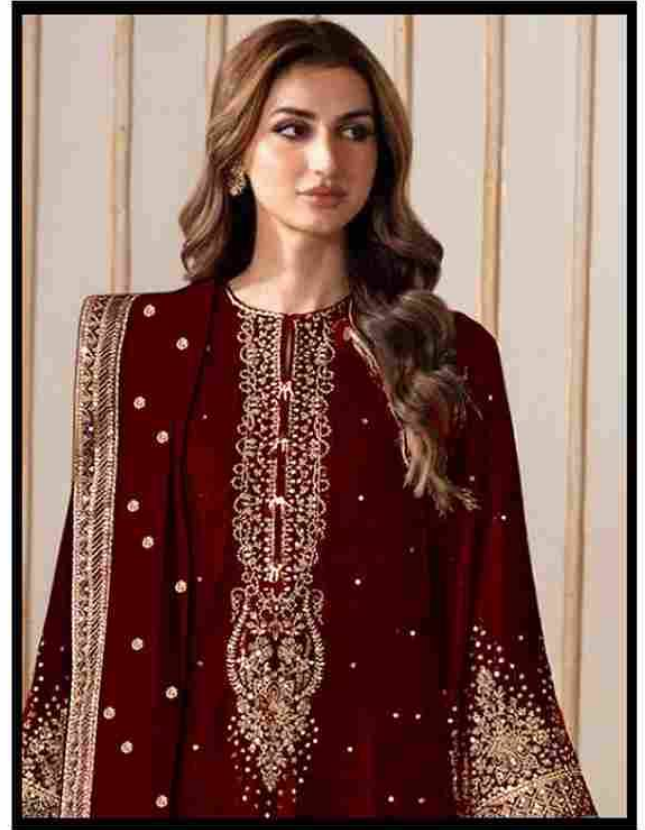

Serene
Pakistani Suit
A BRAND BY MEGHA EXPORT

S - 326 A