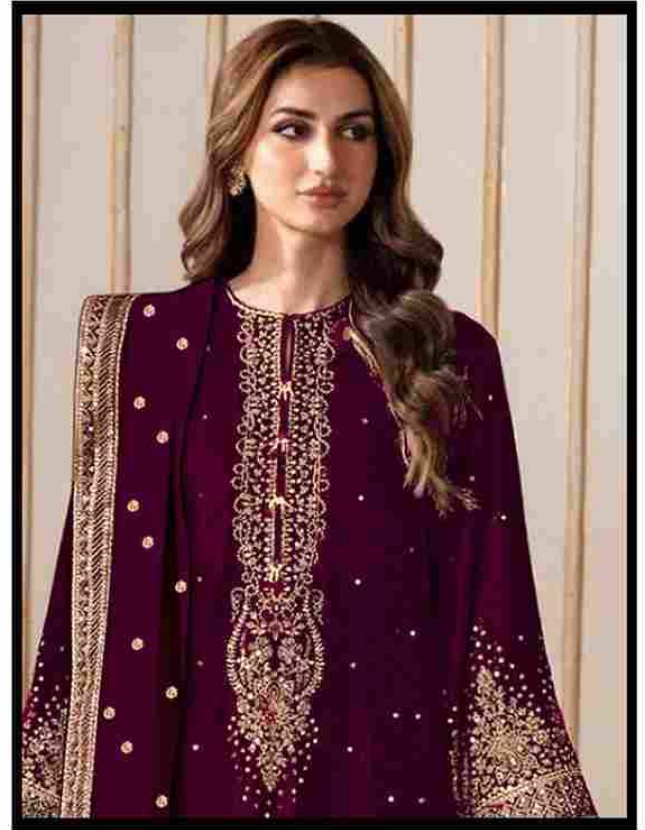

Serene
Pakistani Suit
A BRAND BY MEGHA EXPORT

S - 326 B

SIZE :- XL-XXL

READYMADE COLLECTION

TOP - VELVET WITH EMBROIDERY WORK

BOTTOM - VELVET WITH EMBROIDERY WORK

DUPATTA - FOX GEORGETTE HEAVY EMBROIDERY WORK

Serene
Pakistani Suit
A BRAND BY MEGHA EXPORT

S - 326 C

SIZE :- XL-XXL

READYMADE COLLECTION

TOP - VELVET WITH EMBROIDERY WORK

BOTTOM - VELVET WITH EMBROIDERY WORK

DUPATTA - FOX GEORGETTE HEAVY EMBROIDERY WORK

Serina
Pakistani Suit
A BRAND BY MEGHA EXPORT

S - 326 B

SIZE :- XL-XXL

READYMADE COLLCTION

TOP - VELVET WITH EMBROIDERY WORK

BOTTOM - VELVET WITH EMBROIDERY WORK

DUPATTA - FOX GEORGETTE HEAVY EMBROIDERY WORK

Serina
Pakistani Suit
A BRAND BY MEGHA EXPORT

S - 326 D

SIZE :- XL-XXL

READYMADE COLLECTION

TOP - VELVET WITH EMBROIDERY WORK

BOTTOM - VELVET WITH EMBROIDERY WORK

DUPATTA - FOX GEORGETTE HEAVY EMBROIDERY WORK