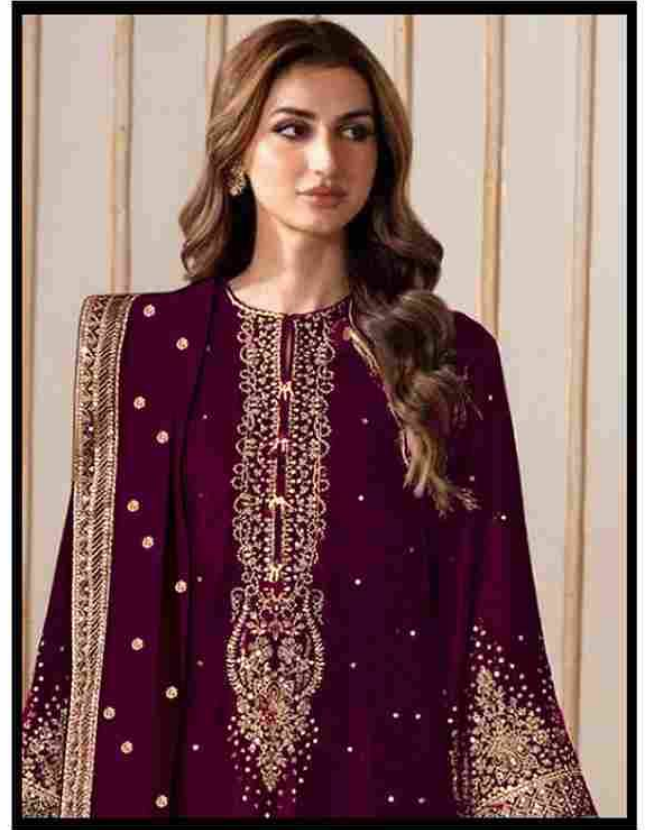

Serina
Pakistani Suit
A BRAND BY MEGHA EXPORT

S - 326 B

SIZE :- XL-XXL

READYMADE COLLECTION

TOP - VELVET WITH EMBROIDERY WORK

BOTTOM - VELVET WITH EMBROIDERY WORK

DUPATTA - FOX GEORGETTE HEAVY EMBROIDERY WORK

Serina
Pakistani Suit
A BRAND BY MEGHA EXPORT

S - 326 C

SIZE :- XL-XXL

READYMADE COLLECTION

TOP - VELVET WITH EMBROIDERY WORK

BOTTOM - VELVET WITH EMBROIDERY WORK

DUPATTA - FOX GEORGETTE HEAVY EMBROIDERY WORK

Serina
Pakistani Suit
A BRAND BY MEGHA EXPORT

S - 326 B

SIZE :- XL-XXL

READYMADE COLLCTION

TOP - VELVET WITH EMBROIDERY WORK

BOTTOM - VELVET WITH EMBROIDERY WORK

DUPATTA - FOX GEORGETTE HEAVY EMBROIDERY WORK

Serina
Pakistani Suit
A BRAND BY MEGHA EXPORT

S - 326 D

SIZE :- XL-XXL

READYMADE COLLECTION

TOP - VELVET WITH EMBROIDERY WORK

BOTTOM - VELVET WITH EMBROIDERY WORK

DUPATTA - FOX GEORGETTE HEAVY EMBROIDERY WORK