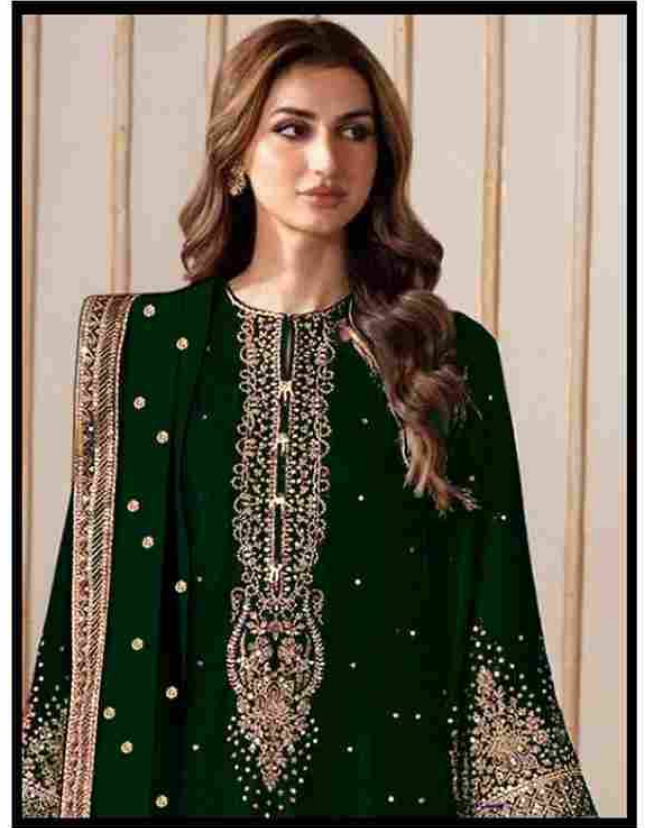

Serene
Pakistani Suit
A BRAND BY MEGHA EXPORT

S - 326 B

SIZE :- XL-XXL

READYMADE COLLECTION

TOP - VELVET WITH EMBROIDERY WORK

BOTTOM - VELVET WITH EMBROIDERY WORK

DUPATTA - FOX GEORGETTE HEAVY EMBROIDERY WORK

Serene
Pakistani Suit
A BRAND BY MEGHA EXPORT

S - 326 C

SIZE :- XL-XXL

READYMADE COLLECTION

TOP - VELVET WITH EMBROIDERY WORK

BOTTOM - VELVET WITH EMBROIDERY WORK

DUPATTA - FOX GEORGETTE HEAVY EMBROIDERY WORK

Serina
Pakistani Suit
A BRAND BY MEGHA EXPORT

S - 326 B

SIZE :- XL-XXL

READYMADE COLLCTION

TOP - VELVET WITH EMBROIDERY WORK

BOTTOM - VELVET WITH EMBROIDERY WORK

DUPATTA - FOX GEORGETTE HEAVY EMBROIDERY WORK

Serina
Pakistani Suit
A BRAND BY MEGHA EXPORT

S - 326 D

SIZE :- XL-XXL

READYMADE COLLECTION

TOP - VELVET WITH EMBROIDERY WORK

BOTTOM - VELVET WITH EMBROIDERY WORK

DUPATTA - FOX GEORGETTE HEAVY EMBROIDERY WORK