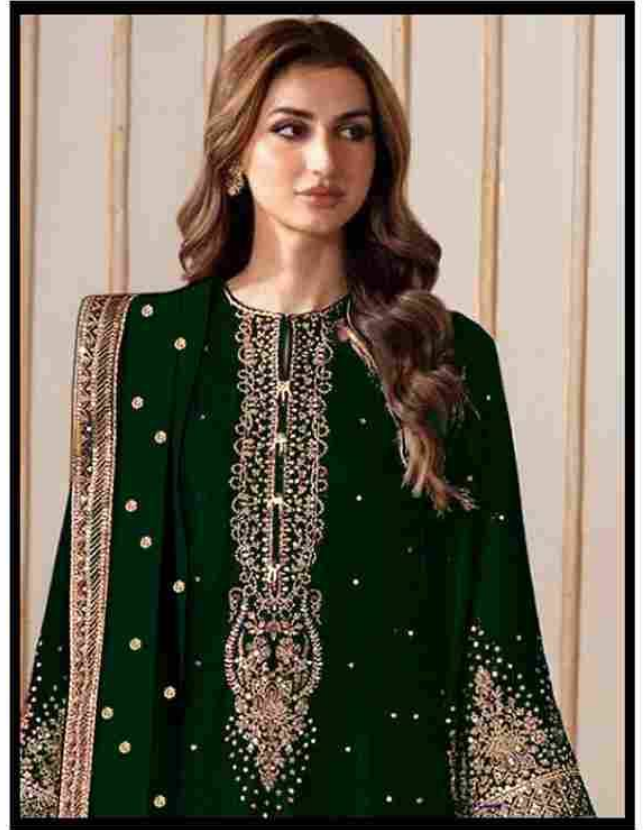

Serina
Pakistani Suit
A BRAND BY MEGHA EXPORT

S - 326 B

SIZE :- XL-XXL

READYMADE COLLECTION

TOP - VELVET WITH EMBROIDERY WORK

BOTTOM - VELVET WITH EMBROIDERY WORK

DUPATTA - FOX GEORGETTE HEAVY EMBROIDERY WORK

Serina
Pakistani Suit
A BRAND BY MEGHA EXPORT

S - 326 C

SIZE :- XL-XXL

READYMADE COLLECTION

TOP - VELVET WITH EMBROIDERY WORK

BOTTOM - VELVET WITH EMBROIDERY WORK

DUPATTA - FOX GEORGETTE HEAVY EMBROIDERY WORK

Serina
Pakistani Suit
A BRAND BY MEGHA EXPORT

S - 326 B

SIZE :- XL-XXL

READYMADE COLLCTION

TOP - VELVET WITH EMBROIDERY WORK

BOTTOM - VELVET WITH EMBROIDERY WORK

DUPATTA - FOX GEORGETTE HEAVY EMBROIDERY WORK

Serina
Pakistani Suit
A BRAND BY MEGHA EXPORT

S - 326 D

SIZE :- XL-XXL

READYMADE COLLECTION

TOP - VELVET WITH EMBROIDERY WORK

BOTTOM - VELVET WITH EMBROIDERY WORK

DUPATTA - FOX GEORGETTE HEAVY EMBROIDERY WORK