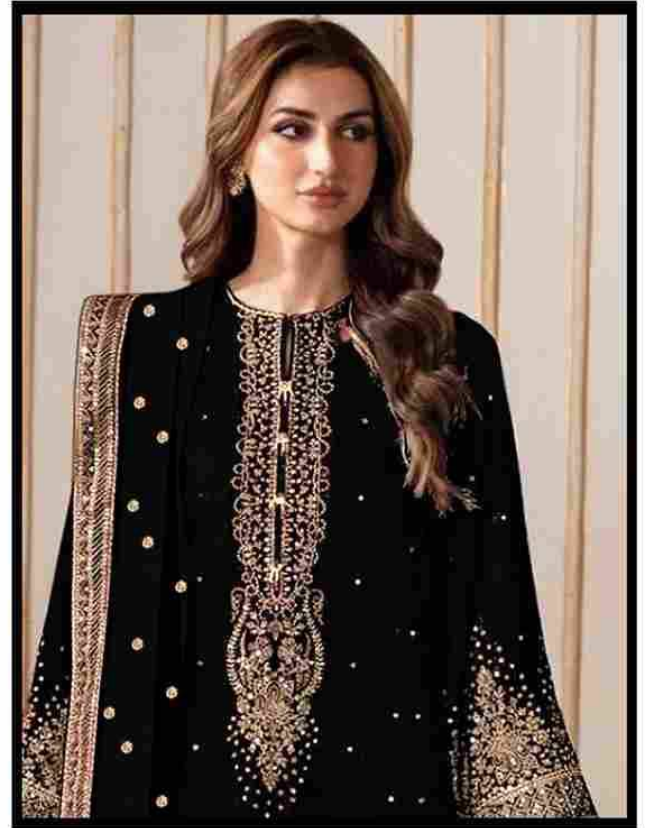

Serina
Pakistani Suit
A BRAND BY MEGHA EXPORT

S - 326 B

SIZE :- XL-XXL

READYMADE COLLECTION

TOP - VELVET WITH EMBROIDERY WORK

BOTTOM - VELVET WITH EMBROIDERY WORK

DUPATTA - FOX GEORGETTE HEAVY EMBROIDERY WORK

Serina
Pakistani Suit
A BRAND BY MEGHA EXPORT

S - 326 C

SIZE :- XL-XXL

READYMADE COLLECTION

TOP - VELVET WITH EMBROIDERY WORK

BOTTOM - VELVET WITH EMBROIDERY WORK

DUPATTA - FOX GEORGETTE HEAVY EMBROIDERY WORK

Serina
Pakistani Suit
A BRAND BY MEGHA EXPORT

S - 326 B

SIZE :- XL-XXL

READYMADE COLLCTION

TOP - VELVET WITH EMBROIDERY WORK

BOTTOM - VELVET WITH EMBROIDERY WORK

DUPATTA - FOX GEORGETTE HEAVY EMBROIDERY WORK

Serina
Pakistani Suit
A BRAND BY MEGHA EXPORT

S - 326 D

SIZE :- XL-XXL

READYMADE COLLECTION

TOP - VELVET WITH EMBROIDERY WORK

BOTTOM - VELVET WITH EMBROIDERY WORK

DUPATTA - FOX GEORGETTE HEAVY EMBROIDERY WORK