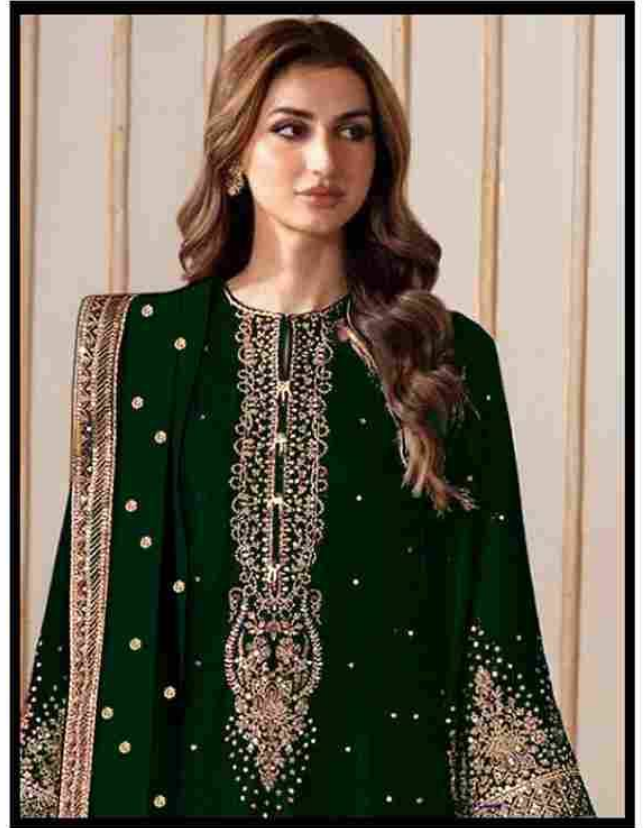

Serina
Pakistani Suit
A BRAND BY MEGHA EXPORT

S - 326 B

SIZE :- XL-XXL

READYMADE COLLECTION

TOP - VELVET WITH EMBROIDERY WORK

BOTTOM - VELVET WITH EMBROIDERY WORK

DUPATTA - FOX GEORGETTE HEAVY EMBROIDERY WORK

Serina
Pakistani Suit
A BRAND BY MEGHA EXPORT

S - 326 C

SIZE :- XL-XXL

READYMADE COLLECTION

TOP - VELVET WITH EMBROIDERY WORK

BOTTOM - VELVET WITH EMBROIDERY WORK

DUPATTA - FOX GEORGETTE HEAVY EMBROIDERY WORK

Serina
Pakistani Suit
A BRAND BY MEGHA EXPORT

S - 326 B

SIZE :- XL-XXL

READYMADE COLLCTION

TOP - VELVET WITH EMBROIDERY WORK

BOTTOM - VELVET WITH EMBROIDERY WORK

DUPATTA - FOX GEORGETTE HEAVY EMBROIDERY WORK

Serina
Pakistani Suit
A BRAND BY MEGHA EXPORT

S - 326 D

SIZE :- XL-XXL

READYMADE COLLECTION

TOP - VELVET WITH EMBROIDERY WORK

BOTTOM - VELVET WITH EMBROIDERY WORK

DUPATTA - FOX GEORGETTE HEAVY EMBROIDERY WORK