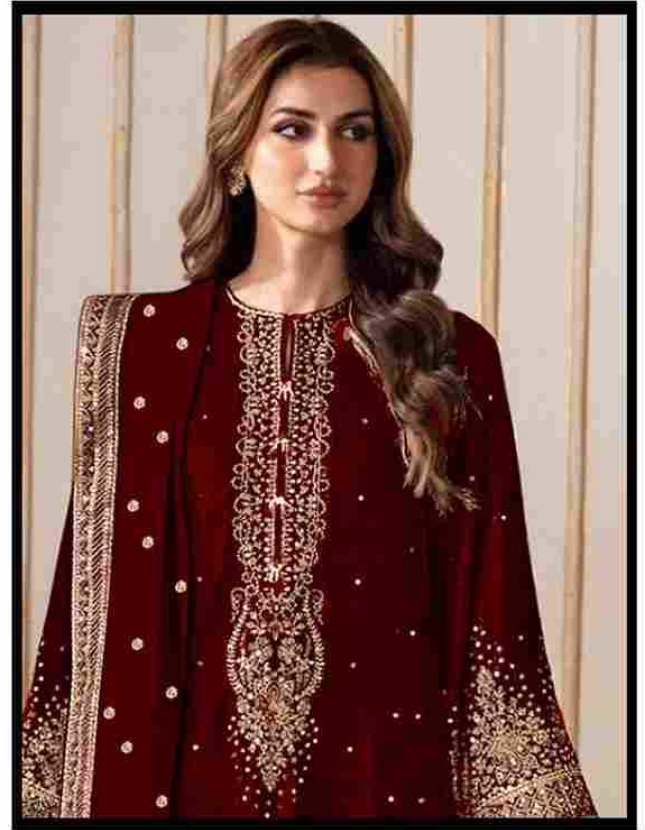

Serine
Pakistani Suit
A BRAND BY MEGHA EXPORT

S - 326 A