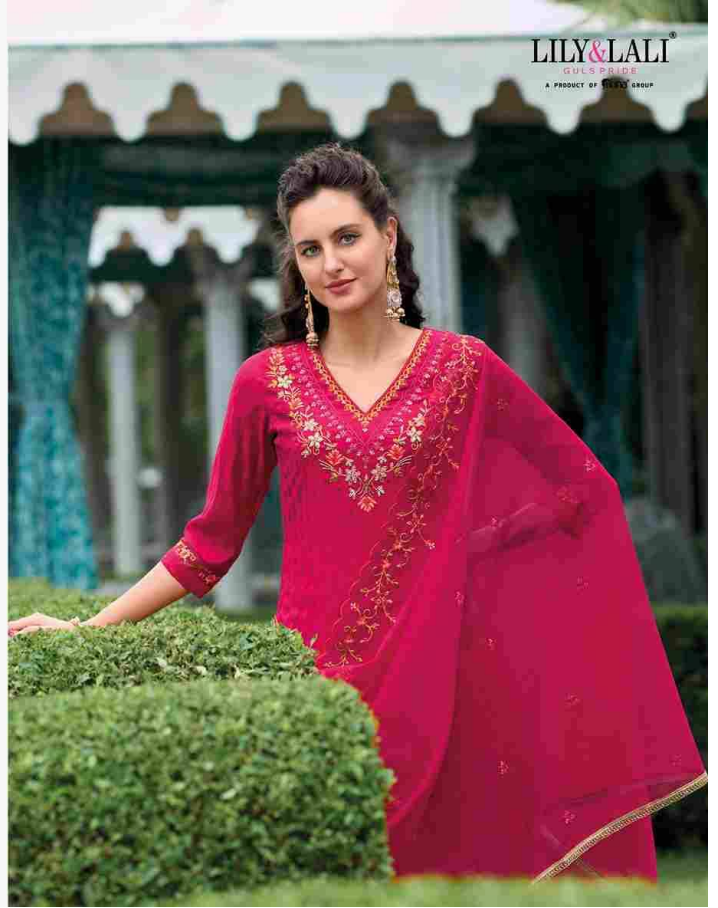

LILY&LALI[®]
FASHION WEAR
A PRODUCT OF FORTIS GROUP

MASOOM

BETWEEN STYLE
THE DIFFERENCE BETWEEN FASHION AND QUALITY IS QUALITY

LILY & LALI
GULSHADE
A PRODUCT OF LALJI GROUP

22001

22001

22002

22003