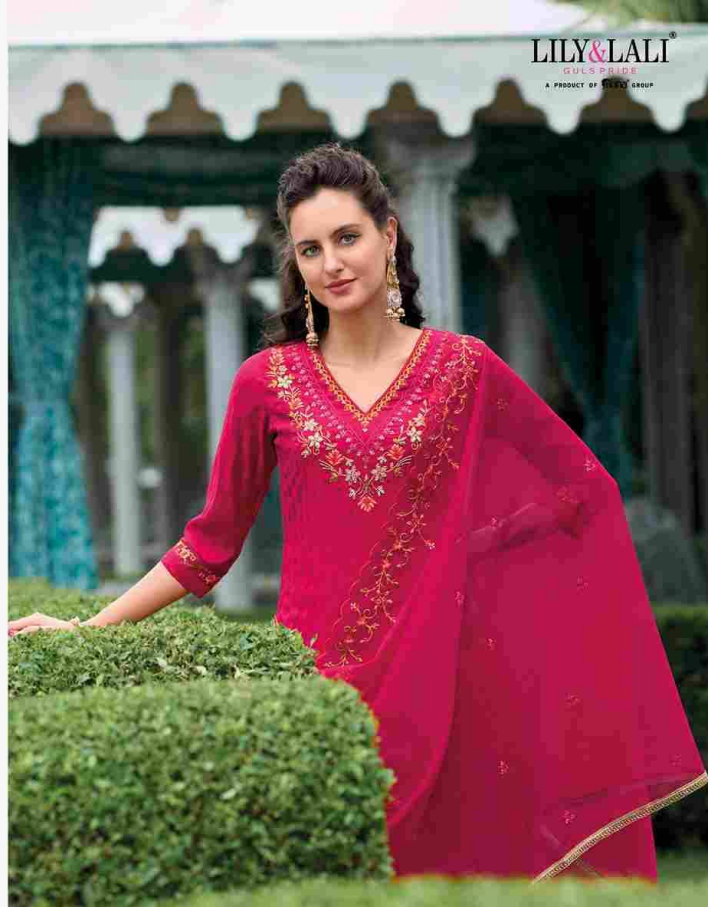

LILY&LALI[®]
FASHION WEAR
A PRODUCT OF FORTIS GROUP

MASOOM

BETWEEN STYLE
THE DIFFERENCE BETWEEN FASHION AND QUALITY IS QUALITY

LILY & LALI
GULSHAN
A PRODUCT OF LALJI GROUP

22001

22001

22002

22003

22004

22005

22006

LILY&LALI®
GULSPRIDE
A PRODUCT OF WONDERS GROUP

MASOOM