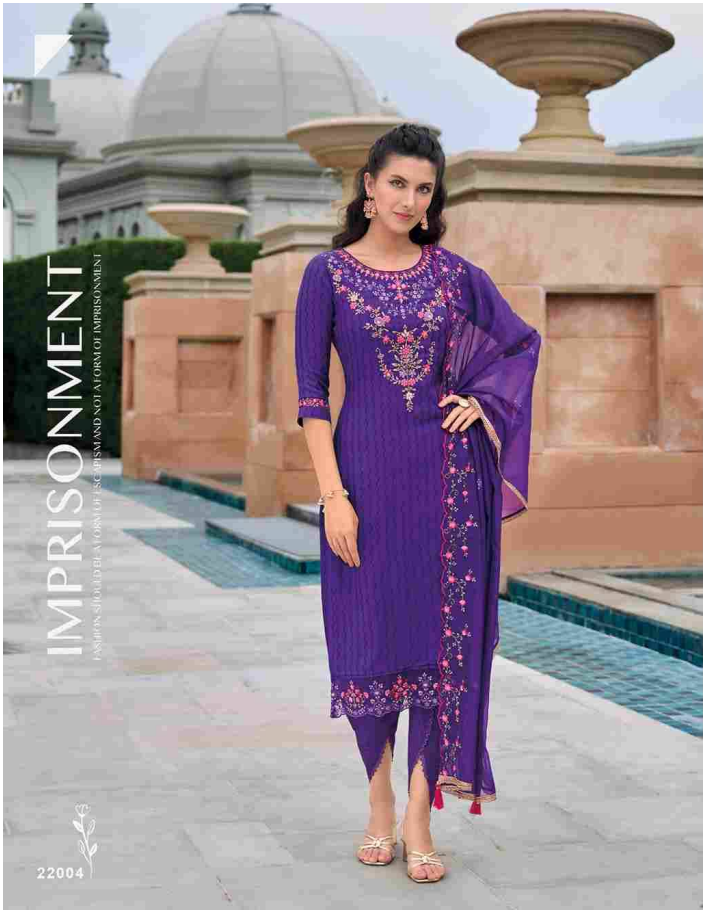

LILY&LALI[®]
FASHION WEAR
A PRODUCT OF FORTIS GROUP

MASOOM

BETWEEN STYLE
THE DIFFERENCE BETWEEN FASHION AND QUALITY IS QUALITY

LILY & LALI
GULSHADE
A PRODUCT OF LALJI GROUP

22001

22001

22002

22003