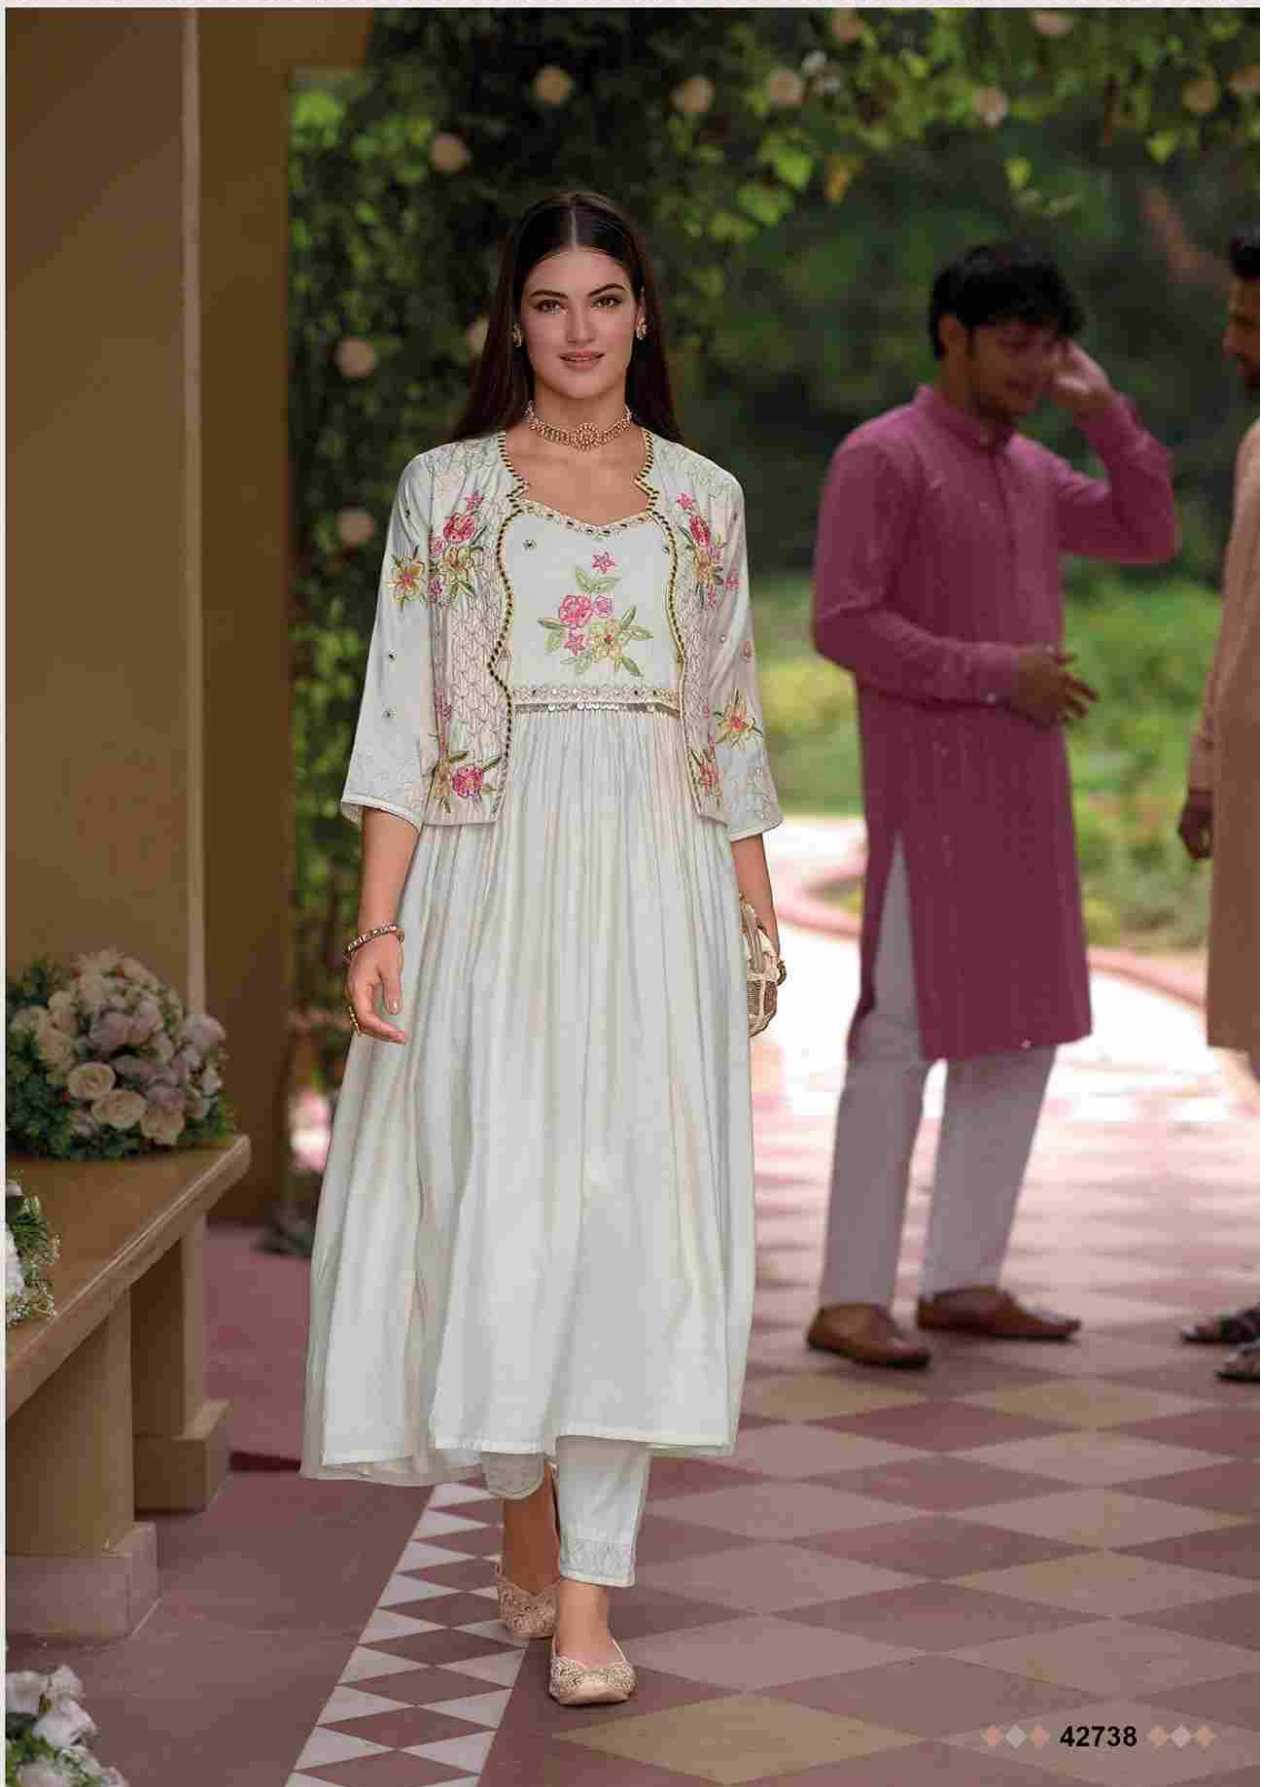

KALEE™

fashion

INDIAN ETHNIC WEAR

Safar

FASHION JOURNEY

◆◆◆ 42735 ◆◆◆

KAILEE™

fashion

INDIAN ETHNIC WEAR

42737

◆◆◆ 42738 ◆◆◆

KAILEE™

fashion

DESIGNER FASHION WEAR

42739

◆◆ 42735 ◆◆

◆◆ 42736 ◆◆

◆◆ 42737 ◆◆

◆◆ 42738 ◆◆

◆◆ 42739 ◆◆

K
KALEE

Safar
FASHION JOURNEY