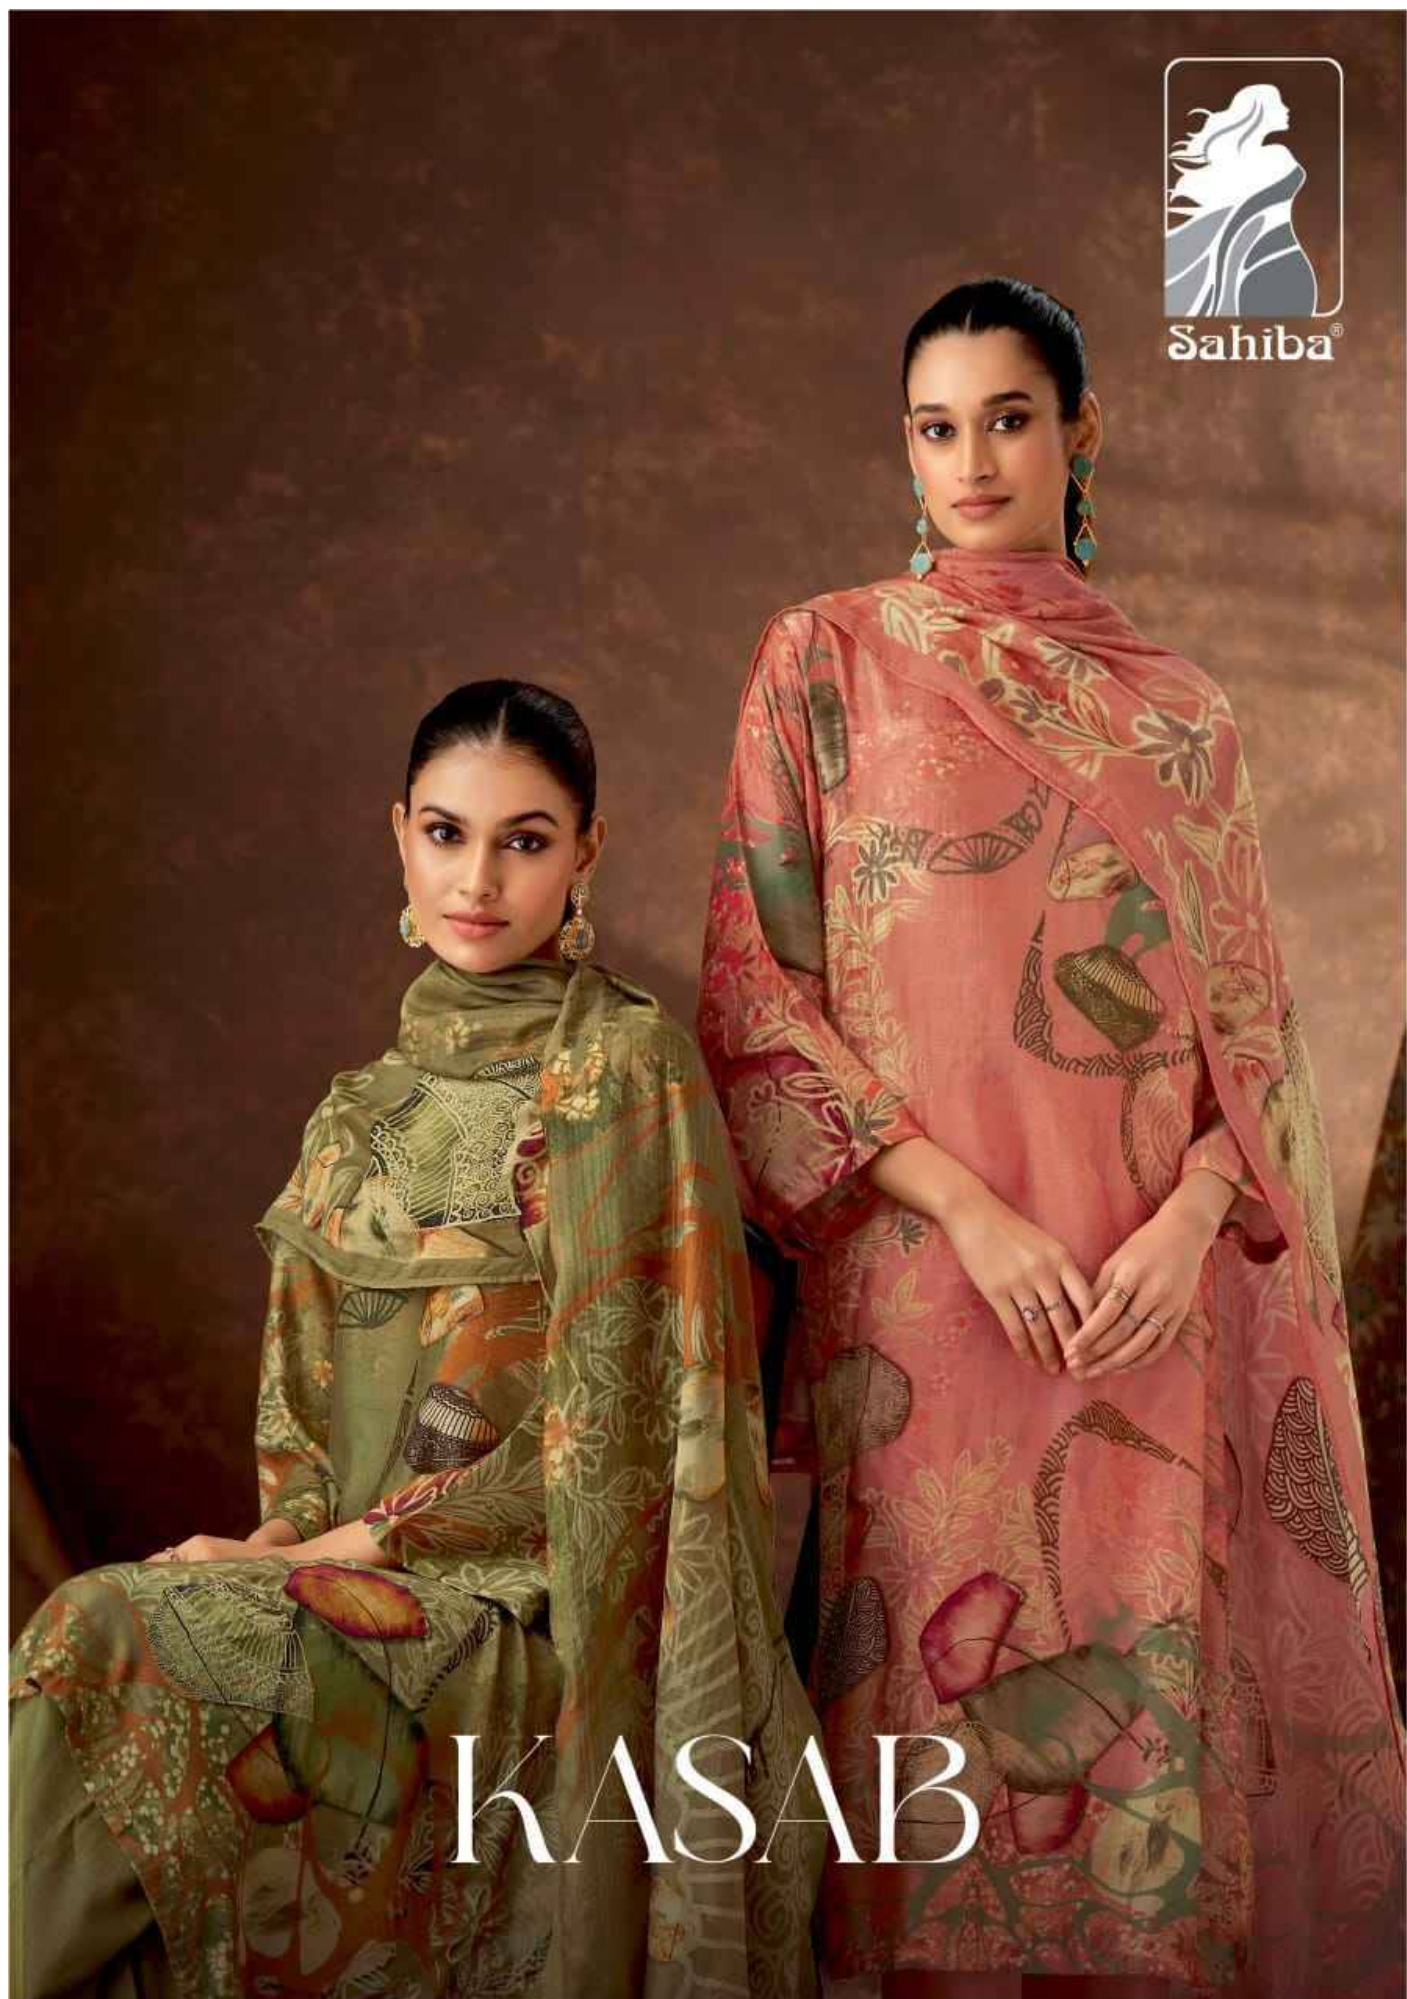

Sahiba®

KASAB

Sahiba®

Sahiba®

KASAB | 7509

Sahiba®

7572

7509

7586

Sahiba®

KASAB

## **DESCRIPTION**

**TOP - MUSLIN SILK DIGITAL PRINT WITH THREADLE WORK**

**BOTTOM - MULBERRY SATIN**

**DUPATTA - PURE BEMBERG DIGITAL PRINTED DUPATTA**

**RATE**  
**{ RS, 1895/- }**

**A SET OF 1 DESIGN x 3 COLORWAY**