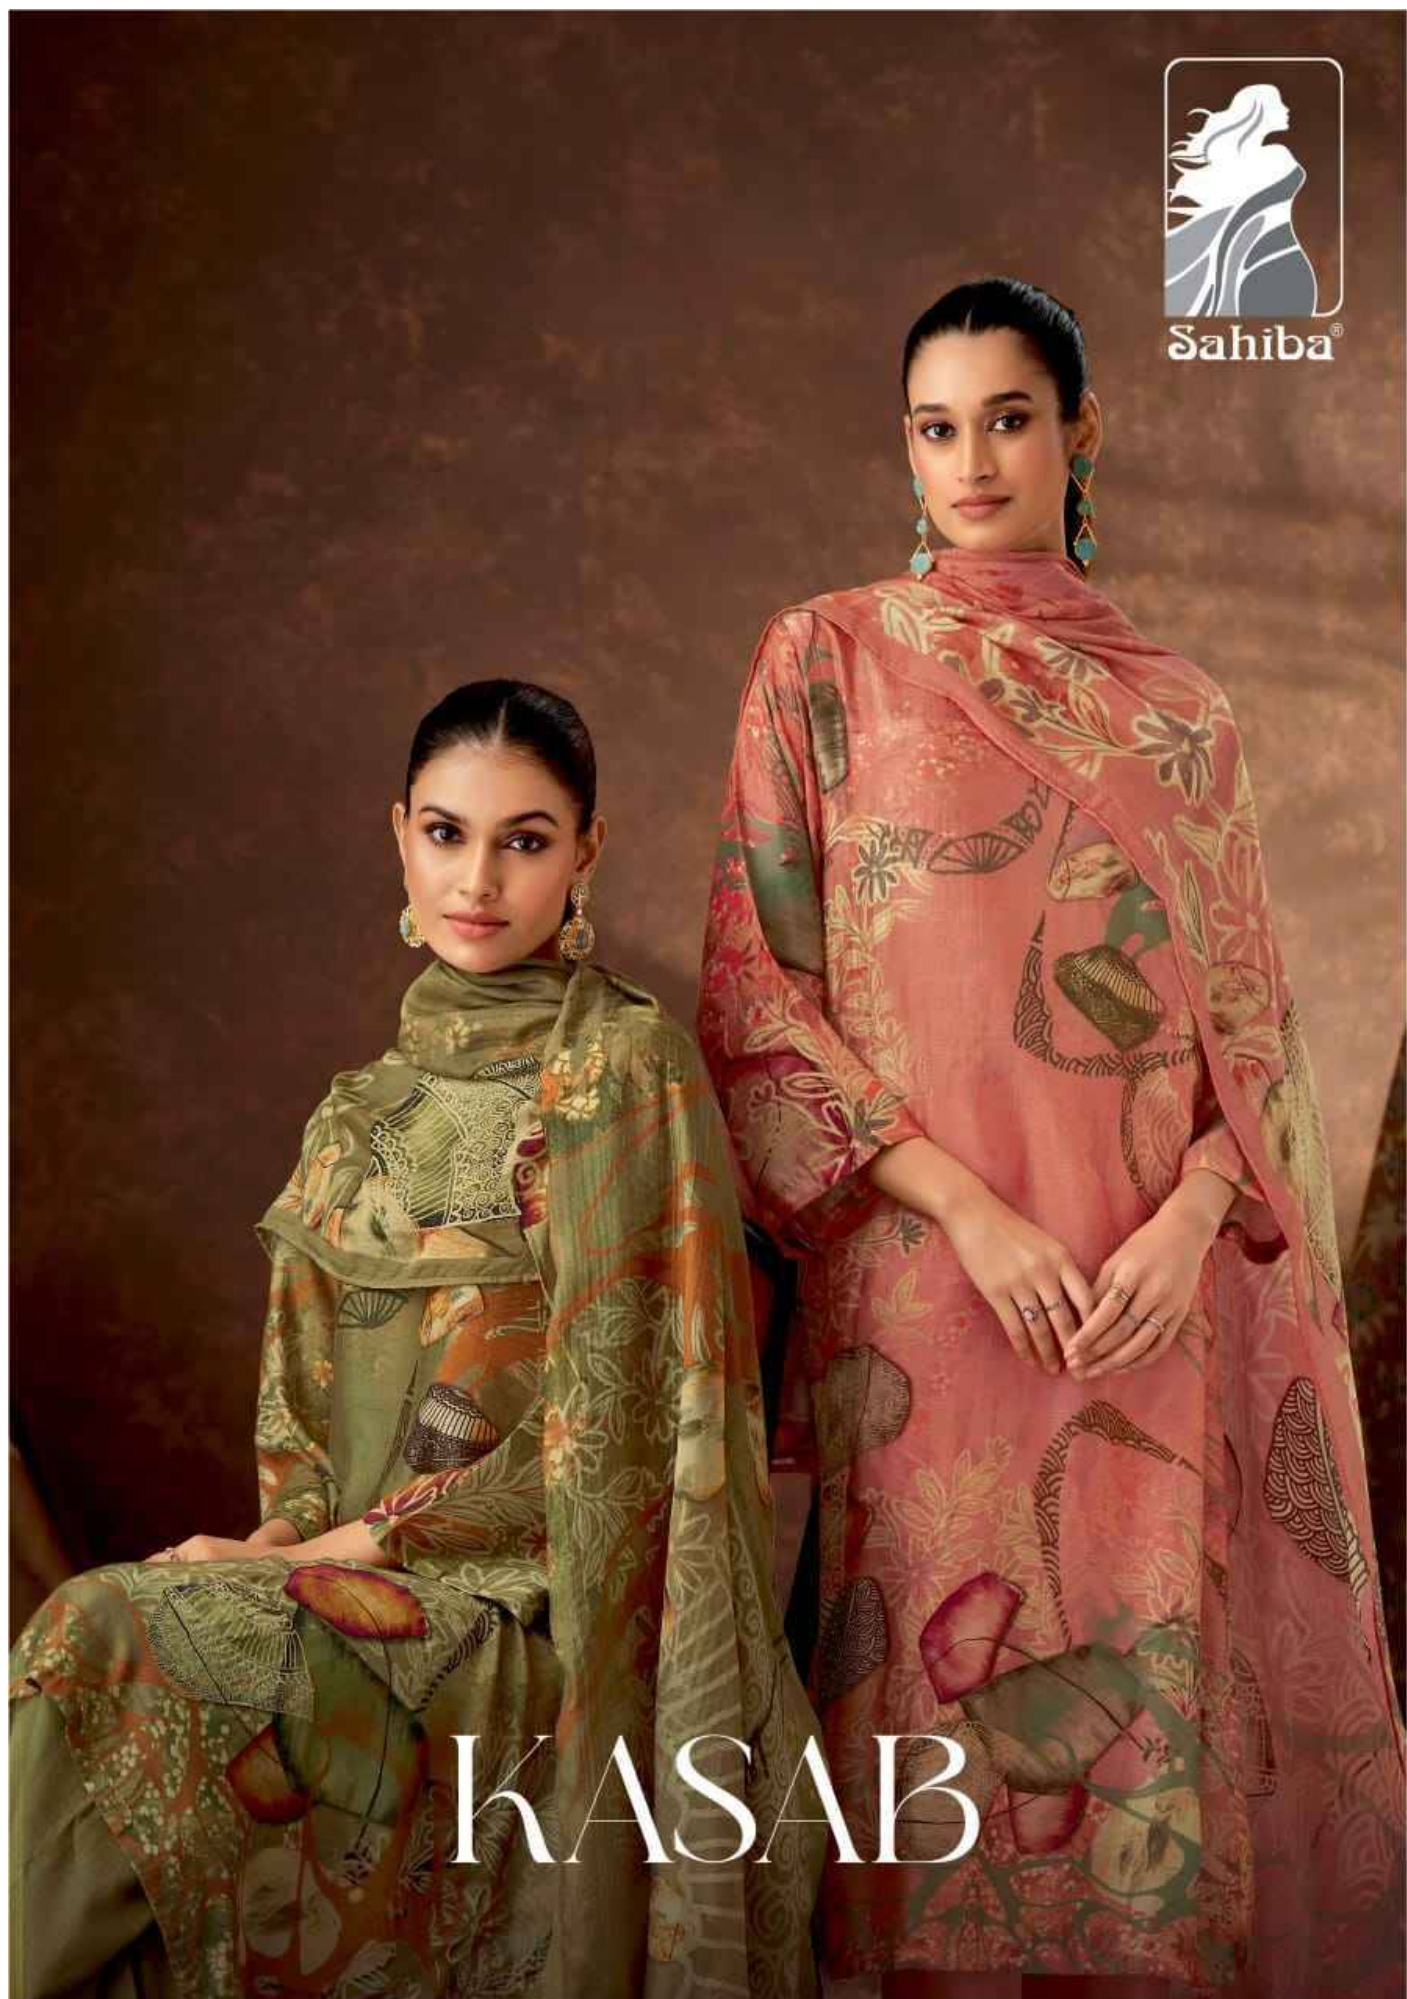

Sahiba®

KASAB

Sahiba®

Sahiba®

KASAB | 7509

Sahiba®

7572

7509

TOP - MUSLIN SILK DIGITAL PRINT WITH THREADLE WORK

BOTTOM - MULBERRY SATIN

DUPATTA - PURE BEMBERG DIGITAL PRINTED DUPATTA

{ RATE }
{ RS, 1895/- }

A SET OF 1 DESIGN x 3 COLORWAY

TOTAL SUITS = 3