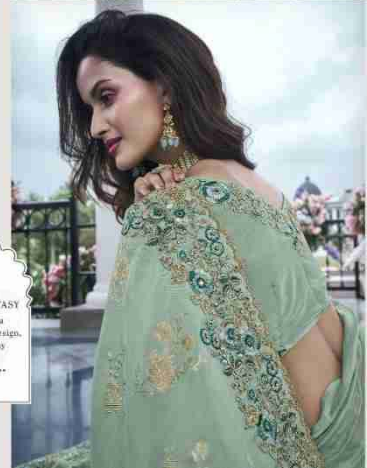

FLOREAL FANTASY
A saree with a beautiful floral design, perfect for any setting.
.....
8406