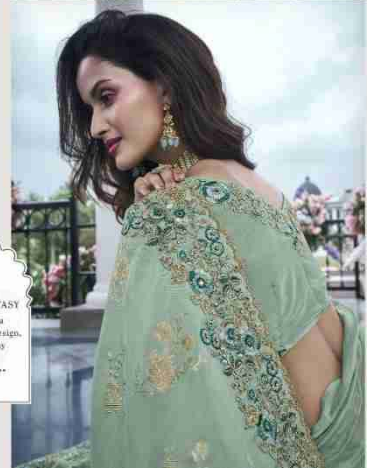

FLOREAL FANTASY
A saree with a beautiful floral design, perfect for any setting.
8406