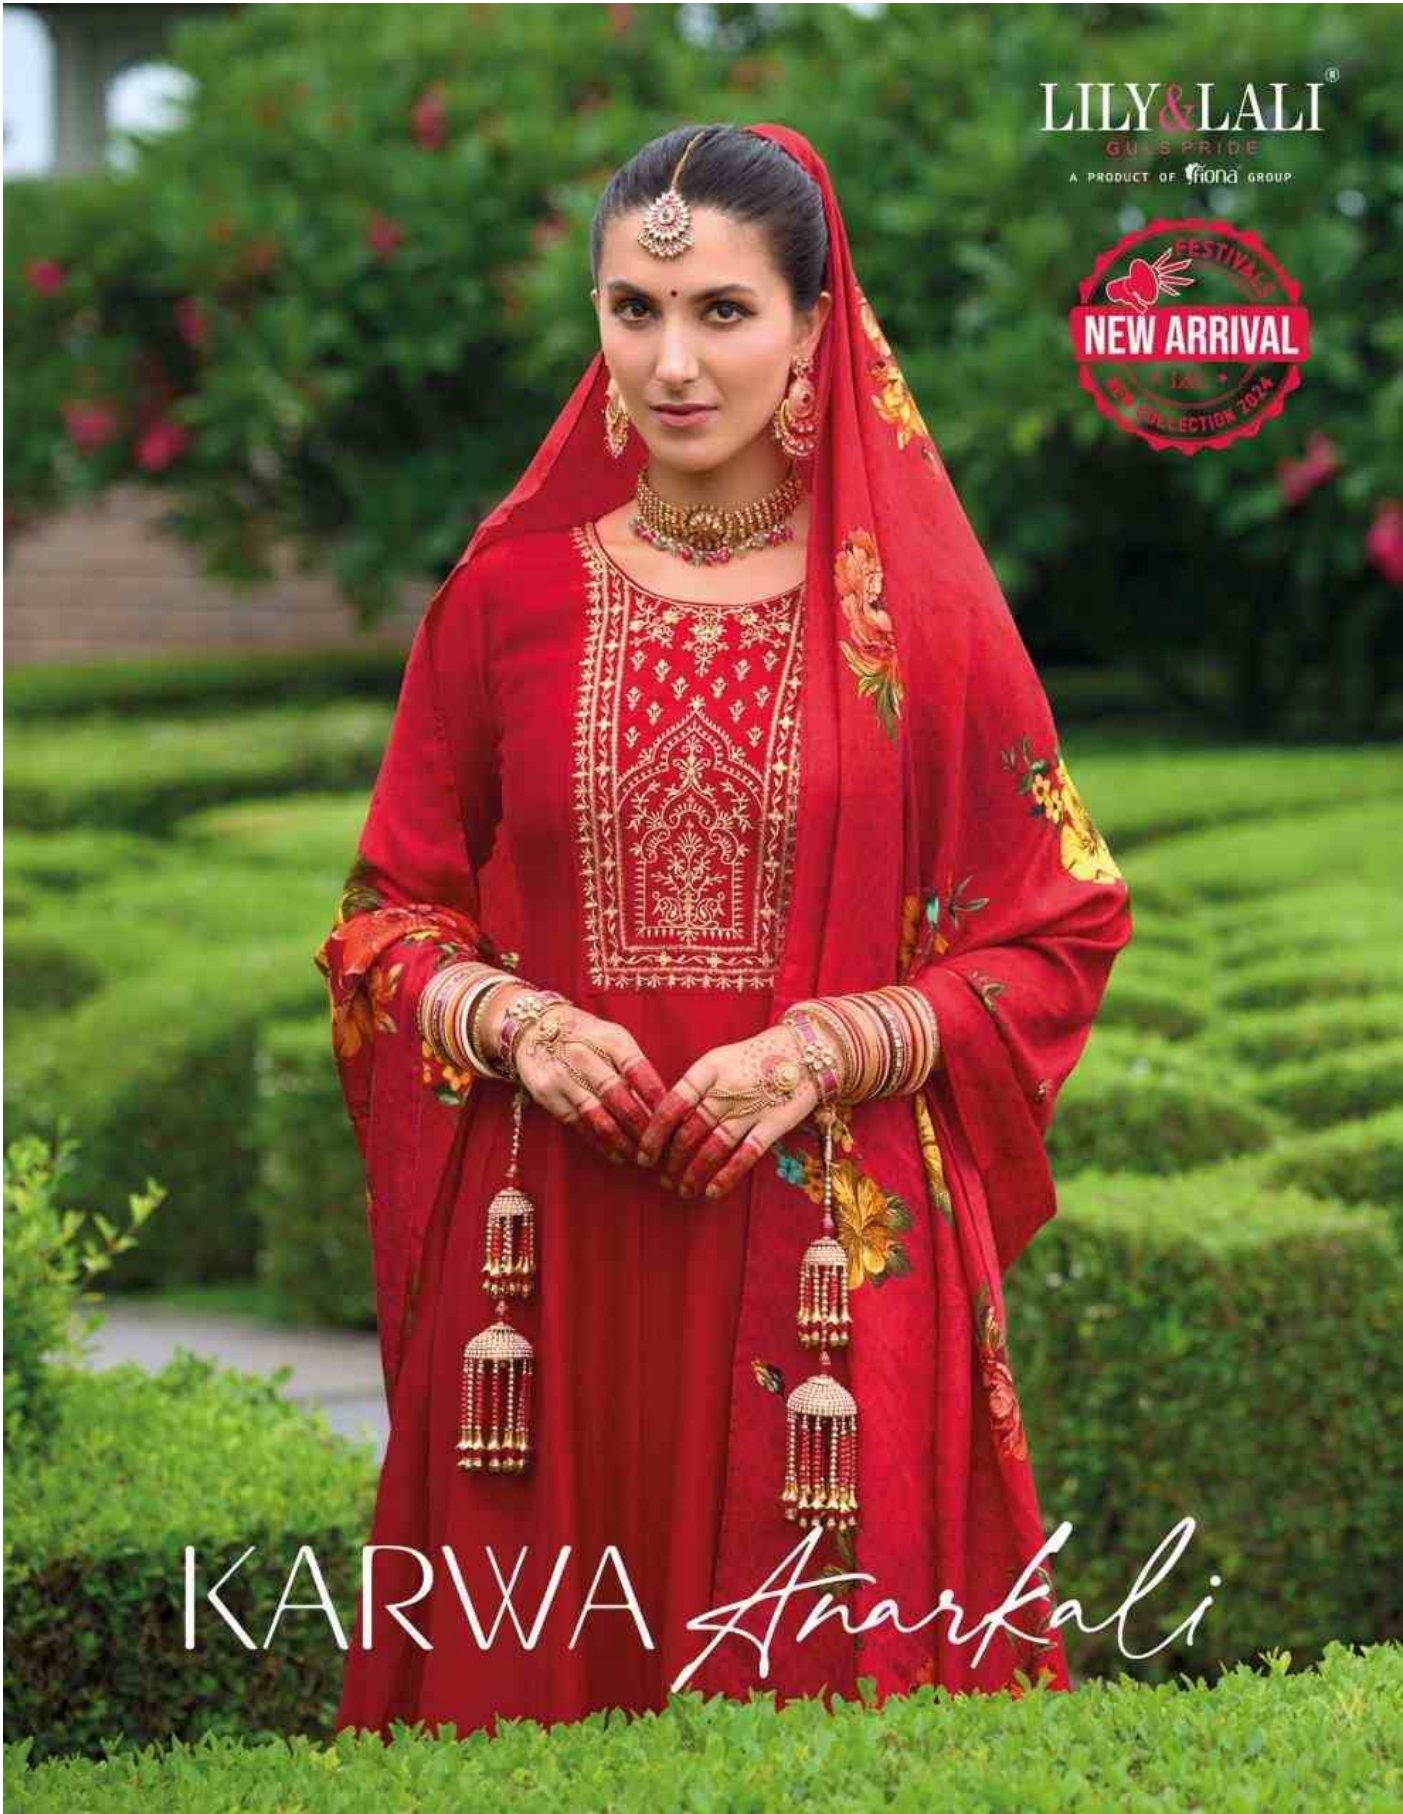

LILY & LALI[®]
GULS PRIDE
A PRODUCT OF fiona GROUP

FESTIVALS
NEW ARRIVAL
• 100 •
NEW COLLECTION 2024

KARWA *Anarkali*

22501

22502

22503

22504

22505

22506

KARWA *Anarkali*

LILY&LALI[®]
GULS PRIDE
A PRODUCT OF **frida** GROUP

KARWA *Anarkali*

FABRICS DETAILS

: TOP :

**ANARKALI STYLE DRESS WITH EMBROIDERY
AND HANDWORK ON VICHITRA SILK**

: BOTTOM :

**VICHITRA SILK PANT WITH
POCKET AND INNER FABRICS**

: DUPATTA :

**PURE RUSSIAN SILK DIGITAL PRINT DUPATTA
WITH TUSSELE AND VICHITRA SILK SWAROSKY
WORK DUPATTA**

: SIZE :

M, L, XL, XXL, 3XL

NOTE : POCKET INSIDE THE PANT