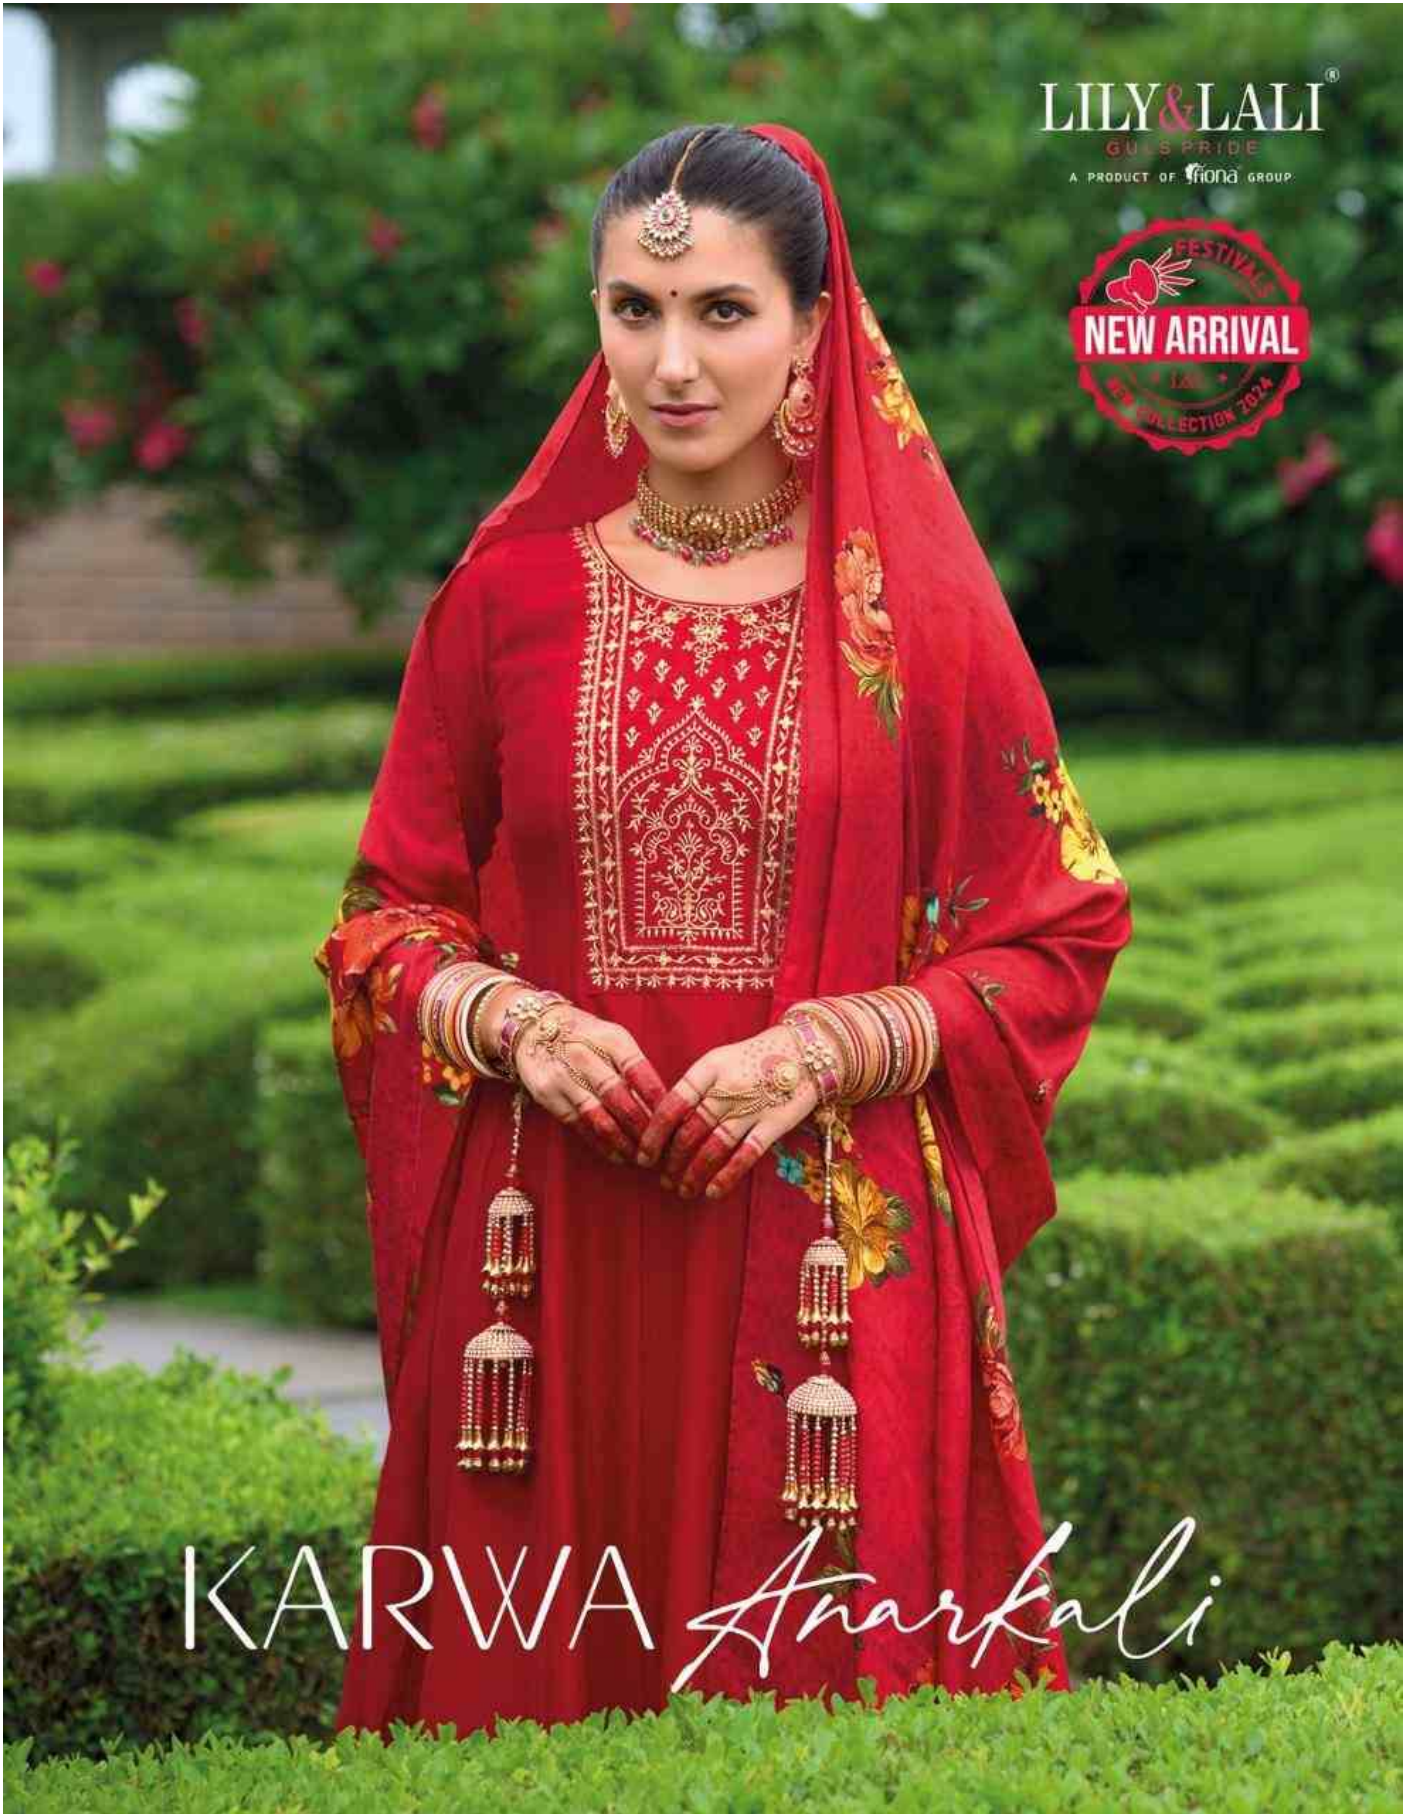

LILY & LALI[®]
GULS PRIDE
A PRODUCT OF fiona GROUP

FESTIVAL
NEW ARRIVAL
1.2024
NEW COLLECTION 2024

KARWA *Anarkali*

22501

22502

22503

22504

22505

22506

KARWA *Anarkali*

LILY&LALI[®]
GULS PRIDE
A PRODUCT OF **frida** GROUP

KARWA *Anarkali*

FABRICS DETAILS

: TOP :

**ANARKALI STYLE DRESS WITH EMBROIDERY
AND HANDWORK ON VICHITRA SILK**

: BOTTOM :

**VICHITRA SILK PANT WITH
POCKET AND INNER FABRICS**

: DUPATTA :

**PURE RUSSIAN SILK DIGITAL PRINT DUPATTA
WITH TUSSELE AND VICHITRA SILK SWAROSKY
WORK DUPATTA**

: SIZE :

M, L, XL, XXL, 3XL

NOTE : POCKET INSIDE THE PANT