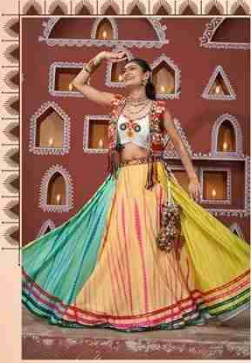

↑↑↑↑↑↑↑↑
RASS 2461