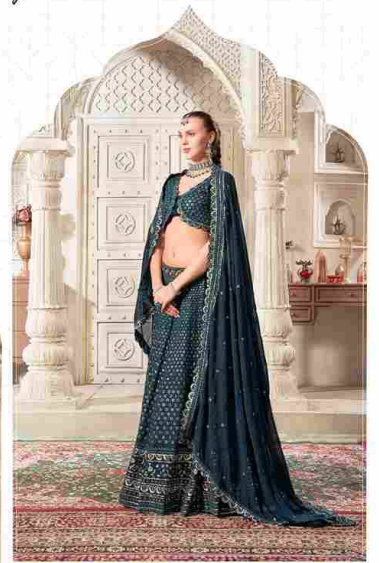

anantesh
Lifestyle

OCCASIONS

VOL. 09

EMBRACING TRADITION WITH A TWIST OF CHIC

D. NO-5030

anantesh®
Lifestyle

ELEGANCE IS AN ATTITUDE, AND MY LEHENGA IS THE PROOF

D.NO-5031

anantesh[®]
Lifestyle

UNLEASHING MY INNER BOLLYWOOD STARLET, LEHENGA EDITION

D.NO-5032

Anantesh[®]
Lifestyle

ELEGANCE IS AN ATTITUDE, AND MY ETHENCA IS THE PROOF

D.NO-5033

anantesh[®]
Lifestyle

SWEETER THAN LADOO IN MY PERFECT LEHENGA

VOL-09

anantesh[®]
Lifestyle

5030

5031

5032

5033

5034

CODE	MAIN COLOUR	LEHENGA FABRIC	BLOUSE FABRIC	DUPATTA FABRIC	SIZE SEMI STITCHED	READYMADE	WEIGHT	WORK DETAILS	PRICE (EXCLUDING GST 12%)
5030	LIGHT LEMON	PREMIUM NET	PREMIUM NET	PREMIUM NET	Size upto 42 bust and waist	XS,S,M,L,XL	3kg.	PREMIUM TON TO TON SEQUANCE WITH BLOUSE PEALS AND DIAMOND LACE	5995/-
5031	DARK PEACH	PREMIUM NET	PREMIUM NET	PREMIUM NET	Size upto 42 bust and waist	XS,S,M,L,XL	3kg.	PREMIUM DIAMOND AND THREAD WORK	5695/-
5032	NAVIE BLUE	PREMIUM GEORGETT	PREMIUM GEORGETT	PREMIUM GEORGETT	Size upto 42 bust and waist	XS,S,M,L,XL	3kg.	PREMIUM THREAD AND SEQUANCE WORK	6495/-
5033	WINE	PREMIUM SILK	PREMIUM SILK	PREMIUM SILK	Size upto 42 bust and waist	XS,S,M,L,XL	3kg.	PREMIUM TON TO TON SEQUANCE	5695/-
5034	BROWN	PREMIUM RANGOLI SILK	PREMIUM RANGOLI SILK	PREMIUM RANGOLI SILK	Size upto 42 bust and waist	XS,S,M,L,XL	3kg.	PREMIUM SEQUANCE	4995/-