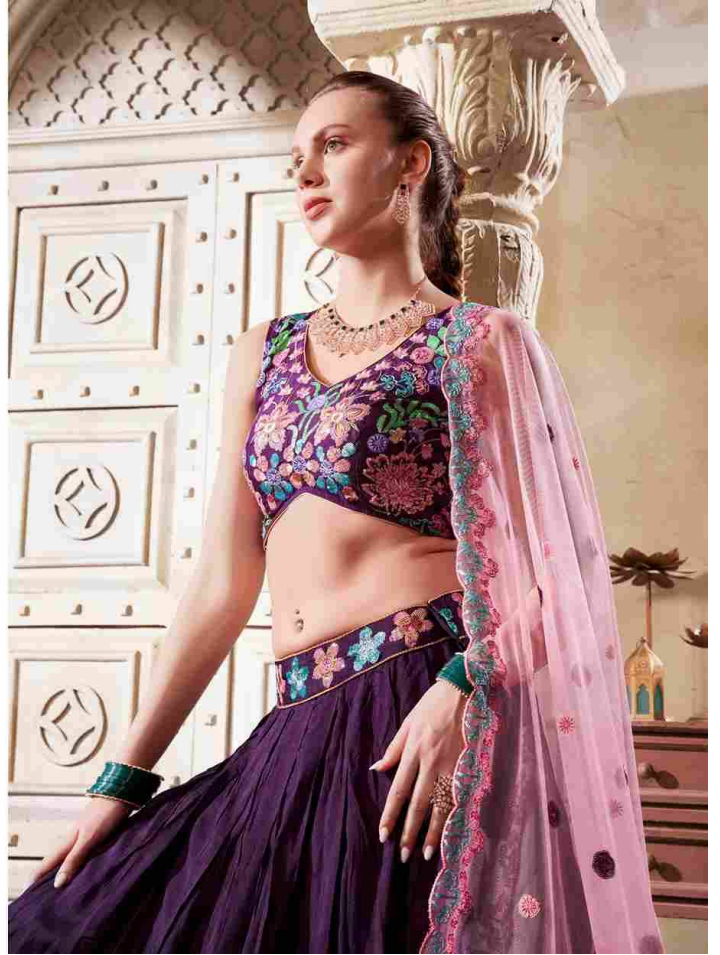

Anantesh®
Lifestyle

ELEGANCE IS AN ATTITUDE, AND MY ETHENCA IS THE PROOF

D.NO-5033