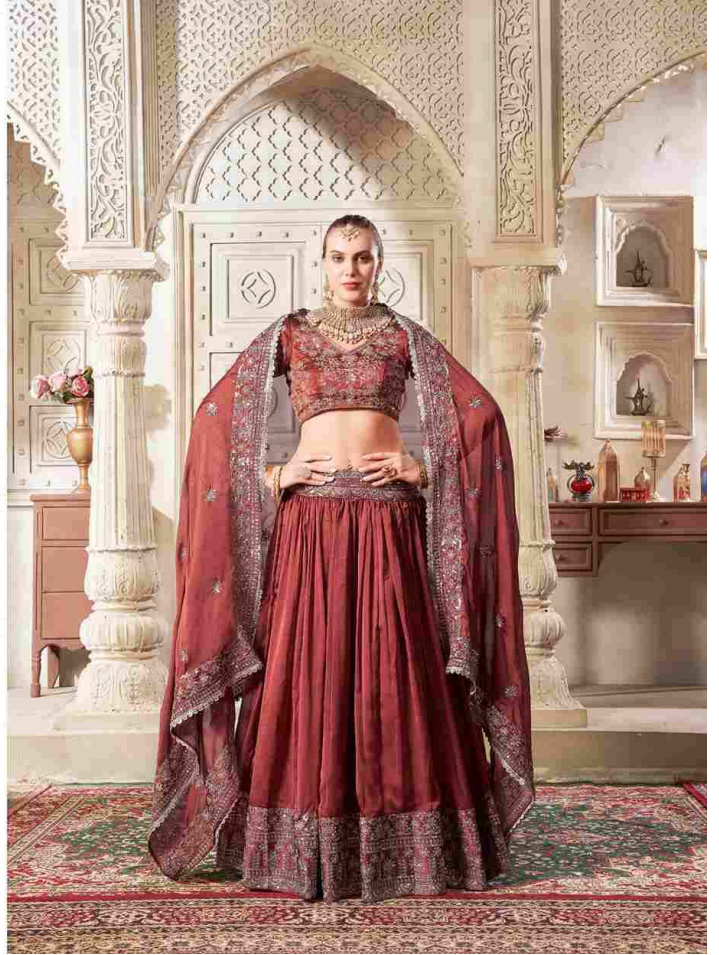

anantesh®
Lifestyle

SWEETER THAN LADOO IN MY PERFECT LEHENGA

D. NO - 5034