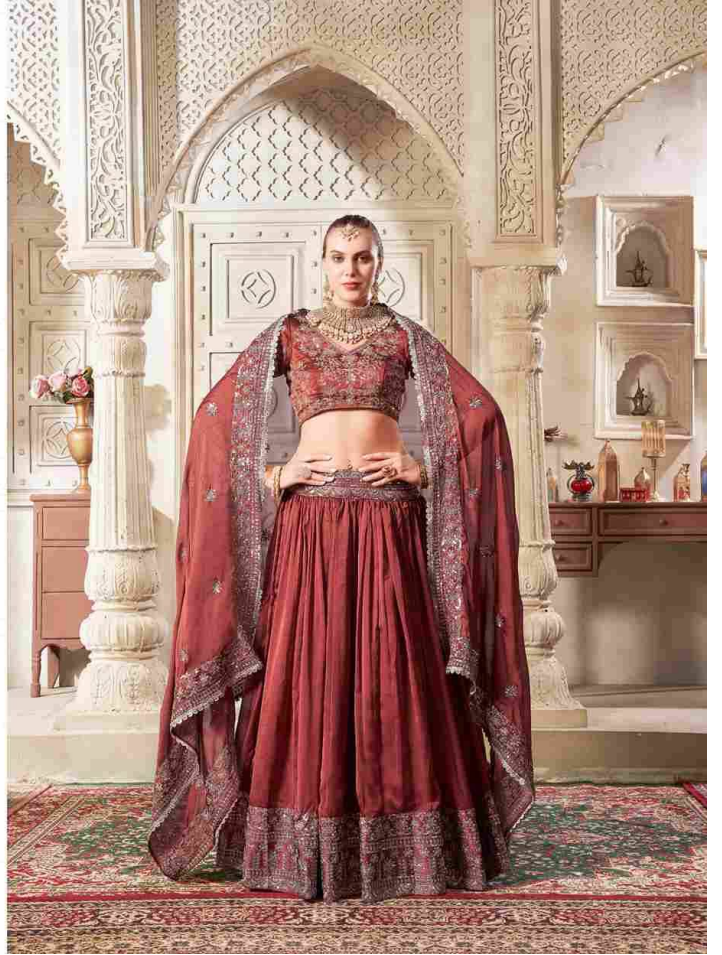

anantesh®
Lifestyle

SWEETER THAN LADOO IN MY PERFECT LEHENGA

D. NO - 5034