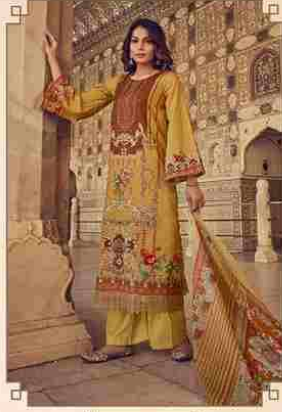

*Kesari*  
TRENDZ

◆ Nāāē E jāhān ◆

**Kesani**  
TRENDS

Code :- 6901

**Kesari**  
TRENDS

|| Code :- 6902 ||

Kesari  
TRENDZ

Code:-6903

**Kesari**  
TRENDS

Code:- 6905

*Kesari*  
TRENDS

Code:-6906

esani  
THE RUIZ

Code - 6907

Code :- 6901

Code :- 6902