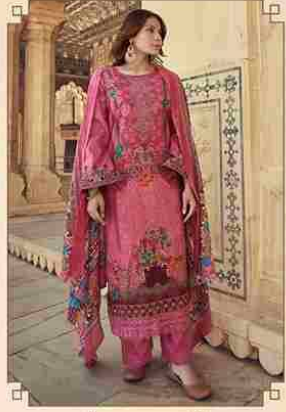

Code :- 6906