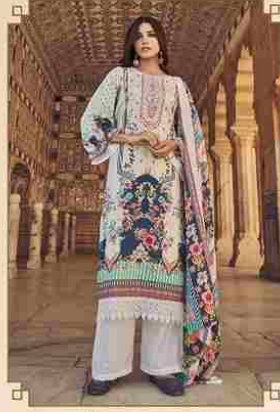

*Kesari*  
TRENDZ

◆ Nāāē E jāhān ◆

**Kesani**  
TRENDS

Code :- 6901

**Kesari**  
TRENDS

|| Code :- 6902 ||

Kesari  
TRENDZ

Code:-6903

**Kesari**  
TRENDS

Code:- 6905

*Kesari*  
TRENDS

Code:-6906

esani  
THE RUIZ

Code - 6907

Code :- 6901

Code :- 6902