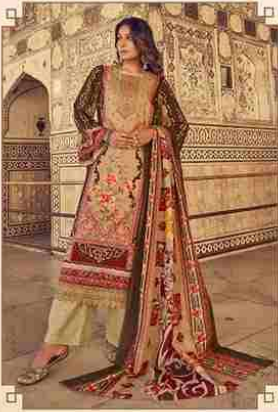

Code :- 6901

Code :- 6903