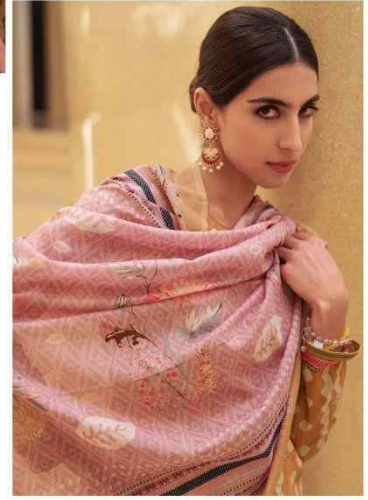

Karachi®
PRINTS

AMBERLEE

FRESH *fashion*

// 35001

Brilliant hues & lustrous textures give you a new makeover this season.

FABULOUS

//35002

Karachi®
Pakistani

//35003

TRADITIONAL

Karachi®
PRETTIS

//35003

CONTEMPORARY

SHOPPING ka fanda

The collection was a perfect blend of Indian silhouettes & contemporary style.

// 35005