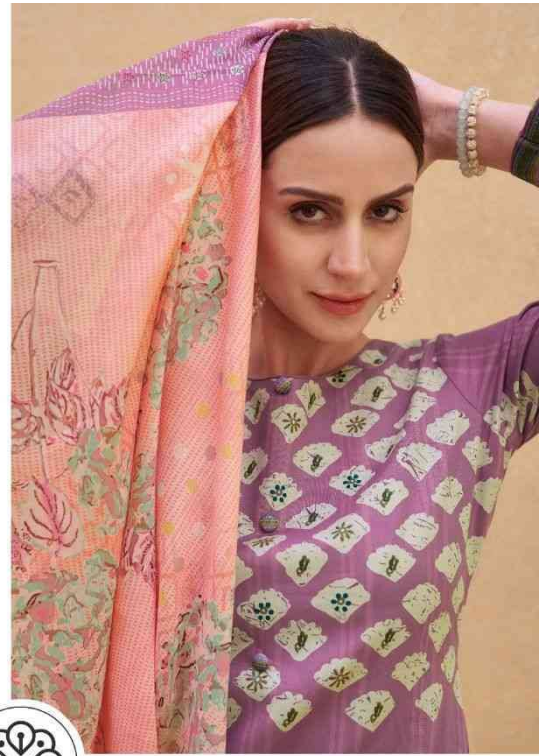

Karachi®
PRINTS

AMBERLEE

FRESH *fashion*

// 35001

Brilliant hues & lustrous textures give you a new makeover this season.

FABULOUS

//35002

Karachi®
Pakistani

//35003

TRADITIONAL

Karachi®
PRETTIS

//35003

CONTEMPORARY

SHOPPING ka fanda

The collection was a perfect blend of Indian silhouettes & contemporary style.

// 35005

DRESSED TO thrill

// 35006

ELEGANT Look

// 35007

Karachi®
1989 1991

Sometimes you don't have to try too hard to look different

// 35008

AMBERLEE