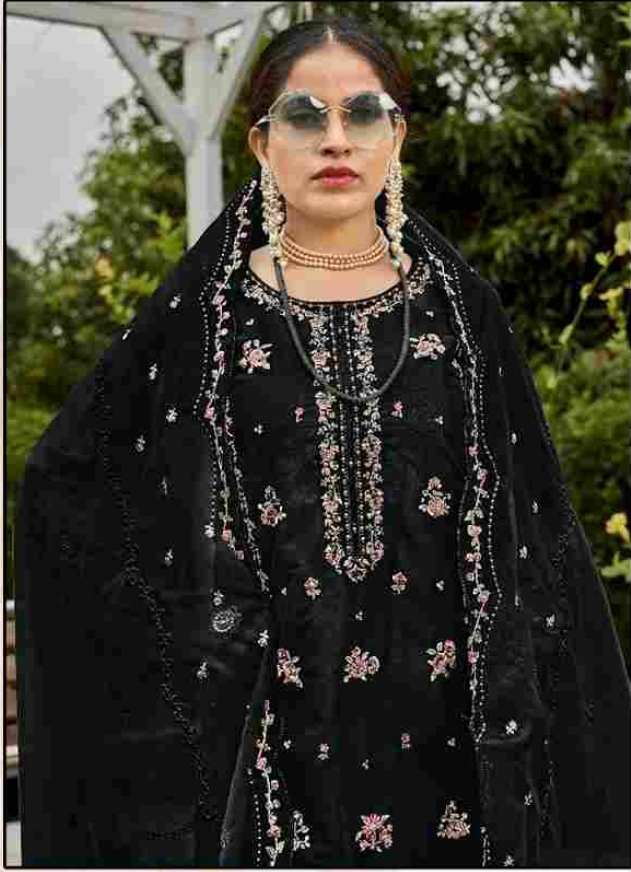

Motifz
FASHION FORWARD

D.649-B

TOP - ORANGZA WITH EMBROIDERY KHATLI WORK
BOTTOM - DULL SANTOON
DUPATTA - ORANGZA WITH EMBROIDERY

Motifz
FASHION FORWARD

D.649-A

TOP - ORANGZA WITH EMBROIDERY KHATLI WORK
BOTTOM - DULL SANTOON
DUPATTA - ORANGZA WITH EMBROIDERY

Motifz
FASHION FORWARD

D.649-B

TOP - ORANGZA WITH EMBROIDERY KHATLI WORK
BOTTOM - DULL SANTOON
DUPATTA - ORANGZA WITH EMBROIDERY

Motifz
FASHION FORWARD

D.649-C

TOP - ORANGZA WITH EMBROIDERY KHATLI WORK
BOTTOM - DULL SANTOON
DUPATTA - ORANGZA WITH EMBROIDERY