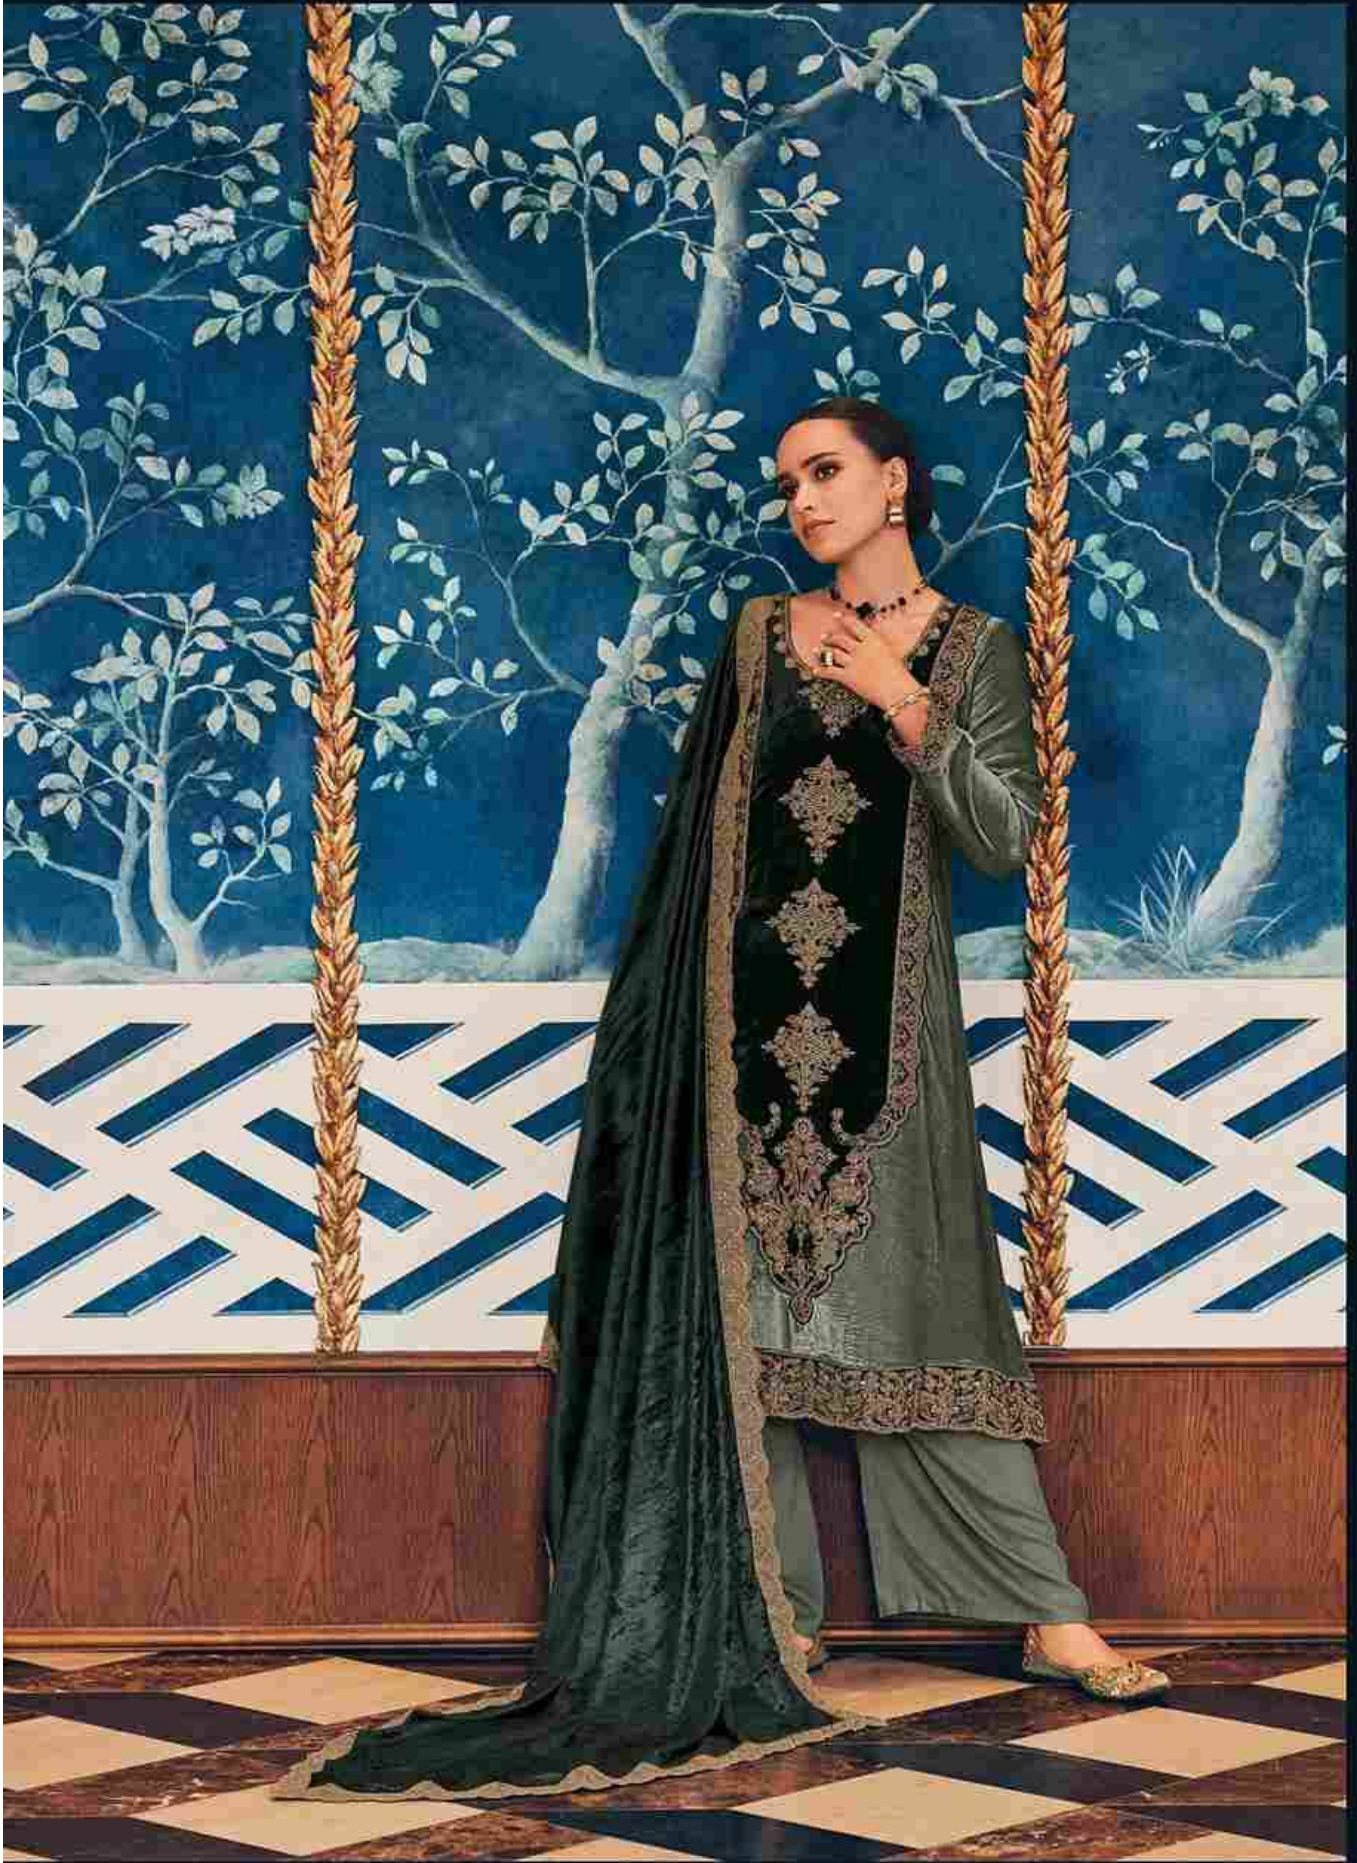

GULL JEE

SHAHREEN

CELEBRATE MOMENTS Celebrate each moment with sparkle and shine.

GULL JEE
40001

GULL JEE

SOOTHING FEEL

Pay attention to what your outfit makes you feel.

40003

Live life at fullness; live to make your every dream true!

GULL JEE
40004

GULL JEE

SHAHEEN

40001

40002

40003

40004

40005

40006

SHAHEEN

DESCRIPTION

TOP

VISCOSE VELEVT WITH HEAVY EMBROIDERY

BOTTOM

PURE PASHMINA