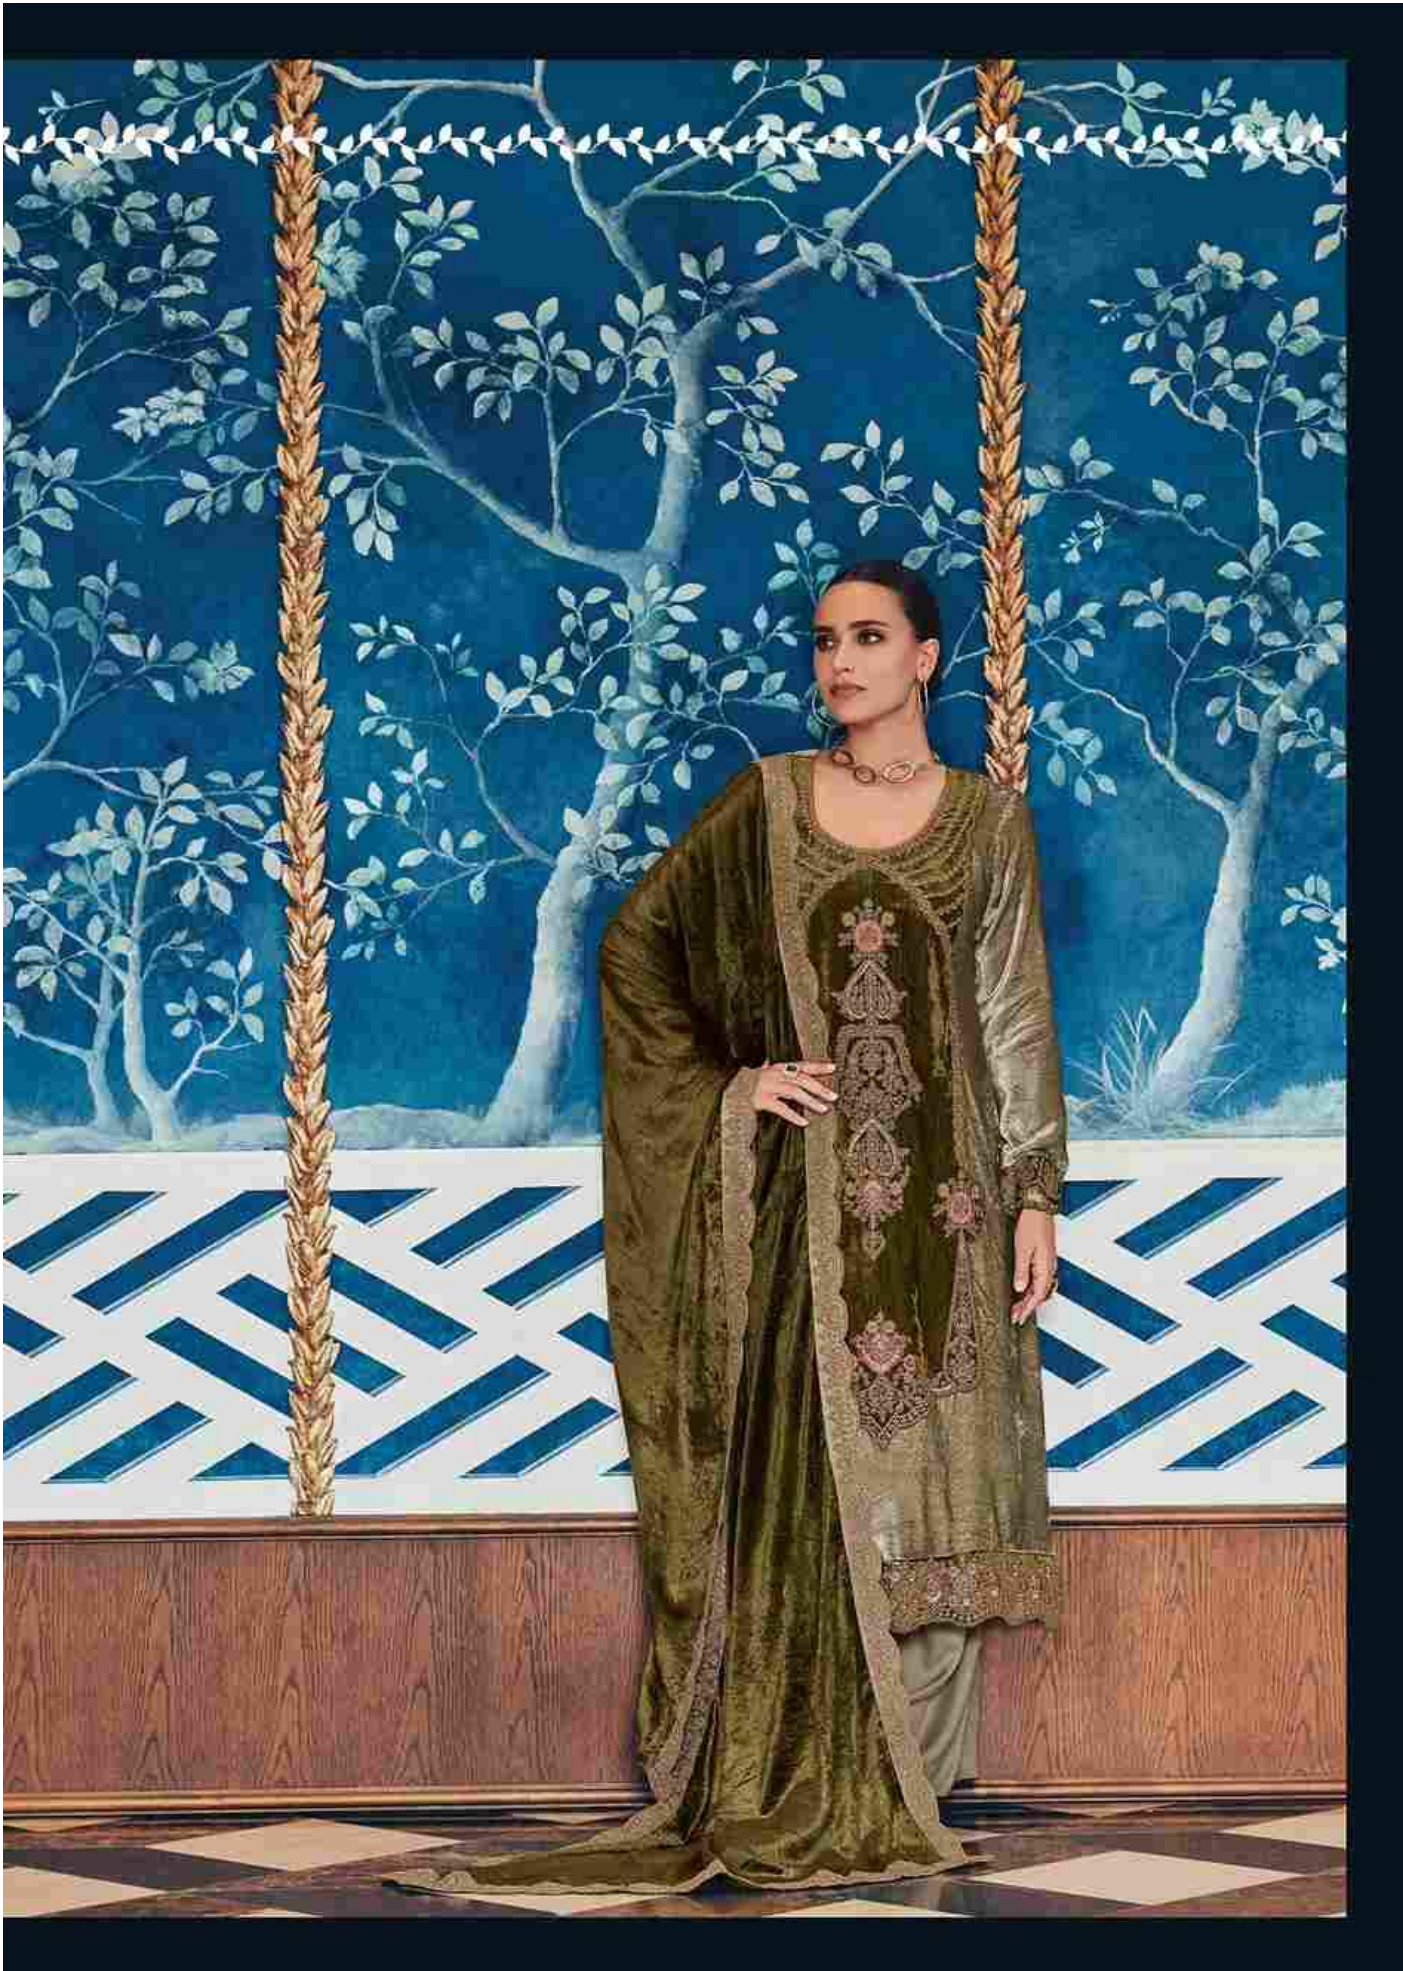

GULL JEE

SHAHREEN

CELEBRATE MOMENTS Celebrate each moment with sparkle and shine.

GULL JEE
40001

GULL JEE

SOOTHING FEEL

Pay attention to what your outfit makes you feel.

40003

Live life at fullness; live to make your every dream true!

GULL JEE
40004

GULL JEE

SHAHEEN

40001

40002

40003

40004

40005

40006

SHAHEEN

DESCRIPTION

TOP

VISCOSE VELEVT WITH HEAVY EMBROIDERY

BOTTOM

PURE PASHMINA

DUPATTA

VISCOSE VELEVT WITH FOUR SIDE EMBROIDERY

RATE : 3299+ Gst

TOTAL AMOUNT :19,794/-+GST

TOTAL PIECES : 6