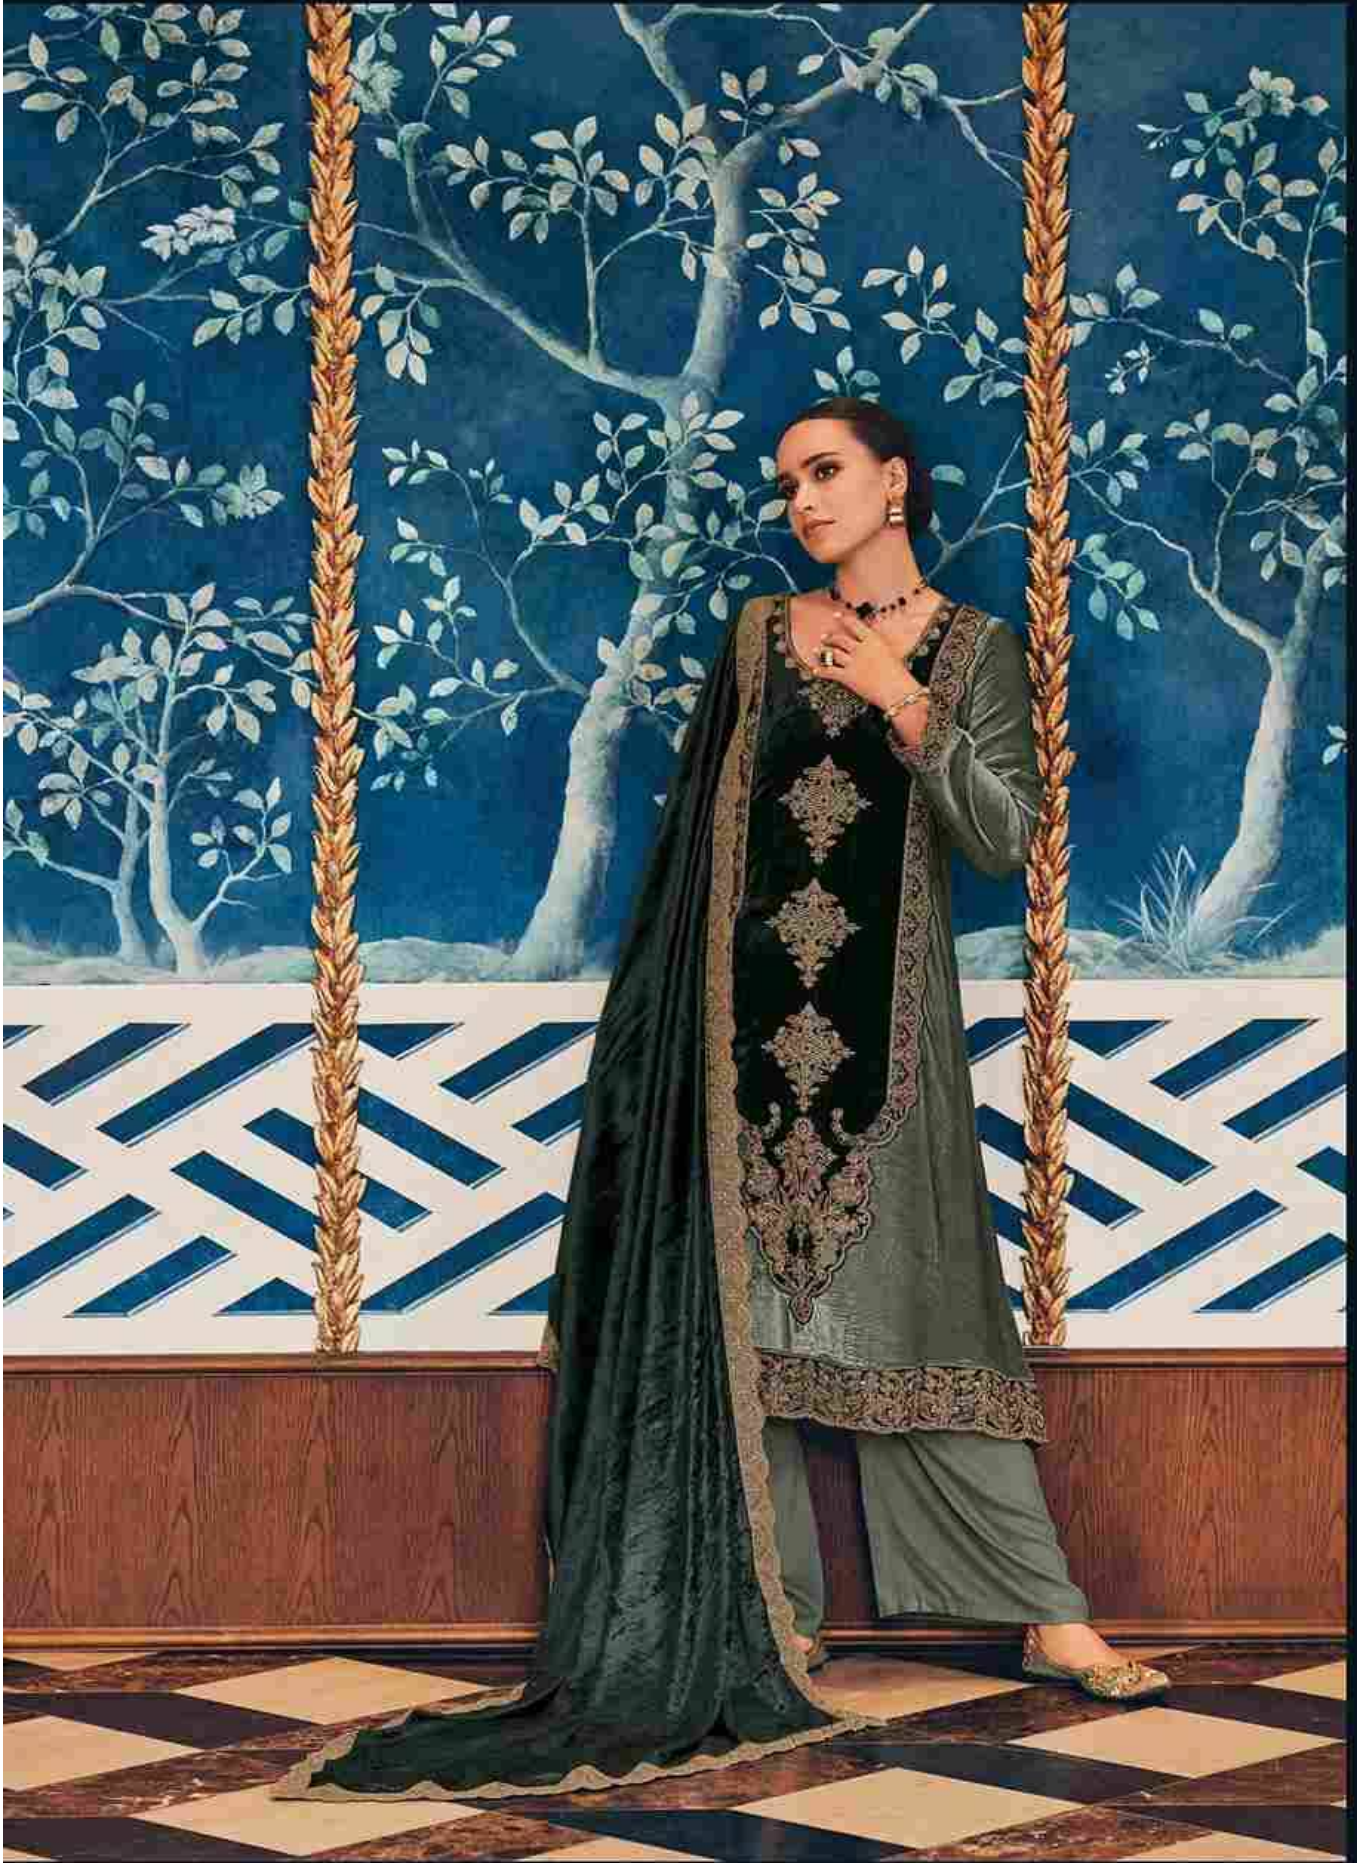

GULL JEE

SHAHREEN

CELEBRATE MOMENTS Celebrate each moment with sparkle and shine.

GULL JEE
40001

GULL JEE

SOOTHING FEEL

Pay attention to what your outfit makes you feel.

40003

Live life at fullness; live to make your every dream true!

GULL JEE
40004

GULL JEE

SHAHEEN

40001

40002

40003

40004

40005

40006

GULL JEE

SHAHEEN

DESCRIPTION

TOP

VISCOSE VELEVT WITH HEAVY EMBROIDERY

BOTTOM

PURE PASHMINA

DUPATTA

VISCOSE VELEVT WITH FOUR SIDE EMBROIDERY

RATE : 3299+ Gst

TOTAL AMOUNT :19,794/-+GST

TOTAL PIECES : 6