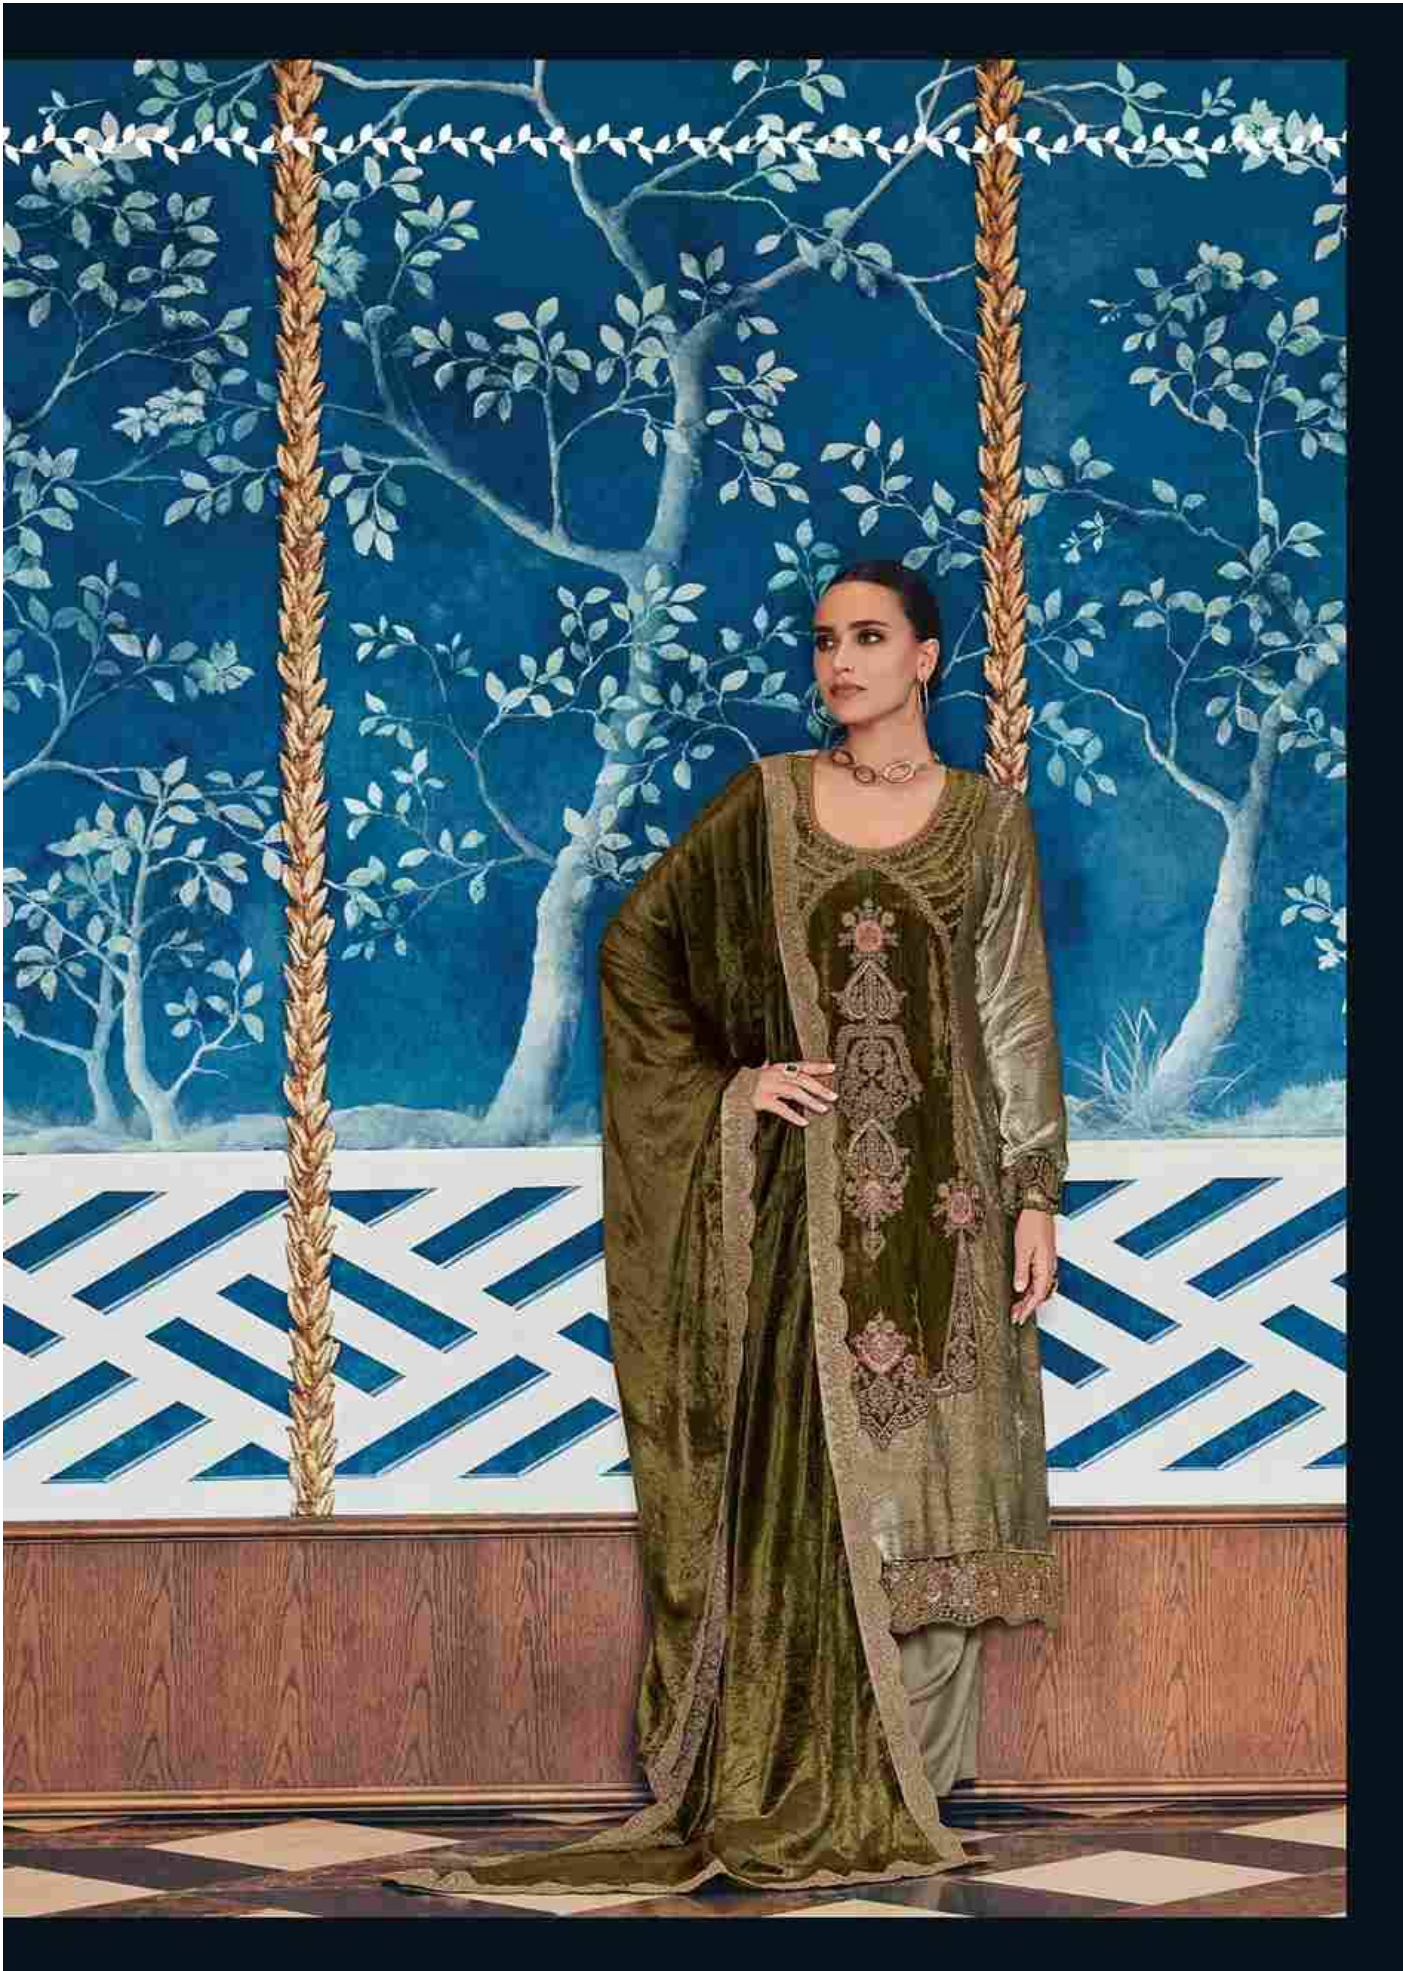

GULL JEE

SHAHREEN

CELEBRATE MOMENTS Celebrate each moment with sparkle and shine.

GULL JEE
40001

GULL JEE

SOOTHING FEEL

Pay attention to what your outfit makes you feel.

40003

Live life at fullness; live to make your every dream true!

GULL JEE
40004

GULL JEE

SHAHEEN

40001

40002

40003

40004

40005

40006

GULL JEE

SHAHEEN

DESCRIPTION

TOP

VISCOSE VELEVT WITH HEAVY EMBROIDERY

BOTTOM

PURE PASHMINA

DUPATTA

VISCOSE VELEVT WITH FOUR SIDE EMBROIDERY

RATE : 3299+ Gst

TOTAL AMOUNT :19,794/-+GST

TOTAL PIECES : 6