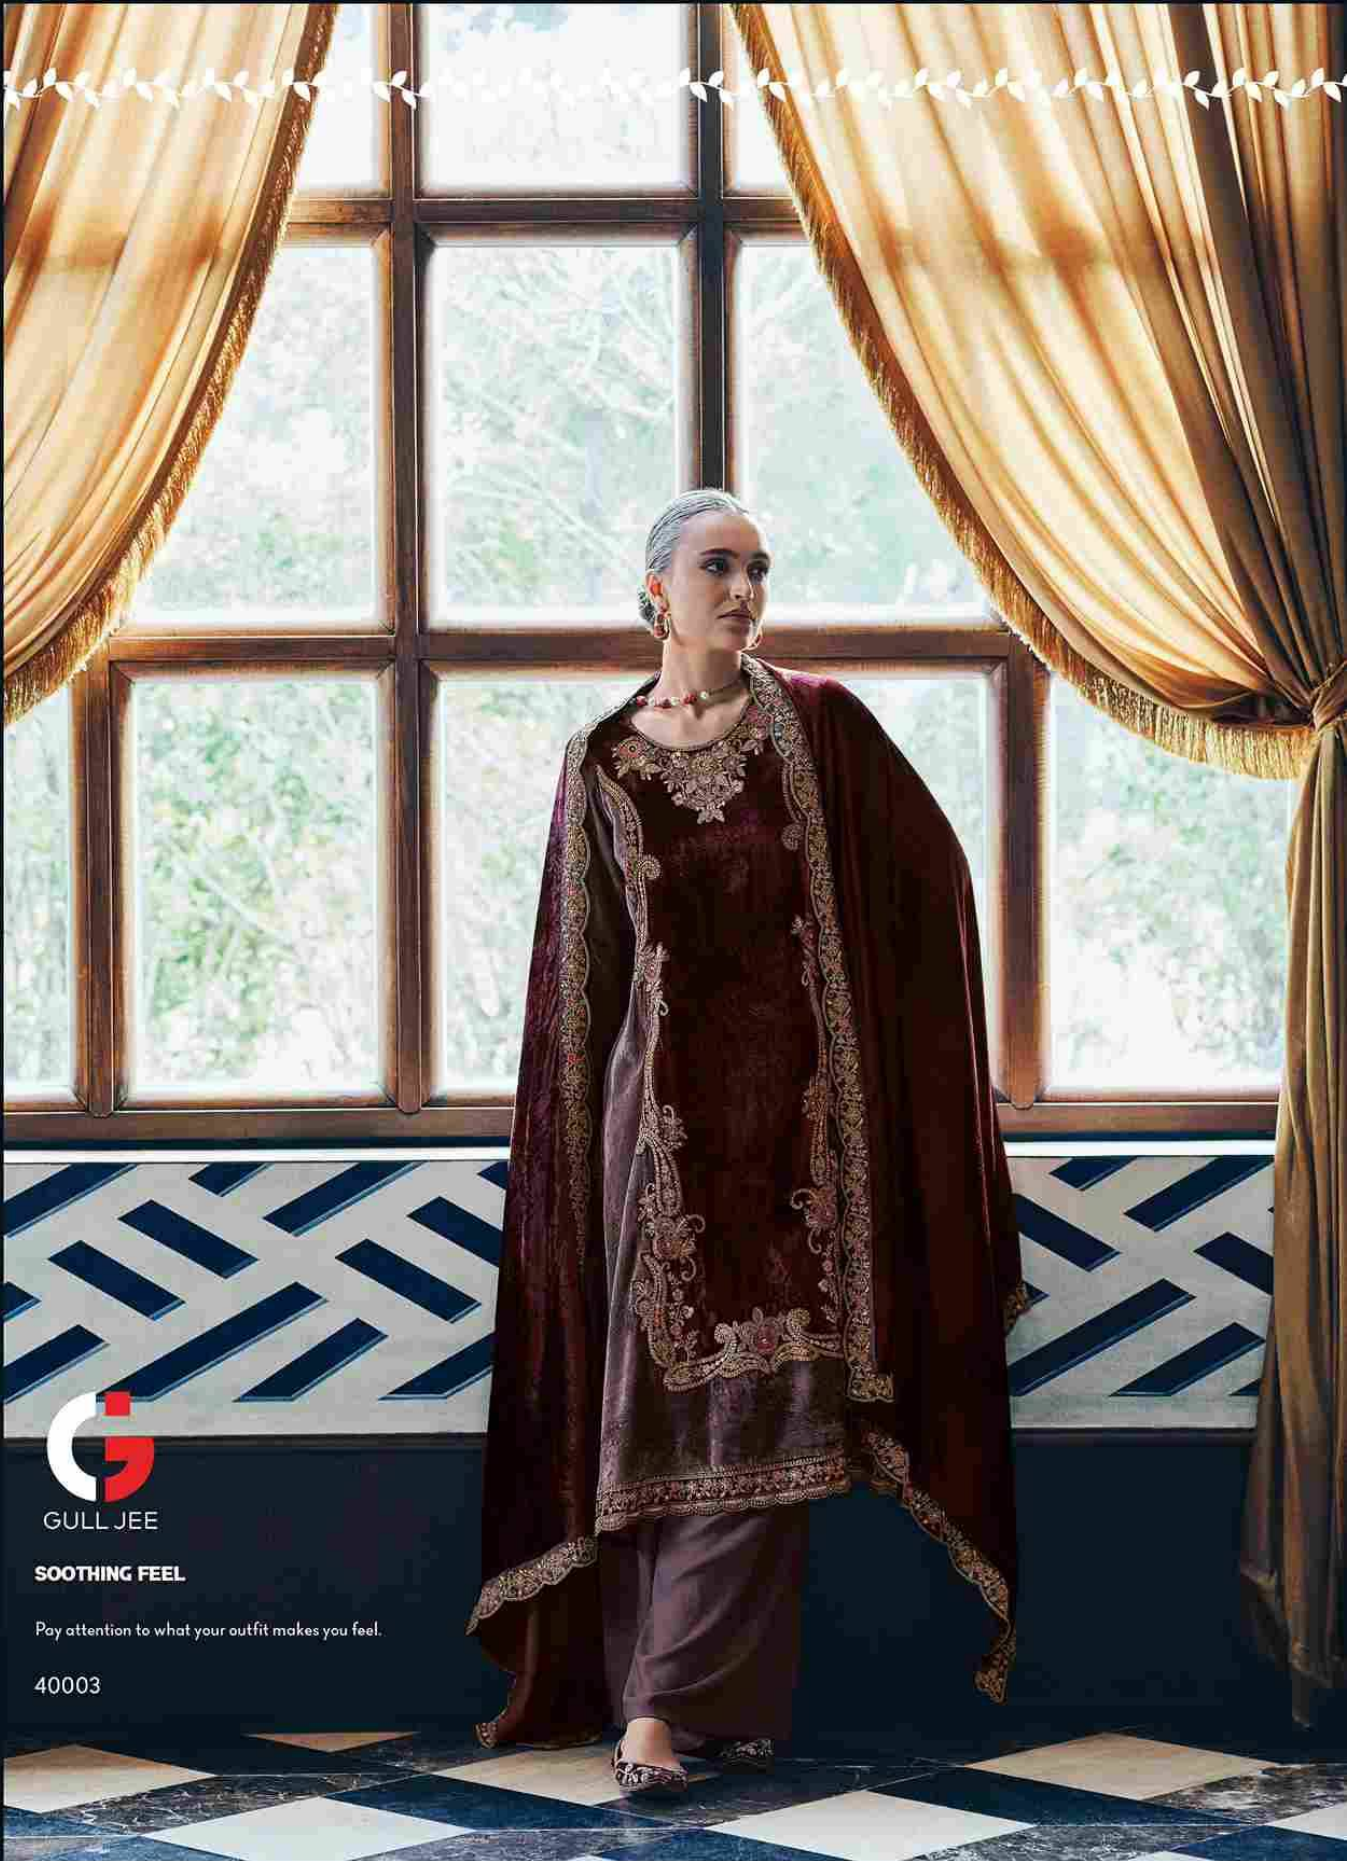

GULL JEE

SOOTHING FEEL

Pay attention to what your outfit makes you feel.

40003