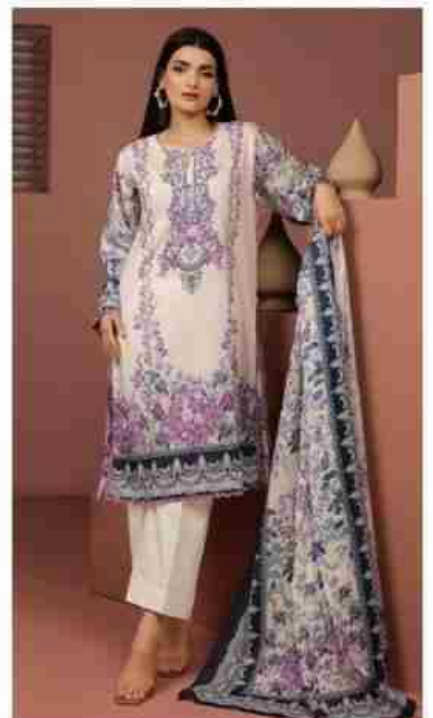

Parian Dream

Heavy Luxury Lawn Collection Vol. 10

1096