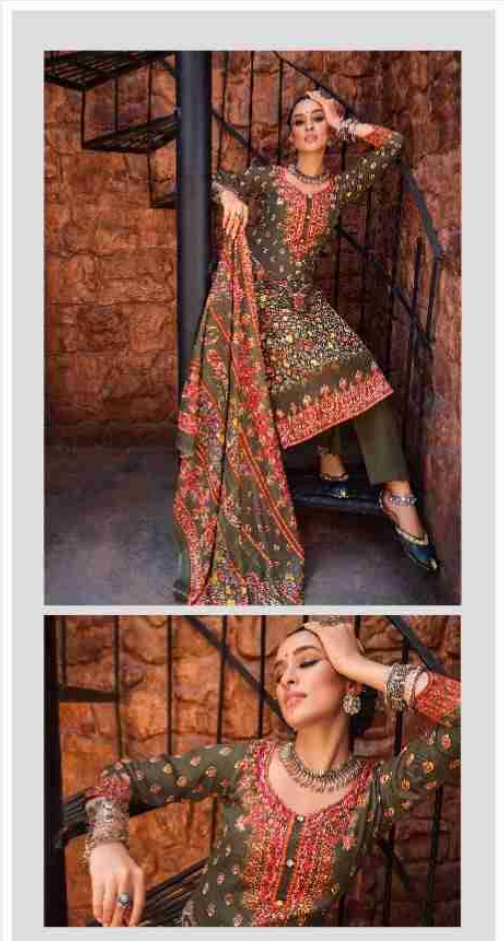

# AISHA

465-002

 **Zulfat**  
Mystic Beauty  
EXPLORE THE MYSTIC BEAUTY  
OF PEARLS IN COOL SEASON  
SHADES  
465-003

Zulfat®

465-004

Zulfat  
465 006

Zulfat®  
DESIGNER BRAND

THE COMBINATION  
OF RED AND GREEN  
COLOUR DRESS AND  
DUPATTA ELEVATES  
YOUR STYLE  
THIS SEASON.