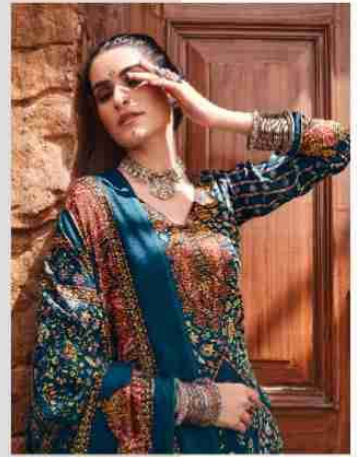

# AISHA

465-002

 **Zulfat**  
Mystic Beauty  
EXPLORE THE MYSTIC BEAUTY  
OF PEARLS IN COOL SEASON  
SHADES  
465-003

Zulfat®

465-004

Zulfat  
465 006

Zulfat®  
DESIGNER BRAND

THE COMBINATION  
OF RED AND GREEN  
COLOUR DRESS AND  
DUPATTA ELEVATES  
YOUR STYLE  
THIS SEASON.