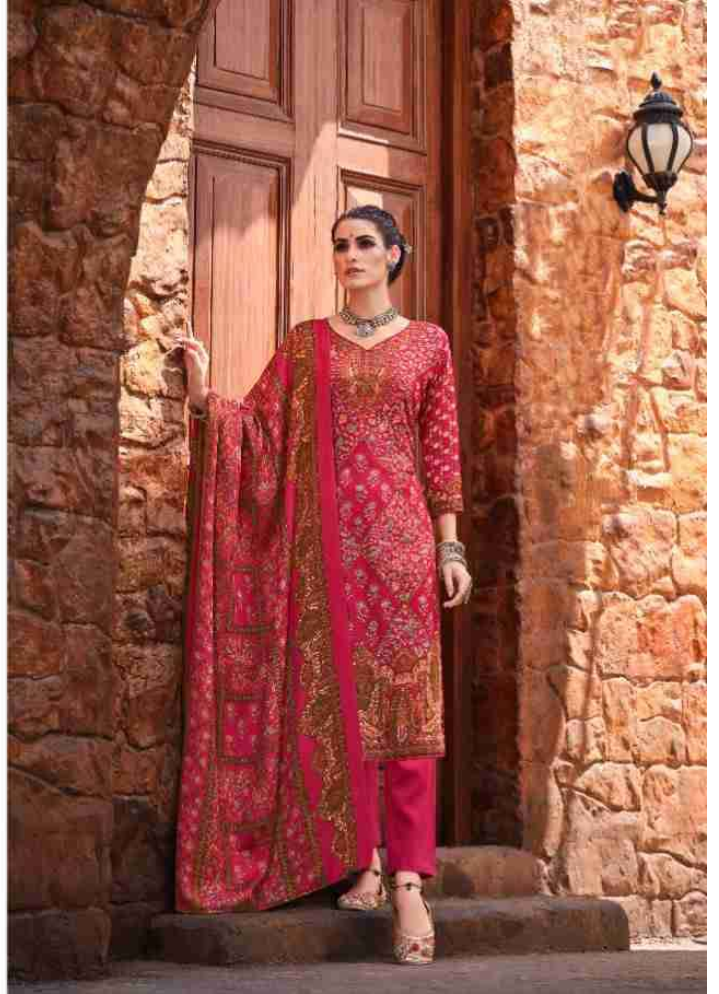

# AISHA

465-002

 **Zulfat**  
Mystic Beauty  
EXPLORE THE MYSTIC BEAUTY  
OF PEARLS IN COOL SEASON  
SHADES  
465-003

Zulfat®

465-004

Zulfat  
465 006

Zulfat®  
DESIGNER BRAND

THE COMBINATION  
OF RED AND GREEN  
COLOUR DRESS AND  
DUPATTA ELEVATES  
YOUR STYLE  
THIS SEASON.