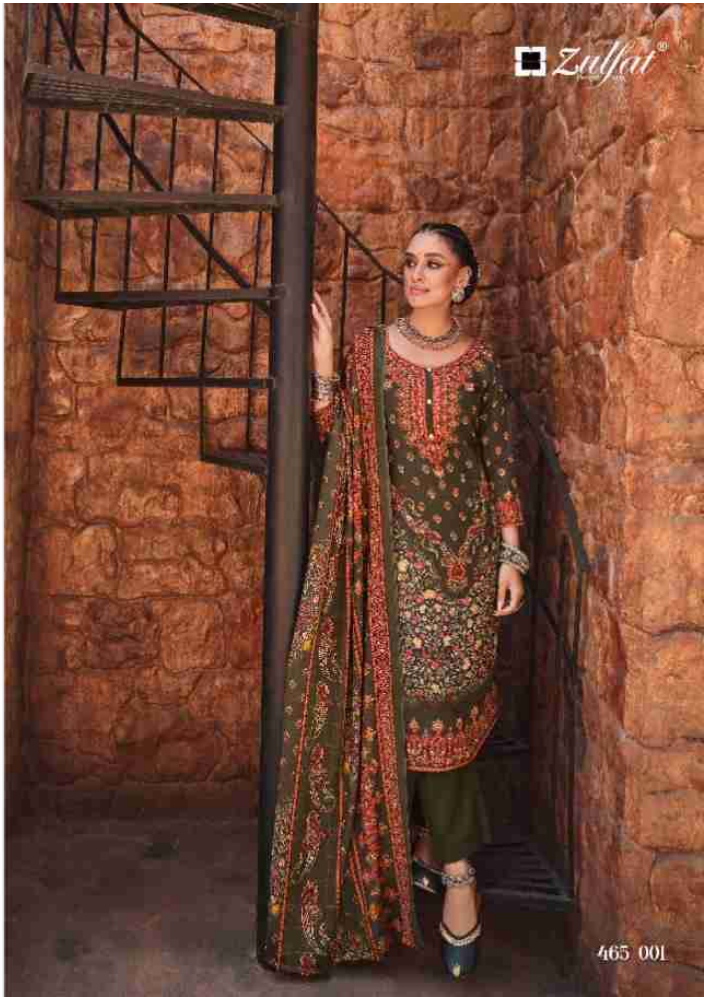

# AISHA

465-002

 **Zulfat**  
Mystic Beauty  
EXPLORE THE MYSTIC BEAUTY  
OF PEARLS IN COOL SEASON  
SHADES  
465-003

Zulfat®

465-004

Zulfat  
465 006

Zulfat®  
DESIGNER BRAND

THE COMBINATION  
OF RED AND GREEN  
COLOUR DRESS AND  
DUPATTA ELEVATES  
YOUR STYLE  
THIS SEASON.