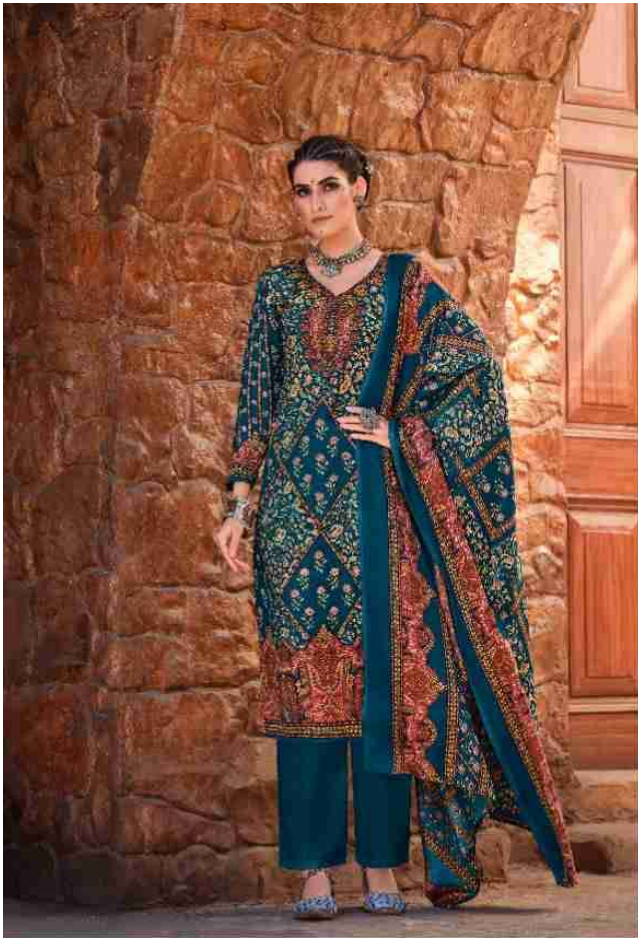

Zulfat
MYSIC BEAUTY
EXPLORE THE MYSTIC BEAUTY
OF PEARLS & COOL SEASON
SHADES
465-003