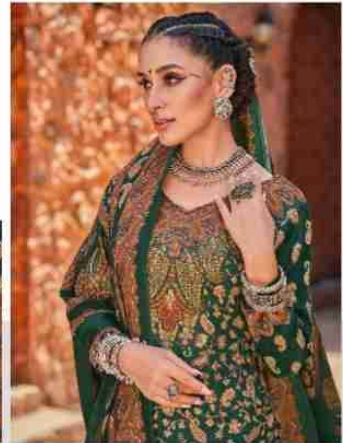

# AISHA

465-002

 **Zulfat**  
Mystic Beauty  
EXPLORE THE MYSTIC BEAUTY  
OF PEARLS IN COOL SEASON  
SHADES  
465-003

Zulfat®

465-004

Zulfat  
465 006

Zulfat®  
DESIGNER BRAND

THE COMBINATION  
OF RED AND GREEN  
COLOUR DRESS AND  
DUPATTA ELEVATES  
YOUR STYLE  
THIS SEASON.