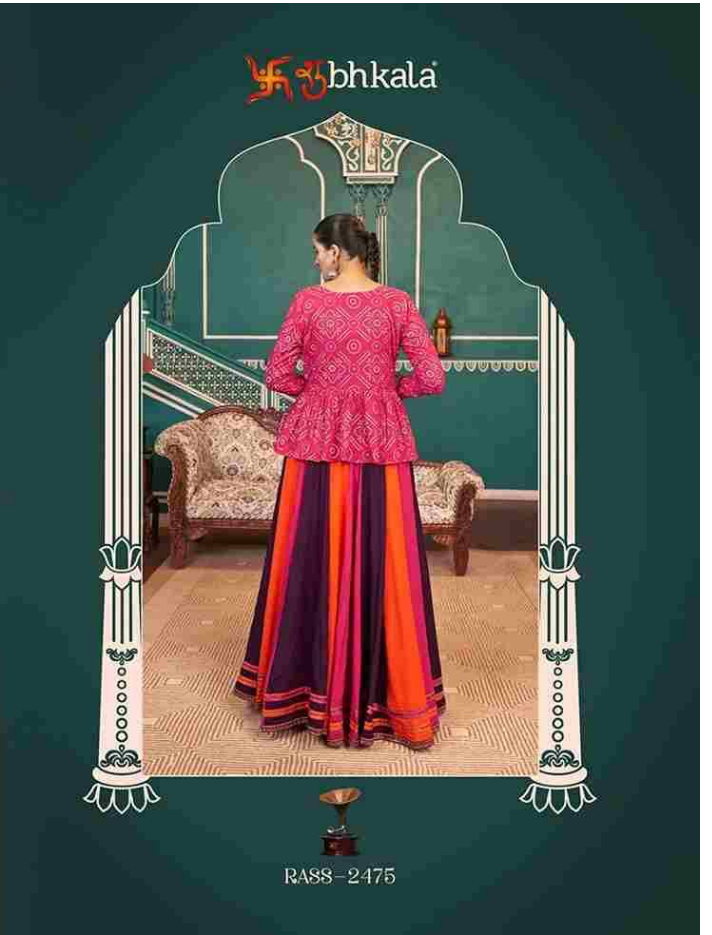

bhkala

गय
VOL.18

RASS-2472

bhkala

RASS - 2474

RASS-2472

RASS-2478

RASS-2474

RASS-2471

सुभकला

गय
VOL.18

RASS-2475

Design NO. (SKU)	Color	Lehenga Fabric	Choli Fabric	Jacket Fabric	Lehenga Flair (MTR)	SIZE	Lehenga Work	Choli Work	Jacket Work	Jacket Length (INCH)	Weight (KG)
						(Full Stitched) (M-38 SIZE) with customise upto 44 INCH					
2471	Lovender	Poly Maska Silk	Roman Silk	Roman Silk	7.30 MTR	Choli Chest: 38 INCH Choli Length: 15 INCH Lehenga Wasit: 42 INCH Lehenga Length: 40 INCH	Print With All Over Mirror Work	Na	Embroidery Work	24	2
2472	Multi Color	Poly Maska Silk	Viscose Rayon	Poly Maska Silk	7.30 MTR	Choli Chest: 38 INCH Choli Length: 15 INCH Lehenga Wasit: 42 INCH Lehenga Length: 40 INCH	Print With All Over Mirror Work	Embroidery Work	Embroidery Work	24	2
2473	Pista Green	Viscose Rayon	Viscose Rayon	Viscose Rayon	7.30 MTR	Choli Chest: 38 INCH Choli Length: 15 INCH Lehenga Wasit: 42 INCH Lehenga Length: 40 INCH	Pigment Foil Print	Pigment Foil Print	Embroidery Work	16	2
2474	Multi Color	Viscose Rayon	Viscose Rayon	Viscose Rayon	7.30 MTR	Choli Chest: 38 INCH Choli Length: 15 INCH Lehenga Wasit: 42 INCH Lehenga Length: 40 INCH	Embroidery Work	Embroidery Work	Embroidery Work	19	2
2475	Multi Color	Viscose Rayon	Viscose Rayon	Viscose Rayon	7.30 MTR	Choli Chest: 38 INCH Choli Length: 15 INCH Lehenga Wasit: 42 INCH Lehenga Length: 40 INCH	Lace On Flair	Embroidery Work	Embroidery Work	24	2