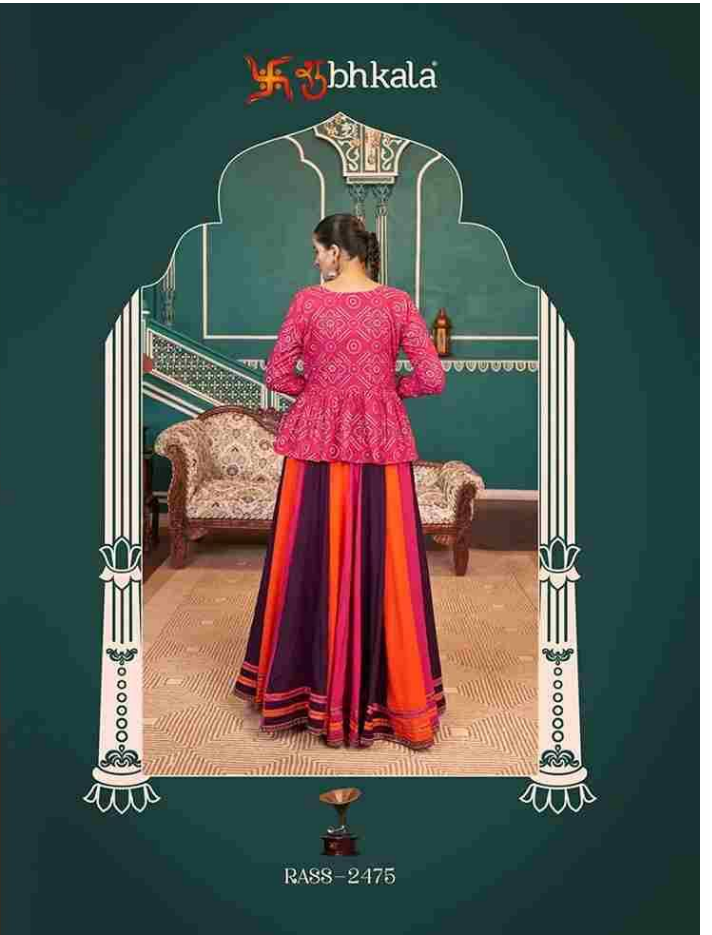

bhkala

गय  
VOL.18

bhkala

RASS - 2474

RASS-2472

RASS-2478

RASS-2474

RASS-2471

सुभकला

रास  
VOL.18

RASS-2475

Design NO. (SKU)	Color	Lehenga Fabric	Choli Fabric	Jacket Fabric	Lehenga Flair (MTR)	SIZE	Lehenga Work	Choli Work	Jacket Work	Jacket Length (INCH)	Weight (KG)
						(Full Stitched) (M-38 SIZE) with customise upto 44 INCH					
2471	Lovender	Poly Maska Silk	Roman Silk	Roman Silk	7.30 MTR	Choli Chest: 38 INCH Choli Length: 15 INCH Lehenga Wasit: 42 INCH Lehenga Length: 40 INCH	Print With All Over Mirror Work	Na	Embroidery Work	24	2
2472	Multi Color	Poly Maska Silk	Viscose Rayon	Poly Maska Silk	7.30 MTR	Choli Chest: 38 INCH Choli Length: 15 INCH Lehenga Wasit: 42 INCH Lehenga Length: 40 INCH	Print With All Over Mirror Work	Embroidery Work	Embroidery Work	24	2
2473	Pista Green	Viscose Rayon	Viscose Rayon	Viscose Rayon	7.30 MTR	Choli Chest: 38 INCH Choli Length: 15 INCH Lehenga Wasit: 42 INCH Lehenga Length: 40 INCH	Pigment Foil Print	Pigment Foil Print	Embroidery Work	16	2
2474	Multi Color	Viscose Rayon	Viscose Rayon	Viscose Rayon	7.30 MTR	Choli Chest: 38 INCH Choli Length: 15 INCH Lehenga Wasit: 42 INCH Lehenga Length: 40 INCH	Embroidery Work	Embroidery Work	Embroidery Work	19	2
2475	Multi Color	Viscose Rayon	Viscose Rayon	Viscose Rayon	7.30 MTR	Choli Chest: 38 INCH Choli Length: 15 INCH Lehenga Wasit: 42 INCH Lehenga Length: 40 INCH	Lace On Flair	Embroidery Work	Embroidery Work	24	2