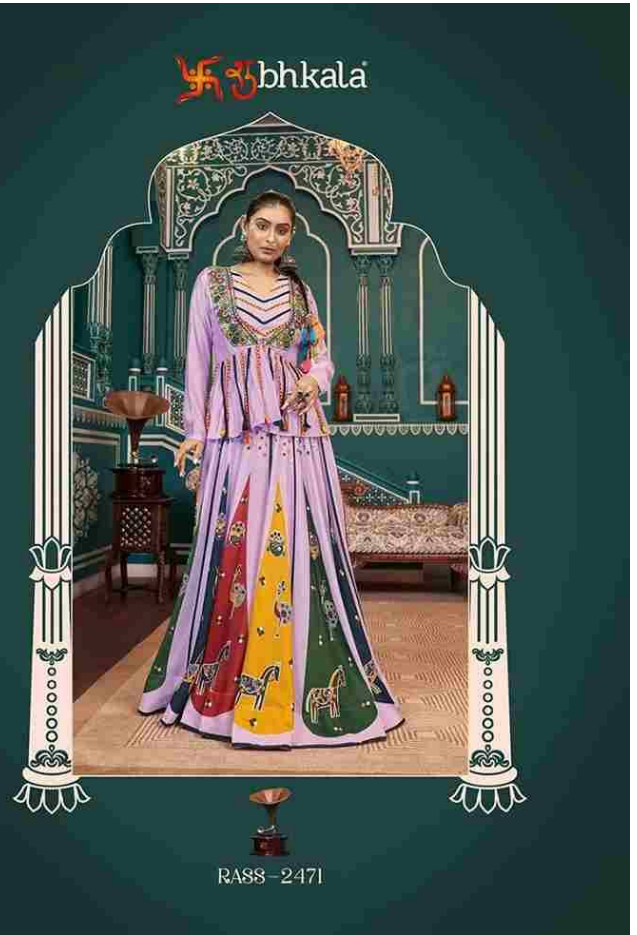

bhkala

गय  
VOL.18

bhkala

RASS - 2474

RASS-2472

RASS-2478

RASS-2474

RASS-2471

सुभकला

रास  
VOL.18

RASS-2475

Design NO. (SKU)	Color	Lehenga Fabric	Choli Fabric	Jacket Fabric	Lehenga Flair (MTR)	SIZE	Lehenga Work	Choli Work	Jacket Work	Jacket Length (INCH)	Weight (KG)
						(Full Stitched) (M-38 SIZE) with customise upto 44 INCH					
2471	Lovender	Poly Maska Silk	Roman Silk	Roman Silk	7.30 MTR	Choli Chest: 38 INCH Choli Length: 15 INCH Lehenga Wasit: 42 INCH Lehenga Length: 40 INCH	Print With All Over Mirror Work	Na	Embroidery Work	24	2
2472	Multi Color	Poly Maska Silk	Viscose Rayon	Poly Maska Silk	7.30 MTR	Choli Chest: 38 INCH Choli Length: 15 INCH Lehenga Wasit: 42 INCH Lehenga Length: 40 INCH	Print With All Over Mirror Work	Embroidery Work	Embroidery Work	24	2
2473	Pista Green	Viscose Rayon	Viscose Rayon	Viscose Rayon	7.30 MTR	Choli Chest: 38 INCH Choli Length: 15 INCH Lehenga Wasit: 42 INCH Lehenga Length: 40 INCH	Pigment Foil Print	Pigment Foil Print	Embroidery Work	16	2
2474	Multi Color	Viscose Rayon	Viscose Rayon	Viscose Rayon	7.30 MTR	Choli Chest: 38 INCH Choli Length: 15 INCH Lehenga Wasit: 42 INCH Lehenga Length: 40 INCH	Embroidery Work	Embroidery Work	Embroidery Work	19	2
2475	Multi Color	Viscose Rayon	Viscose Rayon	Viscose Rayon	7.30 MTR	Choli Chest: 38 INCH Choli Length: 15 INCH Lehenga Wasit: 42 INCH Lehenga Length: 40 INCH	Lace On Flair	Embroidery Work	Embroidery Work	24	2