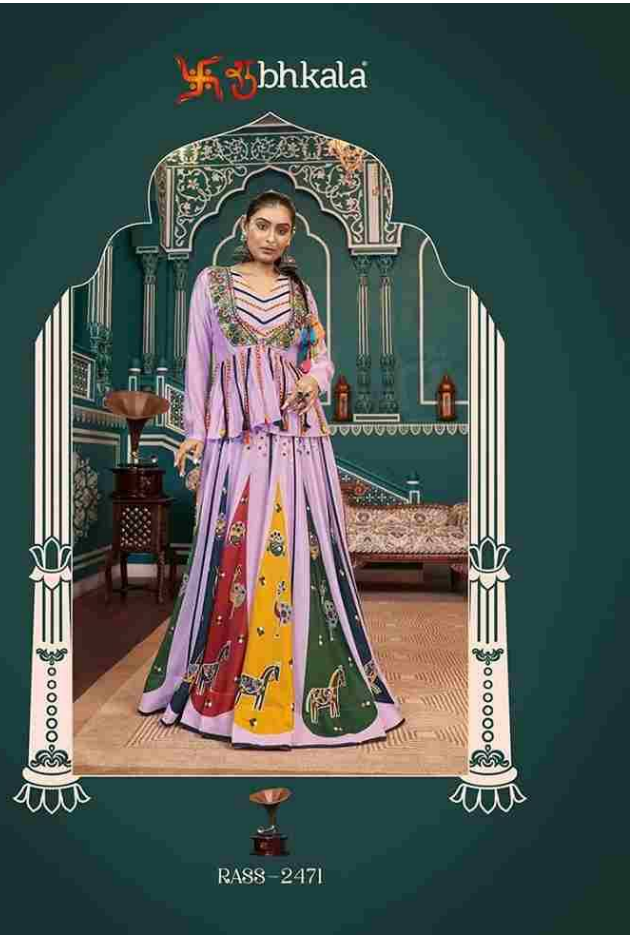

bhkala

गय
VOL.18

RASS-2472

bhkala

RASS - 2474

RASS-2472

RASS-2478

RASS-2474

RASS-2471

सुभकला

गय
VOL.18

RASS-2475

Design NO. (SKU)	Color	Lehenga Fabric	Choli Fabric	Jacket Fabric	Lehenga Flair (MTR)	SIZE	Lehenga Work	Choli Work	Jacket Work	Jacket Length (INCH)	Weight (KG)
						(Full Stitched) (M-38 SIZE) with customise upto 44 INCH					
2471	Lovender	Poly Maska Silk	Roman Silk	Roman Silk	7.30 MTR	Choli Chest: 38 INCH Choli Length: 15 INCH Lehenga Wasit: 42 INCH Lehenga Length: 40 INCH	Print With All Over Mirror Work	Na	Embroidery Work	24	2
2472	Multi Color	Poly Maska Silk	Viscose Rayon	Poly Maska Silk	7.30 MTR	Choli Chest: 38 INCH Choli Length: 15 INCH Lehenga Wasit: 42 INCH Lehenga Length: 40 INCH	Print With All Over Mirror Work	Embroidery Work	Embroidery Work	24	2
2473	Pista Green	Viscose Rayon	Viscose Rayon	Viscose Rayon	7.30 MTR	Choli Chest: 38 INCH Choli Length: 15 INCH Lehenga Wasit: 42 INCH Lehenga Length: 40 INCH	Pigment Foil Print	Pigment Foil Print	Embroidery Work	16	2
2474	Multi Color	Viscose Rayon	Viscose Rayon	Viscose Rayon	7.30 MTR	Choli Chest: 38 INCH Choli Length: 15 INCH Lehenga Wasit: 42 INCH Lehenga Length: 40 INCH	Embroidery Work	Embroidery Work	Embroidery Work	19	2
2475	Multi Color	Viscose Rayon	Viscose Rayon	Viscose Rayon	7.30 MTR	Choli Chest: 38 INCH Choli Length: 15 INCH Lehenga Wasit: 42 INCH Lehenga Length: 40 INCH	Lace On Flair	Embroidery Work	Embroidery Work	24	2