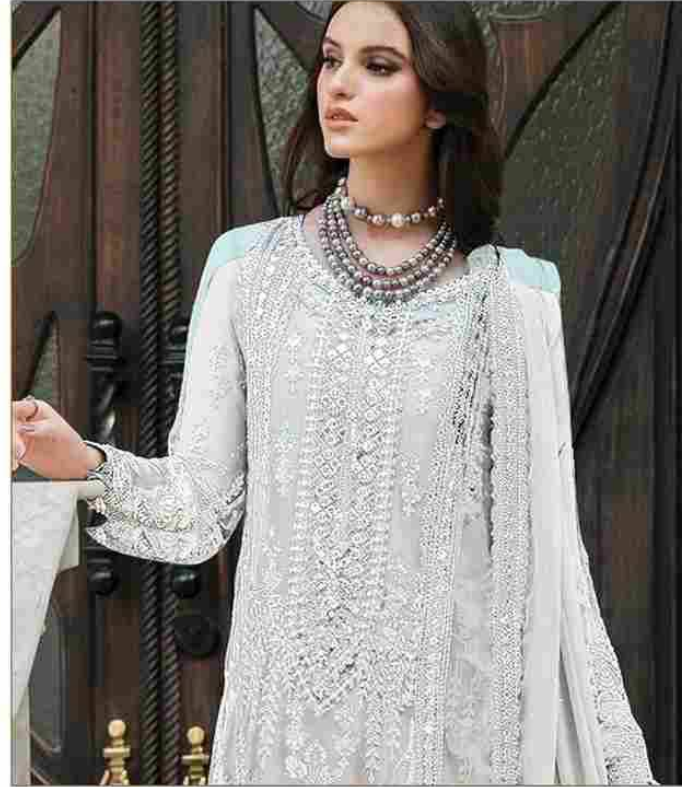

Serene[®]
Pakistani Suit

A BRAND BY MEGHA EXPORT

S - 228 L

SIZE :- XXL

READYMADE COLLECTION

TOP -FOX GEORGETTE EMBROIDERY WITH
KHALTI WORK

INNER BOTTOM -SILK VISCOSS

DUPATTA - FOX GEORGETTE EMBROIDERY
WORK

Serene[®]
Pakistani Suit

A BRAND BY **MEGHA EXPORT**

S - 228 K

SIZE :- XXL

READYMADE COLLECTION

TOP -FOX GEORGETTE EMBROIDERY WITH
KHALTI WORK

INNER BOTTOM -SILK VICOSS

DUPATTA - FOX GEORGETTE EMBROIDERY
WORK

Serene[®]
Pakistani Suit

A BRAND BY MEGHA EXPORT

S - 228 M

SIZE :- XXL

READYMADE COLLECTION

TOP - FOX GEORGETTE EMBROIDERY WITH
KHALTI WORK

INNER BOTTOM - SILK VISCOSS

DUPATTA - FOX GEORGETTE EMBROIDERY
WORK