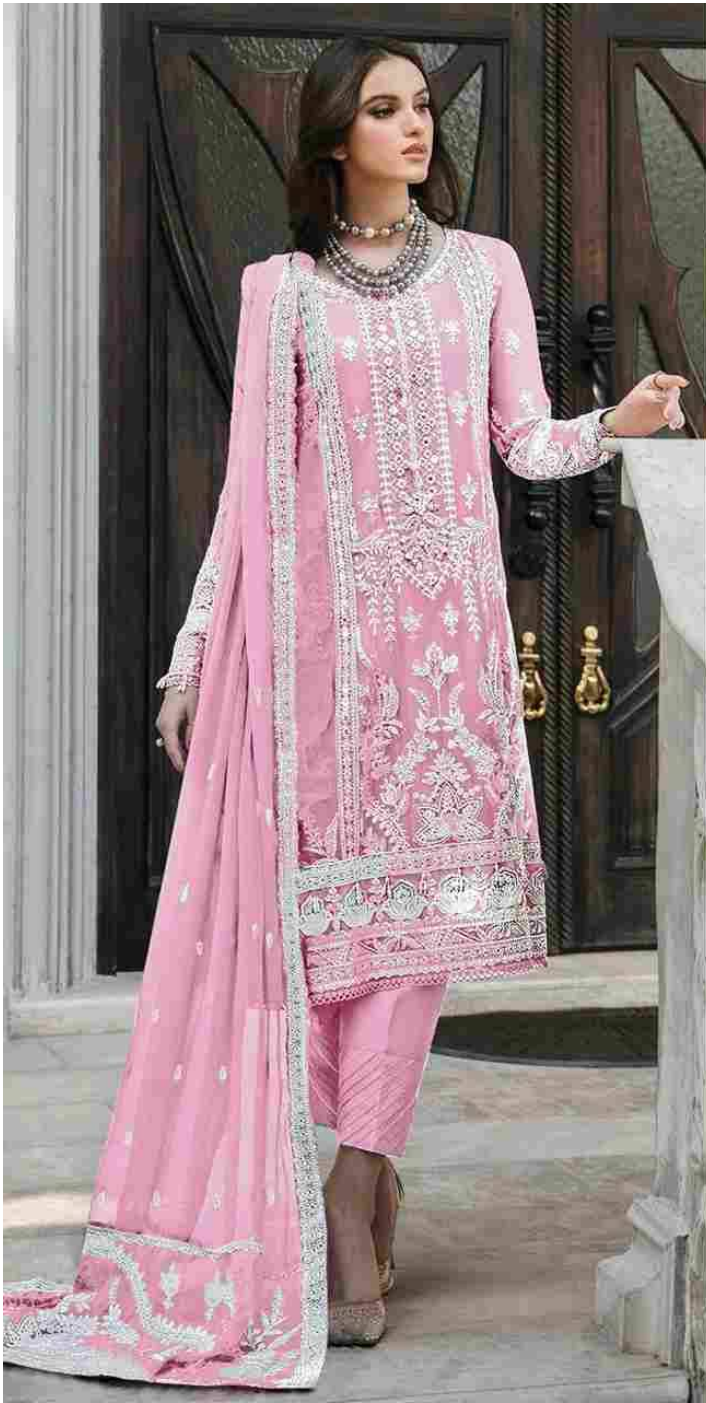

Serene[®]
Pakistani Suit

A BRAND BY MEGHA EXPORT

S - 228 L

SIZE :- XXL

READYMADE COLLECTION

TOP -FOX GEORGETTE EMBROIDERY WITH
KHALTI WORK

INNER BOTTOM -SILK VISCOSS

DUPATTA - FOX GEORGETTE EMBROIDERY
WORK

Serene[®]
Pakistani Suit

A BRAND BY **MEGHA EXPORT**

S - 228 K

SIZE :- XXL

READYMADE COLLECTION

TOP -FOX GEORGETTE EMBROIDERY WITH
KHALTI WORK

INNER BOTTOM -SILK VICOSS

DUPATTA - FOX GEORGETTE EMBROIDERY
WORK

Serene[®]
Pakistani Suit

A BRAND BY MEGHA EXPORT

S - 228 M

SIZE :- XXL

READYMADE COLLECTION

TOP - FOX GEORGETTE EMBROIDERY WITH
KHALTI WORK

INNER BOTTOM - SILK VISCOSS

DUPATTA - FOX GEORGETTE EMBROIDERY
WORK