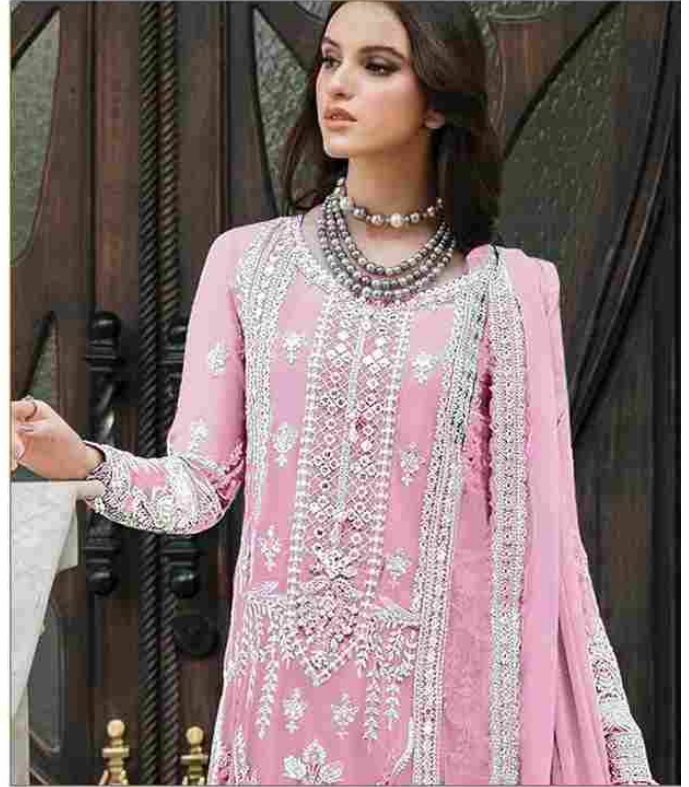

Serene[®]
Pakistani Suit

A BRAND BY MEGHA EXPORT

S - 228 L

SIZE :- XXL

READYMADE COLLECTION

TOP -FOX GEORGETTE EMBROIDERY WITH
KHALTI WORK

INNER BOTTOM -SILK VISCOSS

DUPATTA - FOX GEORGETTE EMBROIDERY
WORK

Serene[®]
Pakistani Suit

A BRAND BY **MEGHA EXPORT**

S - 228 K

SIZE :- XXL

READYMADE COLLECTION

TOP -FOX GEORGETTE EMBROIDERY WITH
KHALTI WORK

INNER BOTTOM -SILK VICOSS

DUPATTA - FOX GEORGETTE EMBROIDERY
WORK

Serene[®]
Pakistani Suit

A BRAND BY MEGHA EXPORT

S - 228 M

SIZE :- XXL

READYMADE COLLECTION

TOP - FOX GEORGETTE EMBROIDERY WITH
KHALTI WORK

INNER BOTTOM - SILK VISCOSS

DUPATTA - FOX GEORGETTE EMBROIDERY
WORK