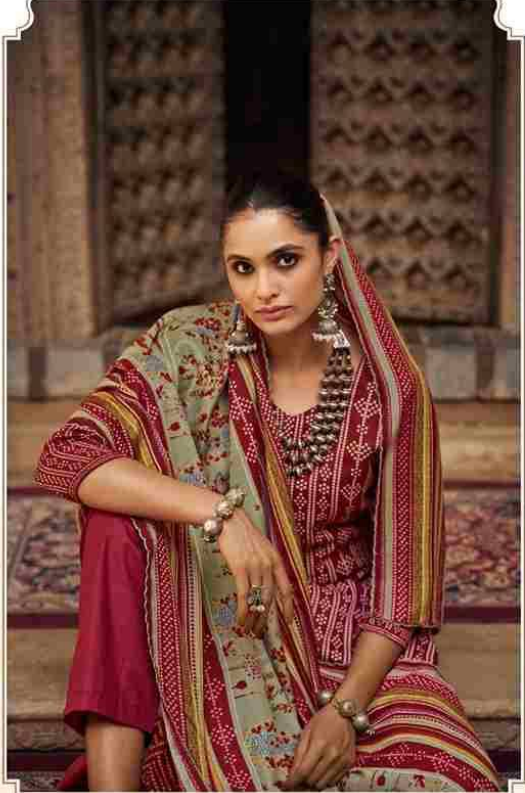

Sumyra™

BANDHEJ

ELEGANCE

CLASSIC DESIGN WITH CONTEMPORARY AND FINEST QUALITY

• 74001 •

Radhika[®]
FASHION

BEAUTY

SHAPED WITH TRADITIONAL AND GRAND DESIGN

▪ 74002 ▪

Radhika
FASHION

DESIGN

When design meets innovation, it creates history.

• 74003 •

Radhika[®]
FASHION

CREAT FASHION

CREAT FASHION - CREAT CREATIVE COMBINATION OF COLORS AND DESIGN