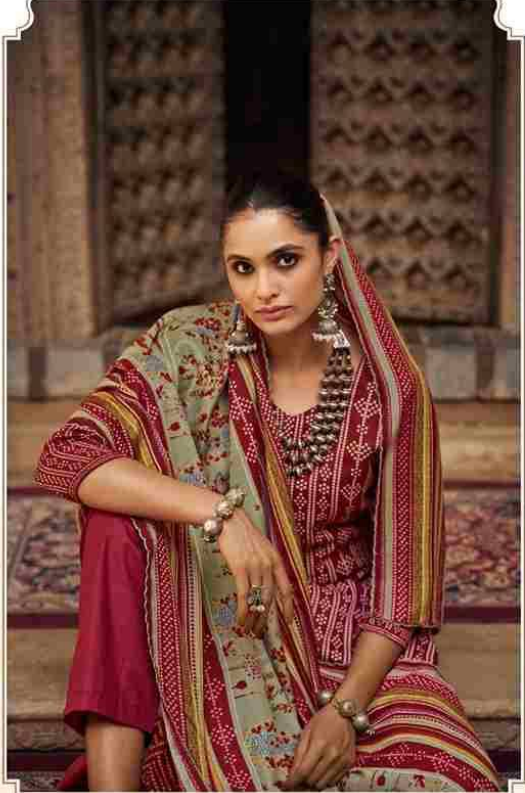

Sumyra™

BANDHEJ

ELEGANCE

DESIGNER GARMENTS WITH CLASSICITY AND FINEST QUALITY

• 74001 •

Radhika[®]
FASHION

BEAUTY

SHAPED WITH TRADITIONAL AND GRAND DESIGN

▪ 74002 ▪

Radhika
FASHION

DESIGN

When design meets innovation, it creates history.

• 74003 •

Radhika[®]
FASHION

CREAT FASHION

CREAT FASHION - CREAT CREATIVE COMBINATION OF COLORS AND DESIGN