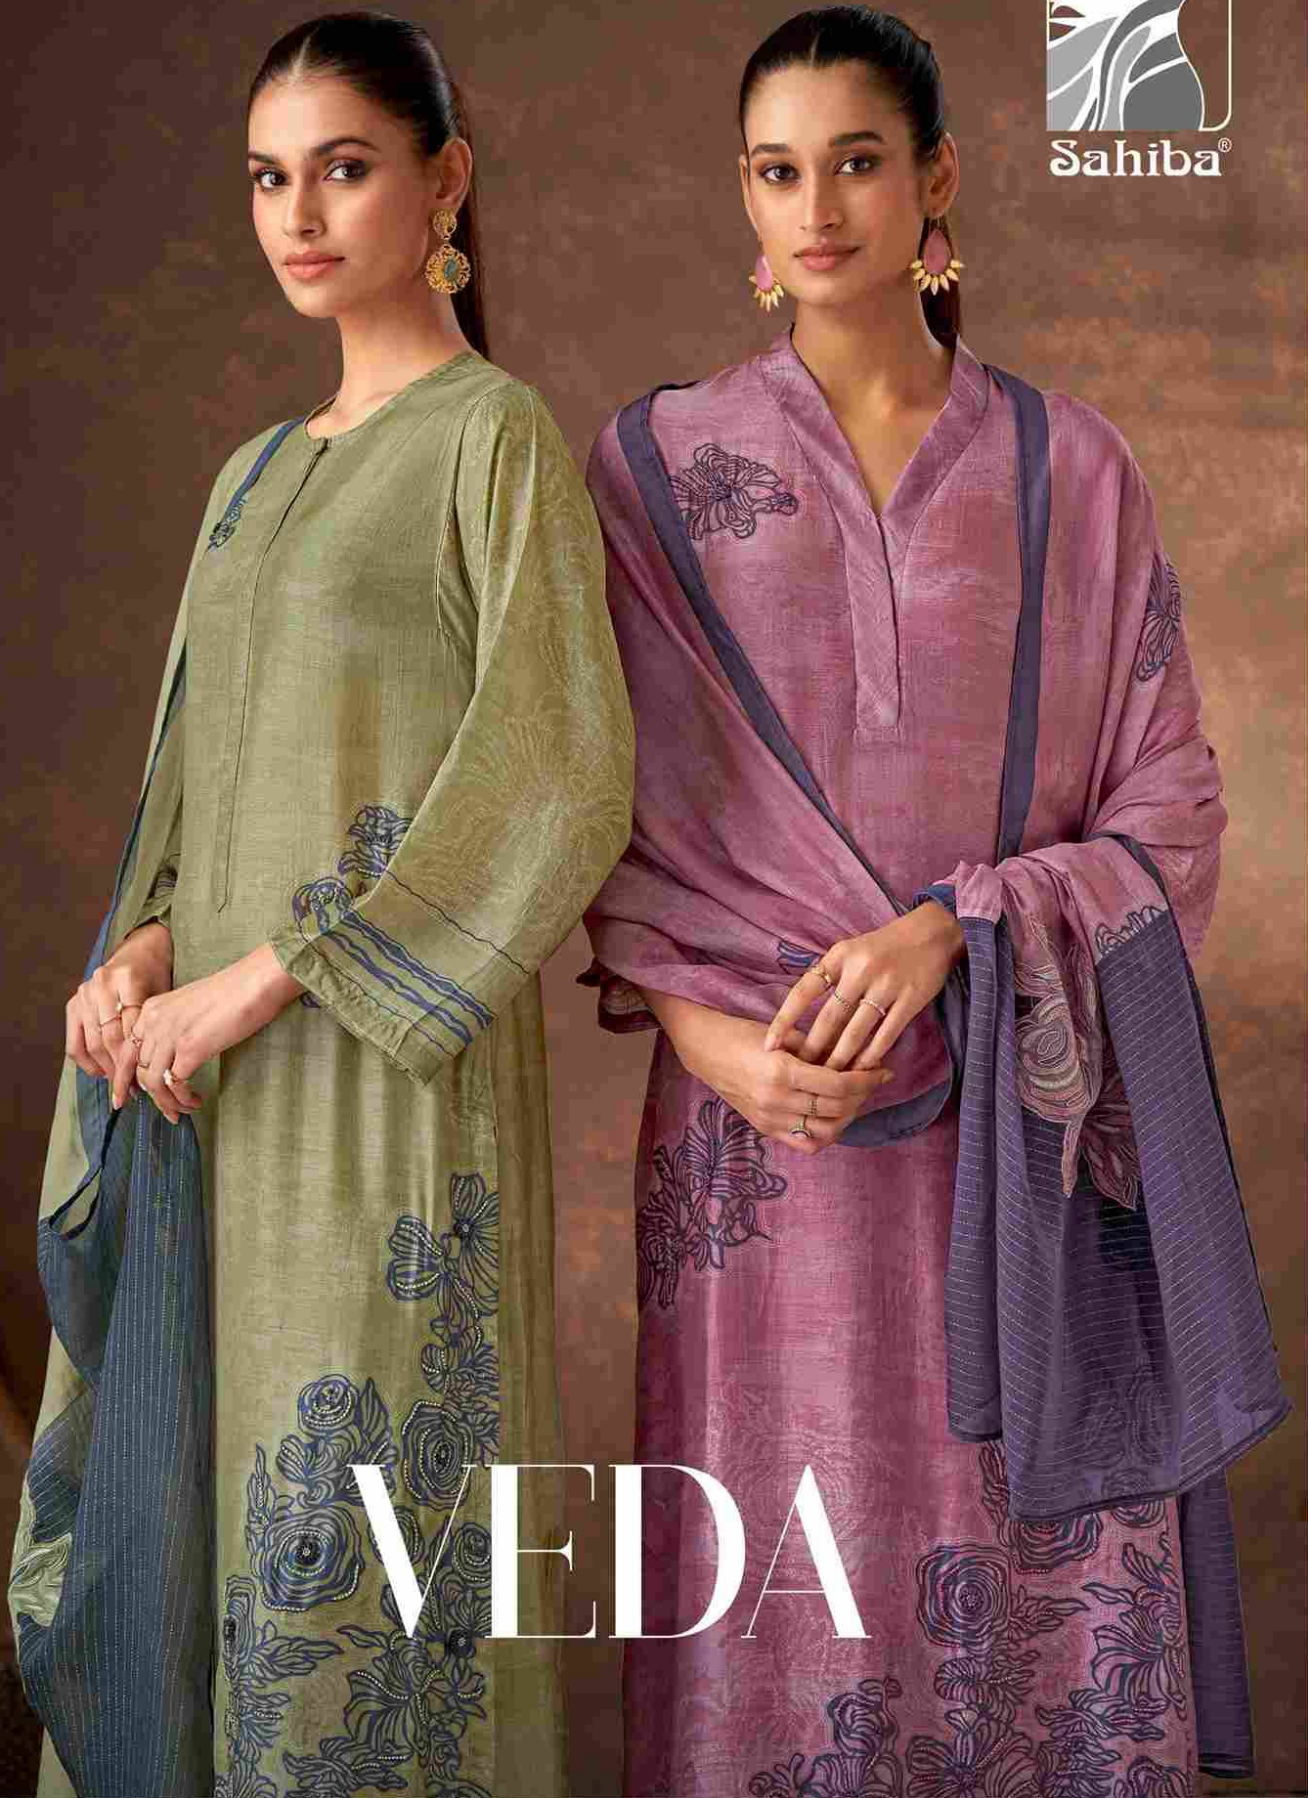

Sahiba®

VEDA

Sahiba®

Sahiba®

Sahiba®

3384

3392

3320

Sahiba®

VEDA

# **RATE LIST**

**H S N CODE - 520851**

**DESIGN NO**

**3384 - 3392 - 3320**

**DESCRIPTION**

**TOP - UNIQUE MUSLIN SILK DIGITAL PRINT WITH HAND WORK**

**BOTTOM - MULBERRY SATIN**

**DUPATTA - MUSLIN SILK DIGITAL PRINT WITH ORGANZA ROSE DYED PALLU**

**ORGANZA SILK DYED BUTTA PATCH WITH EMBROIDERY AND TREADLE**

**{ RATE }**  
**{ RS, 2095/- }**

**A SET OF 1 DESIGN x 3 COLORWAY**

**TOTAL SUITS = 3**