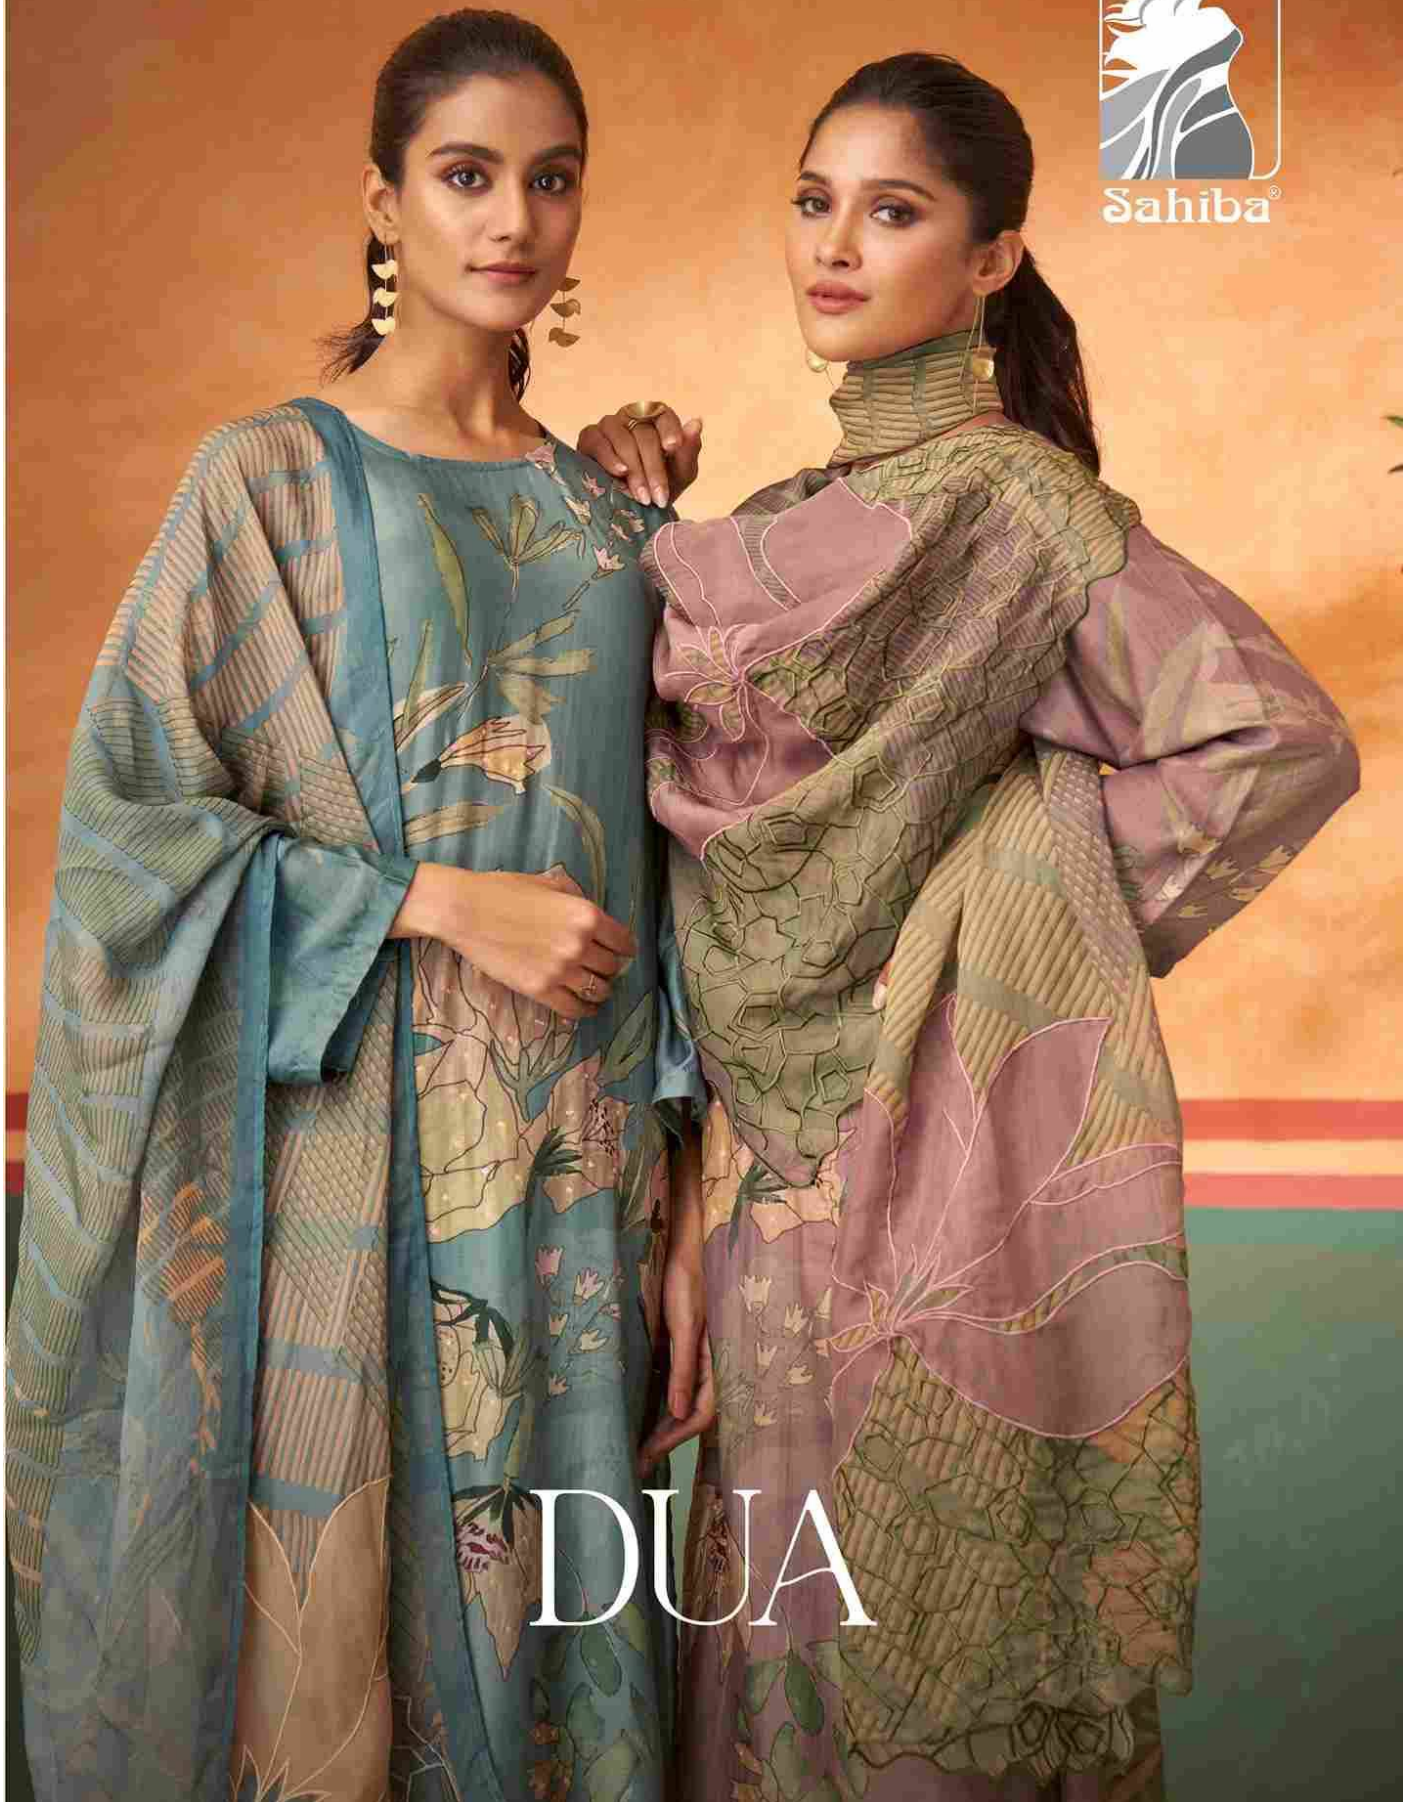

Sahiba®

DUAA