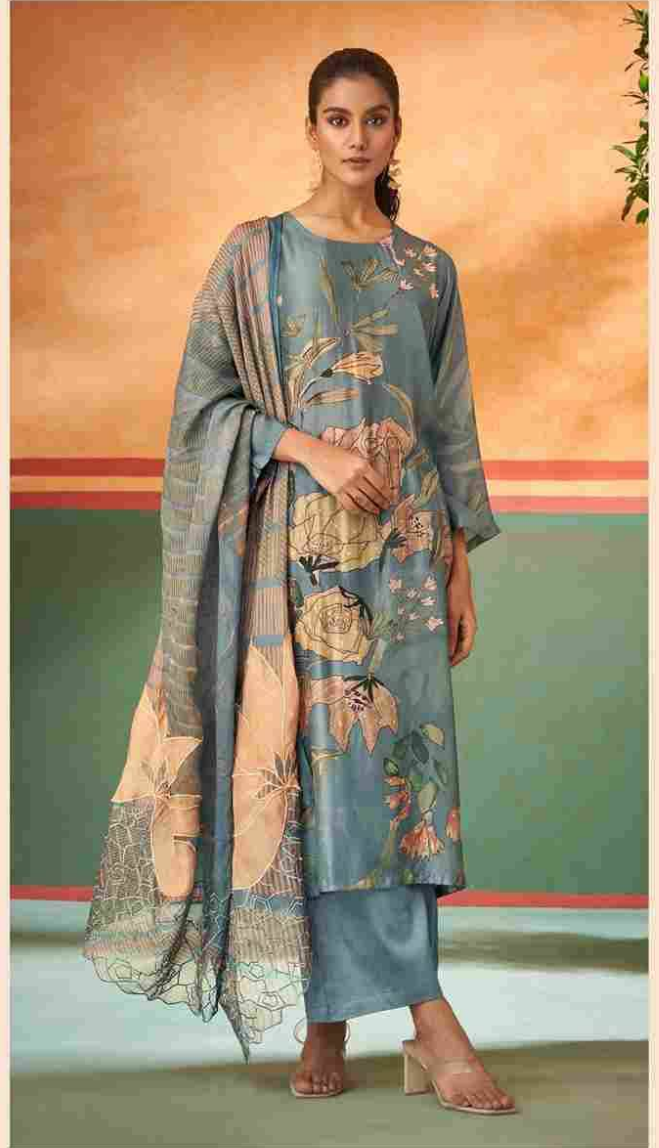

Sahiba®

DUAA

DUA

6536

6546

6547

6536

Sahiba®

# **RATE LIST**

H S N CODE - 520851

**DESIGN NO**

**6546 - 6547 - 6536**

**DESCRIPTION**

**TOP - UNIQUE MUSLIN SILK DIGITAL PRINT WITH HAND WORK**

**BOTTOM - MULBERRY SATIN**

**DUPATTA - MUSLIN SILK DIGITAL PRINT WITH EMBROIDERY AND**

**BUTTA PATCH ORGANZA SILK DYED WITH EMBROIDERY AND THREADLE**

**{ RATE  
RS, 2195/- }**

**A SET OF 1 DESIGN x 3 COLORWAY**

**TOTAL SUITS = 3**