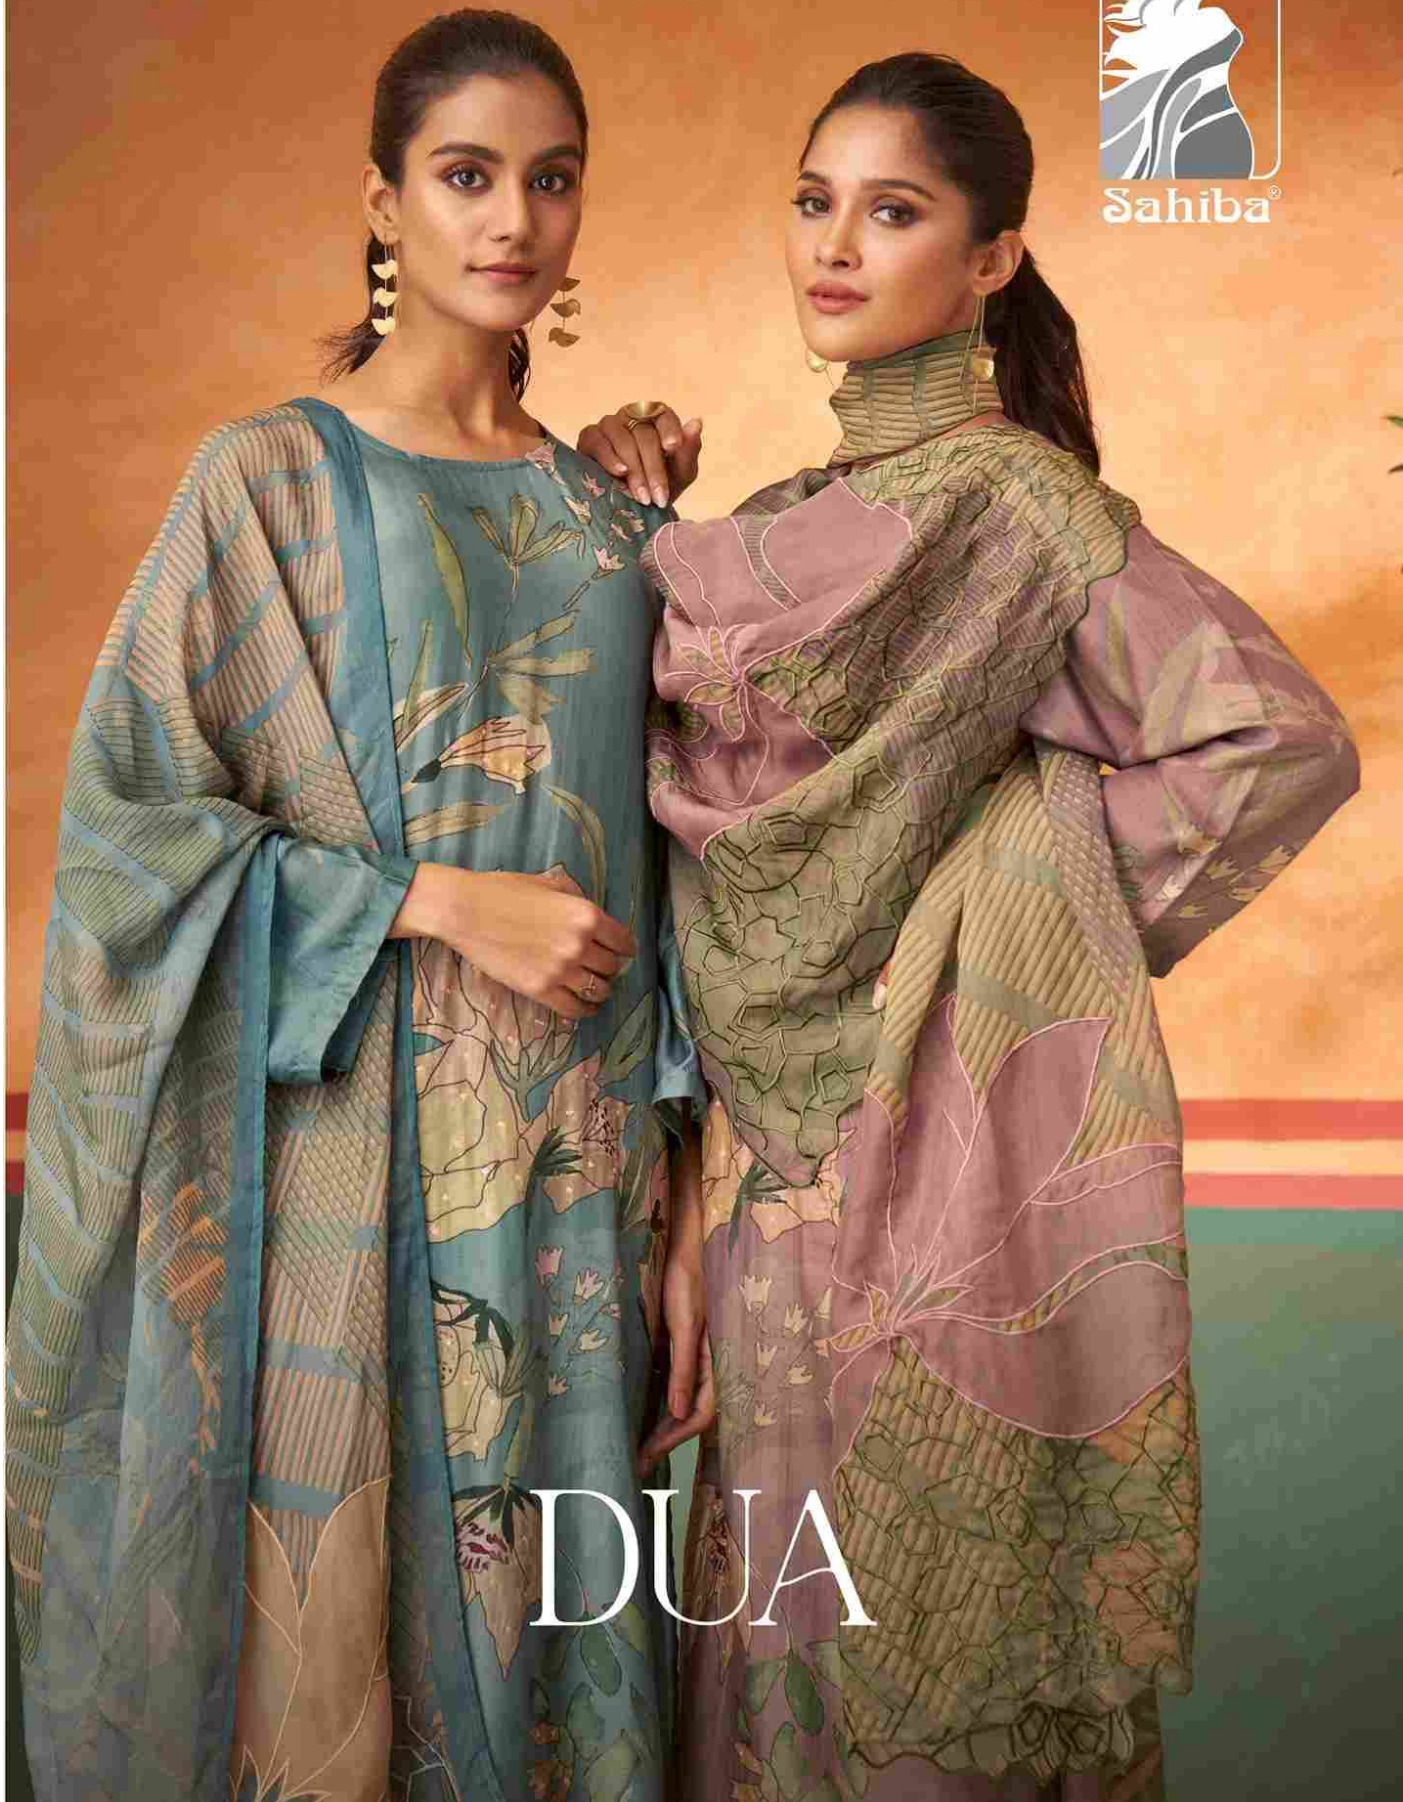

Sahiba®

DUUA

DUA

6536

6546

6547

6536

Sahiba®

DUA

RATE LIST

H S N CODE - 520851

DESIGN NO

6546 - 6547 - 6536

DESCRIPTION

TOP - UNIQUE MUSLIN SILK DIGITAL PRINT WITH HAND WORK

BOTTOM - MULBERRY SATIN

DUPATTA - MUSLIN SILK DIGITAL PRINT WITH EMBROIDERY AND

BUTTA PATCH ORGANZA SILK DYED WITH EMBROIDERY AND THREADLE

**{ RATE
RS, 2195/- }**

A SET OF 1 DESIGN x 3 COLORWAY

TOTAL SUITS = 3