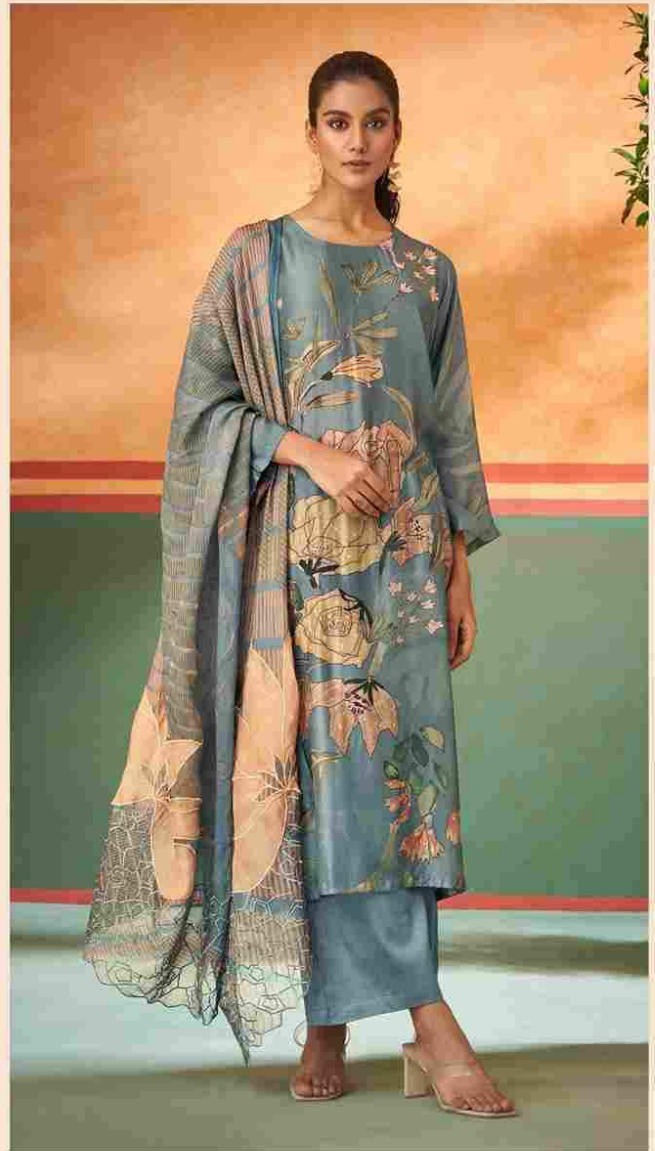

Sahiba®

DUUA

DUA

6536

6546

6547

6536

Sahiba®

DUA

RATE LIST

H S N CODE - 520851

DESIGN NO

6546 - 6547 - 6536

DESCRIPTION

TOP - UNIQUE MUSLIN SILK DIGITAL PRINT WITH HAND WORK

BOTTOM - MULBERRY SATIN

DUPATTA - MUSLIN SILK DIGITAL PRINT WITH EMBROIDERY AND

BUTTA PATCH ORGANZA SILK DYED WITH EMBROIDERY AND THREADLE

**{ RATE
RS, 2195/- }**

A SET OF 1 DESIGN x 3 COLORWAY

TOTAL SUITS = 3