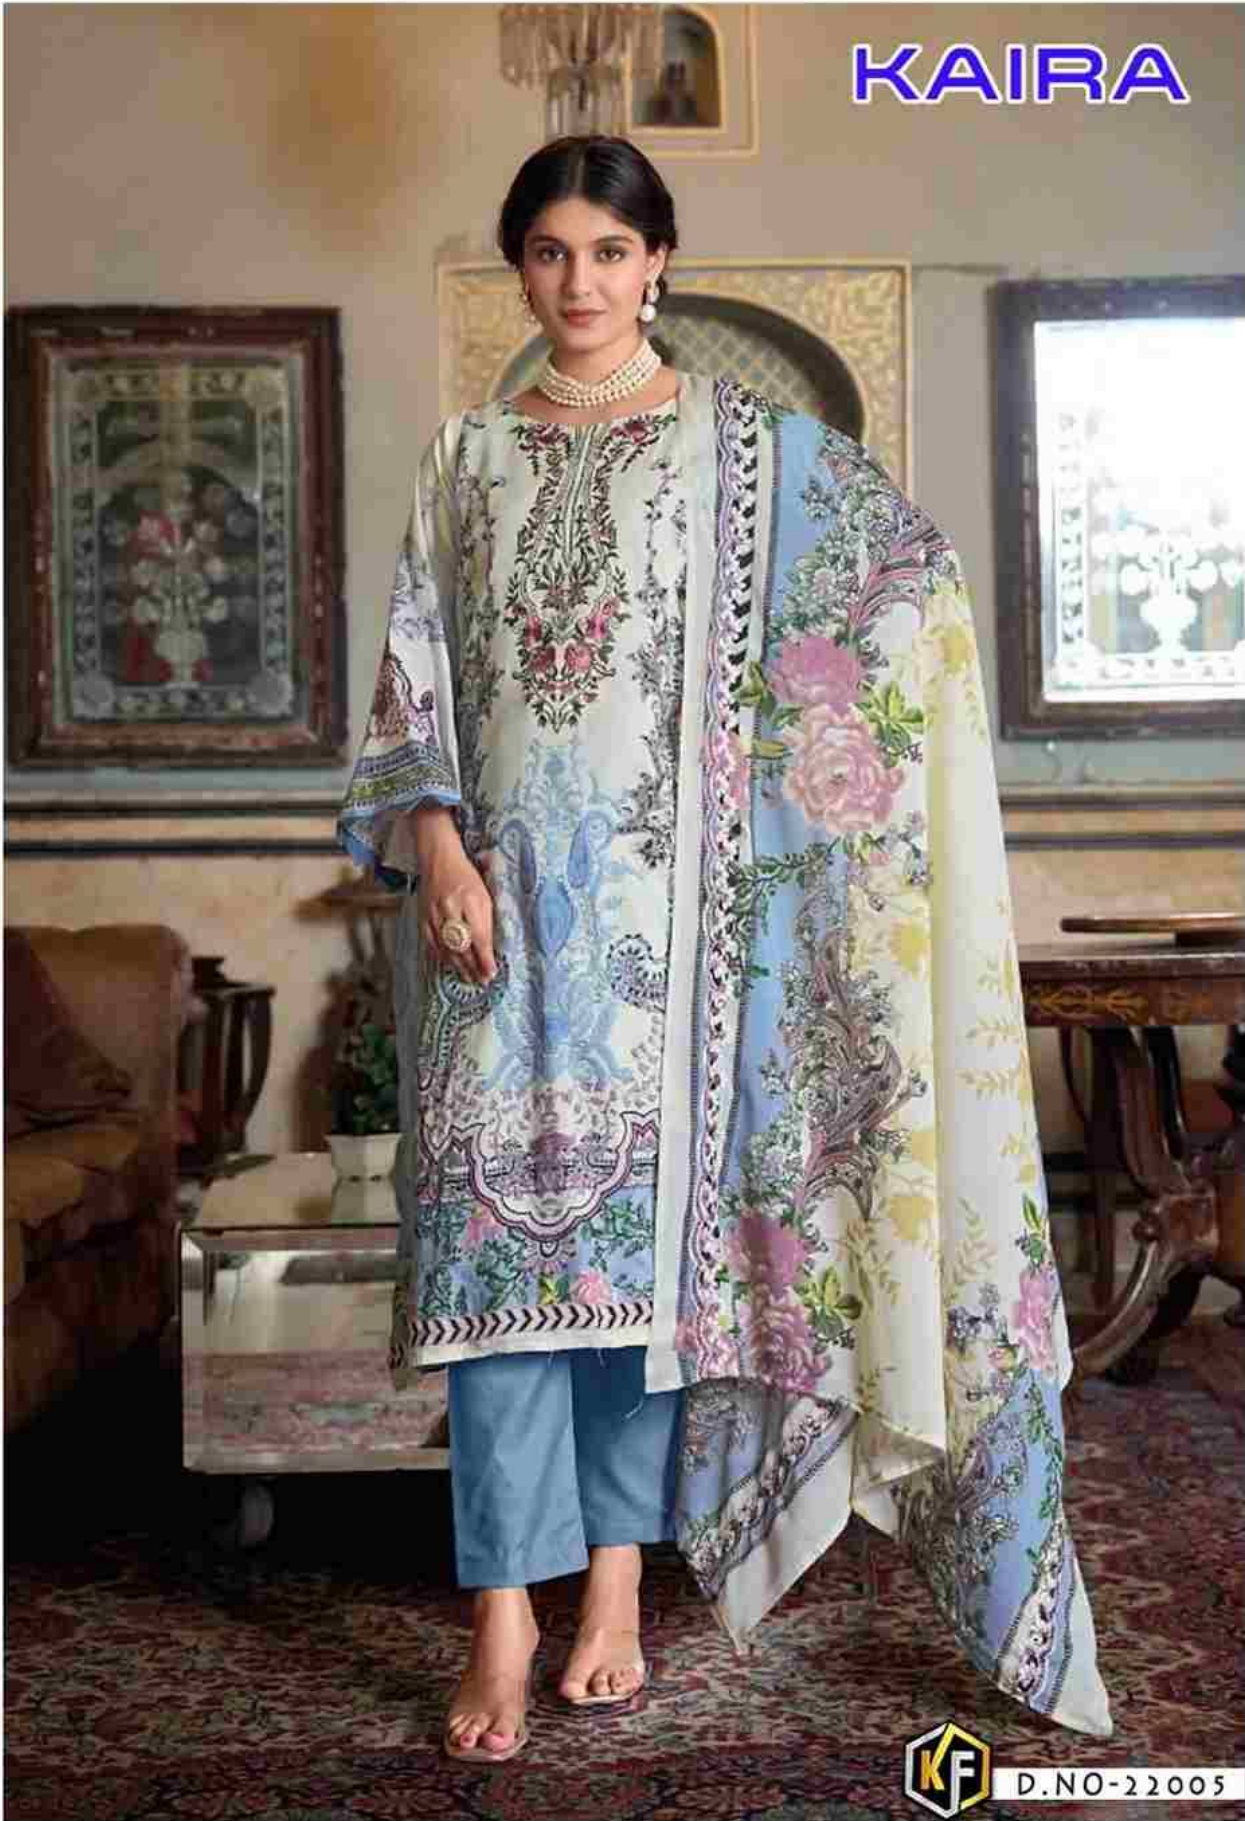

KAIRA

D.NO-22005