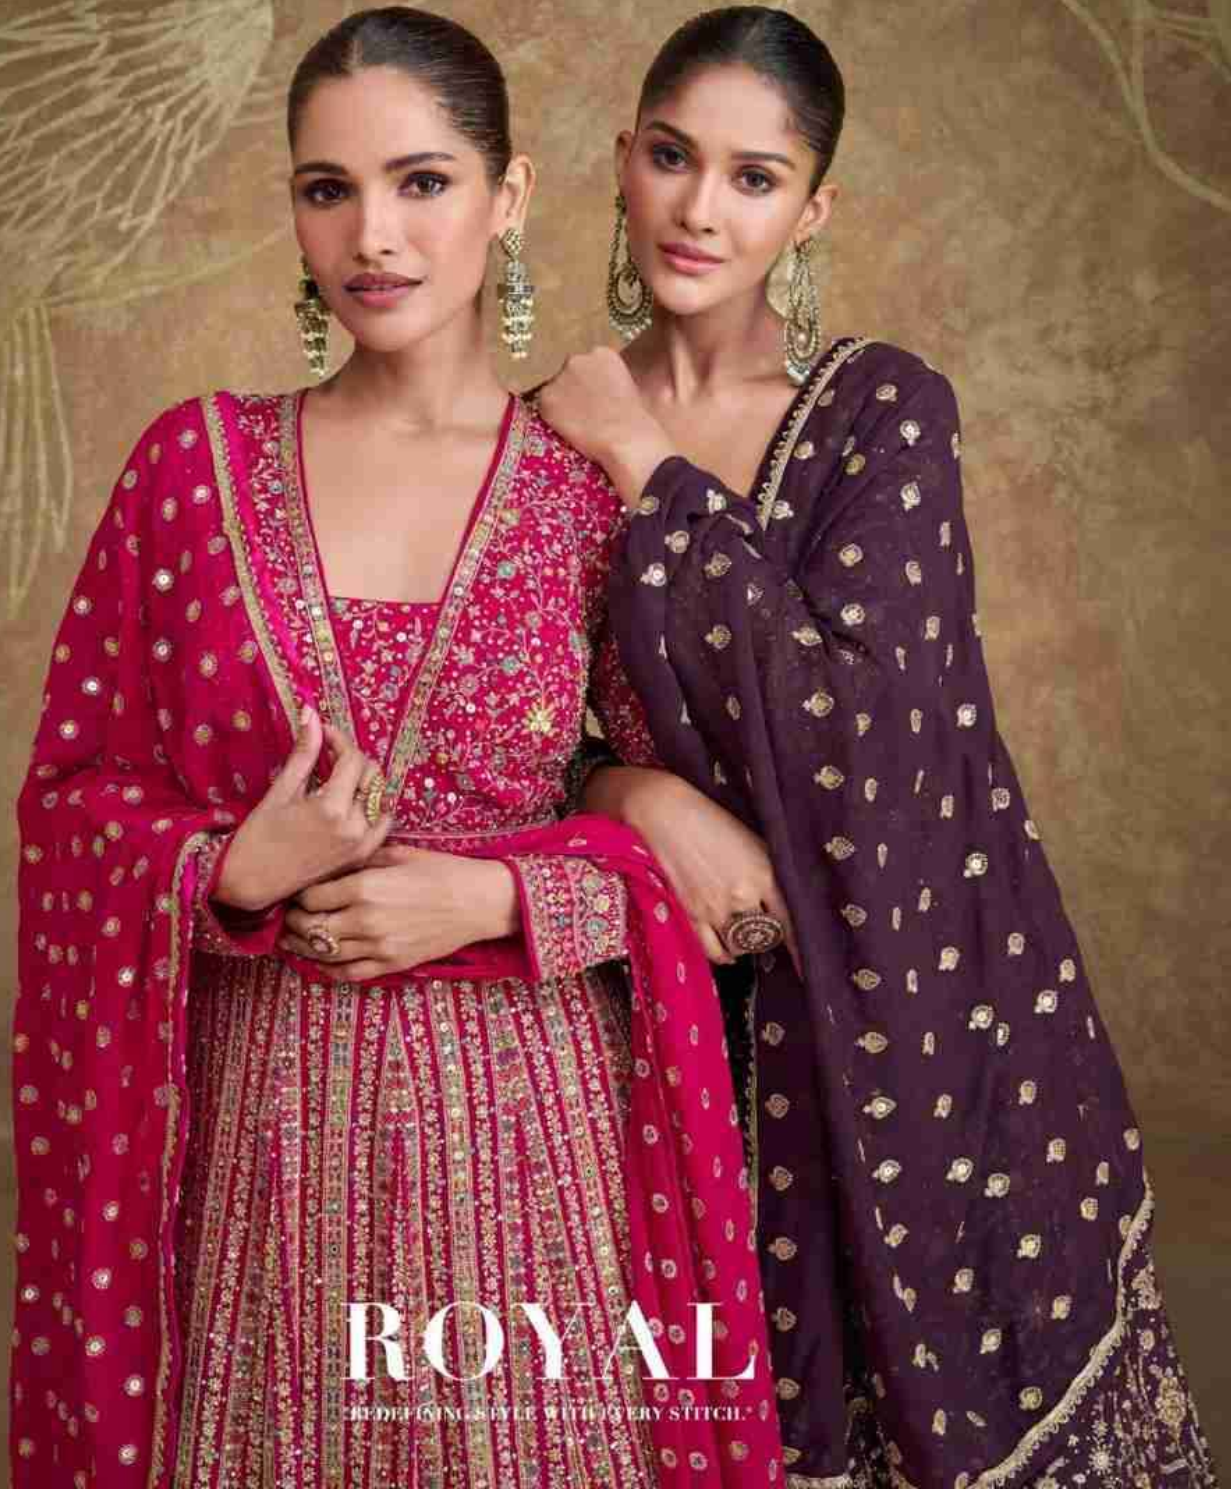

SAYURI[®]
Designer

ROYAL

BRIDING STYLE WITH EVERY STITCH.

SAYURI[®]
Designer

Step into the season with grace and confidence // D NO-5652

FEEL BE

5650

5651

5652

SAYURI[®]
Designer

ROYAL

"REDEFINING STYLE WITH EVERY STITCH."