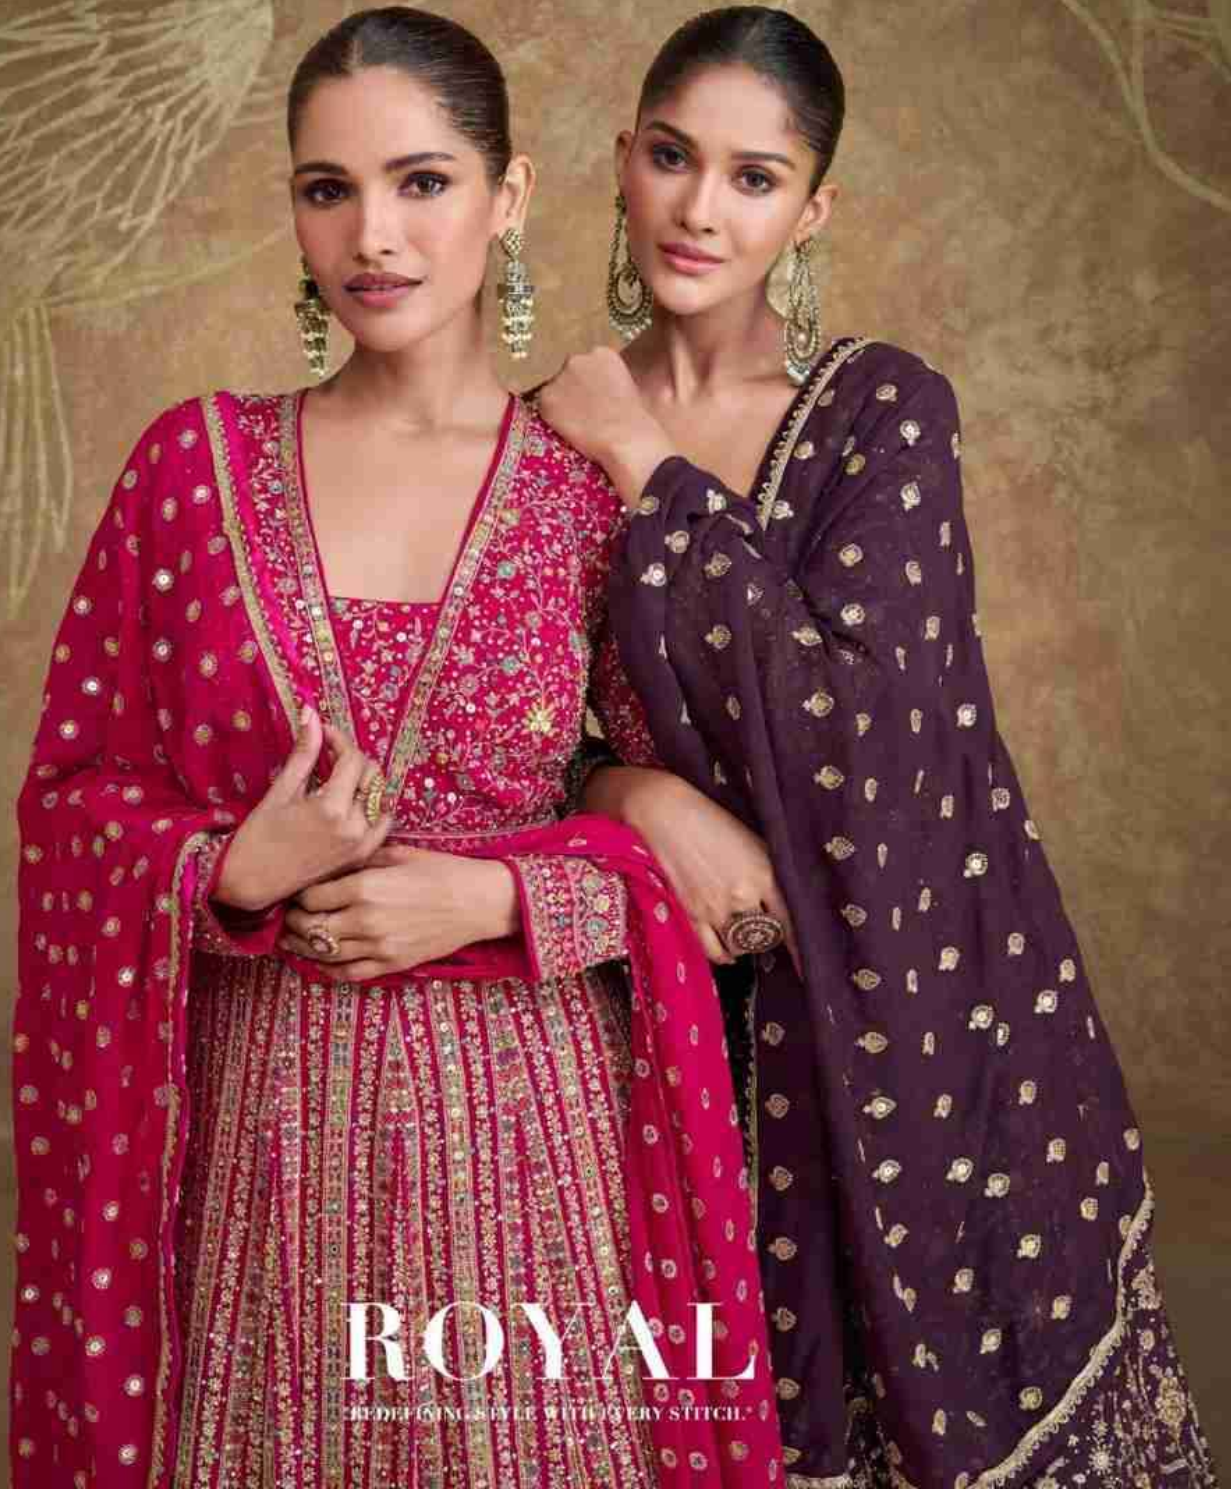

SAYURI®  
Designer

ROYAL

BRIDING STYLE WITH EVERY STITCH.

SAYURI<sup>®</sup>  
Designer

Step into the season with grace and confidence // D NO-5652

FEEL BE

5650

5651

5652

SAYURI<sup>®</sup>  
Designer

ROYAL

"REDEFINING STYLE WITH EVERY STITCH."