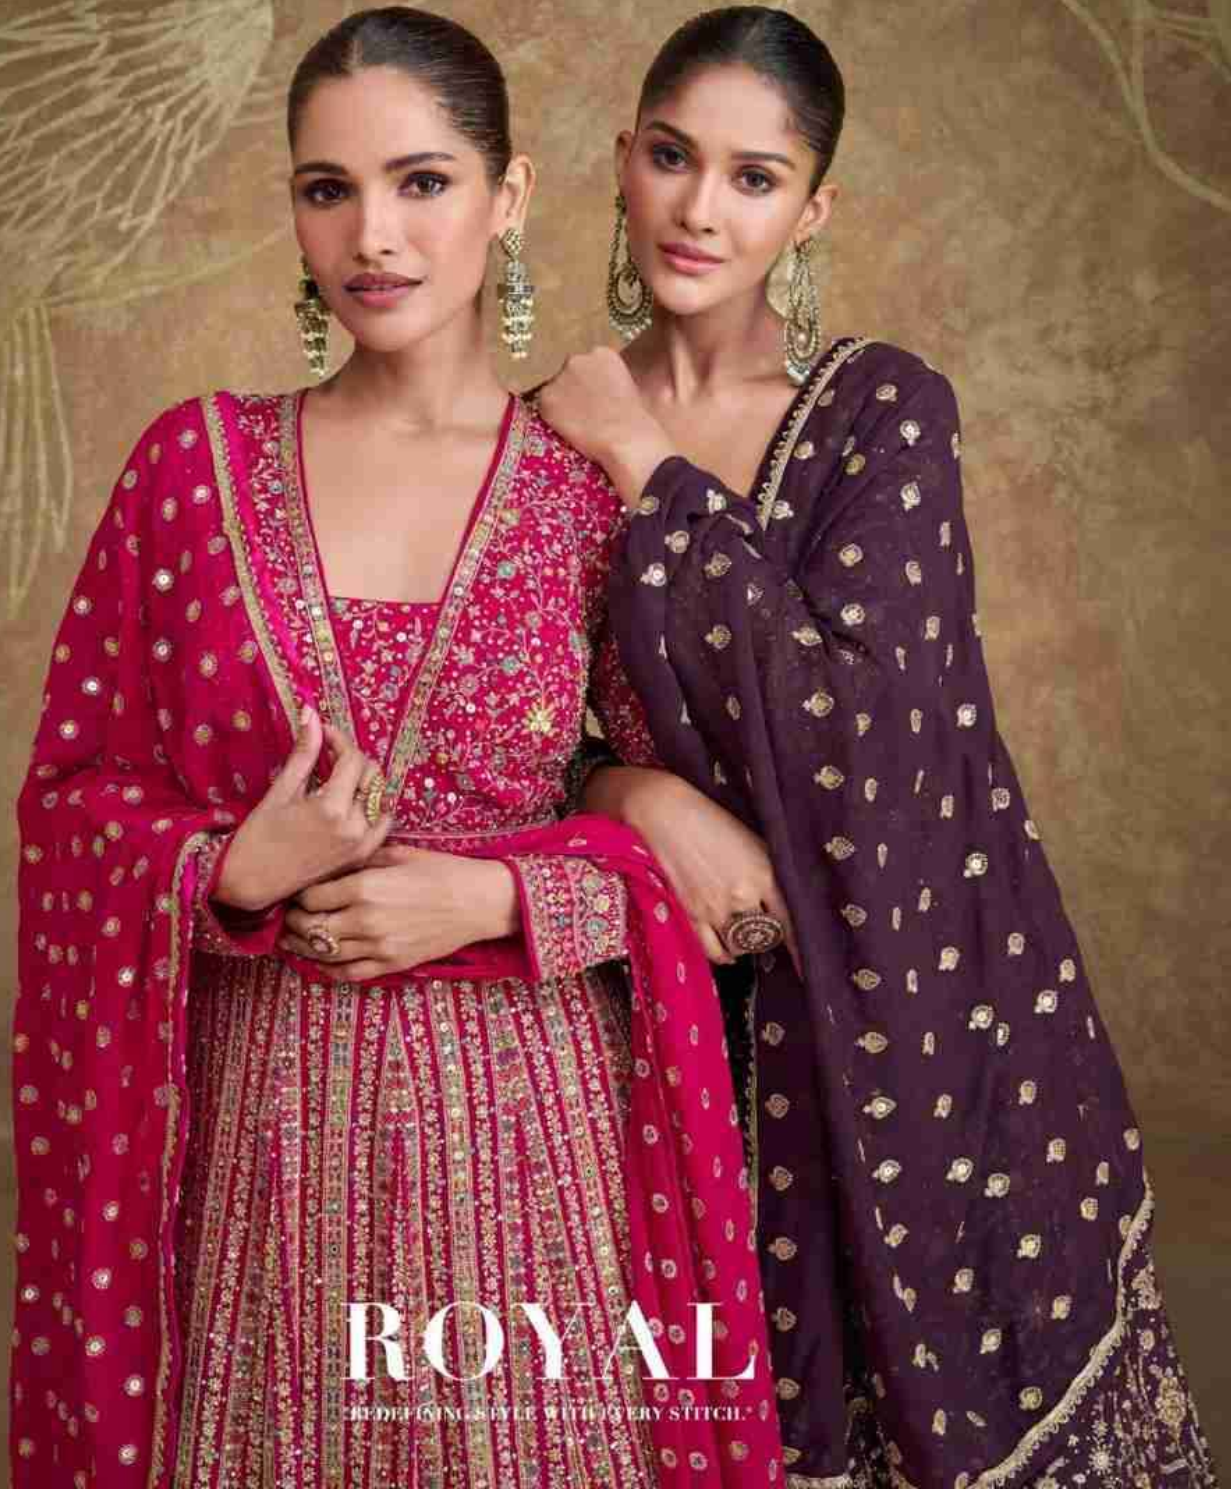

SAYURI<sup>®</sup>  
Designer

ROYAL

BRIDING STYLE WITH EVERY STITCH.

SAYURI<sup>®</sup>  
Designer

Step into the season with grace and confidence // D NO-5652

FEEL BE

5650

5651

5652

SAYURI<sup>®</sup>  
Designer

ROYAL

"REDEFINING STYLE WITH EVERY STITCH."