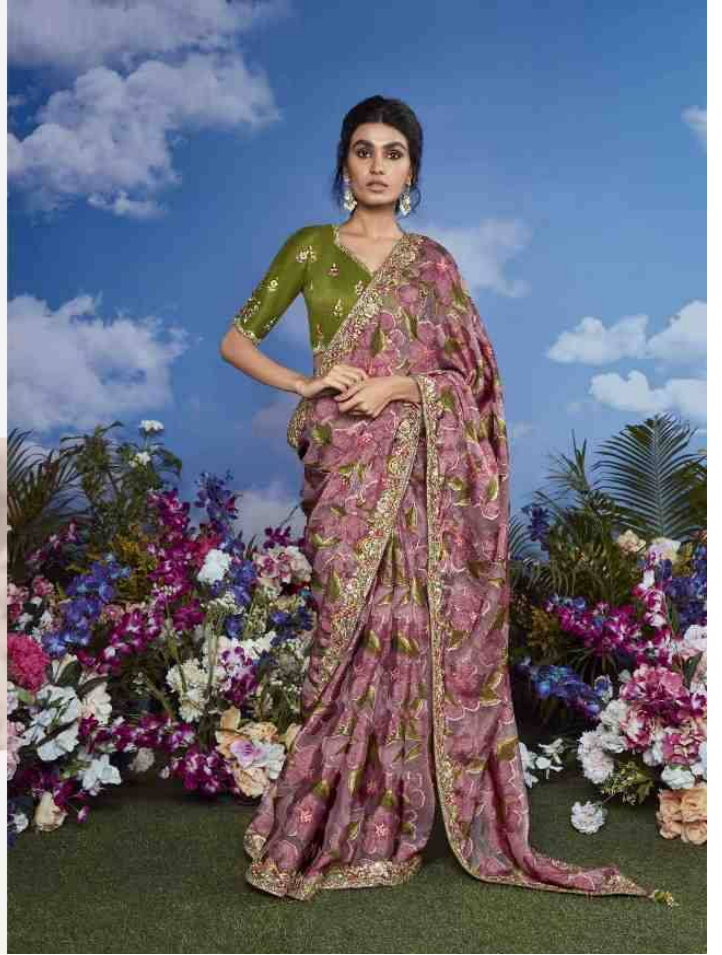

PERFECTING FASHION

KIMORA®

KS 5287