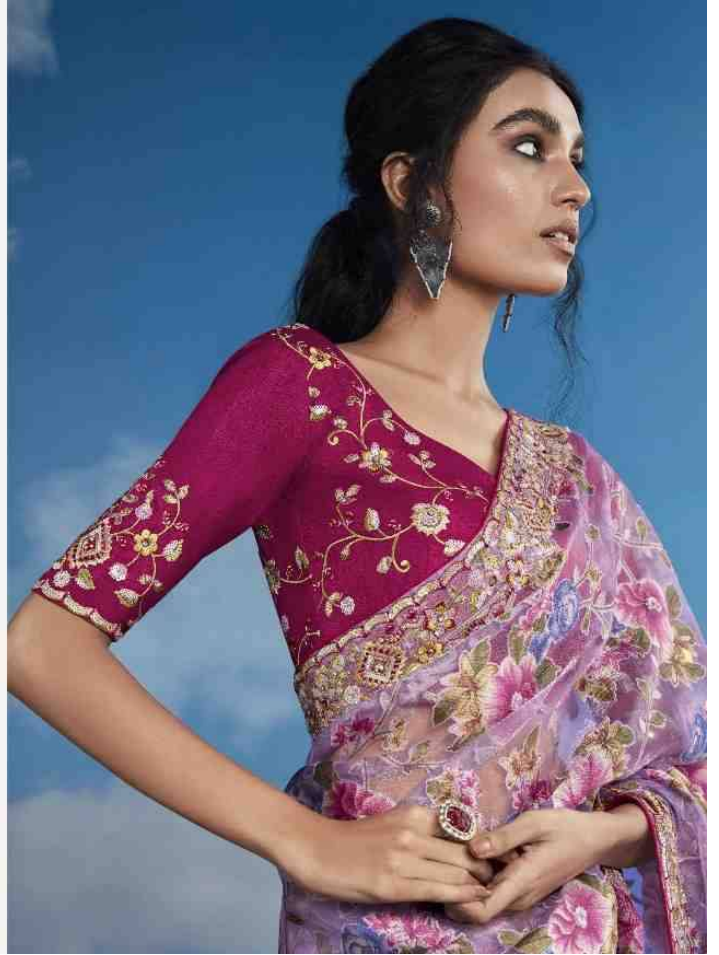

KIMORA<sup>®</sup>

• PREMIUM •

Bagicha

COMING SOON

KIMORA®

**kimora®**

KS 5283

**Grace Personified**

When your beauty, confidence and self-love truly shine through, grace is personified.

KIMORA

KS 5284

Kimora is the epitome of style, where tradition meets modernity, celebrated in our sophisticated collection of sarees, a reflection of our rich heritage.

**Cultural Identity**

KS 5286

PERFECTING FASHION

Handcrafted by handloom weavers in the heart of India, this saree is a masterpiece of traditional craftsmanship. The vibrant green and pink hues are complemented by delicate floral motifs and gold embroidery, creating a look that is both elegant and timeless.