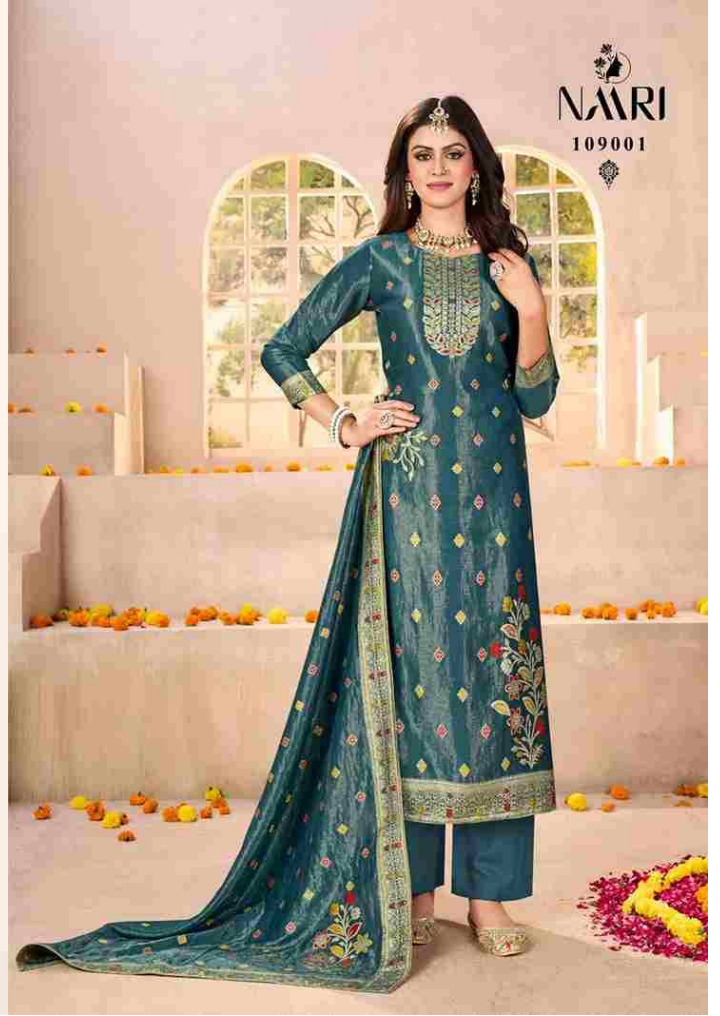

NARI

STREET
(भारतीय नारी)

Decorative vertical line of small floral motifs.

NARI
109004

NAARI

STREE
(भारतीय नारी)

109001

109002

109003

109004

Presenting To You Our New Catalogue

STREE
(भारतीय नारी)

-: TOP :-

PURE SHIMMER JACARD WITH SIROSKI WORK

-: INNER :-

VISCOUS REYON

-: BOTTOM :-

VISCOUS REYON

-: DUPATTA :-

PURE SHIMMER JACARD

Follow on 