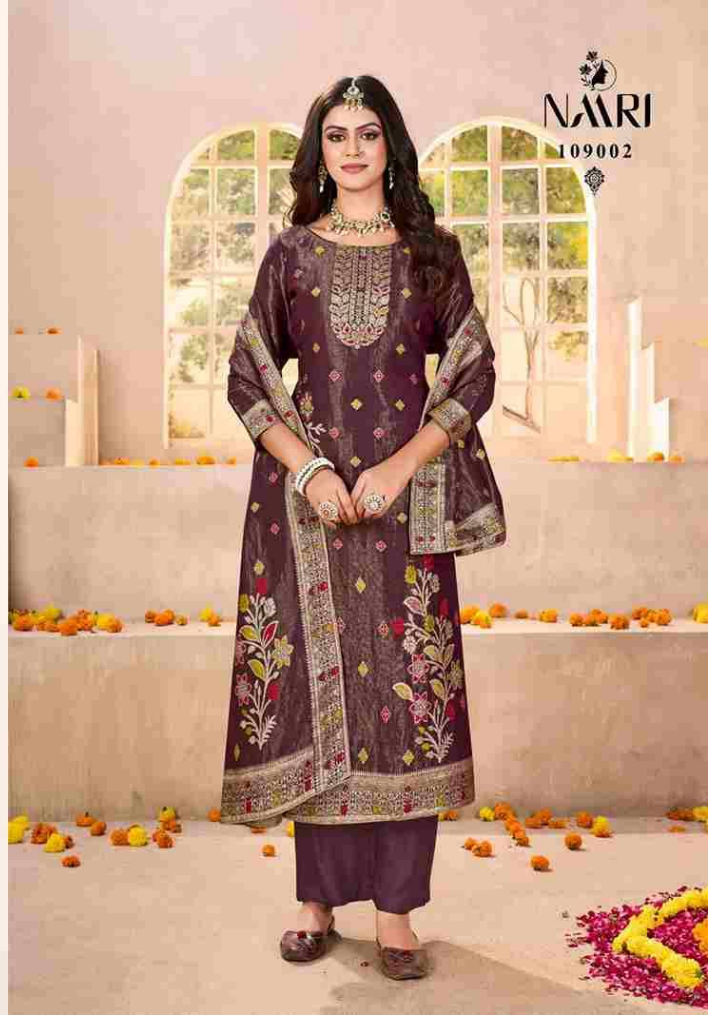

NARI

STREET
(भारतीय नारी)

Decorative vertical line of small floral motifs.

NARI
109004

NAARI

STREE
(भारतीय नारी)

109001

109002

109003

109004

Presenting To You Our New Catalogue

STREE
(भारतीय नारी)

-: TOP :-

PURE SHIMMER JACARD WITH SIROSKI WORK

-: INNER :-

VISCOUS REYON

-: BOTTOM :-

VISCOUS REYON

-: DUPATTA :-

PURE SHIMMER JACARD

Follow on 