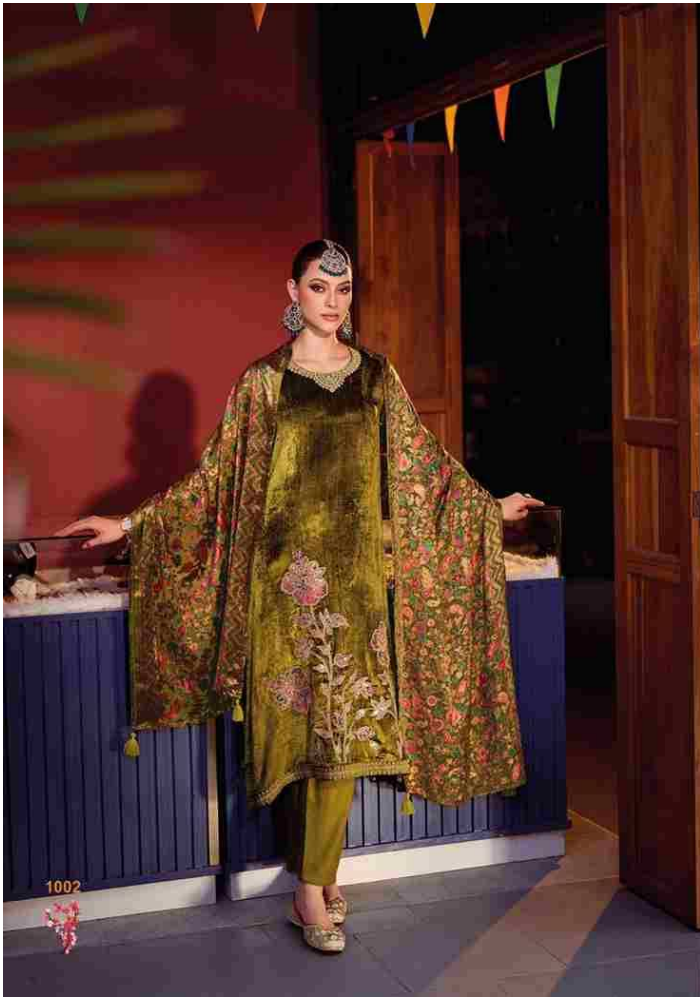

Mughal Garden

1004

GULL JEE

1006

Mughal Garden

1001

1002

1003

1004

1005

1006

Mughal Garden

FABRICS DETAILS

: TOP :

VISCOSE VELVET WITH HEAVY PATCH WORK EMBROIDERY

: BOTTAM :

VISCOSE PASHMINA

: DUPATTA :

VISCOSE VELVET PALACHI

RATE :-2699+GST

Total Pics :-06