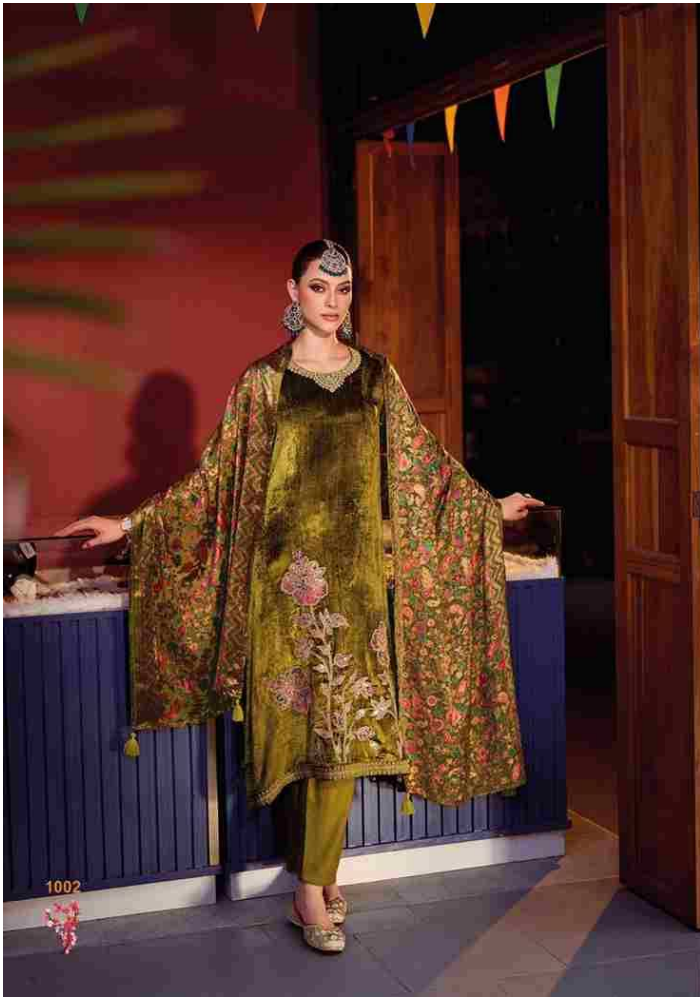

Mughal Garden

1002

GULL JEE

1004

GULL JEE

1006

Mughal Garden

1001

1002

1003

1004

1005

1006

Mughal Garden

FABRICS DETAILS

: TOP :

VISCOSE VELVET WITH HEAVY PATCH WORK EMBROIDERY

: BOTTAM :

VISCOSE PASHMINA

: DUPATTA :

VISCOSE VELVET PALACHI

RATE :-2699+GST

Total Pics :-06