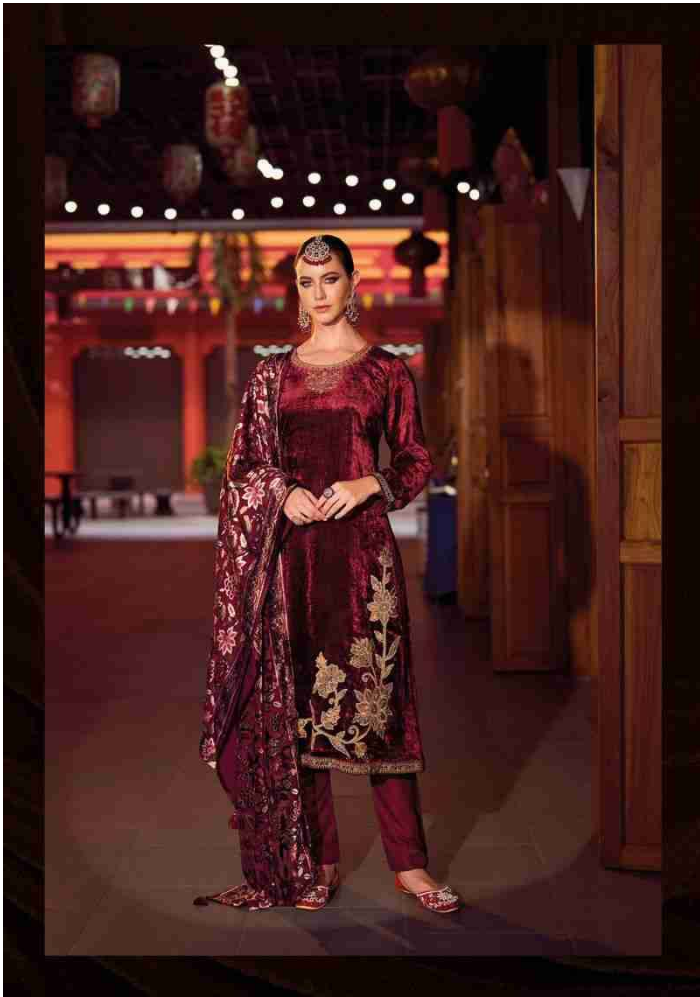

Mughal Garden

1004

GULL JEE

1006

Mughal Garden

1001

1002

1003

1004

1005

1006

Mughal Garden

FABRICS DETAILS

: TOP :

VISCOSE VELVET WITH HEAVY PATCH WORK EMBROIDERY

: BOTTAM :