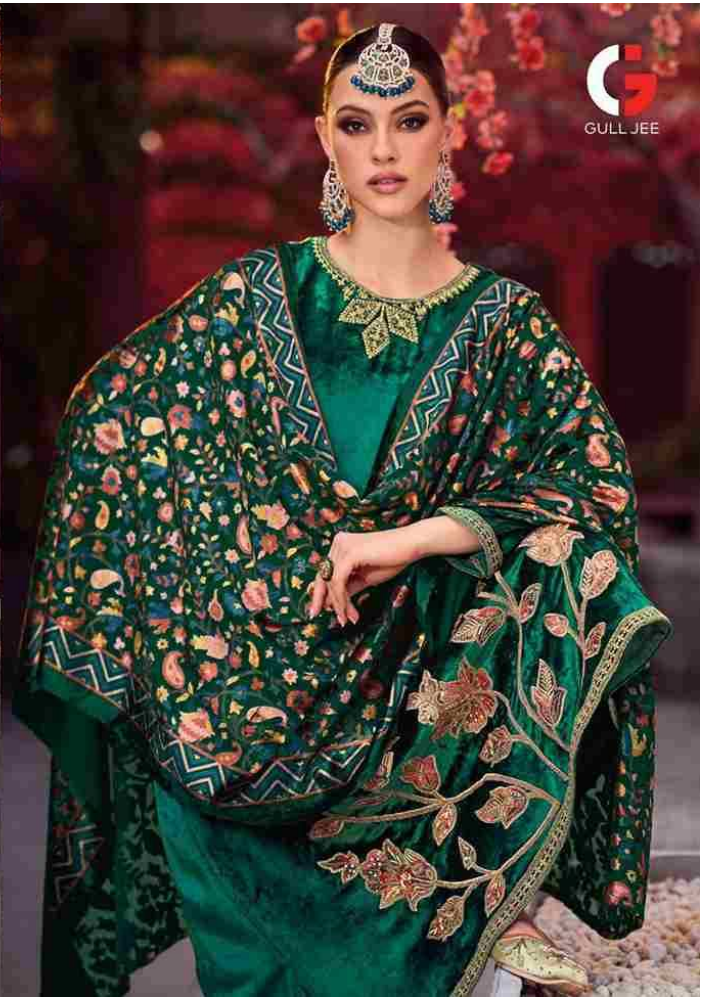

Mughal Garden

1004

GULL JEE

1006

Mughal Garden

1001

1002

1003

1004

1005

1006

Mughal Garden

FABRICS DETAILS

: TOP :

VISCOSE VELVET WITH HEAVY PATCH WORK EMBROIDERY

: BOTTAM :