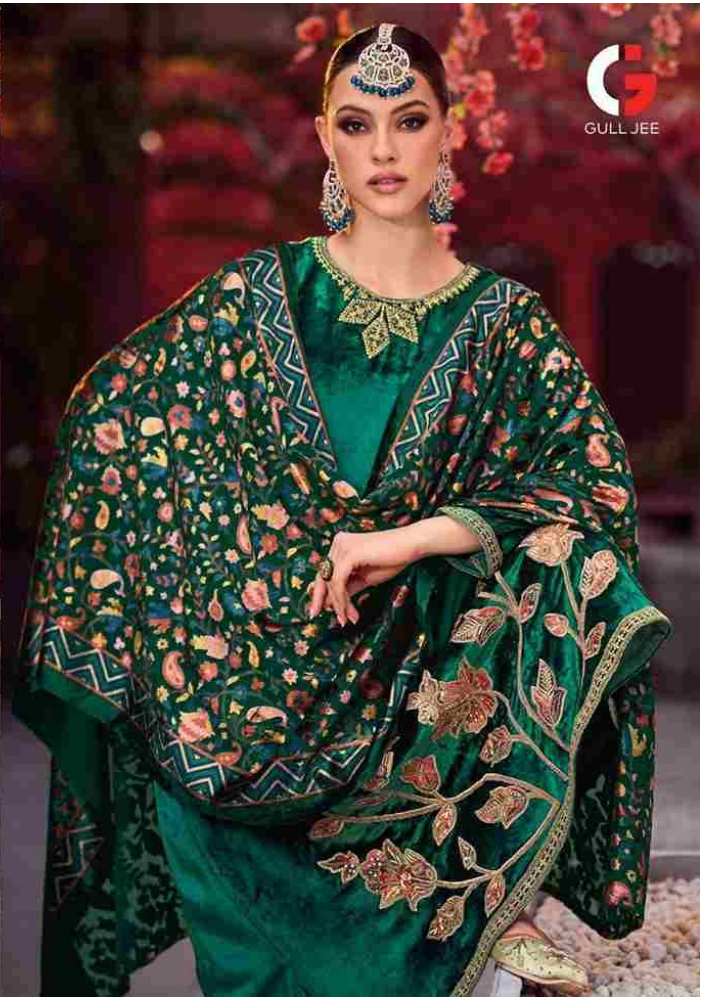

Mughal Garden

1004

GULL JEE

1006

Mughal Garden

1001

1002

1003

1004

1005

1006

Mughal Garden

FABRICS DETAILS

: TOP :

VISCOSE VELVET WITH HEAVY PATCH WORK EMBROIDERY

: BOTTAM :