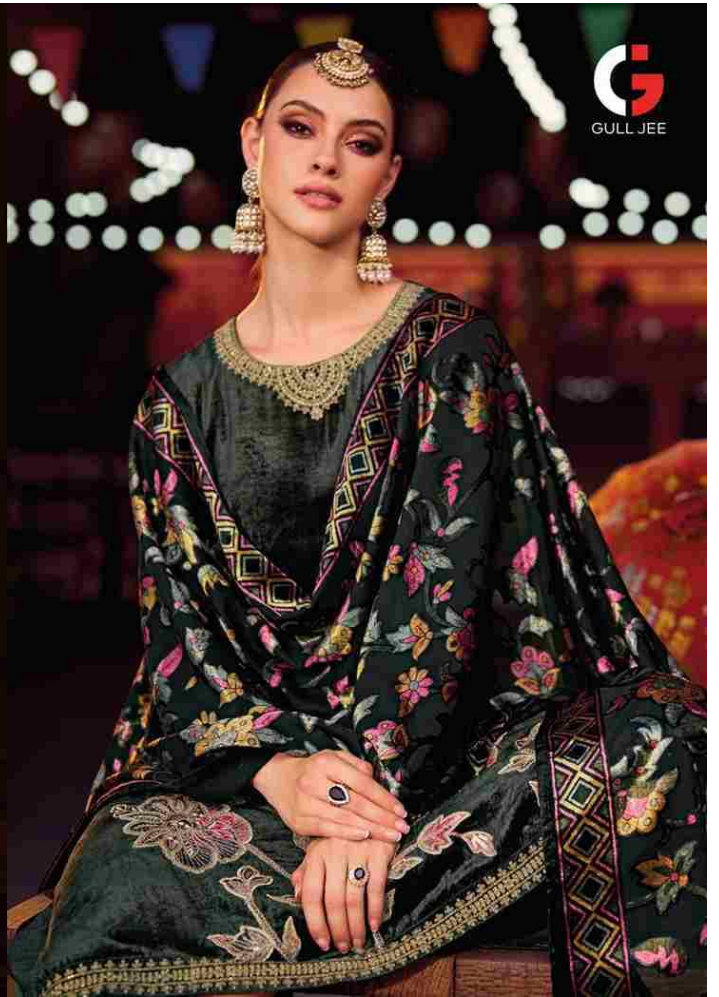

Mughal Garden

1004

GULL JEE

1006

Mughal Garden

1001

1002

1003

1004

1005

1006

Mughal Garden

FABRICS DETAILS

: TOP :

VISCOSE VELVET WITH HEAVY PATCH WORK EMBROIDERY

: BOTTAM :