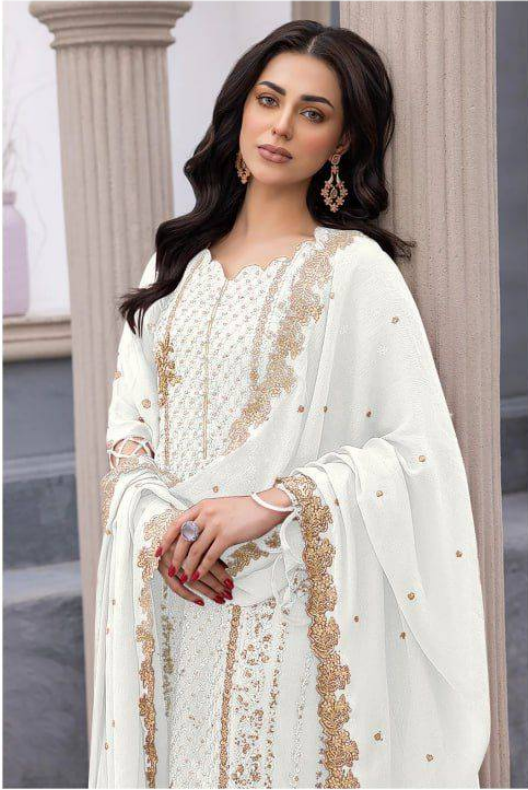

BELIEVE

For Your Style

TOP - GEORGETTE WITH EMBROIDERY
BOTTOM - SANTOON
DUPATTA GEORGETTE WITH EMBROIDERY
INNER - SANTOON

D.NO.158 - B

BELIEVE

TOP - GEORGETTE WITH EMBROIDERY
BOTTOM - SANTOON
DUPATTA GEORGETTE WITH EMBROIDERY
INEER - SANTOON

D.NO.158 - A

BELIEVE

For Your Style

TOP - GEORGETTE WITH EMBROIDERY
BOTTOM - SANTOON
DUPATTA GEORGETTE WITH EMBROIDERY
INNER - SANTOON

D.NO.158 - B

BELIEVE

Your Own Style

TOP - GEORGETTE WITH EMBROIDERY
BOTTOM - SANTOON
DUPATTA GEORGETTE WITH EMBROIDERY
INEER - SANTOON

D.NO.158 - C

BELIEVE

TOP - GEORGETTE WITH EMBROIDERY
BOTTOM - SANTOON
DUPATTA GEORGETTE WITH EMBROIDERY
INEER - SANTOON

D.NO.158 - D

TOP - GEORGETTE WITH EMBROIDERY
BOTTOM - SANTOON
DUPATTA GEORGETTE WITH EMBROIDERY
INNER - SANTOON