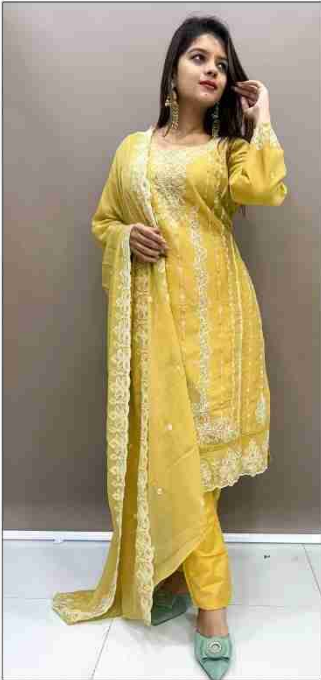

Serine
Pakistani Suit
A BRAND BY MEGHA EXPORT

S - 342 B

TOP - STAR GEORGETTE HEAVY EMBROIDERY WITH KHATLI WORK

BOTTOM - INNER - DULL SHANTUN

DUPATTA - STAR GEORGETTE HEAVY EMBROIDERY

*Serine*TM
Pakistani Suit
A BRAND BY MEGHA EXPORT

S - 342 A

TOP - STAR GEORGETTE HEAVY EMBROIDERY WITH KHATLI WORK

BOTTOM - INNER - DULL SHANTUN

DUPATTA - STAR GEORGETTE HEAVY EMBROIDERY

Serine
Pakistani Suit
A BRAND BY MEGHA EXPORT

S - 342 B

TOP - STAR GEORGETTE HEAVY EMBROIDERY WITH KHATLI WORK

BOTTOM - INNER - DULL SHANTUN

DUPATTA - STAR GEORGETTE HEAVY EMBROIDERY

Serene
Pakistani Suit
A BRAND BY MEGHA EXPORT

S - 342 C

TOP - STAR GEORGETTE HEAVY EMBROIDERY WITH KHATLI WORK

BOTTOM - INNER - DULL SHANTUN

DUPATTA - STAR GEORGETTE HEAVY EMBROIDERY

*Serene*TM
Pakistani Suit
A BRAND BY MEGHA EXPORT

S - 342 D

TOP - STAR GEORGETTE HEAVY EMBROIDERY WITH KHATLI WORK

BOTTOM - INNER - DULL SHANTUN

DUPATTA - STAR GEORGETTE HEAVY EMBROIDERY