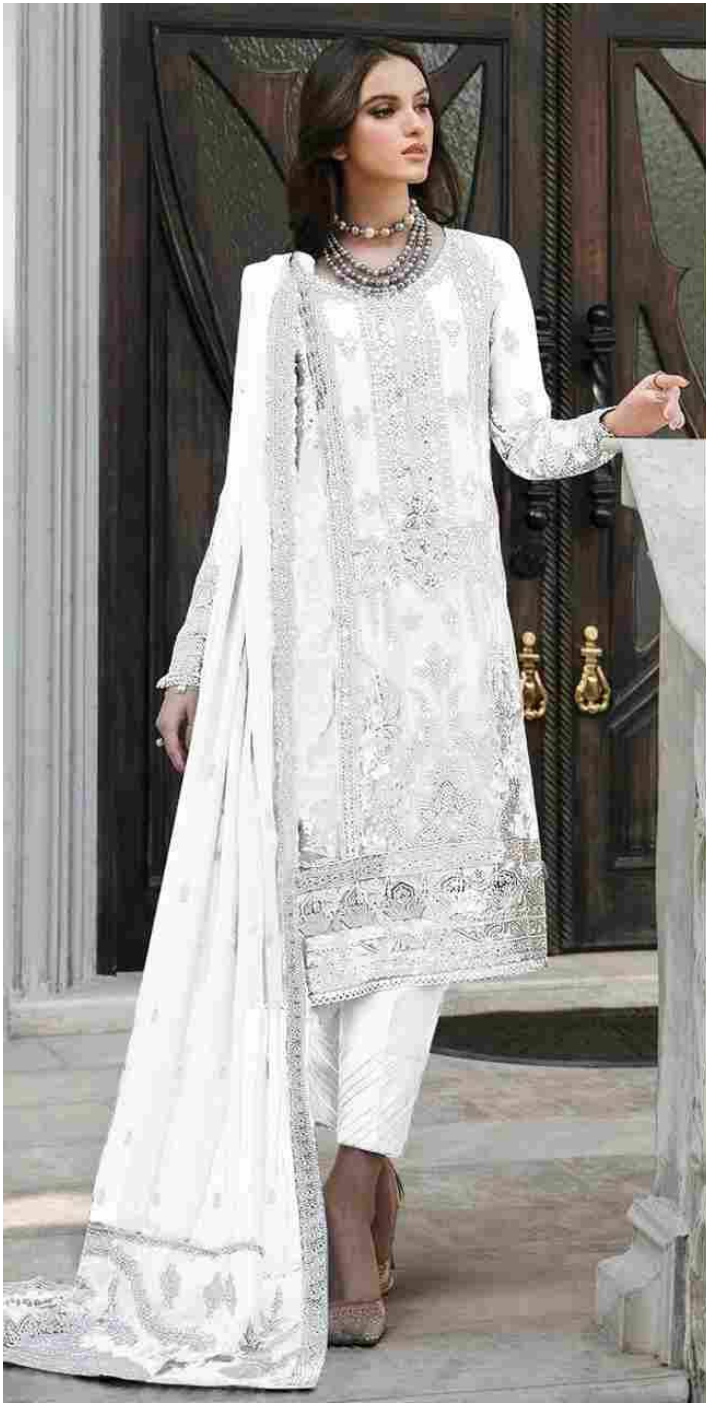

Serene[®]
Pakistani Suit

A BRAND BY MEGHA EXPORT

S - 228 P

TOP -FOX GEORGETTE EMBROIDERY WITH
KHALTI WORK
INNER BOTTOM --DUAL SANTUN
DUPATTA - FOX GEORGETTE EMBROIDERY
WORK

Serene[®]
Pakistani Suit

A BRAND BY MEGHA EXPORT

S - 228 O

TOP -FOX GEORGETTE EMBROIDERY WITH
KHALTI WORK
INNER BOTTOM --DUAL SANTUN
DUPATTA - FOX GEORGETTE EMBROIDERY
WORK

Serene[®]
Pakistani Suit

A BRAND BY MEGHA EXPORT

S - 228 P

TOP - FOX GEORGETTE EMBROIDERY WITH
KHALTI WORK
INNER BOTTOM -- DUAL SANTUN
DUPATTA - FOX GEORGETTE EMBROIDERY
WORK

Serene[®]
Pakistani Suit
A BRAND BY MEGHA EXPORT
S - 228 Q

TOP -FOX GEORGETTE EMBROIDERY WITH
KHALI WORK
INNER BOTTOM --DUAL SANTUN
DUPATTA - FOX GEORGETTE EMBROIDERY
WORK

Serene[®]
Pakistani Suit

A BRAND BY MEGHA EXPORT

S - 228 R

TOP - FOX GEORGETTE EMBROIDERY WITH
KHALTI WORK
INNER BOTTOM -- DUAL SANTUN
DUPATTA - FOX GEORGETTE EMBROIDERY
WORK

Serene[®]
Pakistani Suit

A BRAND BY MEGHA EXPORT

S - 228 S

TOP -FOX GEORGETTE EMBROIDERY WITH
KHALTI WORK
INNER BOTTOM --DUAL SANTUN
DUPATTA - FOX GEORGETTE EMBROIDERY
WORK