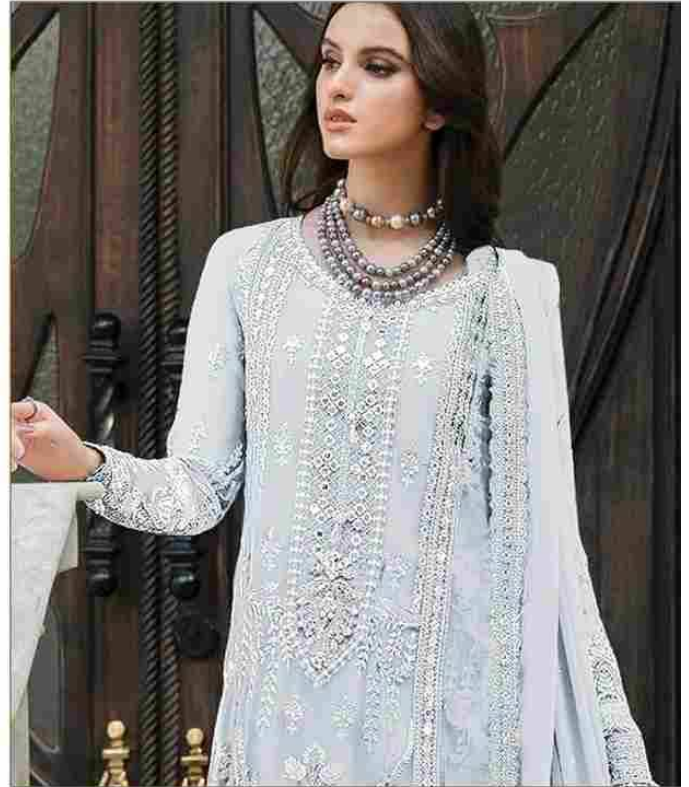

Serene[®]
Pakistani Suit

A BRAND BY **MEGHA EXPORT**

S - 228 P

TOP -FOX GEORGETTE EMBROIDEREY WITH
Khatli Work
INNER BOTTOM --DUAL SANTUN
DUPATTA - FOX GEORGETTE EMBROIDERY
WORK

Serene[®]
Pakistani Suit

A BRAND BY MEGHA EXPORT

S - 228 O

TOP - FOX GEORGETTE EMBROIDERY WITH
KHALTI WORK
INNER BOTTOM -- DUAL SANTUN
DUPATTA - FOX GEORGETTE EMBROIDERY
WORK

Serene[®]
Pakistani Suit

A BRAND BY **MEGHA EXPORT**

S - 228 P

TOP - FOX GEORGETTE EMBROIDERY WITH
KHALTI WORK
INNER BOTTOM -- DUAL SANTUN
DUPATTA - FOX GEORGETTE EMBROIDERY
WORK

Serene[®]
Pakistani Suit
A BRAND BY MEGHA EXPORT
S - 228 Q

TOP -FOX GEORGETTE EMBROIDERY WITH
KHALTI WORK
INNER BOTTOM --DUAL SANTUN
DUPATTA - FOX GEORGETTE EMBROIDERY
WORK

Serene[®]
Pakistani Suit

A BRAND BY MEGHA EXPORT

S - 228 R

TOP - FOX GEORGETTE EMBROIDERY WITH
KHALTI WORK
INNER BOTTOM -- DUAL SANTUN
DUPATTA - FOX GEORGETTE EMBROIDERY
WORK

Serene[®]
Pakistani Suit

A BRAND BY MEGHA EXPORT

S - 228 S

TOP -FOX GEORGETTE EMBROIDERY WITH
KHALTI WORK
INNER BOTTOM --DUAL SANTUN
DUPATTA - FOX GEORGETTE EMBROIDERY
WORK