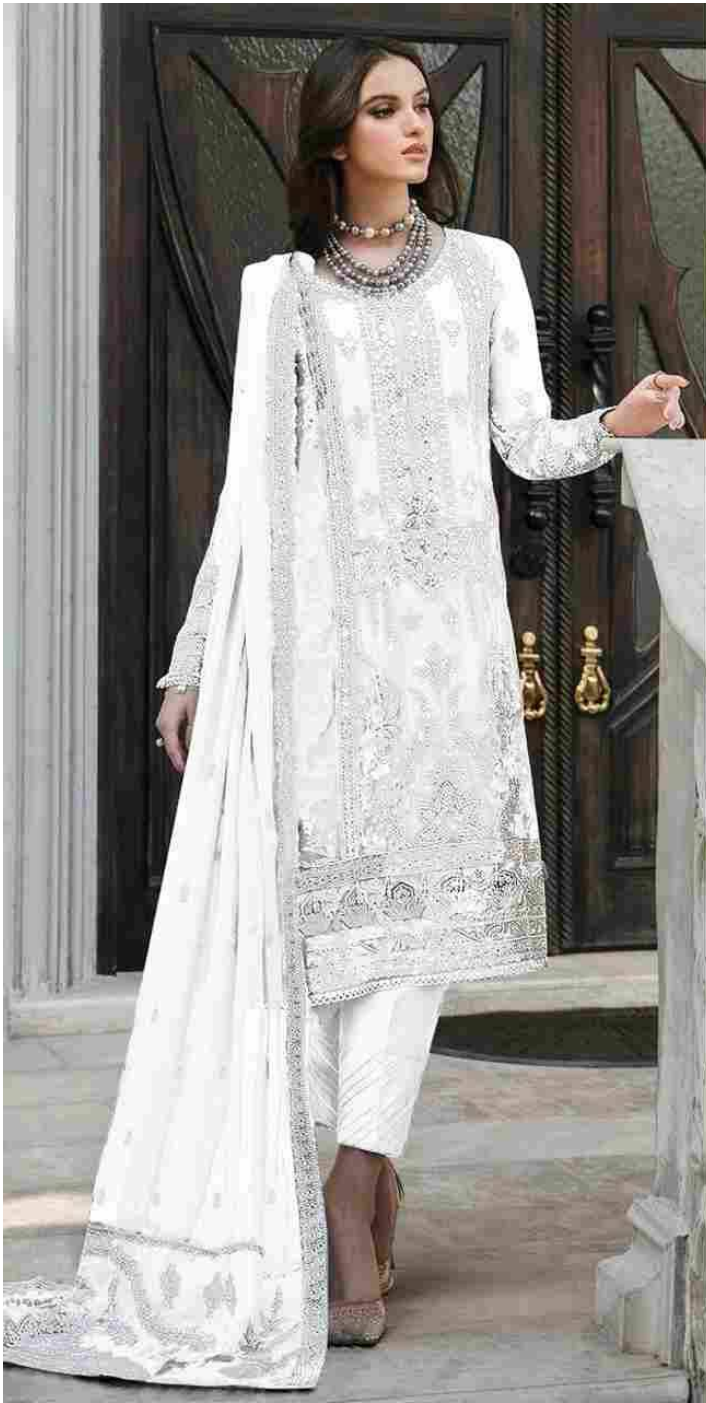

Serene[®]
Pakistani Suit

A BRAND BY **MEGHA EXPORT**

S - 228 P

TOP -FOX GEORGETTE EMBROIDEREY WITH
Khatli Work
INNER BOTTOM --DUAL SANTUN
DUPATTA - FOX GEORGETTE EMBROIDERY
WORK

Serene[®]
Pakistani Suit

A BRAND BY MEGHA EXPORT

S - 228 O

TOP - FOX GEORGETTE EMBROIDERY WITH
KHALTI WORK
INNER BOTTOM -- DUAL SANTUN
DUPATTA - FOX GEORGETTE EMBROIDERY
WORK

Serene[®]
Pakistani Suit

A BRAND BY **MEGHA EXPORT**

S - 228 P

TOP - FOX GEORGETTE EMBROIDERY WITH
KHALTI WORK
INNER BOTTOM -- DUAL SANTUN
DUPATTA - FOX GEORGETTE EMBROIDERY
WORK

Serene[®]
Pakistani Suit
A BRAND BY MEGHA EXPORT
S - 228 Q

TOP -FOX GEORGETTE EMBROIDERY WITH
KHALTI WORK
INNER BOTTOM --DUAL SANTUN
DUPATTA - FOX GEORGETTE EMBROIDERY
WORK

Serene[®]
Pakistani Suit

A BRAND BY MEGHA EXPORT

S - 228 R

TOP - FOX GEORGETTE EMBROIDERY WITH
KHALTI WORK
INNER BOTTOM -- DUAL SANTUN
DUPATTA - FOX GEORGETTE EMBROIDERY
WORK

Serene[®]
Pakistani Suit

A BRAND BY MEGHA EXPORT

S - 228 S

TOP -FOX GEORGETTE EMBROIDERY WITH
KHALTI WORK
INNER BOTTOM --DUAL SANTUN
DUPATTA - FOX GEORGETTE EMBROIDERY
WORK