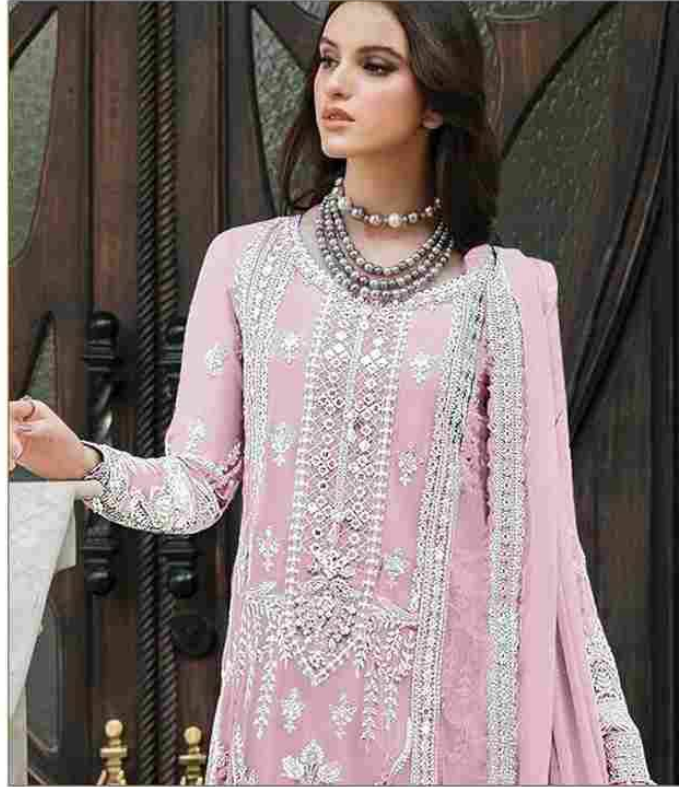

Serene[®]
Pakistani Suit

A BRAND BY MEGHA EXPORT

S - 228 P

TOP -FOX GEORGETTE EMBROIDERY WITH
KHALTI WORK
INNER BOTTOM --DUAL SANTUN
DUPATTA - FOX GEORGETTE EMBROIDERY
WORK

Serene[®]
Pakistani Suit

A BRAND BY MEGHA EXPORT

S - 228 O

TOP -FOX GEORGETTE EMBROIDERY WITH
KHALTI WORK
INNER BOTTOM --DUAL SANTUN
DUPATTA - FOX GEORGETTE EMBROIDERY
WORK

Serene[®]
Pakistani Suit

A BRAND BY MEGHA EXPORT

S - 228 P

TOP - FOX GEORGETTE EMBROIDERY WITH
KHALTI WORK
INNER BOTTOM -- DUAL SANTUN
DUPATTA - FOX GEORGETTE EMBROIDERY
WORK

Serene[®]
Pakistani Suit
A BRAND BY MEGHA EXPORT
S - 228 Q

TOP -FOX GEORGETTE EMBROIDERY WITH
KHALI WORK
INNER BOTTOM --DUAL SANTUN
DUPATTA - FOX GEORGETTE EMBROIDERY
WORK

Serene[®]
Pakistani Suit

A BRAND BY MEGHA EXPORT

S - 228 R

TOP - FOX GEORGETTE EMBROIDERY WITH
KHALTI WORK
INNER BOTTOM -- DUAL SANTUN
DUPATTA - FOX GEORGETTE EMBROIDERY
WORK

Serene[®]
Pakistani Suit

A BRAND BY MEGHA EXPORT

S - 228 S

TOP -FOX GEORGETTE EMBROIDERY WITH
KHALTI WORK
INNER BOTTOM --DUAL SANTUN
DUPATTA - FOX GEORGETTE EMBROIDERY
WORK