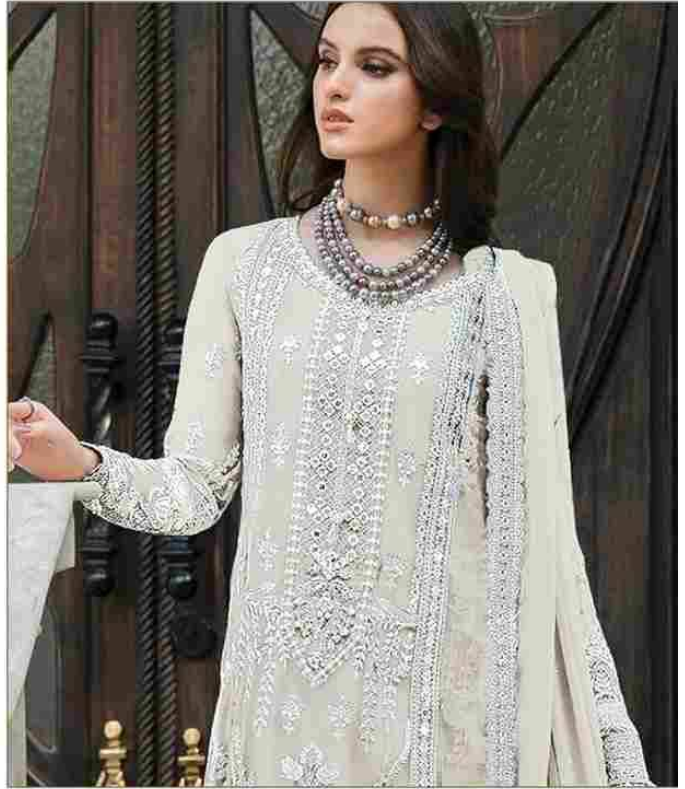

Serene[®]
Pakistani Suit

A BRAND BY MEGHA EXPORT

S - 228 P

TOP -FOX GEORGETTE EMBROIDERY WITH
KHALTI WORK
INNER BOTTOM --DUAL SANTUN
DUPATTA - FOX GEORGETTE EMBROIDERY
WORK

Serene[®]
Pakistani Suit

A BRAND BY MEGHA EXPORT

S - 228 O

TOP -FOX GEORGETTE EMBROIDERY WITH
KHALTI WORK
INNER BOTTOM --DUAL SANTUN
DUPATTA - FOX GEORGETTE EMBROIDERY
WORK

Serene[®]
Pakistani Suit

A BRAND BY MEGHA EXPORT

S - 228 P

TOP - FOX GEORGETTE EMBROIDERY WITH
KHALTI WORK
INNER BOTTOM -- DUAL SANTUN
DUPATTA - FOX GEORGETTE EMBROIDERY
WORK

Serene[®]
Pakistani Suit
A BRAND BY MEGHA EXPORT
S - 228 Q

TOP -FOX GEORGETTE EMBROIDERY WITH
KHALI WORK
INNER BOTTOM --DUAL SANTUN
DUPATTA - FOX GEORGETTE EMBROIDERY
WORK

Serene[®]
Pakistani Suit

A BRAND BY MEGHA EXPORT

S - 228 R

TOP - FOX GEORGETTE EMBROIDERY WITH
KHALTI WORK
INNER BOTTOM -- DUAL SANTUN
DUPATTA - FOX GEORGETTE EMBROIDERY
WORK

Serene[®]
Pakistani Suit

A BRAND BY MEGHA EXPORT

S - 228 S

TOP -FOX GEORGETTE EMBROIDERY WITH
KHALTI WORK
INNER BOTTOM --DUAL SANTUN
DUPATTA - FOX GEORGETTE EMBROIDERY
WORK