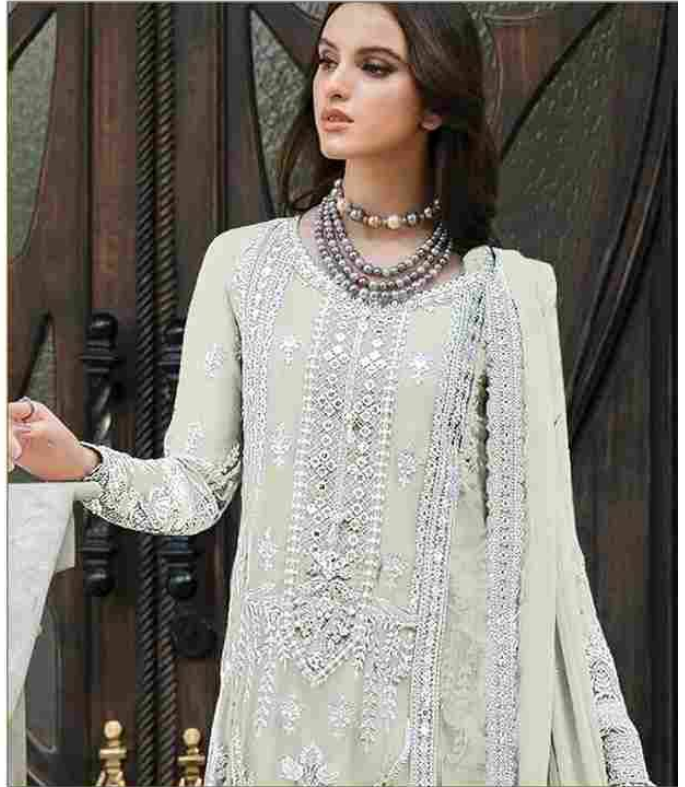

Serene[®]
Pakistani Suit

A BRAND BY **MEGHA EXPORT**

S - 228 P

TOP -FOX GEORGETTE EMBROIDEREY WITH
Khatli Work
INNER BOTTOM --DUAL SANTUN
DUPATTA - FOX GEORGETTE EMBROIDERY
WORK

Serene[®]
Pakistani Suit

A BRAND BY MEGHA EXPORT

S - 228 O

TOP - FOX GEORGETTE EMBROIDERY WITH
KHALTI WORK
INNER BOTTOM -- DUAL SANTUN
DUPATTA - FOX GEORGETTE EMBROIDERY
WORK

Serene[®]
Pakistani Suit

A BRAND BY **MEGHA EXPORT**

S - 228 P

TOP - FOX GEORGETTE EMBROIDERY WITH
KHALTI WORK
INNER BOTTOM -- DUAL SANTUN
DUPATTA - FOX GEORGETTE EMBROIDERY
WORK

Serene[®]
Pakistani Suit
A BRAND BY MEGHA EXPORT
S - 228 Q

TOP -FOX GEORGETTE EMBROIDERY WITH
KHALTI WORK
INNER BOTTOM --DUAL SANTUN
DUPATTA - FOX GEORGETTE EMBROIDERY
WORK

Serene[®]
Pakistani Suit

A BRAND BY MEGHA EXPORT

S - 228 R

TOP - FOX GEORGETTE EMBROIDERY WITH
KHALTI WORK
INNER BOTTOM -- DUAL SANTUN
DUPATTA - FOX GEORGETTE EMBROIDERY
WORK

Serene[®]
Pakistani Suit

A BRAND BY MEGHA EXPORT

S - 228 S

TOP -FOX GEORGETTE EMBROIDERY WITH
KHALTI WORK
INNER BOTTOM --DUAL SANTUN
DUPATTA - FOX GEORGETTE EMBROIDERY
WORK