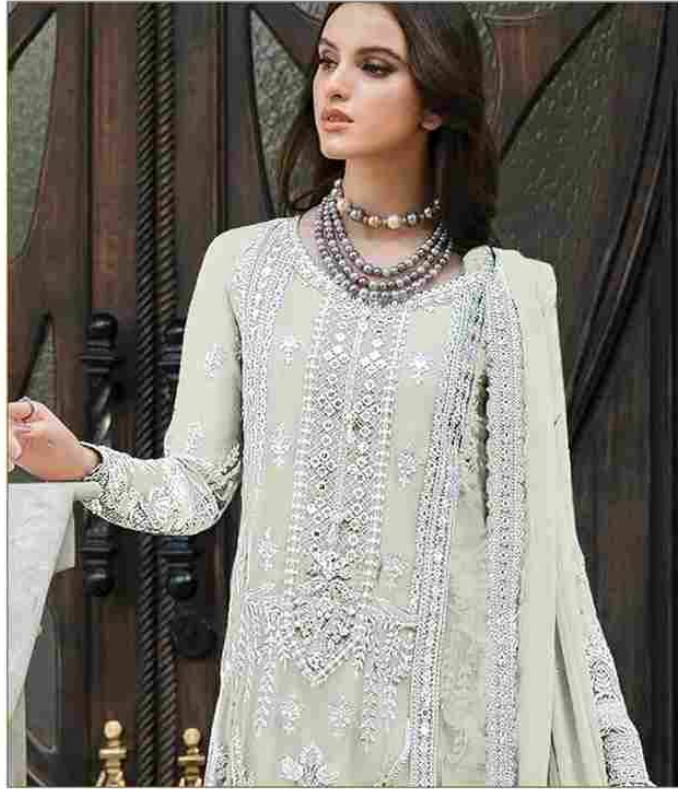

Serene[®]
Pakistani Suit

A BRAND BY MEGHA EXPORT

S - 228 P

TOP -FOX GEORGETTE EMBROIDERY WITH
KHALTI WORK
INNER BOTTOM --DUAL SANTUN
DUPATTA - FOX GEORGETTE EMBROIDERY
WORK

Serene[®]
Pakistani Suit

A BRAND BY MEGHA EXPORT

S - 228 O

TOP -FOX GEORGETTE EMBROIDERY WITH
KHALTI WORK
INNER BOTTOM --DUAL SANTUN
DUPATTA - FOX GEORGETTE EMBROIDERY
WORK

Serene[®]
Pakistani Suit

A BRAND BY MEGHA EXPORT

S - 228 P

TOP - FOX GEORGETTE EMBROIDERY WITH
KHALTI WORK
INNER BOTTOM -- DUAL SANTUN
DUPATTA - FOX GEORGETTE EMBROIDERY
WORK

Serene[®]
Pakistani Suit
A BRAND BY MEGHA EXPORT
S - 228 Q

TOP -FOX GEORGETTE EMBROIDERY WITH
KHALI WORK
INNER BOTTOM --DUAL SANTUN
DUPATTA - FOX GEORGETTE EMBROIDERY
WORK

Serene[®]
Pakistani Suit

A BRAND BY MEGHA EXPORT

S - 228 R

TOP - FOX GEORGETTE EMBROIDERY WITH
KHALTI WORK
INNER BOTTOM -- DUAL SANTUN
DUPATTA - FOX GEORGETTE EMBROIDERY
WORK

Serene[®]
Pakistani Suit

A BRAND BY MEGHA EXPORT

S - 228 S

TOP -FOX GEORGETTE EMBROIDERY WITH
KHALTI WORK
INNER BOTTOM --DUAL SANTUN
DUPATTA - FOX GEORGETTE EMBROIDERY
WORK