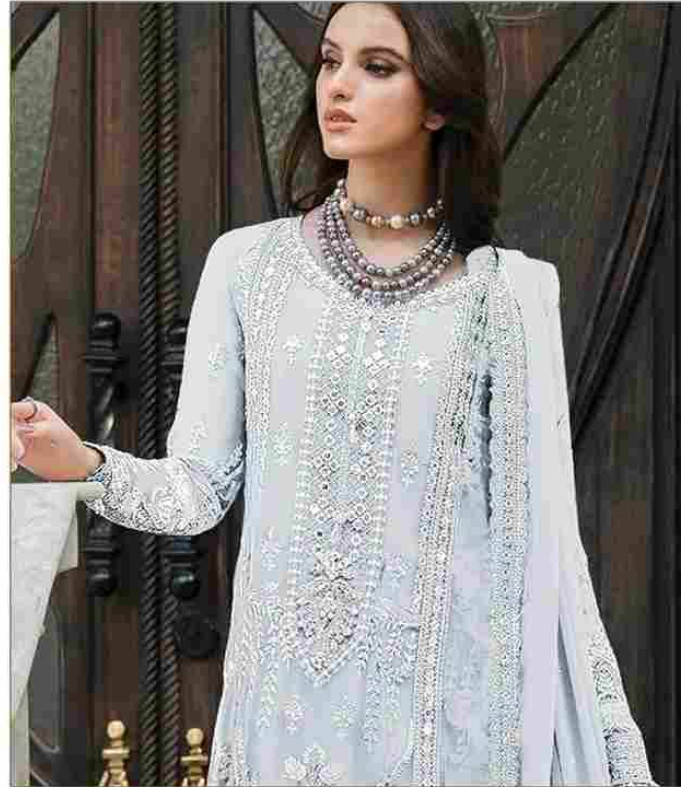

Serene[®]
Pakistani Suit

A BRAND BY MEGHA EXPORT

S - 228 P

TOP -FOX GEORGETTE EMBROIDERY WITH
KHALTI WORK
INNER BOTTOM --DUAL SANTUN
DUPATTA - FOX GEORGETTE EMBROIDERY
WORK

Serene[®]
Pakistani Suit

A BRAND BY MEGHA EXPORT

S - 228 O

TOP -FOX GEORGETTE EMBROIDERY WITH
KHALTI WORK
INNER BOTTOM --DUAL SANTUN
DUPATTA - FOX GEORGETTE EMBROIDERY
WORK

Serene[®]
Pakistani Suit

A BRAND BY MEGHA EXPORT

S - 228 P

TOP - FOX GEORGETTE EMBROIDERY WITH
KHALTI WORK
INNER BOTTOM -- DUAL SANTUN
DUPATTA - FOX GEORGETTE EMBROIDERY
WORK

Serene[®]
Pakistani Suit
A BRAND BY MEGHA EXPORT
S - 228 Q

TOP -FOX GEORGETTE EMBROIDERY WITH
KHALI WORK
INNER BOTTOM --DUAL SANTUN
DUPATTA - FOX GEORGETTE EMBROIDERY
WORK

Serene[®]
Pakistani Suit

A BRAND BY MEGHA EXPORT

S - 228 R

TOP - FOX GEORGETTE EMBROIDERY WITH
KHALTI WORK
INNER BOTTOM -- DUAL SANTUN
DUPATTA - FOX GEORGETTE EMBROIDERY
WORK

Serene[®]
Pakistani Suit

A BRAND BY MEGHA EXPORT

S - 228 S

TOP -FOX GEORGETTE EMBROIDERY WITH
KHALTI WORK
INNER BOTTOM --DUAL SANTUN
DUPATTA - FOX GEORGETTE EMBROIDERY
WORK