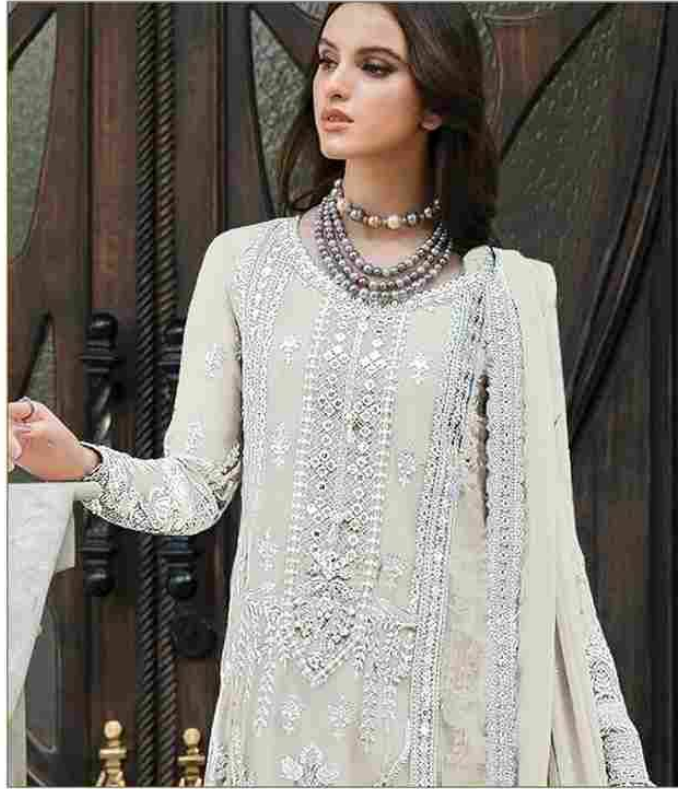

Serene[®]
Pakistani Suit

A BRAND BY **MEGHA EXPORT**

S - 228 P

TOP -FOX GEORGETTE EMBROIDEREY WITH
Khatli Work
INNER BOTTOM --DUAL SANTUN
DUPATTA - FOX GEORGETTE EMBROIDERY
WORK

Serene[®]
Pakistani Suit

A BRAND BY MEGHA EXPORT

S - 228 O

TOP - FOX GEORGETTE EMBROIDERY WITH
KHALTI WORK
INNER BOTTOM -- DUAL SANTUN
DUPATTA - FOX GEORGETTE EMBROIDERY
WORK

Serene[®]
Pakistani Suit

A BRAND BY **MEGHA EXPORT**

S - 228 P

TOP - FOX GEORGETTE EMBROIDERY WITH
KHALTI WORK
INNER BOTTOM -- DUAL SANTUN
DUPATTA - FOX GEORGETTE EMBROIDERY
WORK

Serene[®]
Pakistani Suit
A BRAND BY MEGHA EXPORT
S - 228 Q

TOP -FOX GEORGETTE EMBROIDERY WITH
KHALTI WORK
INNER BOTTOM --DUAL SANTUN
DUPATTA - FOX GEORGETTE EMBROIDERY
WORK

Serene[®]
Pakistani Suit

A BRAND BY MEGHA EXPORT

S - 228 R

TOP - FOX GEORGETTE EMBROIDERY WITH
KHALTI WORK
INNER BOTTOM -- DUAL SANTUN
DUPATTA - FOX GEORGETTE EMBROIDERY
WORK

Serene[®]
Pakistani Suit

A BRAND BY MEGHA EXPORT

S - 228 S

TOP -FOX GEORGETTE EMBROIDERY WITH
KHALTI WORK
INNER BOTTOM --DUAL SANTUN
DUPATTA - FOX GEORGETTE EMBROIDERY
WORK