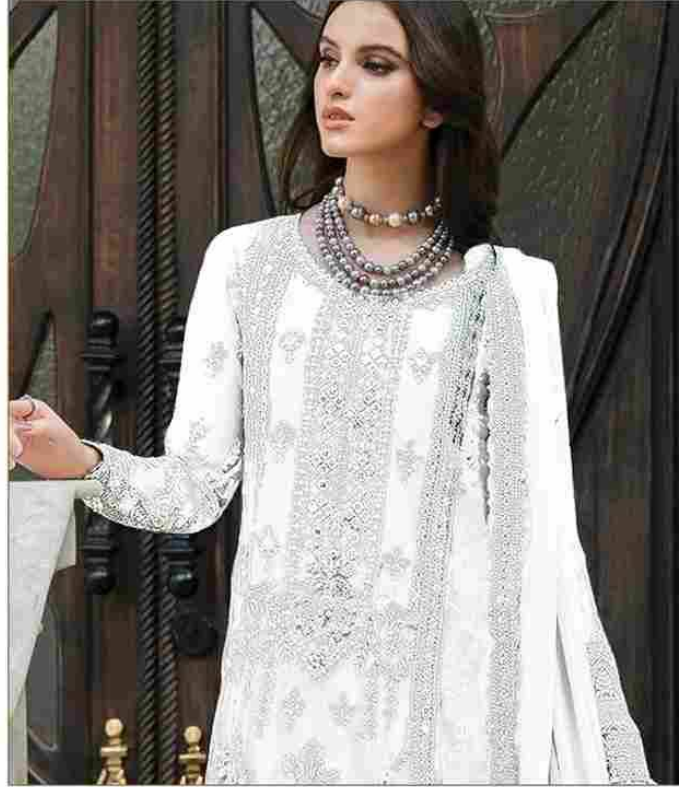

Serene[®]
Pakistani Suit

A BRAND BY MEGHA EXPORT

S - 228 P

TOP -FOX GEORGETTE EMBROIDERY WITH
KHALTI WORK
INNER BOTTOM --DUAL SANTUN
DUPATTA - FOX GEORGETTE EMBROIDERY
WORK

Serene[®]
Pakistani Suit

A BRAND BY MEGHA EXPORT

S - 228 O

TOP -FOX GEORGETTE EMBROIDERY WITH
KHALTI WORK
INNER BOTTOM --DUAL SANTUN
DUPATTA - FOX GEORGETTE EMBROIDERY
WORK

Serene[®]
Pakistani Suit

A BRAND BY MEGHA EXPORT

S - 228 P

TOP - FOX GEORGETTE EMBROIDERY WITH
KHALTI WORK
INNER BOTTOM -- DUAL SANTUN
DUPATTA - FOX GEORGETTE EMBROIDERY
WORK

Serene[®]
Pakistani Suit
A BRAND BY MEGHA EXPORT
S - 228 Q

TOP -FOX GEORGETTE EMBROIDERY WITH
KHALI WORK
INNER BOTTOM --DUAL SANTUN
DUPATTA - FOX GEORGETTE EMBROIDERY
WORK

Serene[®]
Pakistani Suit

A BRAND BY MEGHA EXPORT

S - 228 R

TOP - FOX GEORGETTE EMBROIDERY WITH
KHALTI WORK
INNER BOTTOM -- DUAL SANTUN
DUPATTA - FOX GEORGETTE EMBROIDERY
WORK

Serene[®]
Pakistani Suit

A BRAND BY MEGHA EXPORT

S - 228 S

TOP -FOX GEORGETTE EMBROIDERY WITH
KHALTI WORK
INNER BOTTOM --DUAL SANTUN
DUPATTA - FOX GEORGETTE EMBROIDERY
WORK