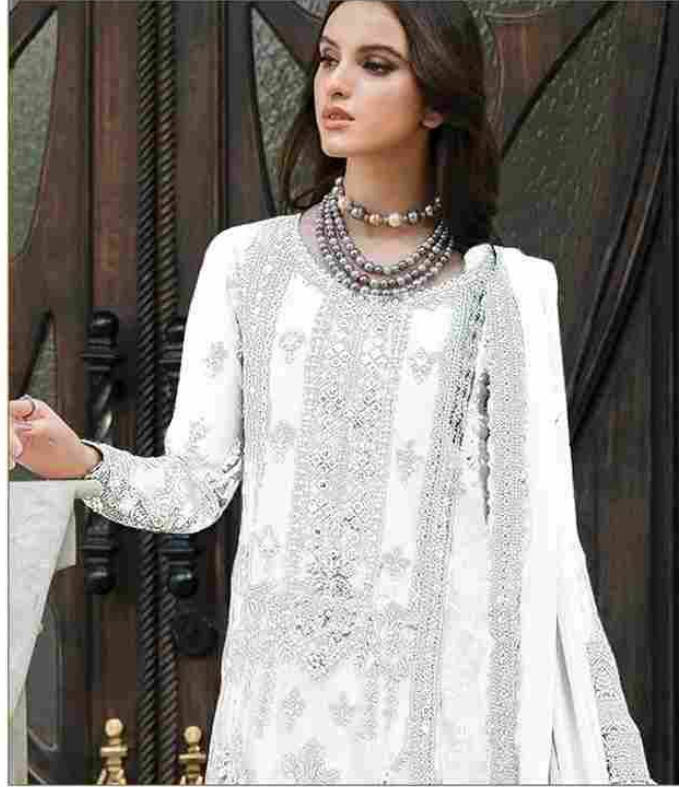

Serene[®]
Pakistani Suit

A BRAND BY **MEGHA EXPORT**

S - 228 P

TOP -FOX GEORGETTE EMBROIDEREY WITH
Khatli Work
INNER BOTTOM --DUAL SANTUN
DUPATTA - FOX GEORGETTE EMBROIDERY
WORK

Serene[®]
Pakistani Suit

A BRAND BY MEGHA EXPORT

S - 228 O

TOP - FOX GEORGETTE EMBROIDERY WITH
KHALTI WORK
INNER BOTTOM -- DUAL SANTUN
DUPATTA - FOX GEORGETTE EMBROIDERY
WORK

Serene[®]
Pakistani Suit

A BRAND BY **MEGHA EXPORT**

S - 228 P

TOP - FOX GEORGETTE EMBROIDERY WITH
KHALTI WORK
INNER BOTTOM -- DUAL SANTUN
DUPATTA - FOX GEORGETTE EMBROIDERY
WORK

Serene[®]
Pakistani Suit
A BRAND BY MEGHA EXPORT
S - 228 Q

TOP -FOX GEORGETTE EMBROIDERY WITH
KHALTI WORK
INNER BOTTOM --DUAL SANTUN
DUPATTA - FOX GEORGETTE EMBROIDERY
WORK

Serene[®]
Pakistani Suit

A BRAND BY MEGHA EXPORT

S - 228 R

TOP - FOX GEORGETTE EMBROIDERY WITH
KHALTI WORK
INNER BOTTOM -- DUAL SANTUN
DUPATTA - FOX GEORGETTE EMBROIDERY
WORK

Serene[®]
Pakistani Suit

A BRAND BY MEGHA EXPORT

S - 228 S

TOP -FOX GEORGETTE EMBROIDERY WITH
KHALTI WORK
INNER BOTTOM --DUAL SANTUN
DUPATTA - FOX GEORGETTE EMBROIDERY
WORK