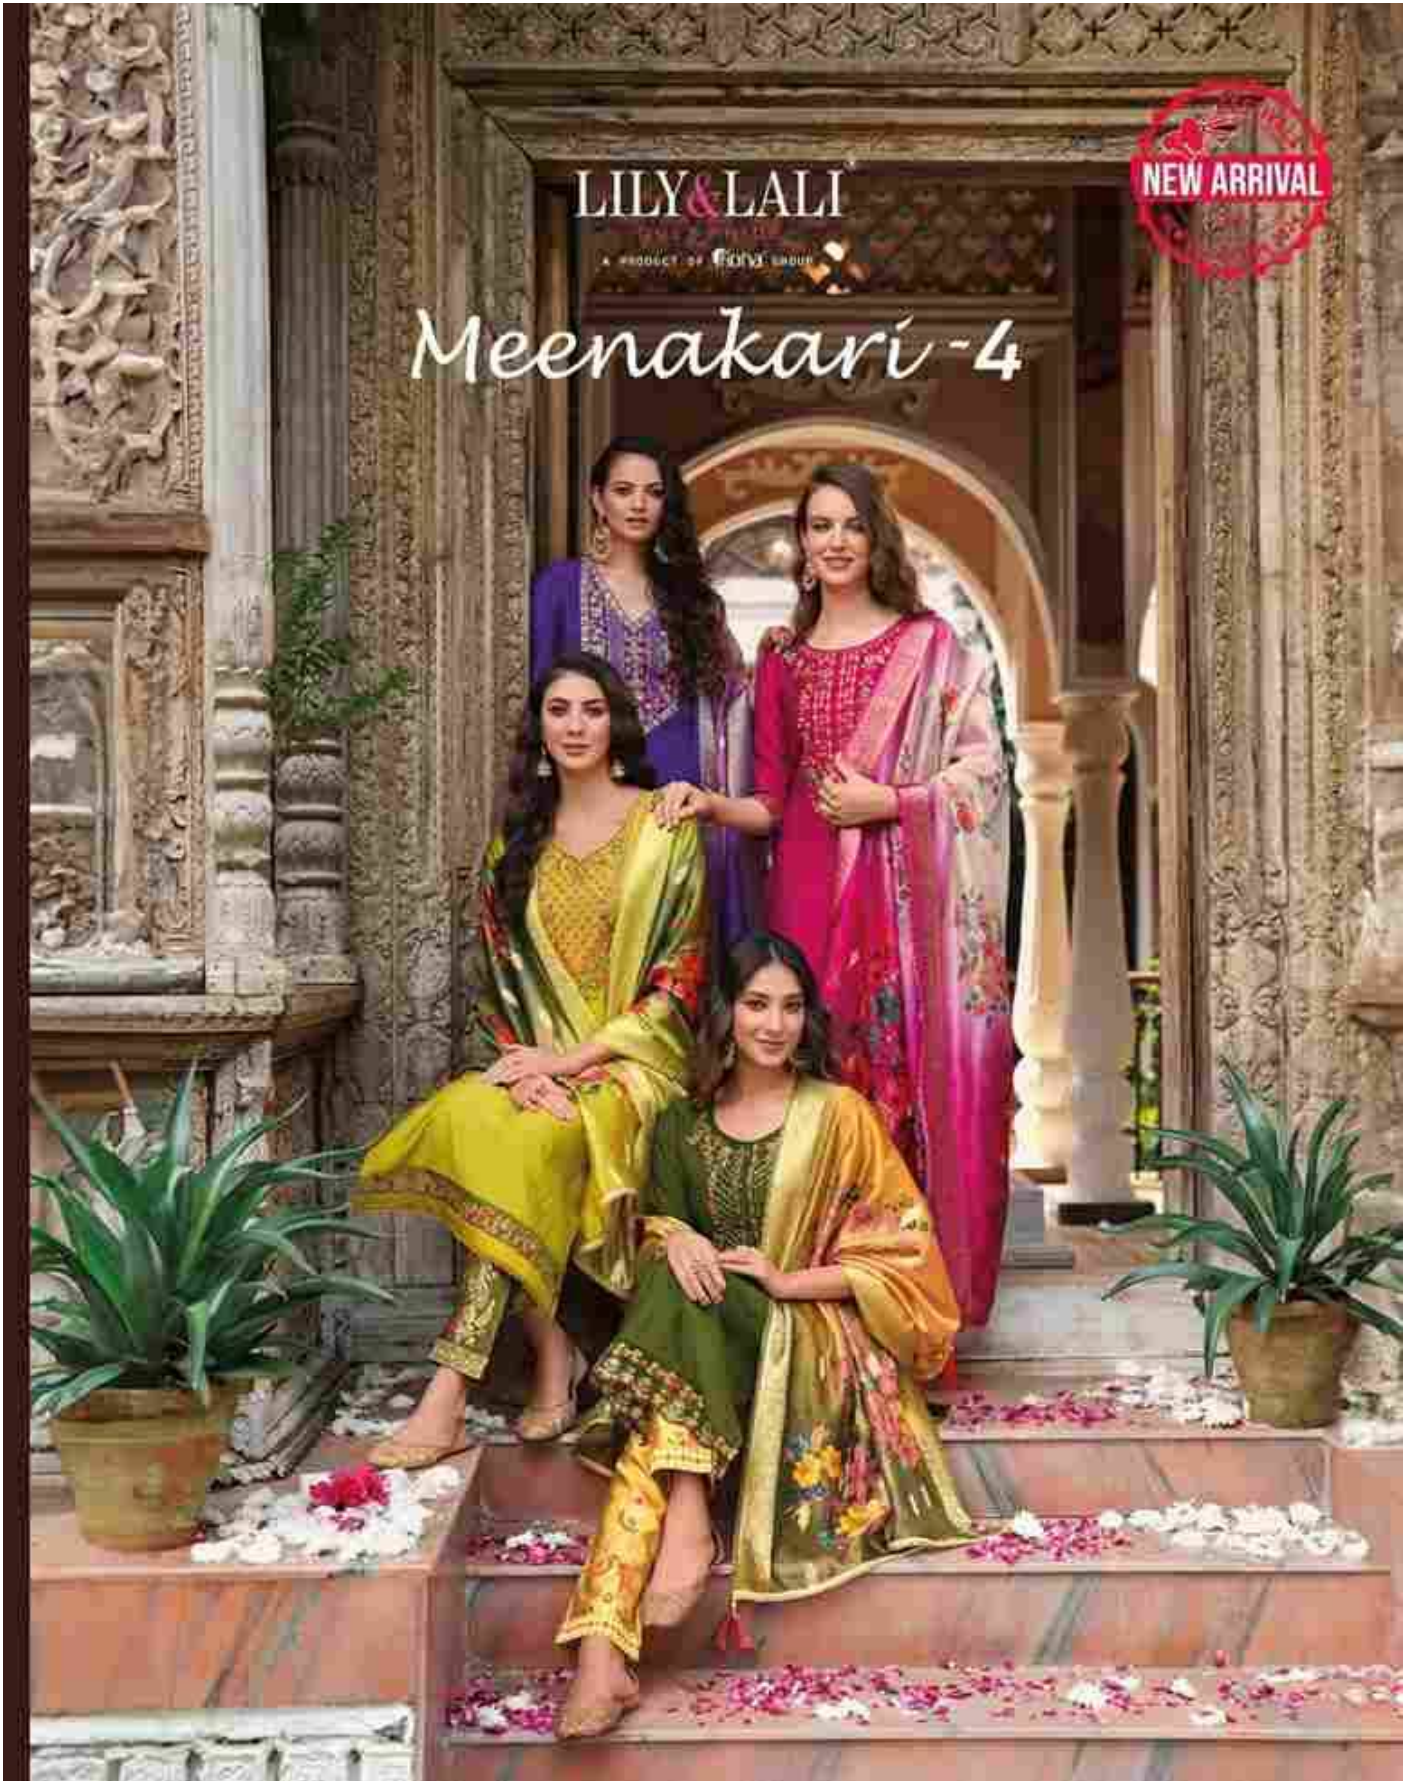

LILY & LALI

A PRODUCT OF  LABOUR

NEW ARRIVAL

Meenakarí - 4

Beauty makes a
woman more beautiful
and the soul that
she is beautiful

LILY LALI
A PRODUCT OF FOKUS GROUP

DREAMS
2022

LILY & LALI
A PRODUCT OF FICHO GROUP

SABTORIAL
STYLE
23204

LILY&LALI®
GULS PRIDE
A PRODUCT OF WROTC GROUP

Meenakari-4

23201

23202

23203

23204

23205

23206

LILY&LALI®
GULS PRIDE
A PRODUCT OF **frona** GROUP

Meenakari-4

FABRICS DETAILS

: TOP :

HANDWORK AND EMBROIDERY ON SELF JACQUARD VISCOUSE
FABRICS WITH COTTON LINING

: BOTTOM :

PLACEMENT JACQUARD WEAVING PANT
WITH POCKET

: DUPATTA :

JACQUARD DIGITAL DUPATTA WITH FANCY LACE & TUSLES

SIZE : M,L,XL,XXL,3XL

@LILY&LALI