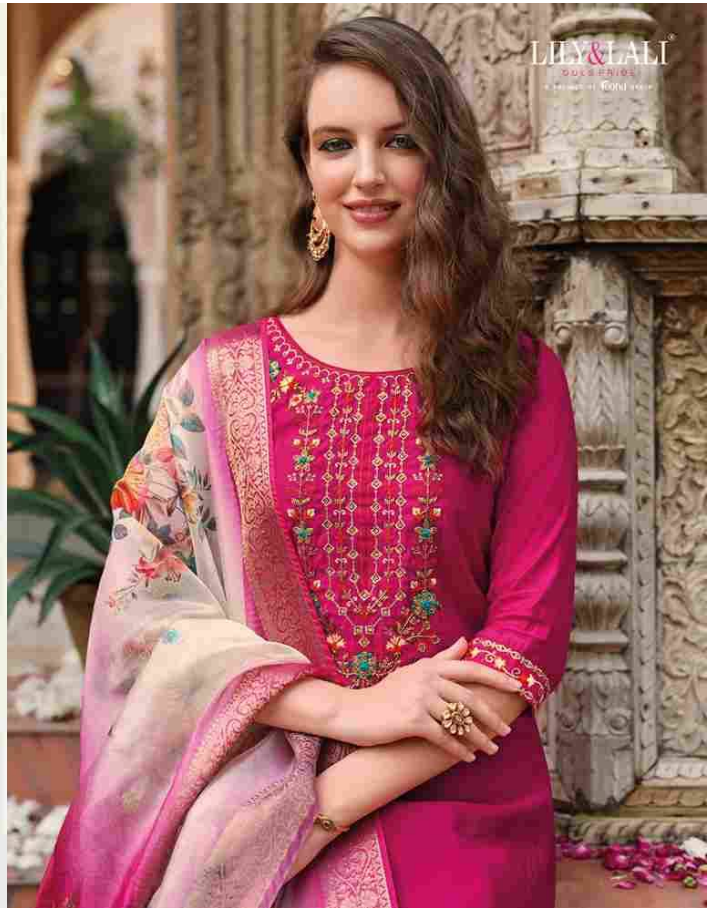

# Meenakarí - 4

Beauty makes a  
woman more beautiful  
and the soul that  
she is beautiful

LILY LALI  
A PRODUCT OF FOKUS GROUP

DREAMS  
2022

LILY & LALI  
A PRODUCT OF FICHO GROUP

SABTORIAL  
STYLE  
23204

### FABRICS DETAILS

: TOP :

HANDWORK AND EMBROIDERY ON SELF JACQUARD VISCOUSE  
FABRICS WITH COTTON LINING

: BOTTOM :

PLACEMENT JACQUARD WEAVING PANT  
WITH POCKET

: DUPATTA :

JACQUARD DIGITAL DUPATTA WITH FANCY LACE & TUSLES