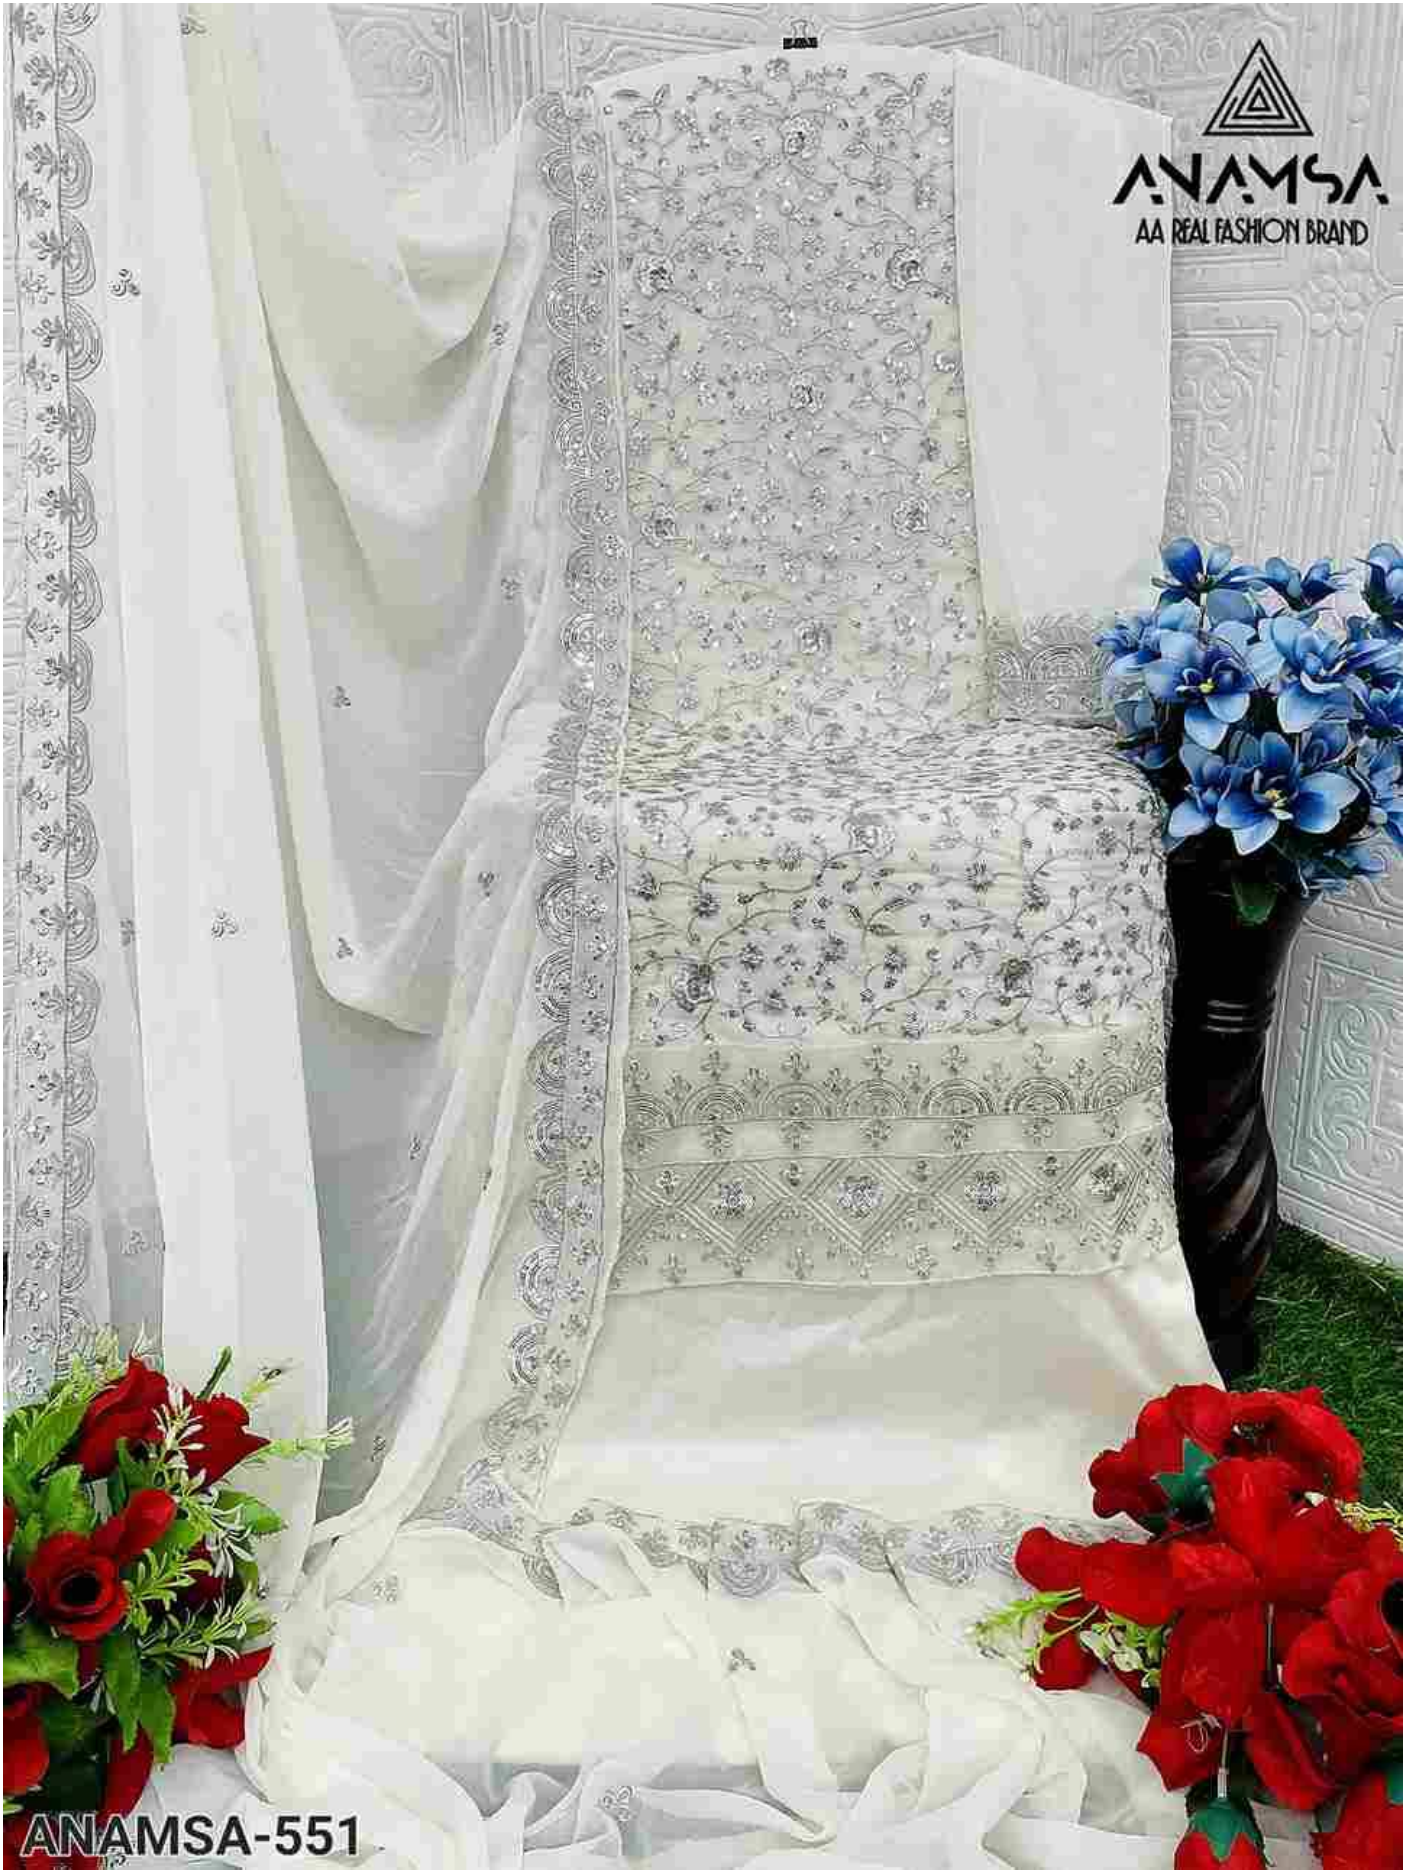

SEMI STICH COLLECTION

TOP- PURE FOX GEORGETTE WITH HEAVY EMBROIDERY AND SEQUENCE WORK  
BOTTOM INNER- DULL SHANTOON  
DUPATTA- PURE FOX GEORGETTE FANCY DUPATTA WITH HEAVY EMBROIDERY

7773  
D.No:-551

SEMI STICH COLLECTION

TOP- PURE FOX GEORGETTE WITH HEAVY EMBROIDERY AND SEQUENCE WORK  
BOTTOM INNER- DULL SHANTOON  
DUPATTA- PURE FOX GEORGETTE FANCY DUPATTA WITH HEAVY EMBROIDERY

7773  
D.No:-551

**ANAMSA**  
AA REAL FASHION BRAND