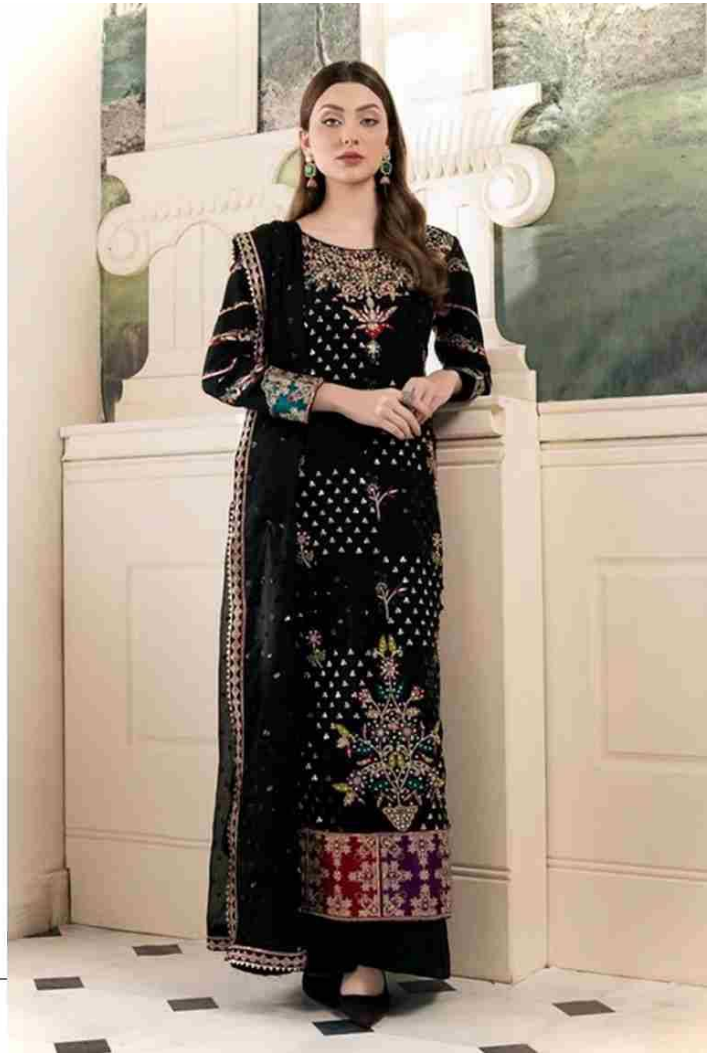

SEMI STICH COLLECTION

TOP- PURE FOX GEORGETTE WITH HEAVY EMBROIDERY AND SEQUENCE WORK  
BOTTOM INNER- DULL SHANTOON  
DUPATTA- FOX GEORGETTE FANCY DUPATTA WITH HEAVY EMBROIDERY

7773  
D.No:-553

SEMI STICH COLLECTION

TOP- PURE FOX GEORGETTE WITH HEAVY EMBROIDERY AND SEQUENCE WORK  
BOTTOM INNER- DULL SHANTOON  
DUPATTA- FOX GEORGETTE FANCY DUPATTA WITH HEAVY EMBROIDERY

7773  
D.No:-553

ANAMSA  
AA REAL FASHION BRAND