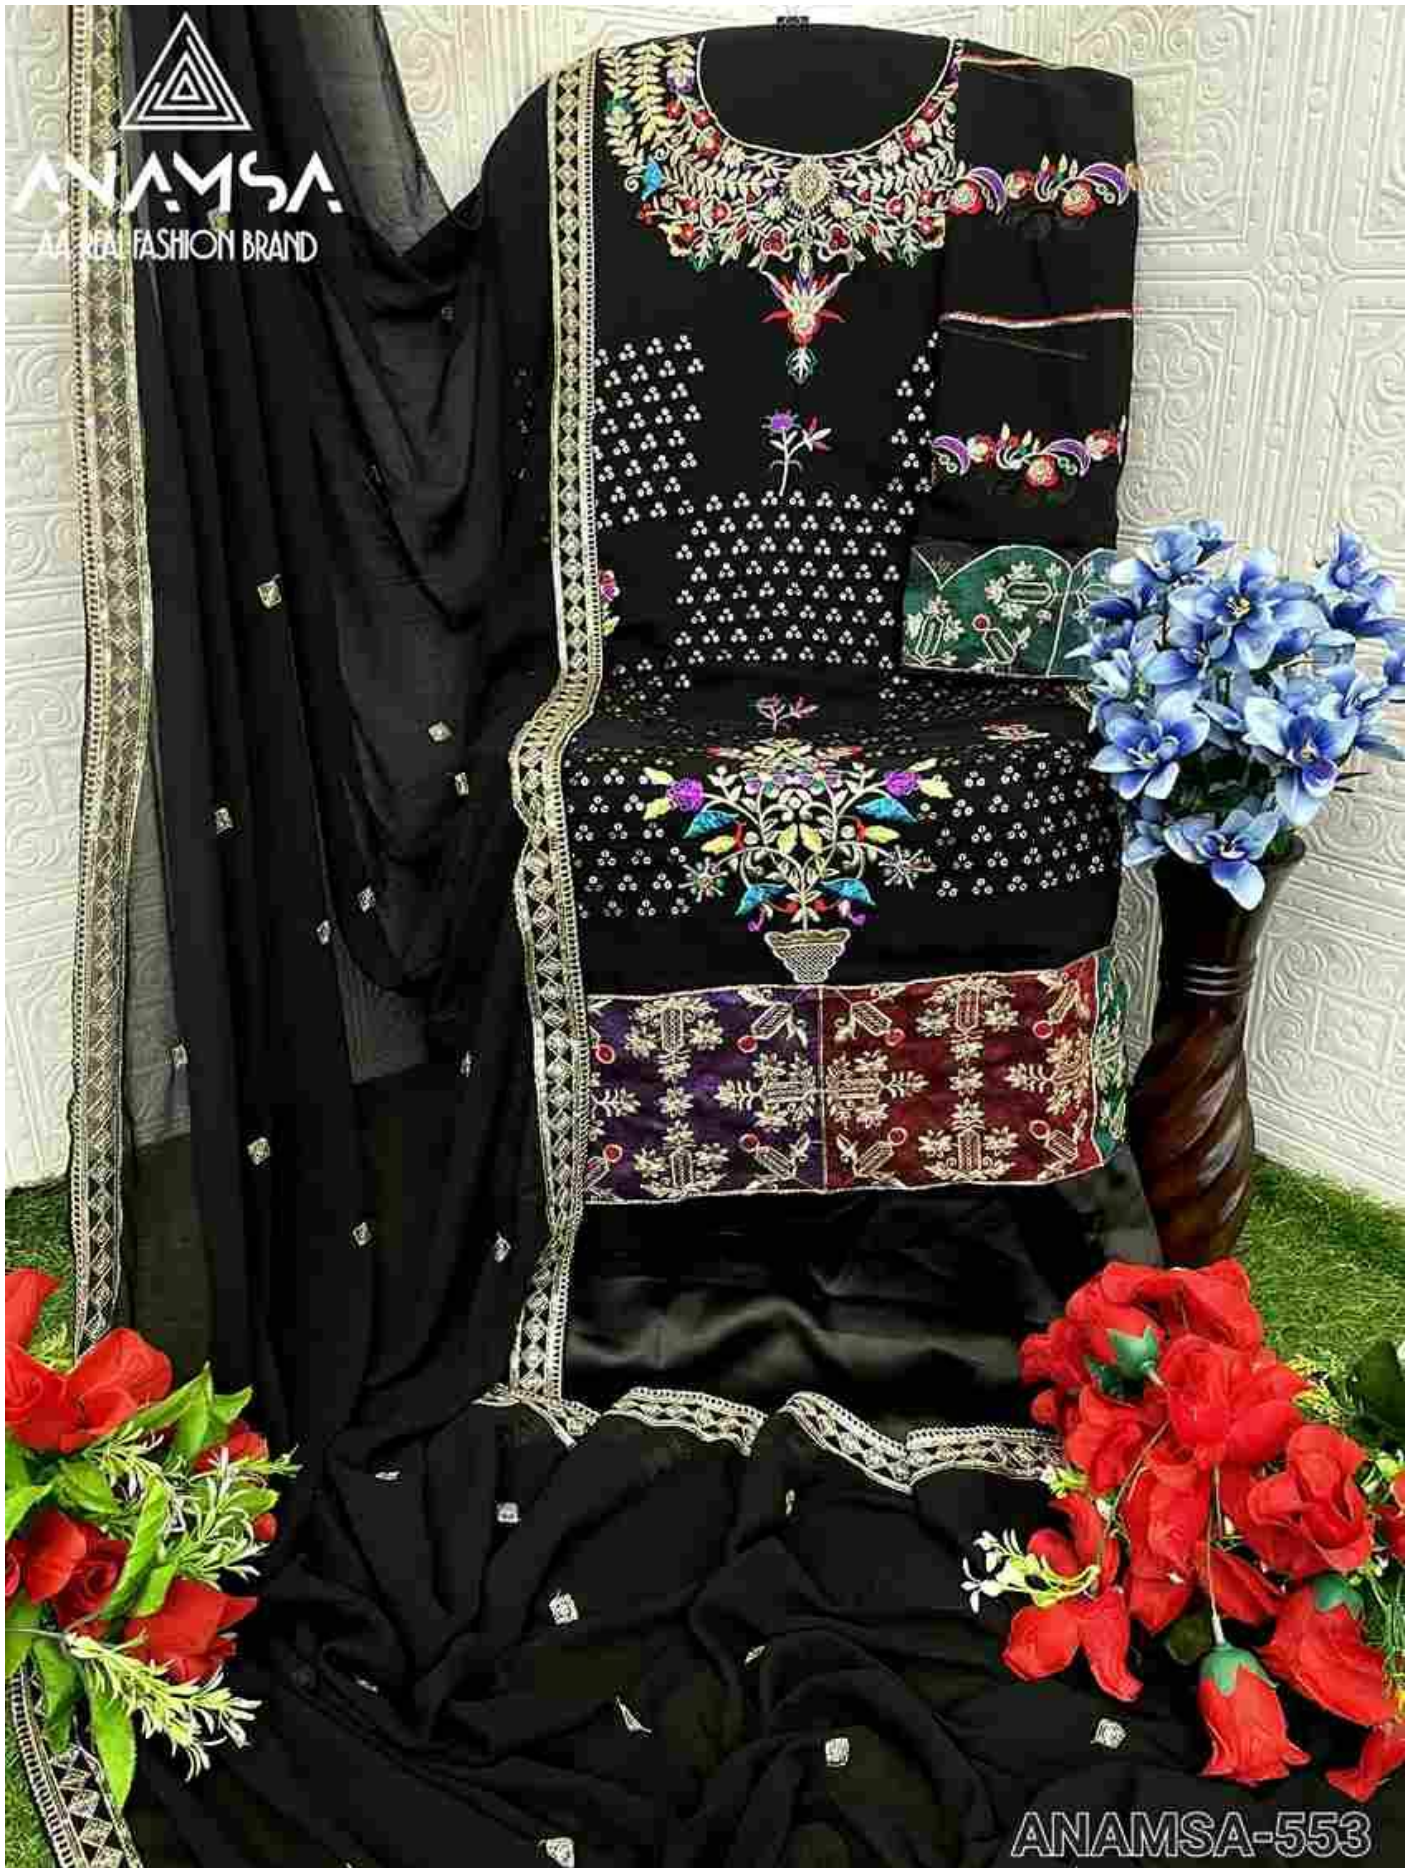

SEMI STICH COLLECTION

TOP- PURE FOX GEORGETTE WITH HEAVY EMBROIDERY AND SEQUENCE WORK  
BOTTOM INNER- DULL SHANTOON  
DUPATTA- FOX GEORGETTE FANCY DUPATTA WITH HEAVY EMBROIDERY

7773  
D.No:-553

SEMI STICH COLLECTION

TOP- PURE FOX GEORGETTE WITH HEAVY EMBROIDERY AND SEQUENCE WORK  
BOTTOM INNER- DULL SHANTOON  
DUPATTA- FOX GEORGETTE FANCY DUPATTA WITH HEAVY EMBROIDERY

7773  
D.No:-553

ANAMSA  
AA REAL FASHION BRAND