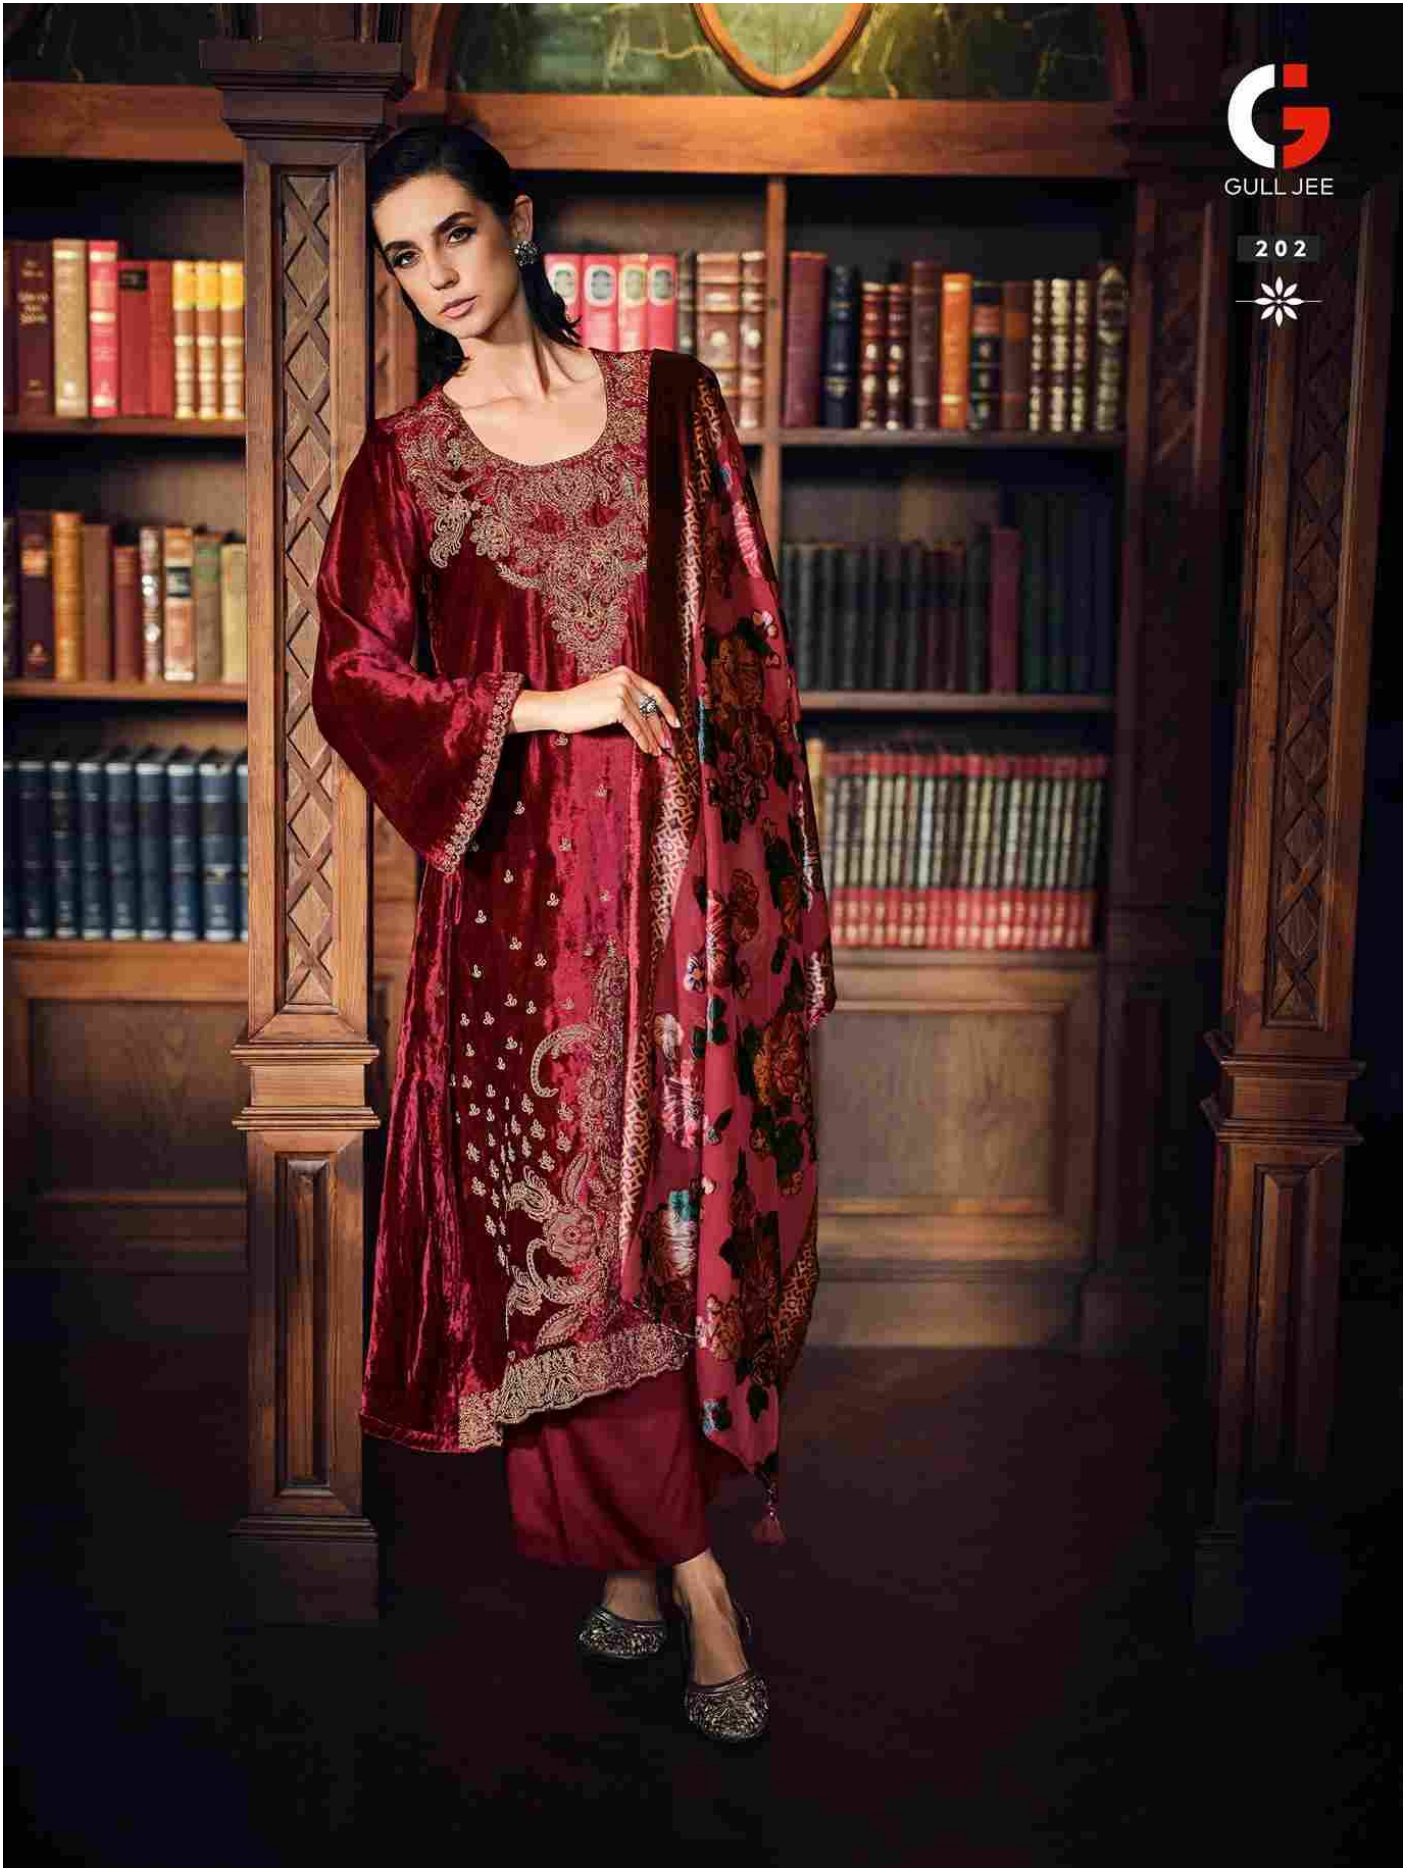

# VELVET ISHQ

GULL JEE

202

GULL JEE

204

GULL JEE

205

## DESCRIPTION

---

**TOP**

VISCOSE VELEV T WITH APPLIQUÉ WORK

**BOTTOM**

VISCOSE PASHMINA

**DUPATTA**

VISCOSE VELEV T BRASSO (PALACHI)