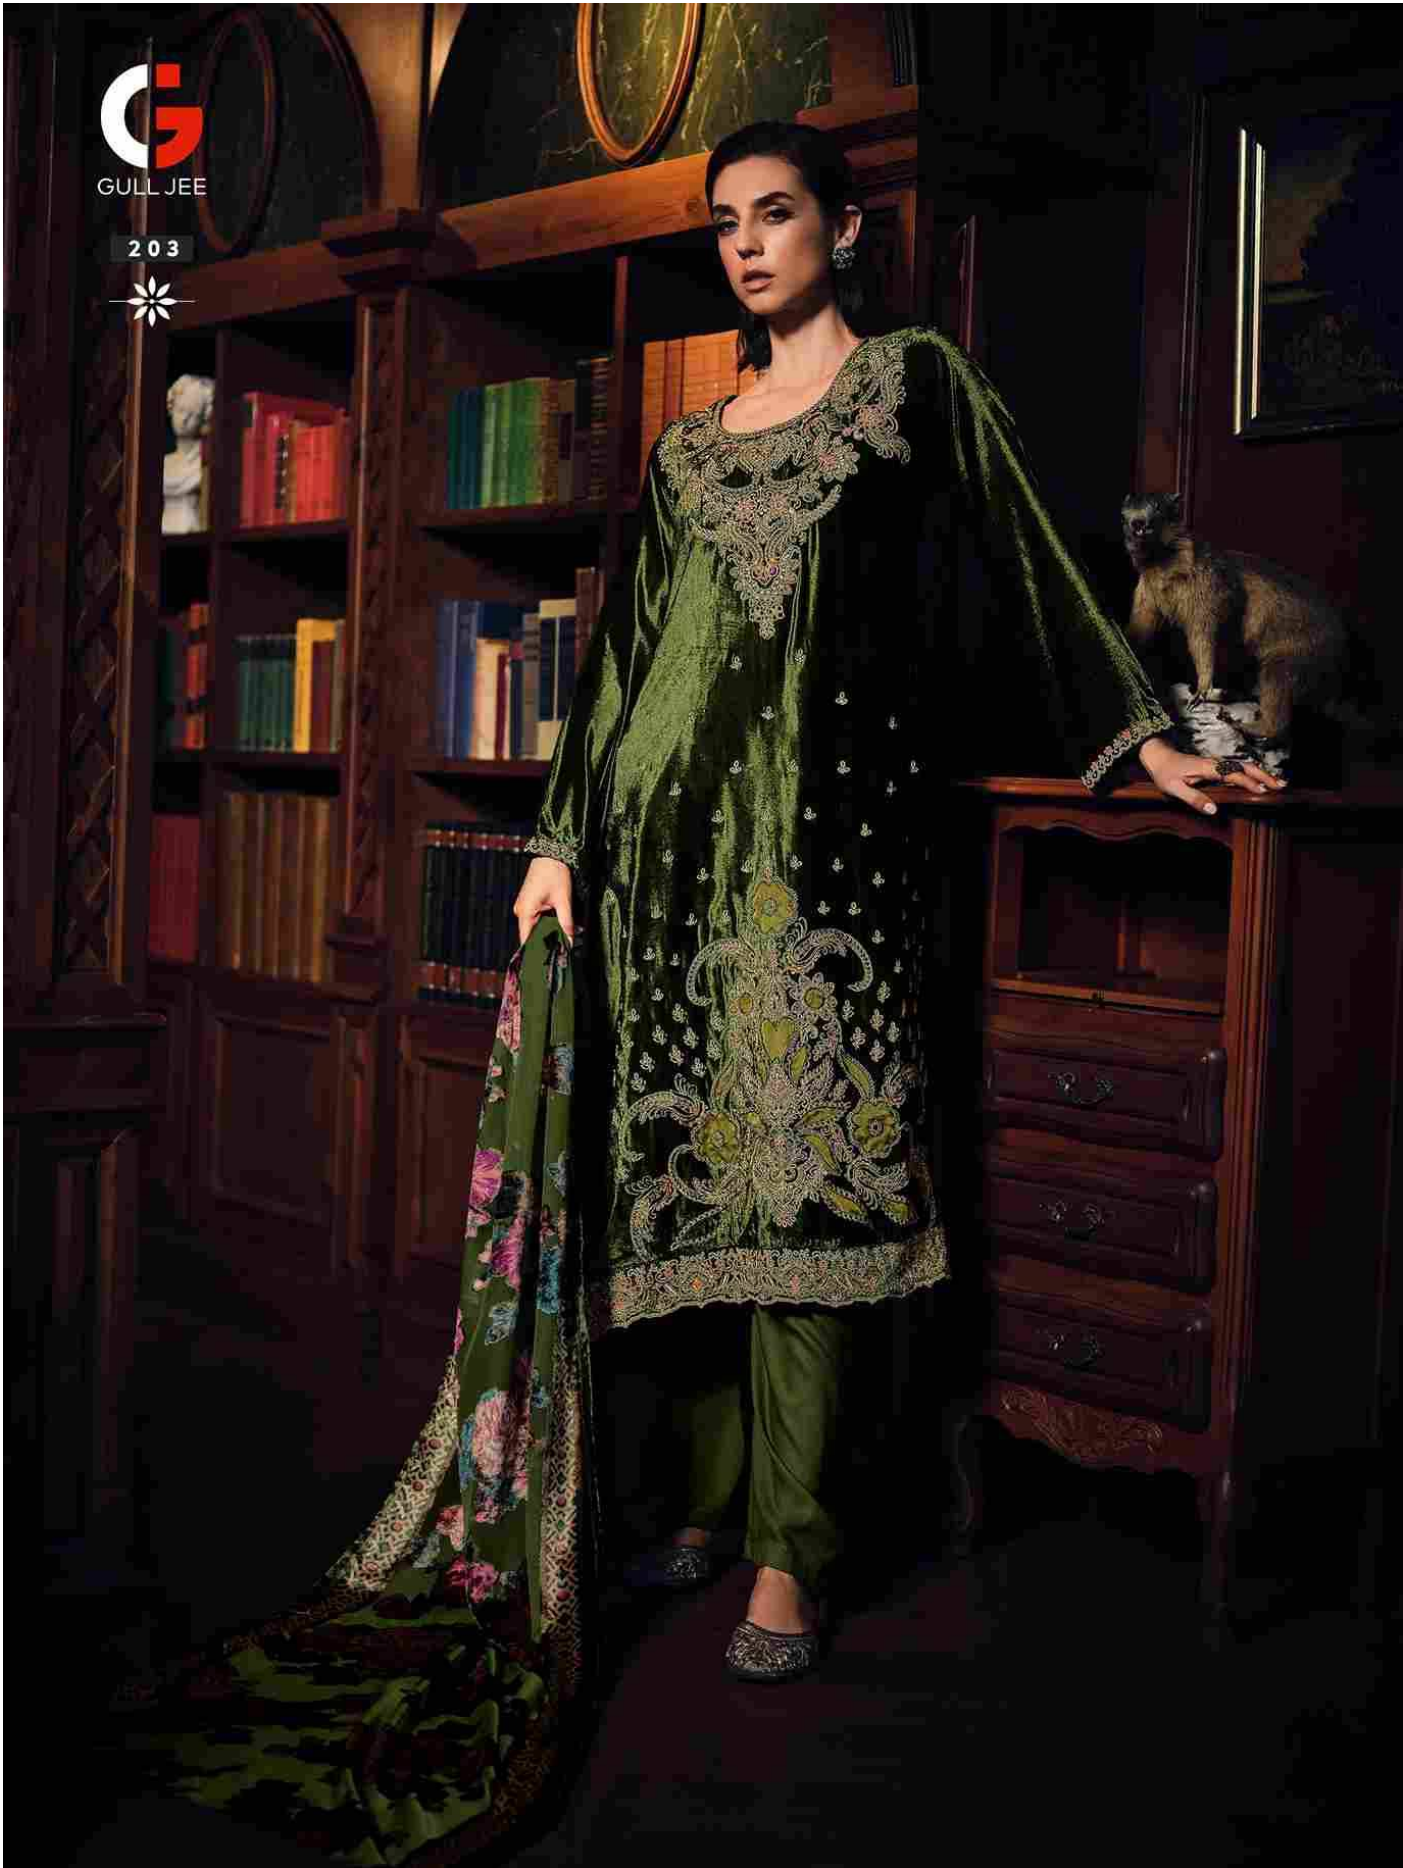

# VELVET ISHQ

GULL JEE

202

GULL JEE

204

GULL JEE

205

# VELVET ISHQ

201

202

203

204

205

206

GULL JEE

## DESCRIPTION

---

**TOP**

VISCOSE VELEV T WITH APPLIQUÉ WORK

**BOTTOM**

VISCOSE PASHMINA

**DUPATTA**

VISCOSE VELEV T BRASSO (PALACHI)