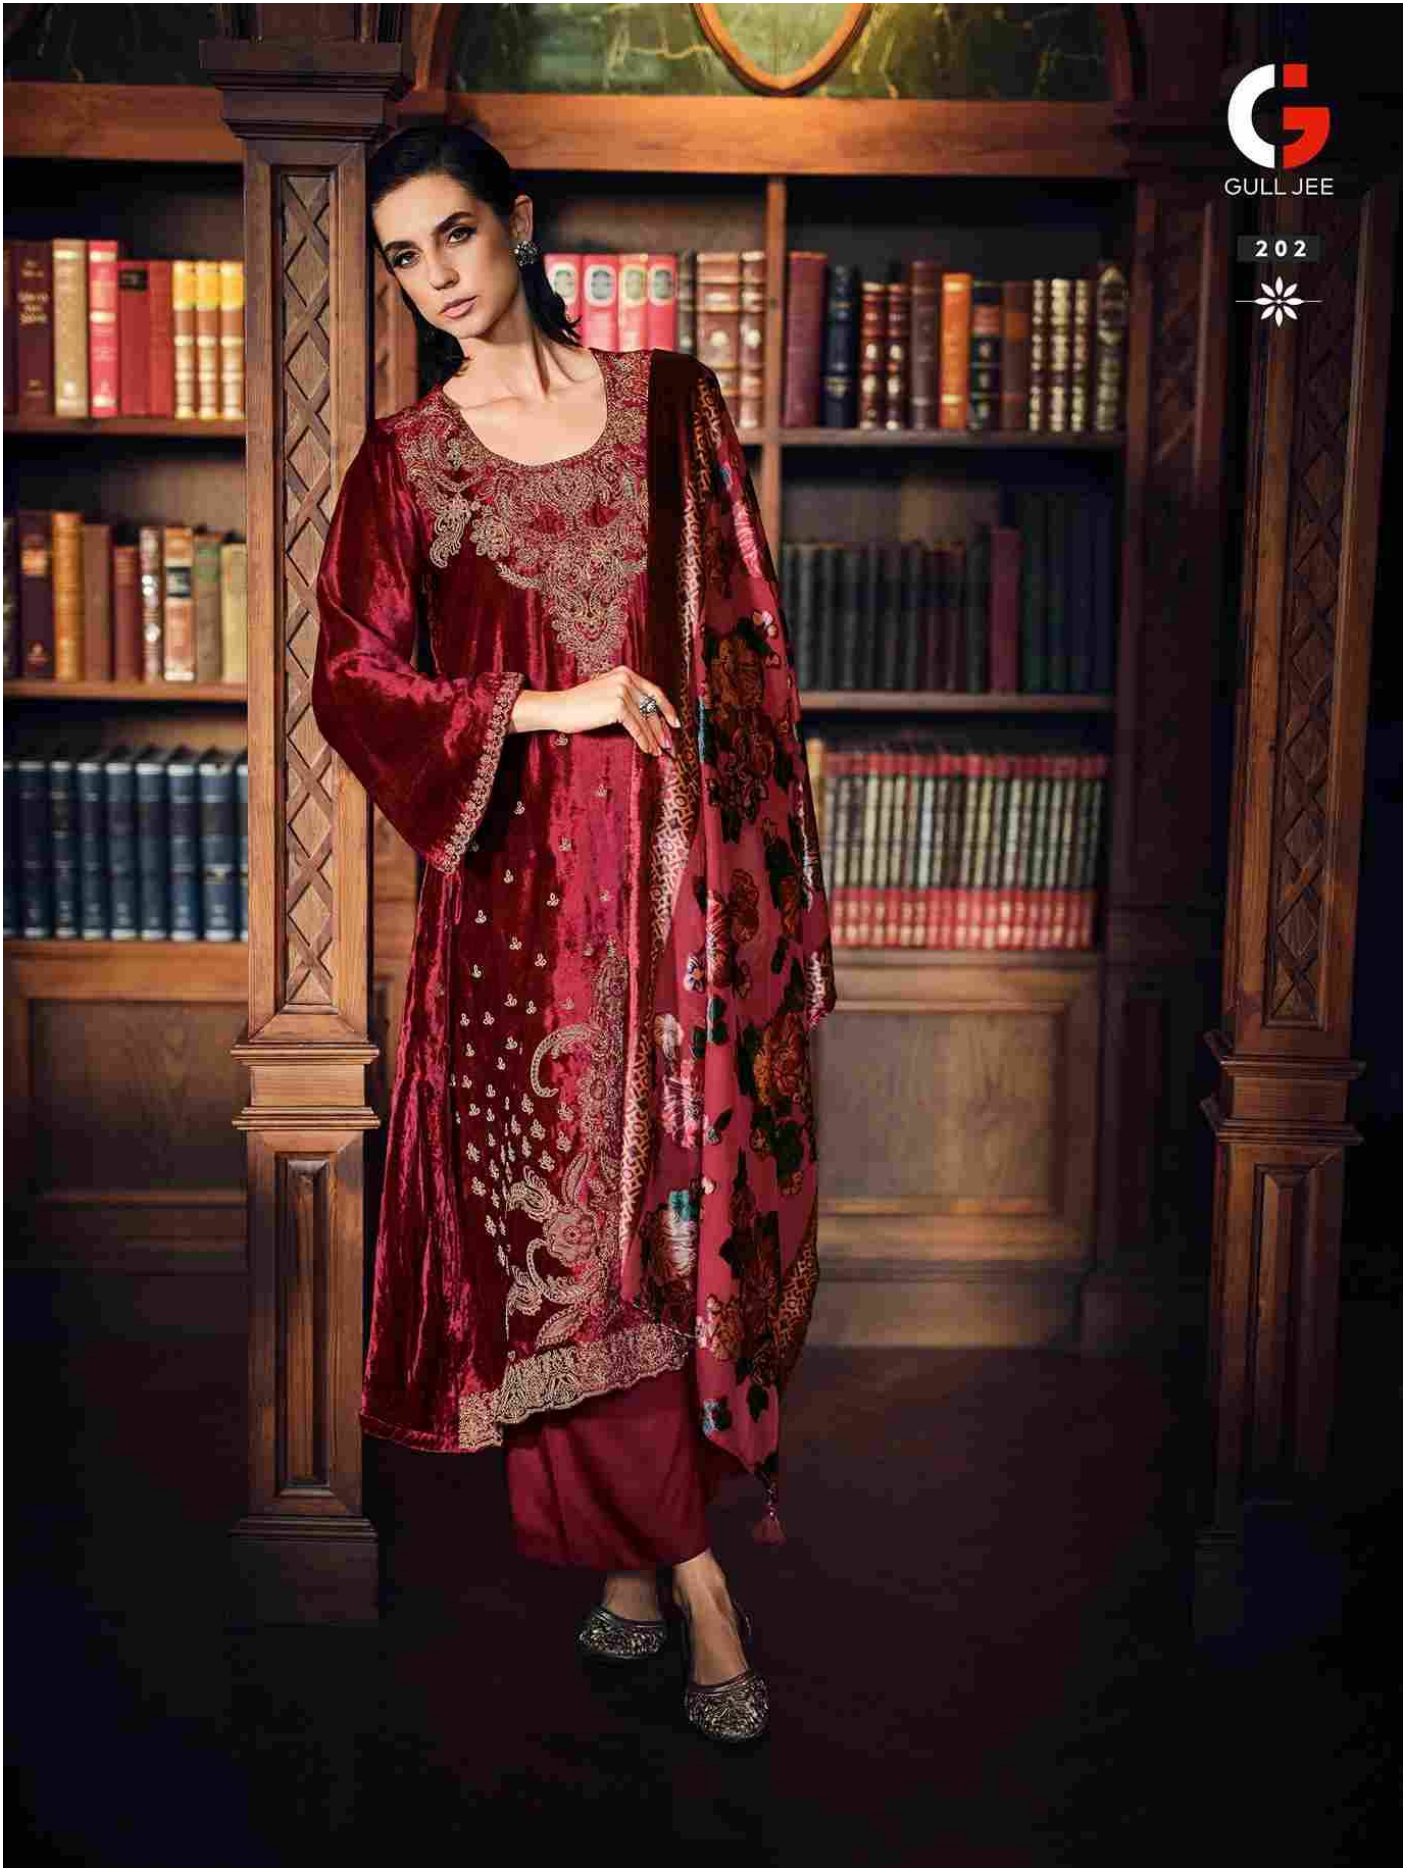

GULL JEE

VELVET ISHQ

GULL JEE

202

GULL JEE

204

GULL JEE

205

GULL JEE

VELVET ISHQ

201

202

203

204

205

206

GULL JEE

VELVET ISHQ

DESCRIPTION

TOP
VISCOSE VELEVTV WITH APPLIQUÉ WORK

BOTTOM
VISCOSE PASHMINA

DUPATTA
VISCOSE VELEVTV BRASSO (PALACHI)

RATE : 2899+ Gst

TOTAL AMOUNT :17,394/-+GST