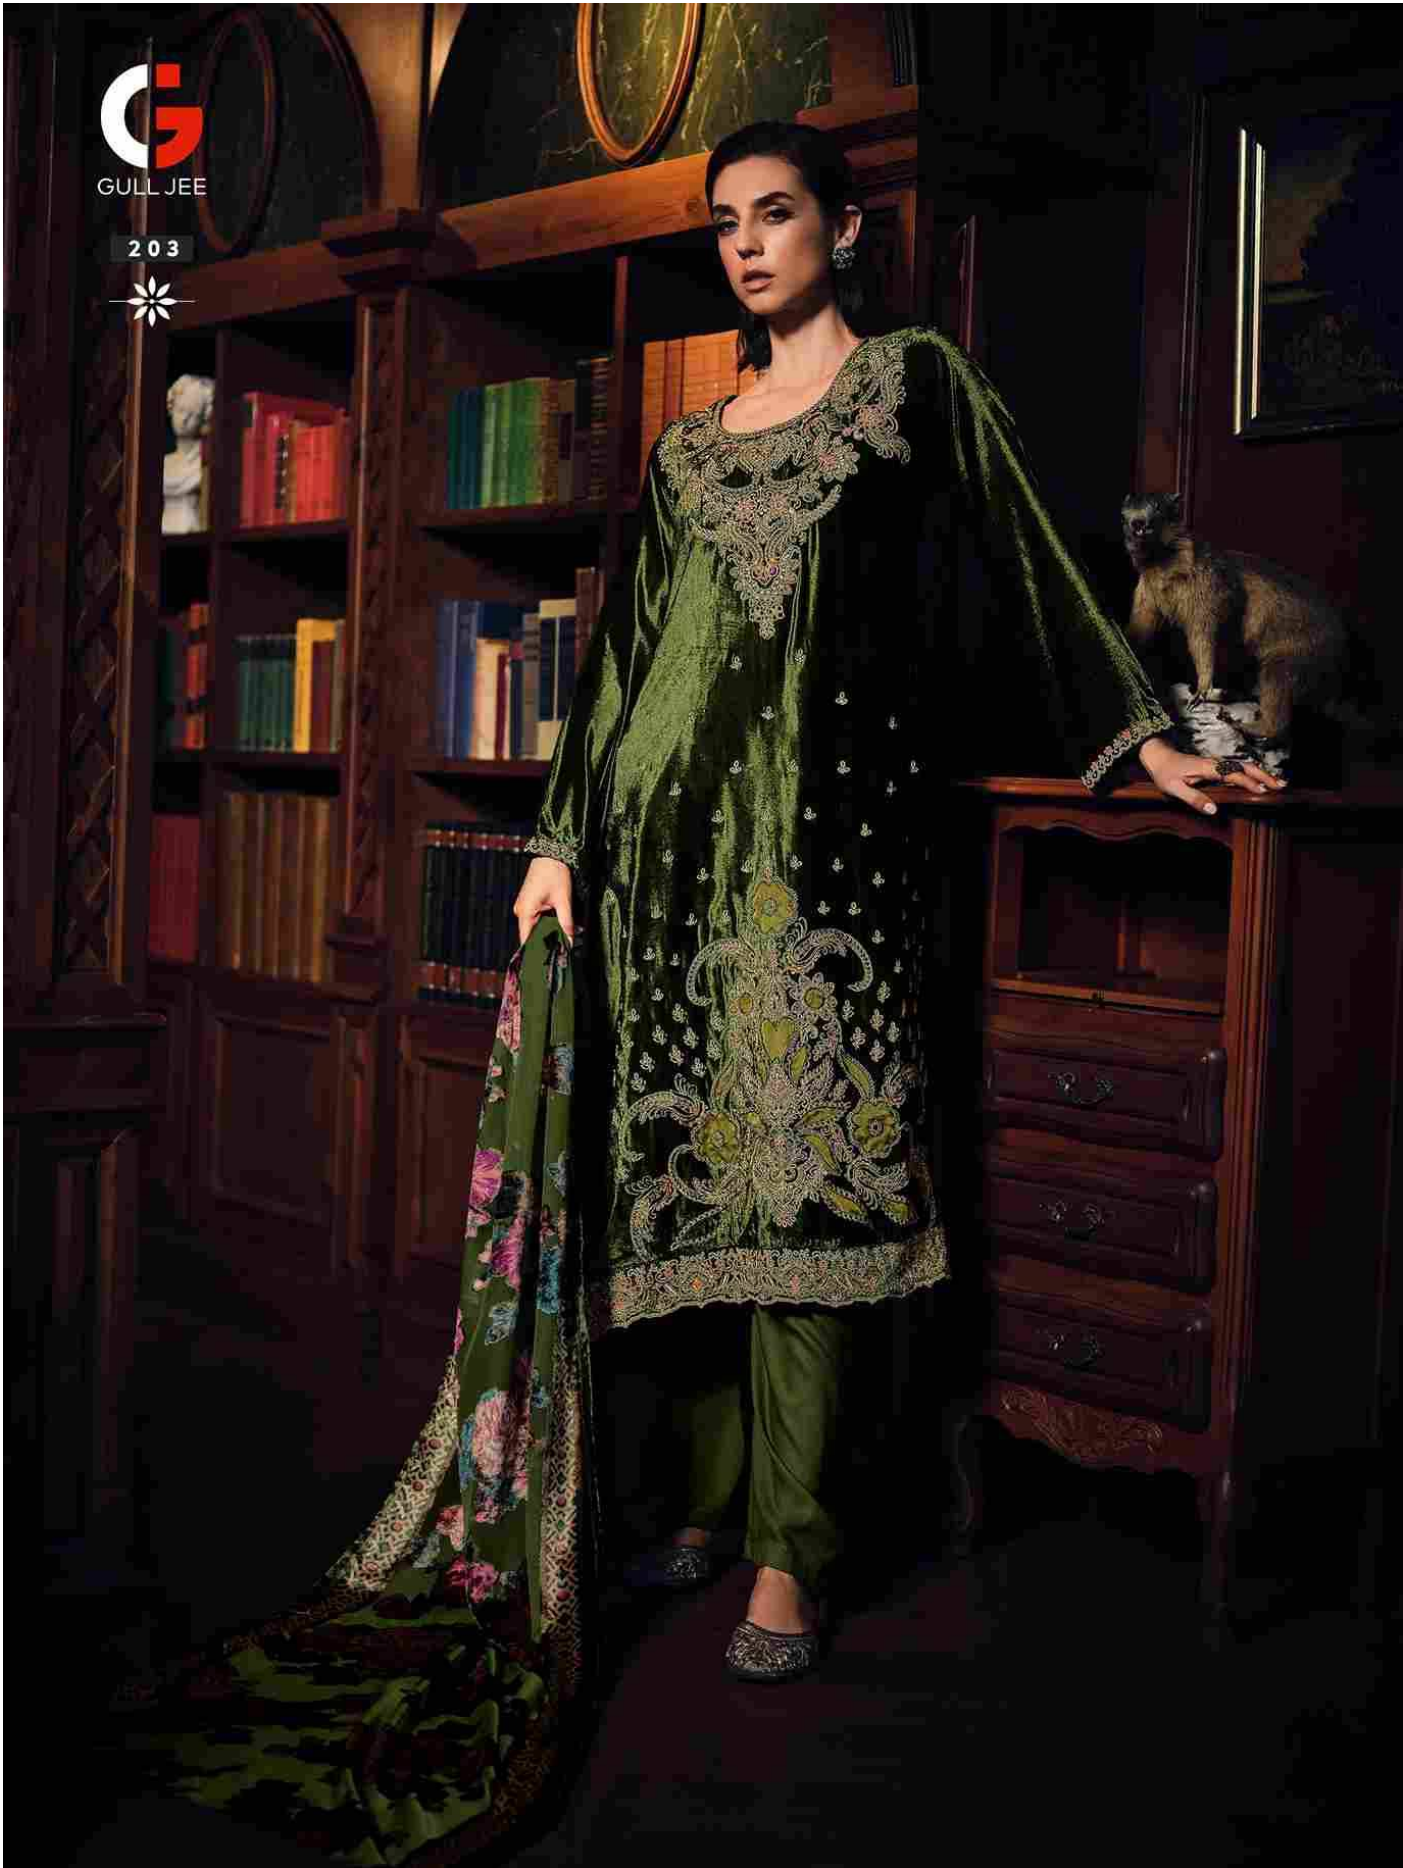

GULL JEE

VELVET ISHQ

GULL JEE

202

GULL JEE

204

GULL JEE

205

GULL JEE

VELVET ISHQ

201

202

203

204

205

206

GULL JEE

VELVET ISHQ

DESCRIPTION

TOP
VISCOSE VELEVTV WITH APPLIQUÉ WORK

BOTTOM
VISCOSE PASHMINA

DUPATTA
VISCOSE VELEVTV BRASSO (PALACHI)

RATE : 2899+ Gst

TOTAL AMOUNT :17,394/-+GST