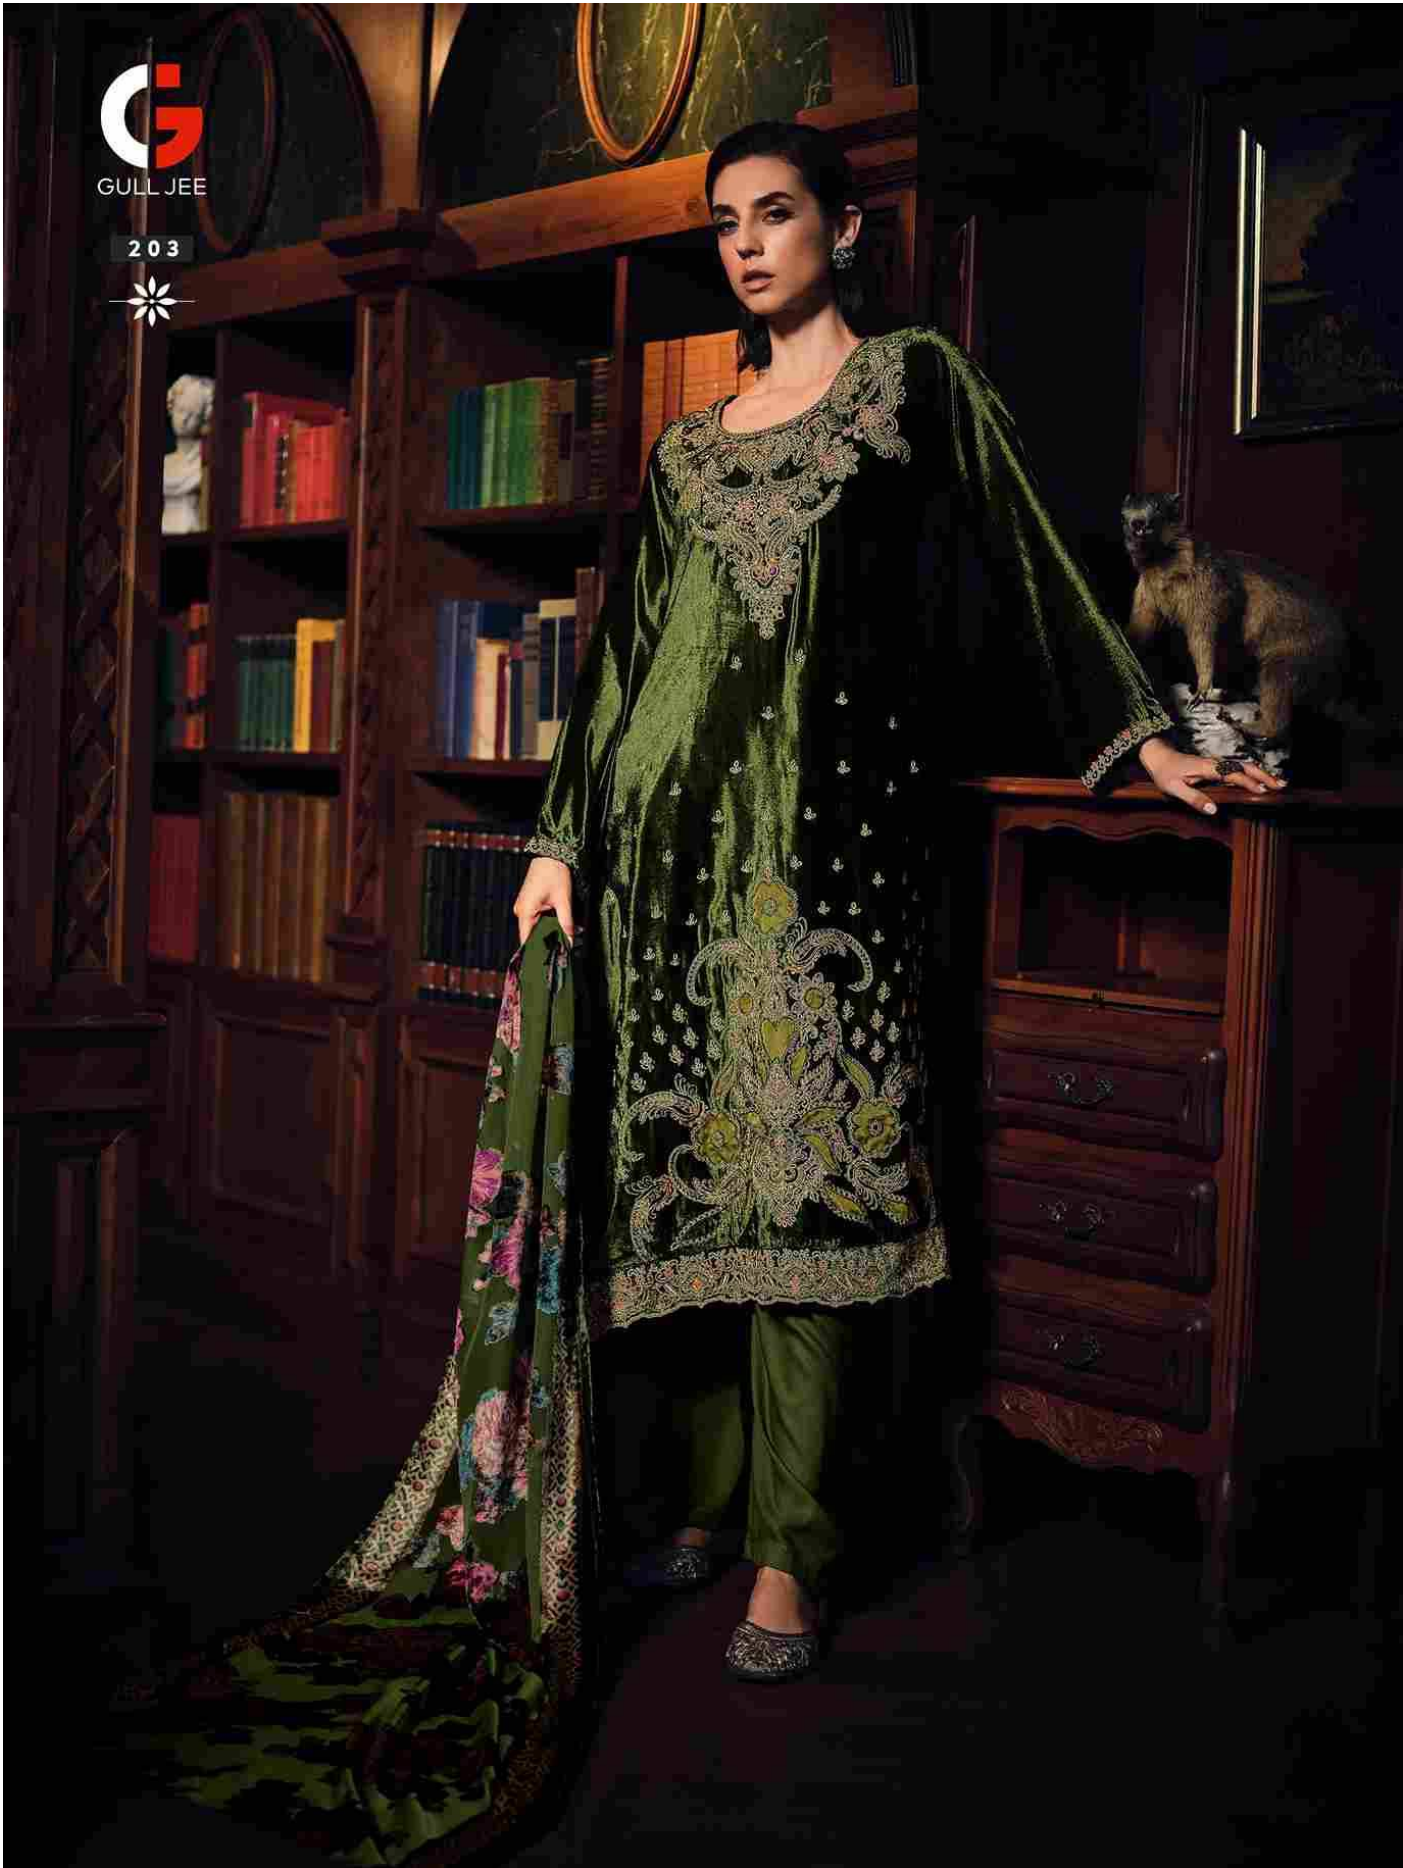

# VELVET ISHQ

GULL JEE

202

GULL JEE

204

GULL JEE

205

GULL JEE

# VELVET ISHQ

201

202

203

204

205

206

GULL JEE

## DESCRIPTION

---

**TOP**

VISCOSE VELEVTV WITH APPLIQUÉ WORK

**BOTTOM**

VISCOSE PASHMINA

**DUPATTA**

VISCOSE VELEVTV BRASSO (PALACHI)