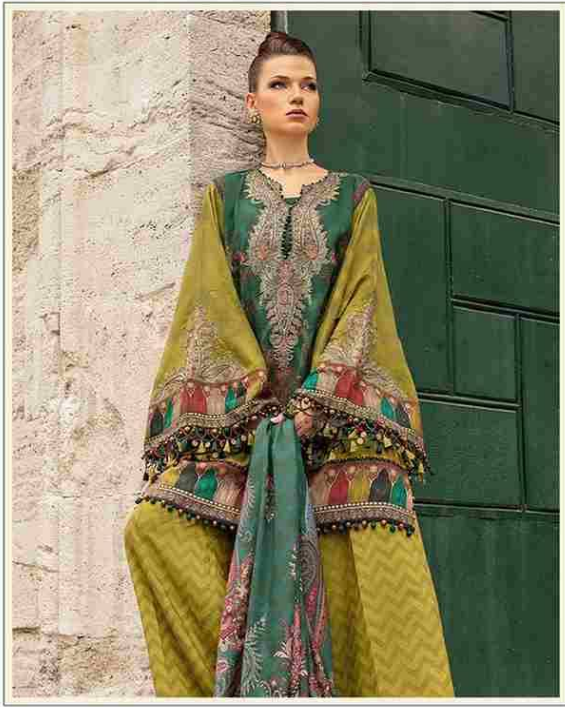

MARIYA B.
PREMIUM *Silk* COLLECTION
VOL-1

MARIYA B.
PREMIUM *Silk* COLLECTION
VOL-1

MARIYA B.
PREMIUM *Silk* COLLECTION
VOL-1

3705

MARIYA B.
PREMIUM *Silk* COLLECTION
VOL-1

3706

MARIYA B.
PREMIUM *Silk* COLLECTION
VOL-1

MARIYA B.
PREMIUM *Silk* COLLECTION
VOL-1

3708

MARIYA B.
PREMIUM *Silk* COLLECTION
VOL-1

3704

3705

3708

3709

3706

3707

Shree
FABRI
MARIYA B.
PREMIUM *Silk* COLLECTION
VOL-1

Hellow to everyone

present new looking and stylish printed designs

MARIYA B.
PREMIUM *silk* COLLECTION
VOL-1

D.NO.	TOP	BOTTOM	DUPATTA	RATE
3704	JAPAN SATIN WITH DIGITAL PRINT	DULL SANTOON	TABBY SILK	810.00
3705	JAPAN SATIN WITH DIGITAL PRINT	DULL SANTOON WITH PRINT	TABBY SILK	810.00
3706	JAPAN SATIN WITH DIGITAL PRINT	DULL SANTOON	TABBY SILK	930.00
3707	JAPAN SATIN WITH DIGITAL PRINT	DULL SANTOON WITH PRINT	TABBY SILK	810.00
3708	JAPAN SATIN WITH DIGITAL PRINT	DULL SANTOON	TABBY SILK	810.00
3709	JAPAN SATIN WITH DIGITAL PRINT	DULL SANTOON	TABBY SILK	930.00