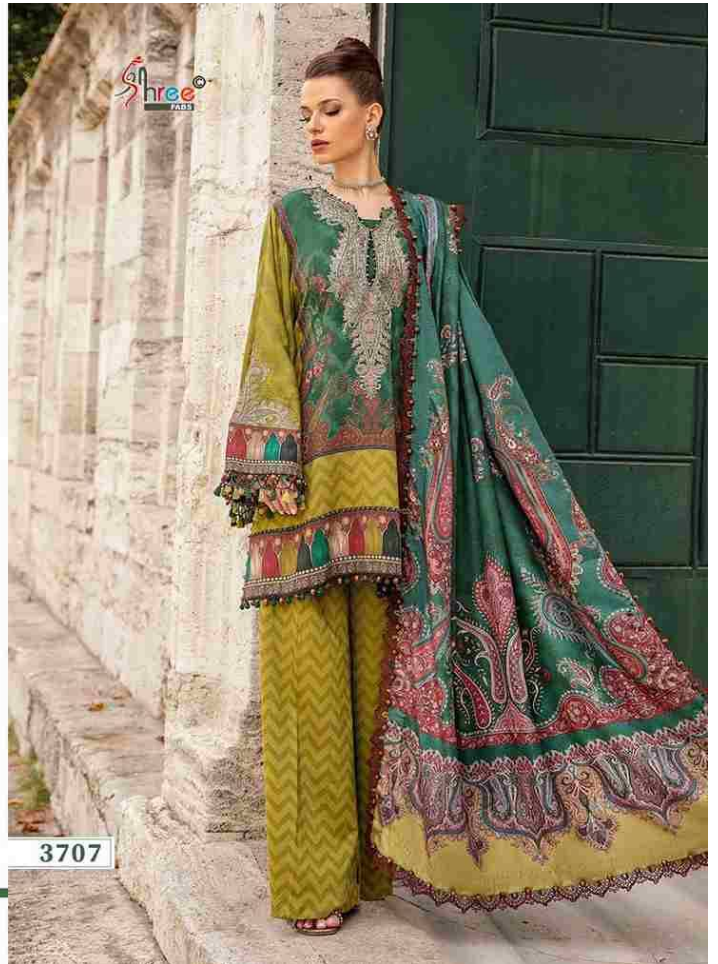

MARIYA B.
PREMIUM *Silk* COLLECTION
VOL-1

MARIYA B.
PREMIUM *Silk* COLLECTION
VOL-1

MARIYA B.
PREMIUM *Silk* COLLECTION
VOL-1

3705

MARIYA B.
PREMIUM *Silk* COLLECTION
VOL-1

3706

MARIYA B.
PREMIUM *Silk* COLLECTION
VOL-1

MARIYA B.
PREMIUM *Silk* COLLECTION
VOL-1

3708

MARIYA B.
PREMIUM *Silk* COLLECTION
VOL-1

3704

3705

3708

3709

3706

3707

Shree
FABRI
MARIYA B.
PREMIUM *Silk* COLLECTION
VOL-1

Hellow to everyone

present new looking and stylish printed designs

MARIYA B.
PREMIUM *silk* COLLECTION
VOL-1

D.NO.	TOP	BOTTOM	DUPATTA	RATE
3704	JAPAN SATIN WITH DIGITAL PRINT	DULL SANTOON	TABBY SILK	810.00
3705	JAPAN SATIN WITH DIGITAL PRINT	DULL SANTOON WITH PRINT	TABBY SILK	810.00
3706	JAPAN SATIN WITH DIGITAL PRINT	DULL SANTOON	TABBY SILK	930.00
3707	JAPAN SATIN WITH DIGITAL PRINT	DULL SANTOON WITH PRINT	TABBY SILK	810.00
3708	JAPAN SATIN WITH DIGITAL PRINT	DULL SANTOON	TABBY SILK	810.00
3709	JAPAN SATIN WITH DIGITAL PRINT	DULL SANTOON	TABBY SILK	930.00