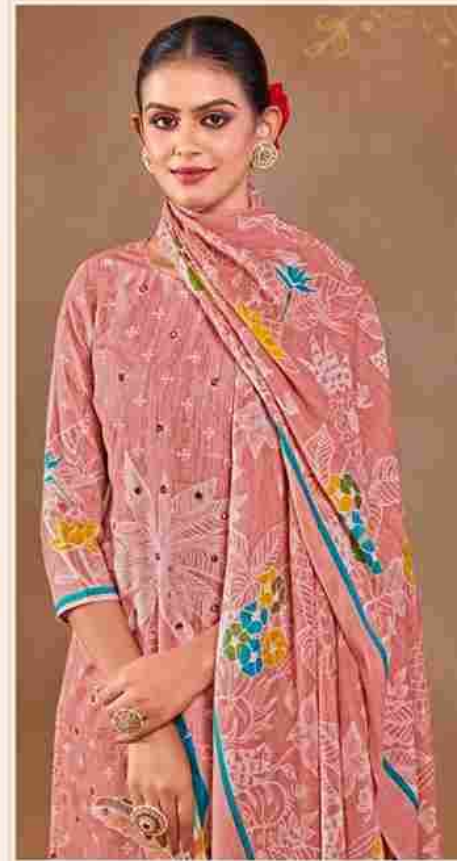

Zulfat
Designer Sarees

FABIO'S ART
588-002
www.zulfat.com

Zulfat
Designer Sarees
TAKE A L O O K
588-003
www.zulfat.com

Zulfat
Designs India

LURES
LIKE

588-001

91-97331-0809

SMILES ARE