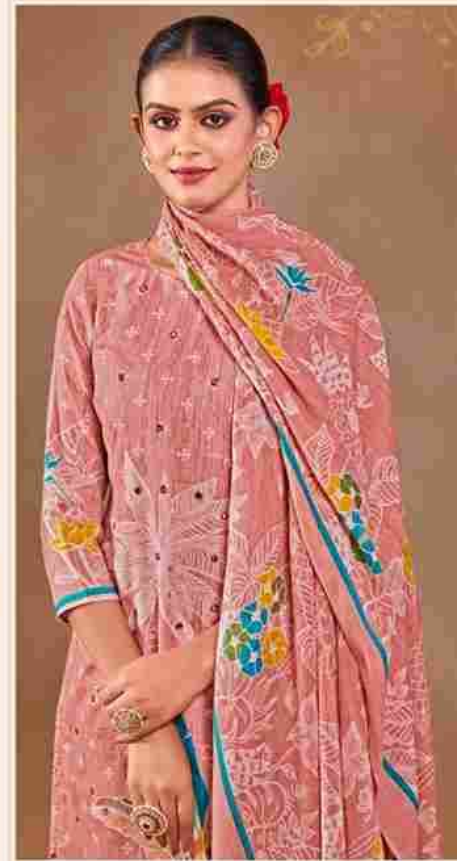

Zulfat
Designs India

LURES
LIKE

588-001

91-9733-10-9

SMILES ARE

588-001

91-9733-10-9

Zulfat
Designs India