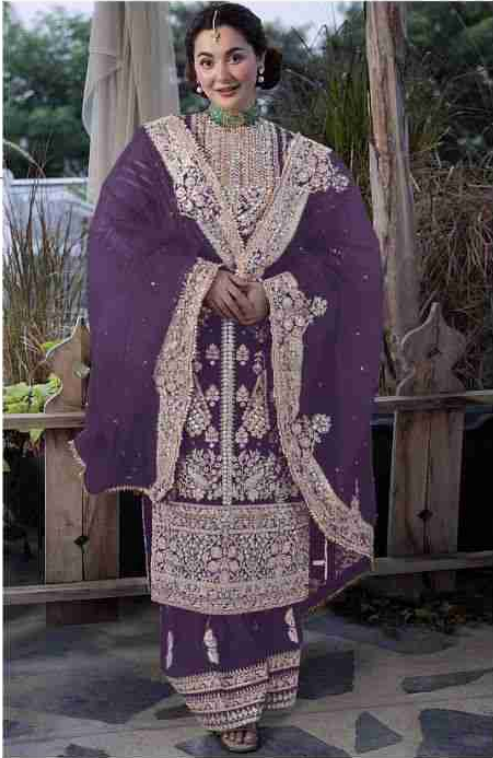

TOP - GEORGETTE
BOTTOM - DULL SANTOON
DUPATTA - GEORGETTE
INER - DULL SANTOON

The art of designing Luxury style...

D.NO.166 - B

TOP - GEORGETTE
BOTTOM - DULL SANTOON
DUPATTA - GEORGETTE
INEER - DULL SANTOON