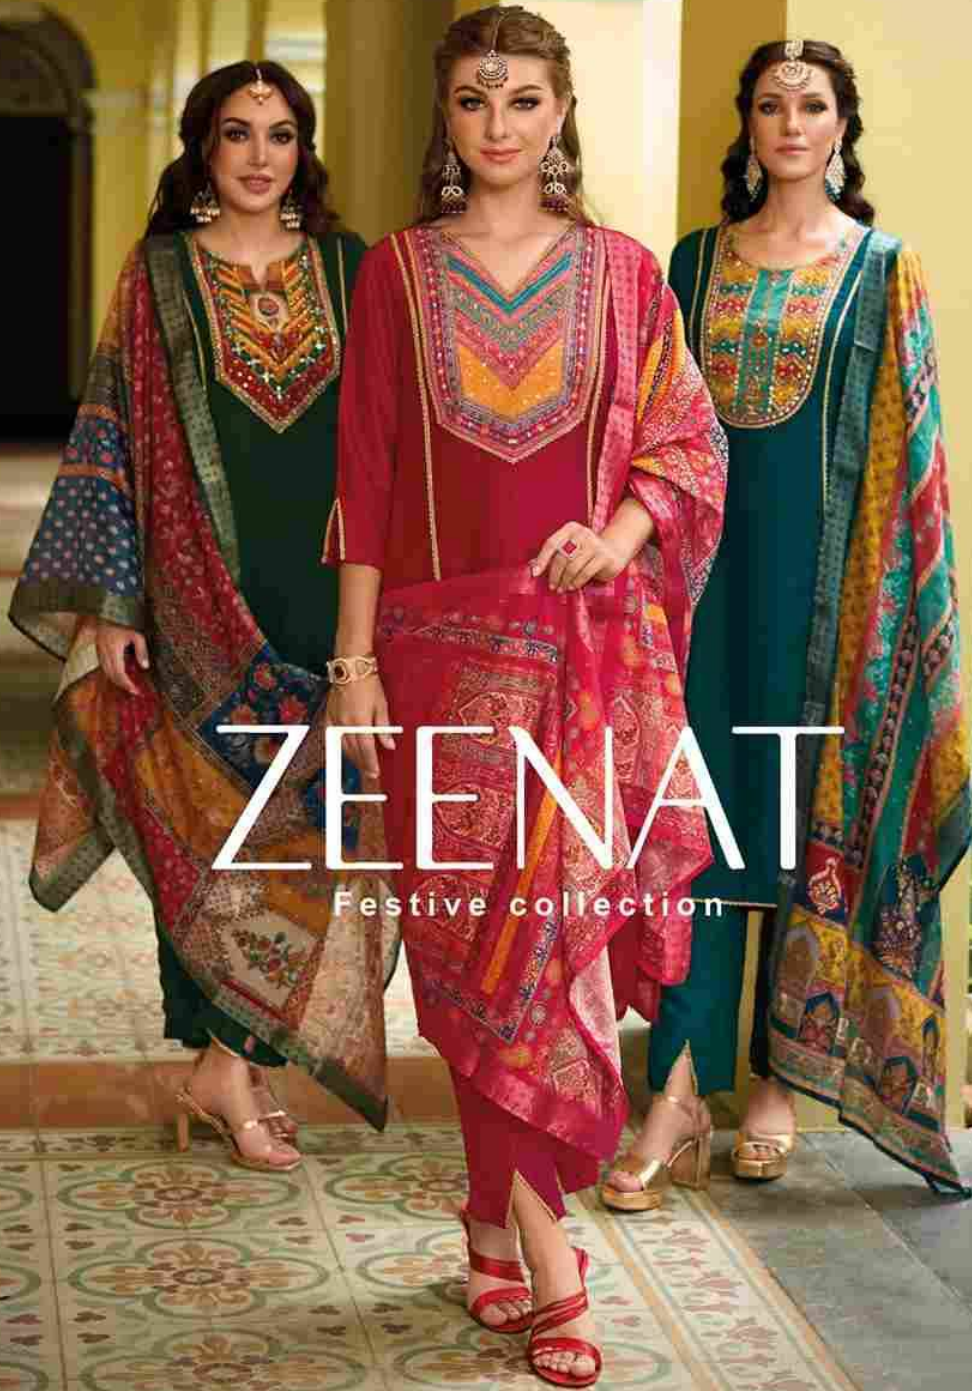

ELEVATE YOUR STYLE
ELEVATE YOUR LIFE

ZEENAT

Festive collection

A BEAUTEOUS
THE CLASSIC ATTIRE

1421

1423

1424

1425

MARVELLOUS AND
S O P H I S T I C A T E D

1426

1421

1422

1423

1424

1425

1426

ELLEVATE YOUR STYLE
ELEVATE YOUR LIFE

LADY
LEELA

ZEENAT
Festive collection

ZEENAT

Festive collection

FABRIC DETAILS

TOP

DESIGNER PRINT WITH HEAVY HANDWORK
ON VICHITRA FABRIC WITH LACE WORK & INNER

BOTTOM

VICHITRA FABRIC PANT WITH INNER & POCKET

DUPATTA

EXCLUSIVE JACQUARD DIGITAL PRINT DUPATTA

SIZES - M, L, XL, XXL, 3XL

NOTE

- * POCKET INSIDE EVERY BOTTOM
- * INNER INSIDE EVERY TOP
- * STICKER PHOTO INSIDE EVERY CATALOGUE