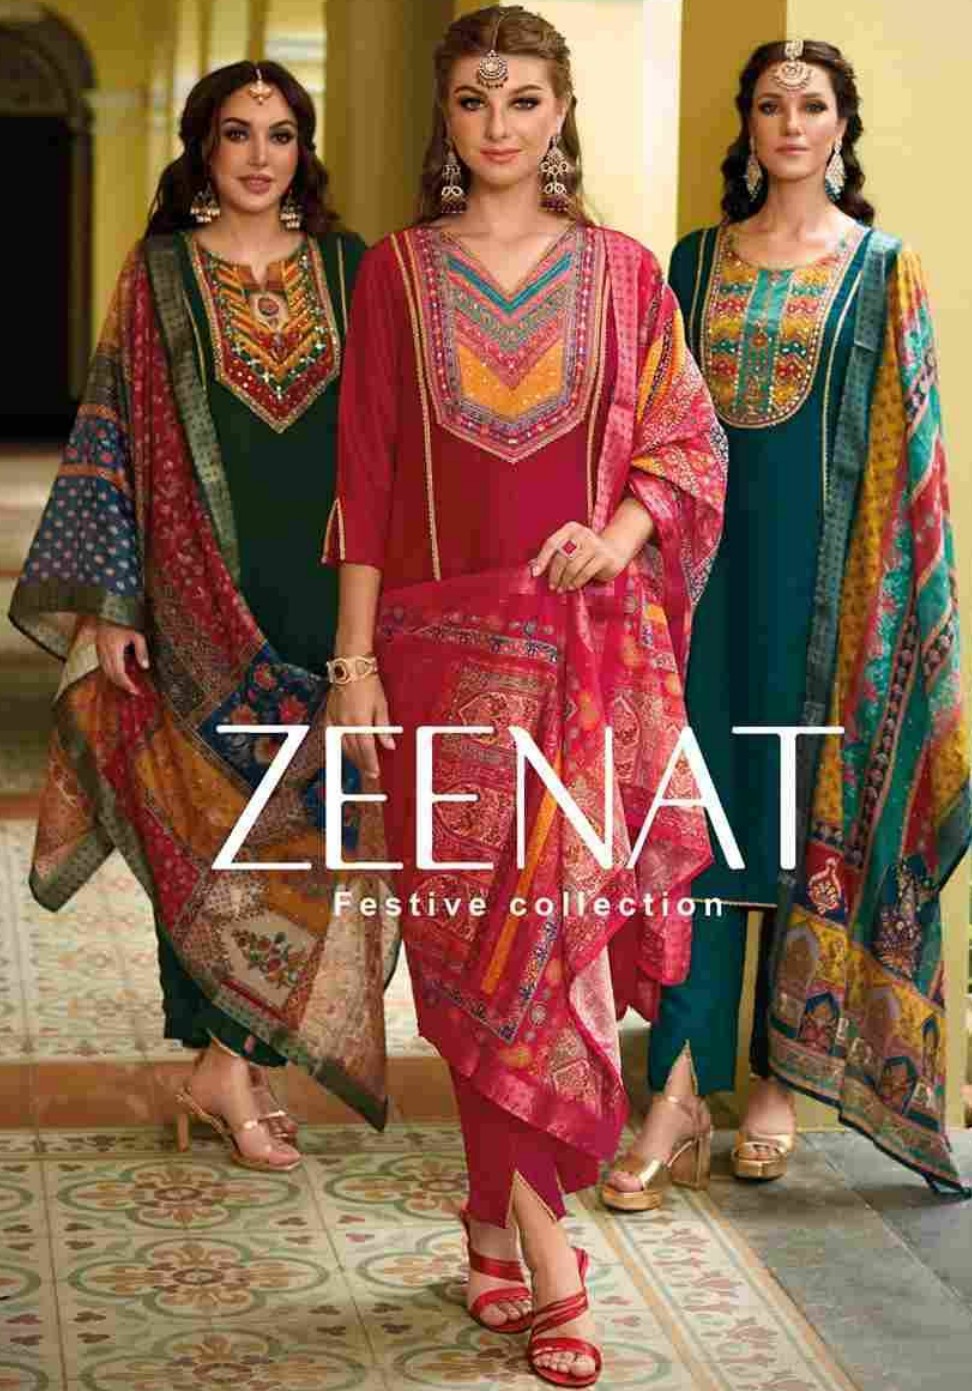

ELEVATE YOUR STYLE
ELEVATE YOUR LIFE

ZEENAT

Festive collection

A BEAUTEOUS
THE CLASSIC ATTIRE

1421

1423

1425

MARVELLOUS AND
S O P H I S T I C A T E D

1426

1421

1422

1423

1424

1425

1426

ELLEVATE YOUR STYLE
ELEVATE YOUR LIFE
**LADY
LEELA**

ZEENAT
Festive collection

ZEENAT

Festive collection

FABRIC DETAILS

TOP

DESIGNER PRINT WITH HEAVY HANDWORK
ON VICHITRA FABRIC WITH LACE WORK & INNER

BOTTOM

VICHITRA FABRIC PANT WITH INNER & POCKET

DUPATTA

EXCLUSIVE JACQUARD DIGITAL PRINT DUPATTA

SIZES - M, L, XL, XXL, 3XL

NOTE

- * POCKET INSIDE EVERY BOTTOM
- * INNER INSIDE EVERY TOP
- * STICKER PHOTO INSIDE EVERY CATALOGUE