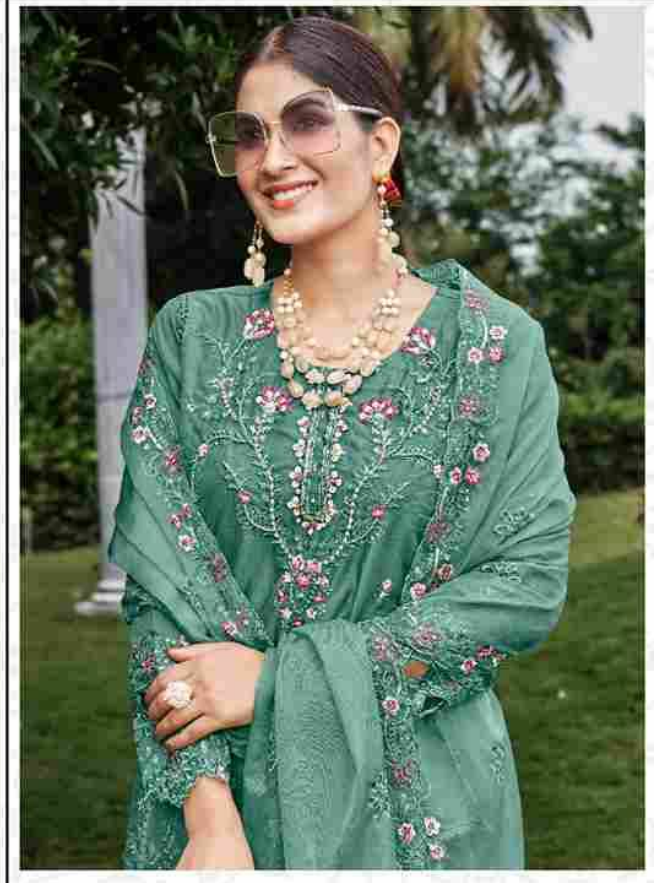

**Motifz**  
FASHION FORWARD

**D.no-683-B**

**TOP- ORANGZA WITH EMBROIDERY  
KHALI WORK**

**BOTTOM -DULL SANTOON**

**DUPATTA - ORANGZA WITH EMBROIDERY**

**Motifz**  
FASHION FORWARD

**D.no-683-A**

**TOP- ORANGZA WITH EMBROIDERY  
KHALI WORK**

**BOTTOM -DULL SANTOON**

**DUPATTA - ORANGZA WITH EMBROIDERY**

**Motifz**  
FASHION FORWARD

**D.no-683-B**

**TOP- ORANGZA WITH EMBROIDERY  
KHALI WORK**

**BOTTOM -DULL SANTOON**

**DUPATTA - ORANGZA WITH EMBROIDERY**