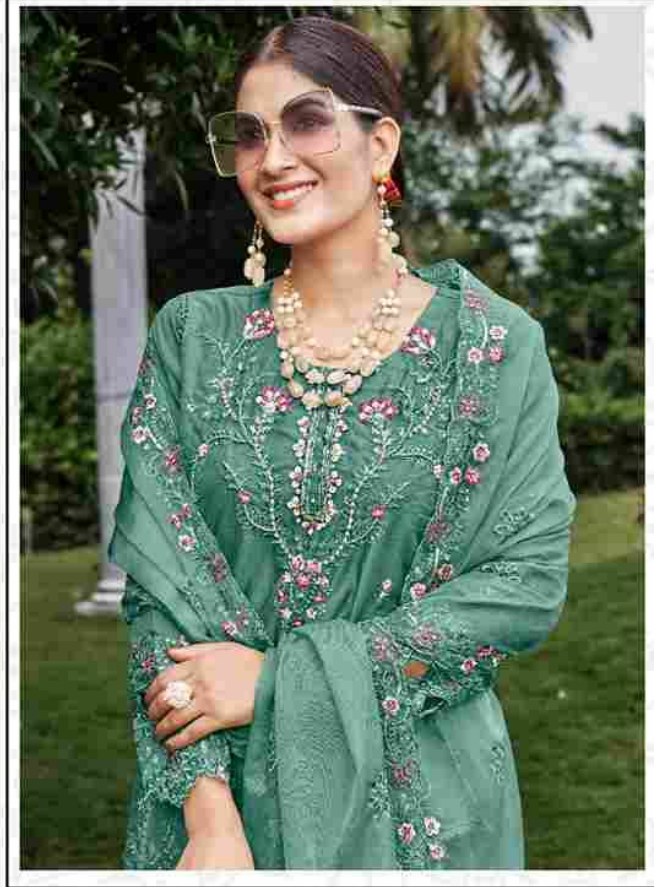

**Motifz**  
FASHION FORWARD

**D.no-683-B**

**TOP- ORANGZA WITH EMBROIDERY  
KHALI WORK**

**BOTTOM -DULL SANTOON**

**DUPATTA - ORANGZA WITH EMBROIDERY**

**Motifz**  
FASHION FORWARD

**D.no-683-A**

**TOP- ORANGZA WITH EMBROIDERY  
KHALI WORK**

**BOTTOM -DULL SANTOON**

**DUPATTA - ORANGZA WITH EMBROIDERY**

**Motifz**  
FASHION FORWARD

**D.no-683-B**

**TOP- ORANGZA WITH EMBROIDERY  
KHALI WORK**

**BOTTOM -DULL SANTOON**

**DUPATTA - ORANGZA WITH EMBROIDERY**