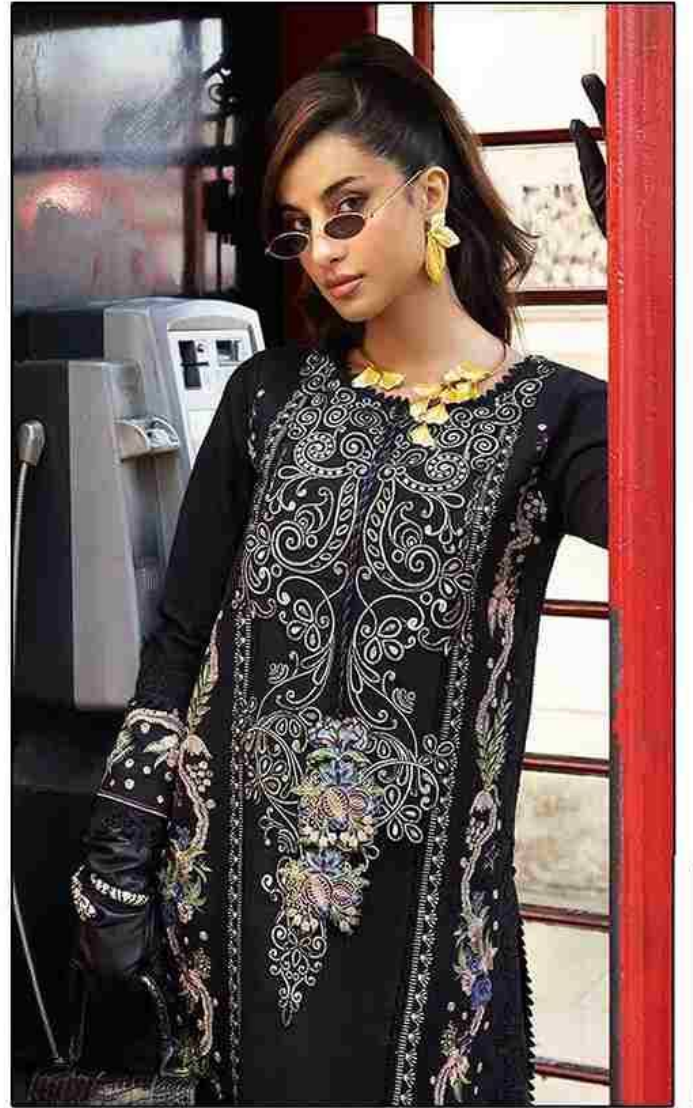

HF-56

HOOR TEX

CARE INSTRUCTIONS

DRY CLEAN RECOMMENDED
DO NOT USE ANY TYPE OF BLEACH OR STAIN REMOVING CHEMICALS
DO NOT OVER EXPOSE DAMP FABRIC TO STRONG SUNLIGHT
IRON AT MODERATE TEMPERATURE

HF-56

HOOR TEX