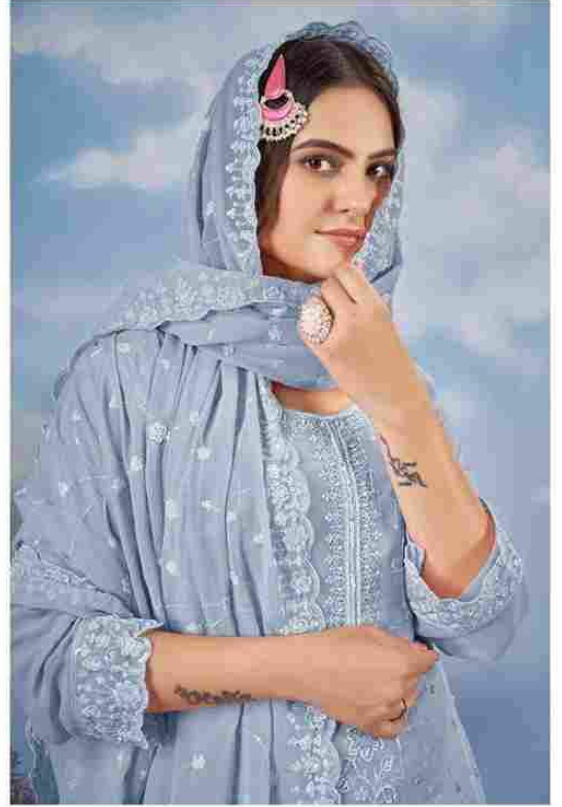

Bilqis^{TM}
By Balaji Suits
PAKISTANI CONCEPT

**TOP - FOX GEORGETTE HEAVY
BEADS EMBROIDERY
INNER BOTTOM - DULL SANTOON
DUPATTA - FOX GEORGETTE
HEAVY EMBROIDERED**

B-87 D