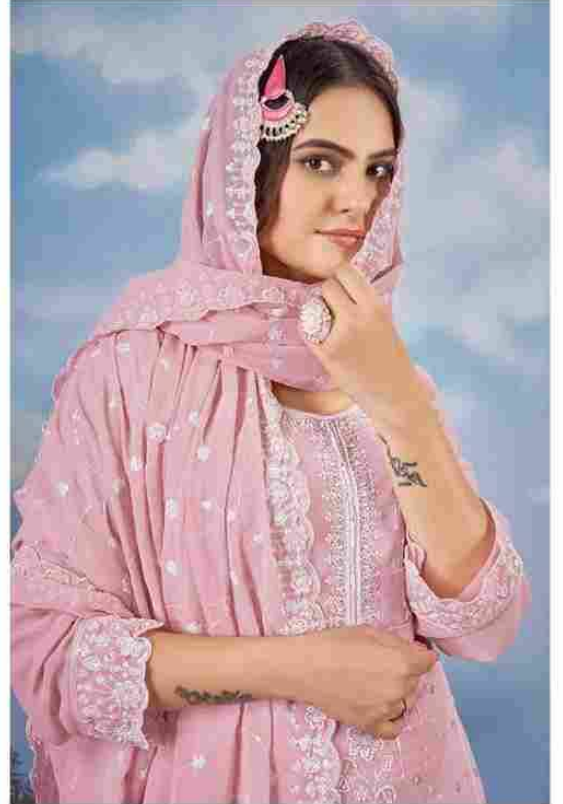

Bilqis^{TM}
By Balaji Suits
PAKISTANI CONCEPT

**TOP - FOX GEORGETTE HEAVY
BEADS EMBROIDERY
INNER BOTTOM - DULL SANTOON
DUPATTA - FOX GEORGETTE
HEAVY EMBROIDERED**

B-87 A