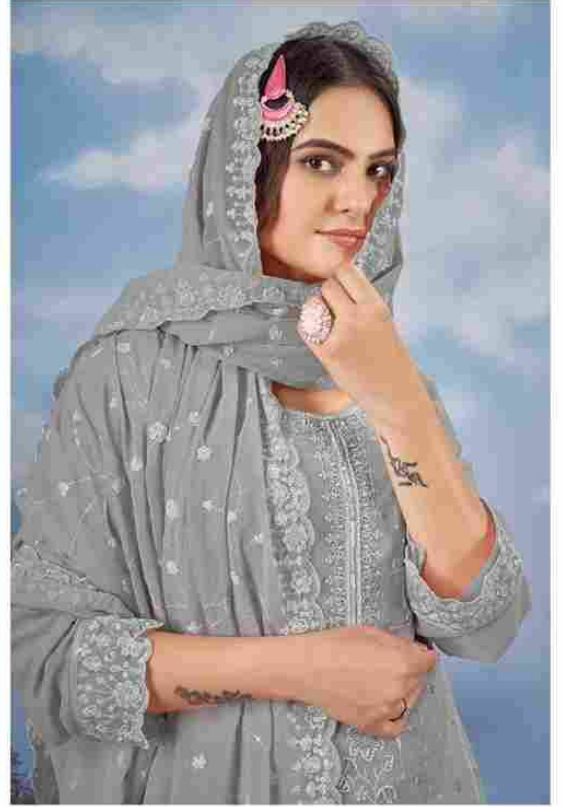

Bilqis^{TM}
By Balaji Suits
PAKISTANI CONCEPT

**TOP - FOX GEORGETTE HEAVY
BEADS EMBROIDERY
INNER BOTTOM - DULL SANTOON
DUPATTA - FOX GEORGETTE
HEAVY EMBROIDERED**

B-87 C