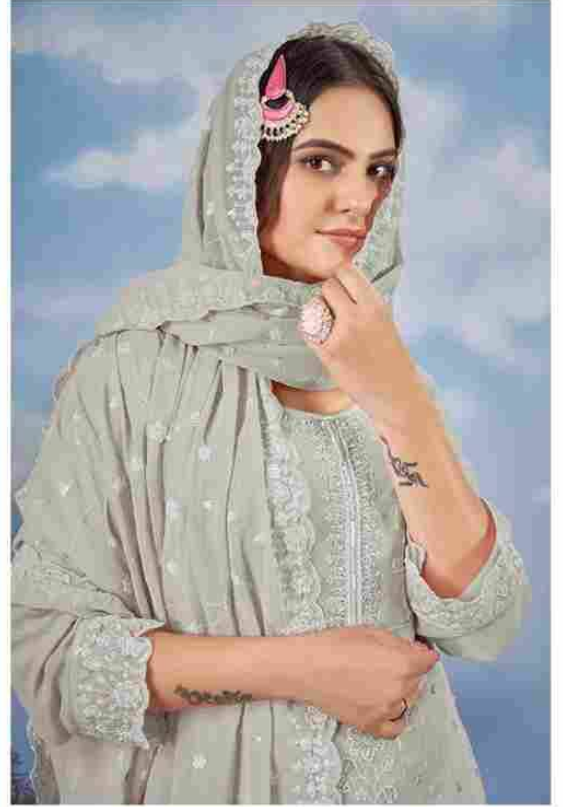

Bilqis^{TM}
By Balaji Suits
PAKISTANI CONCEPT

**TOP - FOX GEORGETTE HEAVY
BEADS EMBROIDERY
INNER BOTTOM - DULL SANTOON
DUPATTA - FOX GEORGETTE
HEAVY EMBROIDERED**

B-87 B