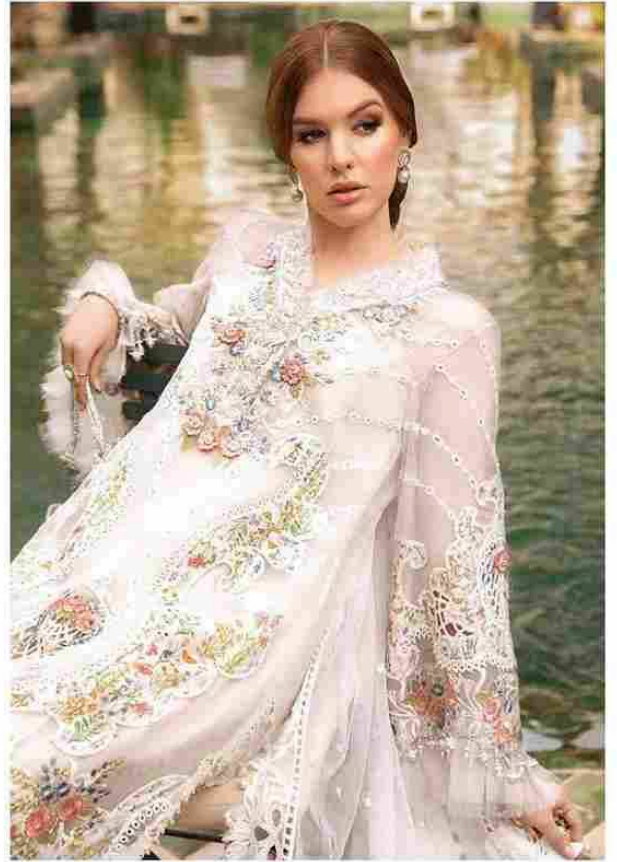

**TOP - REYON COTTON HEAVY EMBROIDERED  
WITH APPLIQ  
BOTTOM - REYON COTTON  
DUPATTA - BUTTERFLY NET EMBROIDERED**

**B-81 B**

**TOP - REYON COTTON HEAVY EMBROIDERED  
WITH APPLIQ  
BOTTOM - REYON COTTON  
DUPATTA - BUTTERFLY NET EMBROIDERED**

B-81 A

**TOP - REYON COTTON HEAVY EMBROIDERED  
WITH APPLIQ  
BOTTOM - REYON COTTON  
DUPATTA - BUTTERFLY NET EMBROIDERED**

**B-81 B**

TOP - REYON COTTON HEAVY EMBROIDERED  
WITH APPLIQ  
BOTTOM - REYON COTTON  
DUPATTA - BUTTERFLY NET EMBROIDERED