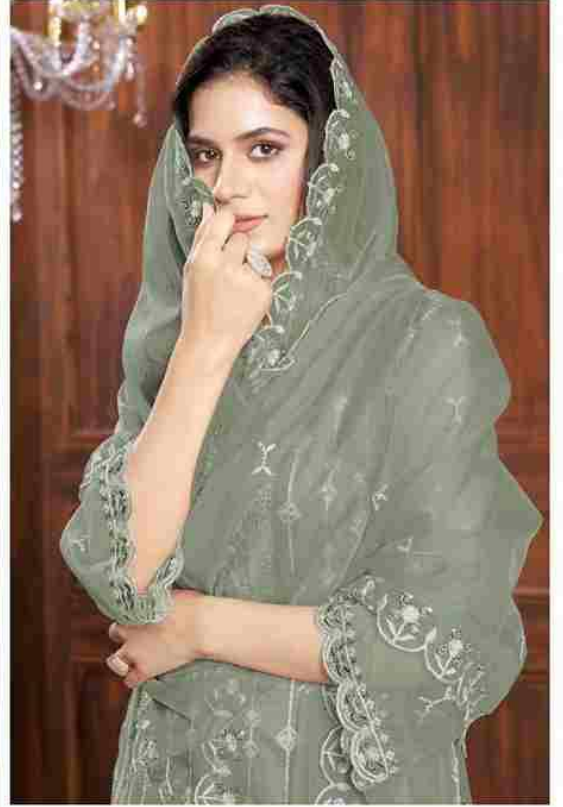

Bilqis^{TM}
By Bilqis Suits
PAKISTANI CONCEPT

**TOP - ORGANZA HEAVY
EMBROIDERED WITH ZARKAN
INNER BOTTOM - DULL SANTOON
DUPATTA - ORGANZA HEAVY
EMBROIDERED**

B - 90 D