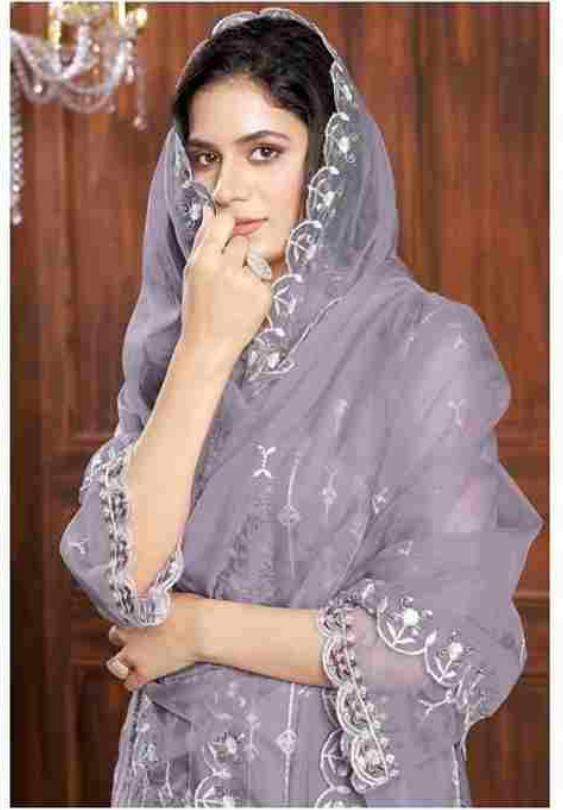

Bilqis^{TM}
By Bilqis Suits
PAKISTANI CONCEPT

**TOP - ORGANZA HEAVY
EMBROIDERED WITH ZARKAN
INNER BOTTOM - DULL SANTOON
DUPATTA - ORGANZA HEAVY
EMBROIDERED**

B - 90 A