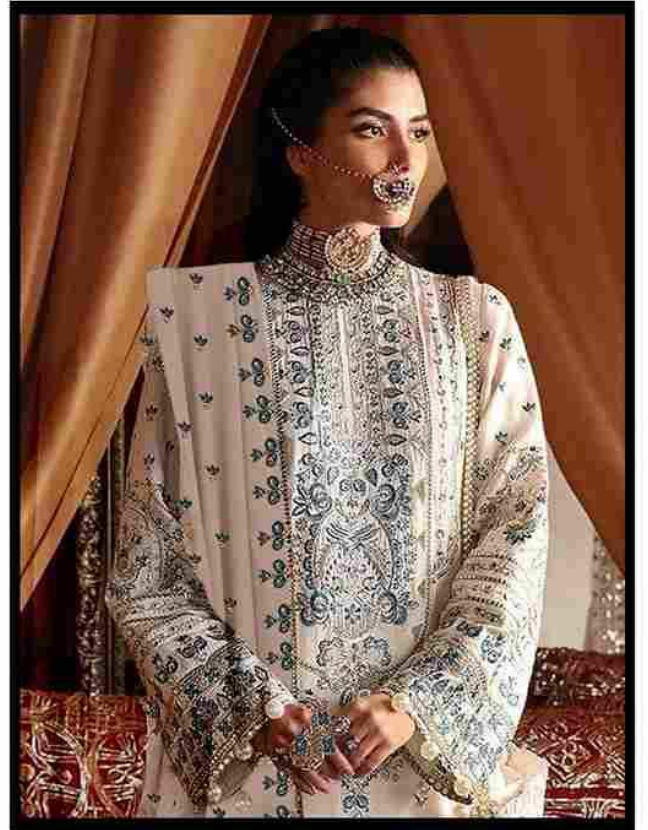

Serine
Pakistani Suits
A BRAND BY MEGHA EXPORT

S - 348 A

TOP - FOX GEORGETTE HEAVY EMBROIDERY WORK

BOTTOM - INNER - DULL SHANTUN

DUPATTA - FOX GEORGETTE HEAVY EMBROIDERY WORK

Serine
Pakistani Suits
A BRAND BY MEGHA EXPORT

S - 348 A

TOP - FOX GEORGETTE HEAVY EMBROIDERY WORK

BOTTOM - INNER - DULL SHANTUN

DUPATTA - FOX GEORGETTE HEAVY EMBROIDERY WORK

Serene
PUNJABI SUIT
MEGH EXPORTS

Serene
S-348A

FOR ANGLE SHOTS SEE MY CHANNEL PAGE
BEHIND SCENES - SEE MY VIDEOS
FOR MORE INFORMATION SEE MY CHANNEL PAGE