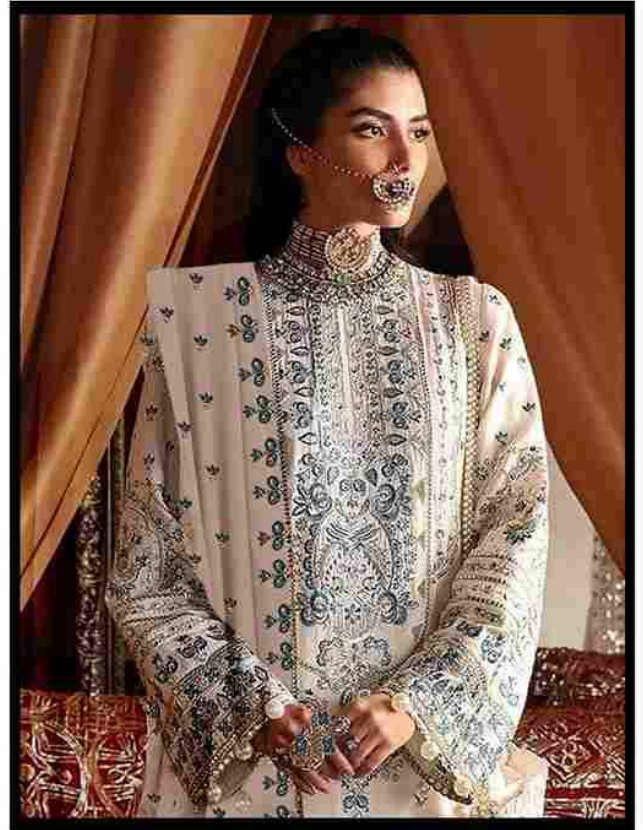

Serine
Pakistani Suits
A BRAND BY MEGHA EXPORT

S - 348 A

TOP - FOX GEORGETTE HEAVY EMBROIDERY WORK

BOTTOM - INNER - DULL SHANTUN

DUPATTA - FOX GEORGETTE HEAVY EMBROIDERY WORK

Serine
Pakistani Suits
A BRAND BY MEGHA EXPORT

S - 348 A

TOP - FOX GEORGETTE HEAVY EMBROIDERY WORK

BOTTOM - INNER - DULL SHANTUN

DUPATTA - FOX GEORGETTE HEAVY EMBROIDERY WORK

Serene
PUNJABI SUIT
MEGH EXPORTS

Serene
S-348A

FOR ANGLE SHOTS SEE MY CHANNEL PAGE
BEHIND SCENES - SEE MY VIDEOS
FOR MORE INFORMATION SEE MY CHANNEL PAGE