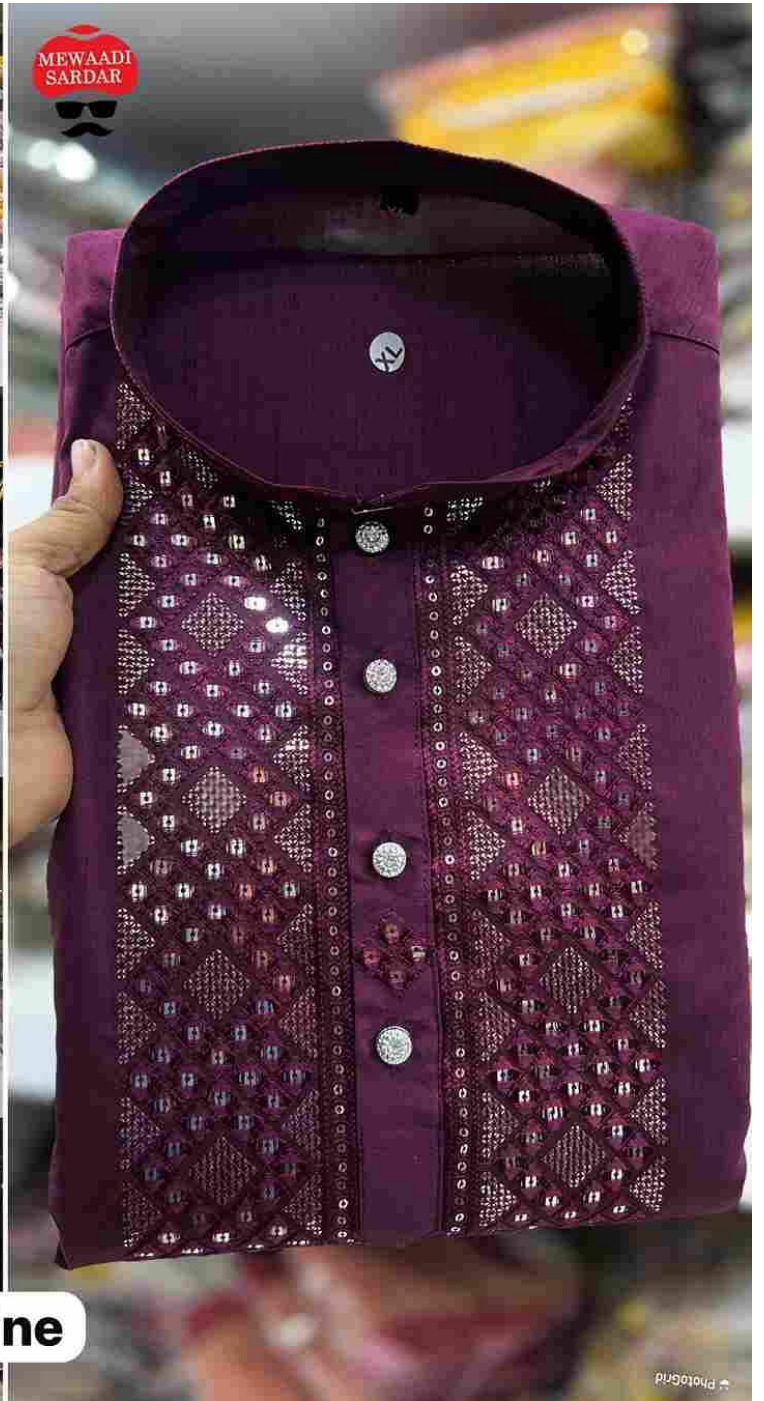

MEWAADI  
SARDAR

Wine

PhotoGrid

MEWAADI  
SARDAR

Wine

PhotoGrid

PhotoGrid

		<b>SIZE CHART</b>	<b>IN INCHES</b>
<b>SIZE NO</b>	<b>KURTA CHEST</b>	<b>KURTA LENGTH</b>	<b>SHOULDER</b>
	(WITH LOOSING)		
<b>M</b>	42"	39"	17.5"
<b>L</b>	44"	39"	18"
<b>XL</b>	46"	41"	19"
<b>XXL</b>	48"	41"	19.5"