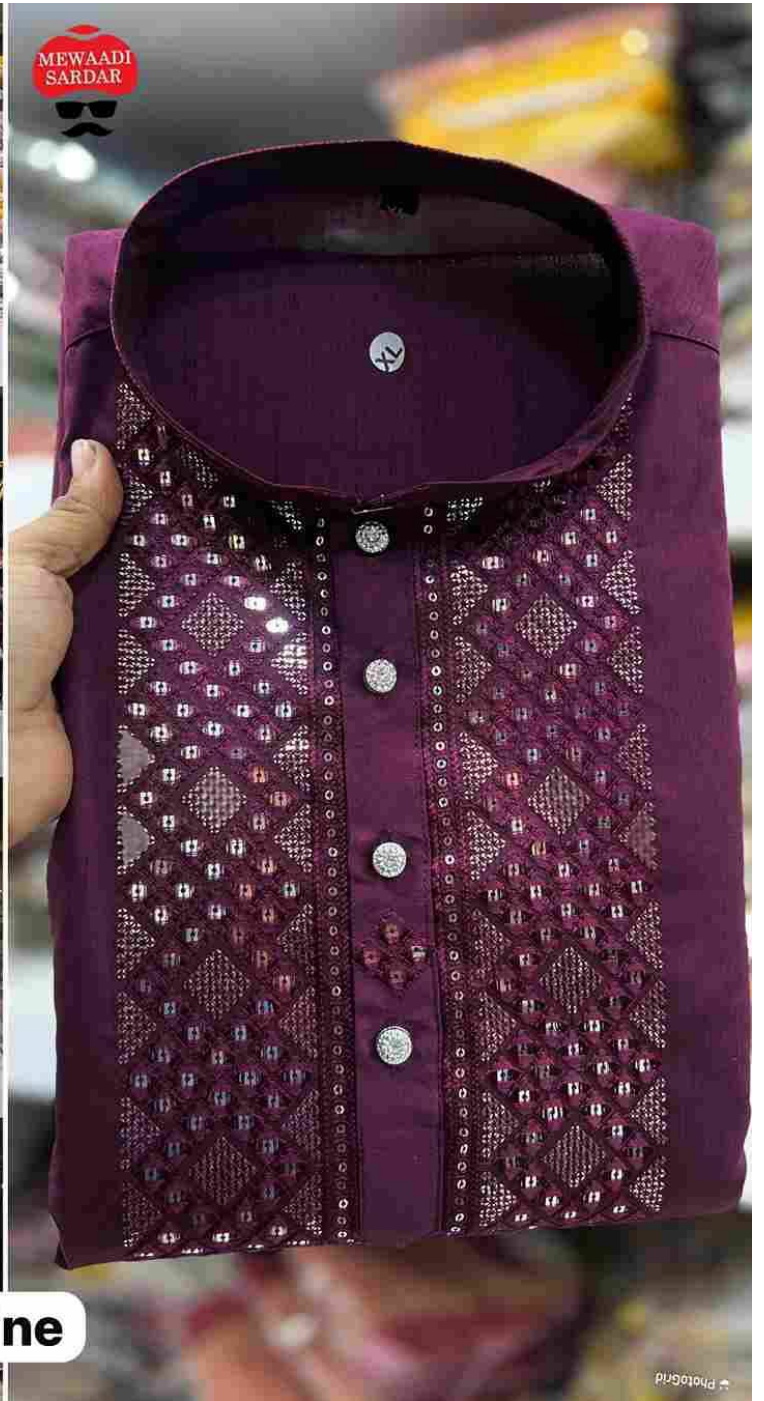

MEWAADI  
SARDAR

Wine

PhotoGrid

MEWAADI  
SARDAR

Wine

PhotoGrid

		<b>SIZE CHART</b>	<b>IN INCHES</b>
<b>SIZE NO</b>	<b>KURTA CHEST</b>	<b>KURTA LENGTH</b>	<b>SHOULDER</b>
	(WITH LOOSING)		
<b>M</b>	42"	39"	17.5"
<b>L</b>	44"	39"	18"
<b>XL</b>	46"	41"	19"
<b>XXL</b>	48"	41"	19.5"