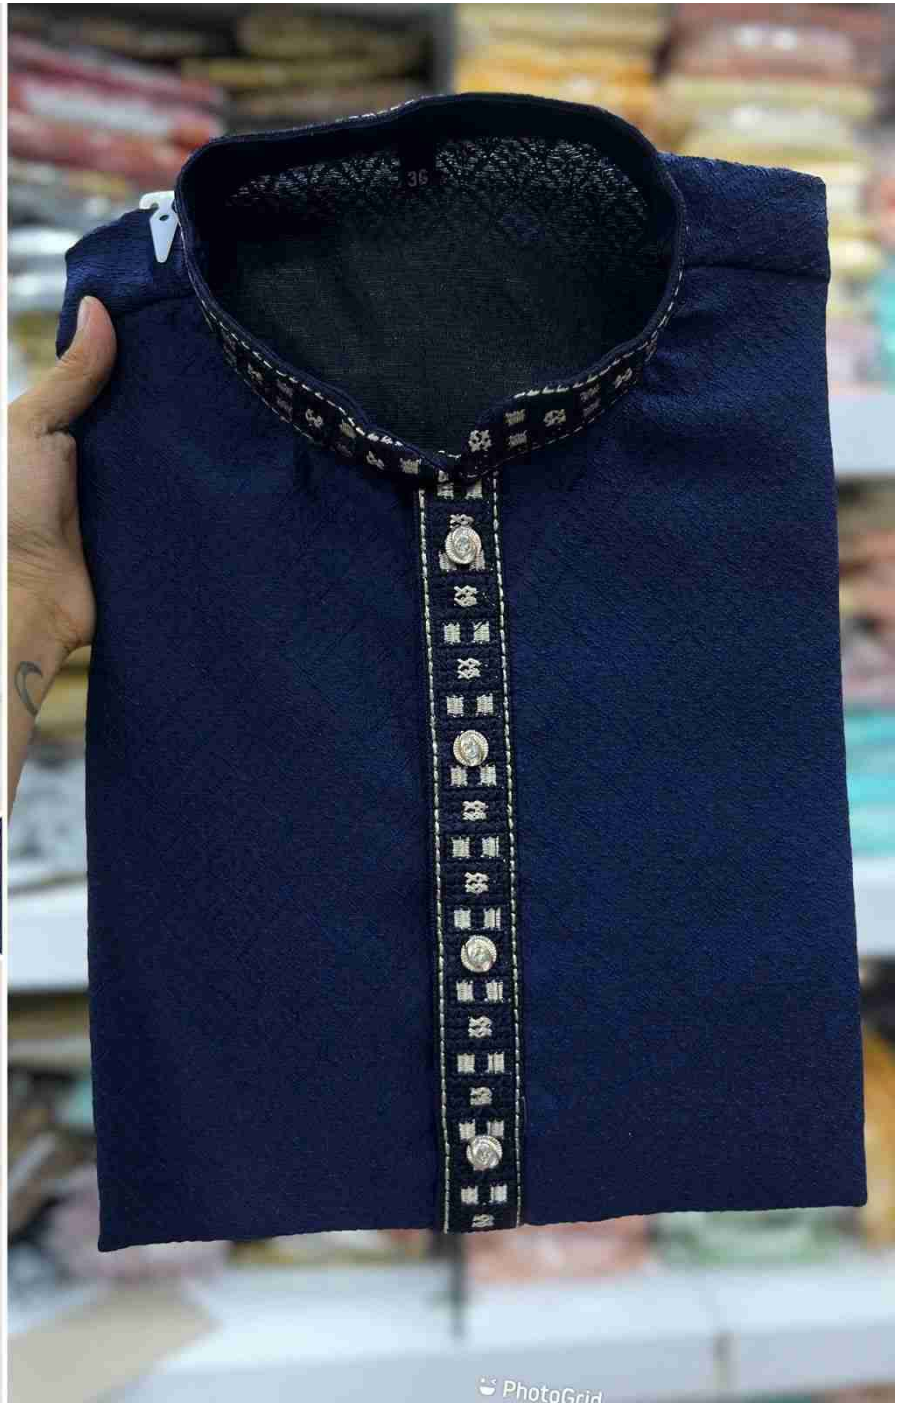

PhotoGen

	SIZE CHART		IN INCHES
SIZE	CHEST	TOP LENGTH	SHOULDER
36	40	41	17.5
38	42	43	18
40	44	43	18.5
42	46	43	19
44	48	43	20
46	50	43	20.5