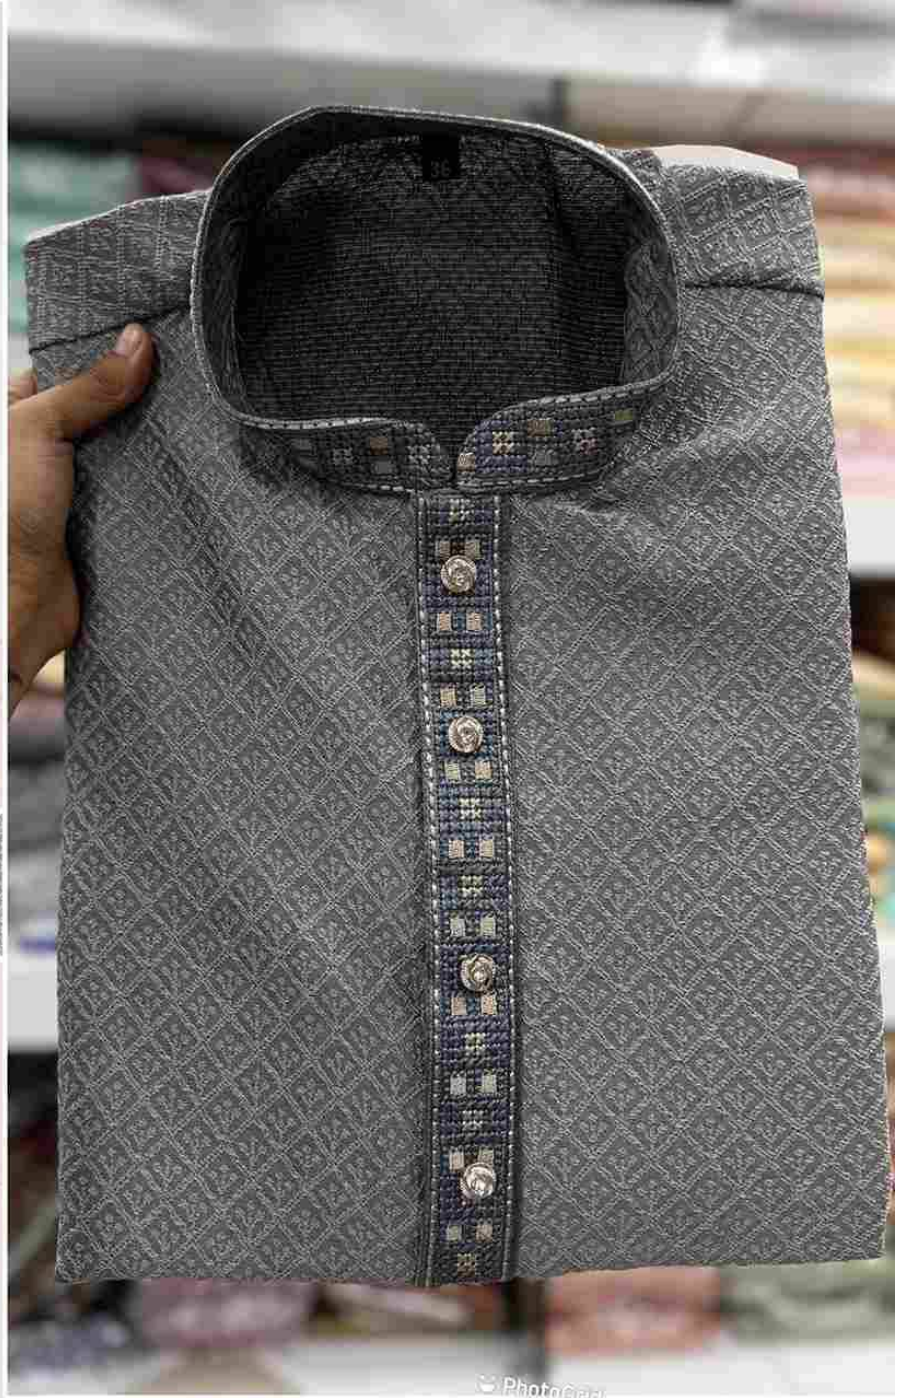

PhotoGen

	SIZE CHART		IN INCHES
SIZE	CHEST	TOP LENGTH	SHOULDER
36	40	41	17.5
38	42	43	18
40	44	43	18.5
42	46	43	19
44	48	43	20
46	50	43	20.5