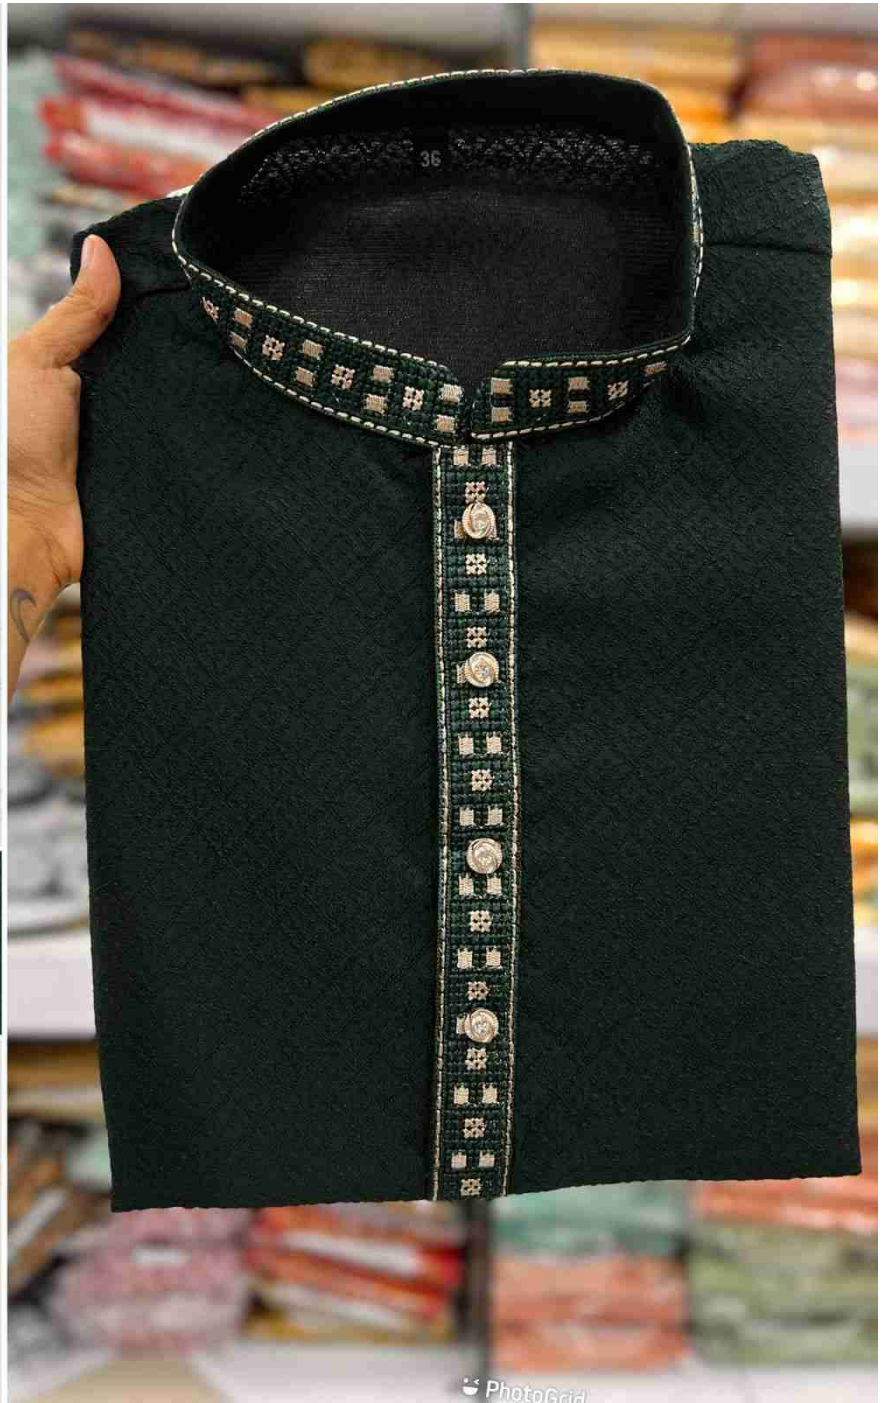

PhotoGen

	SIZE CHART		IN INCHES
SIZE	CHEST	TOP LENGTH	SHOULDER
36	40	41	17.5
38	42	43	18
40	44	43	18.5
42	46	43	19
44	48	43	20
46	50	43	20.5