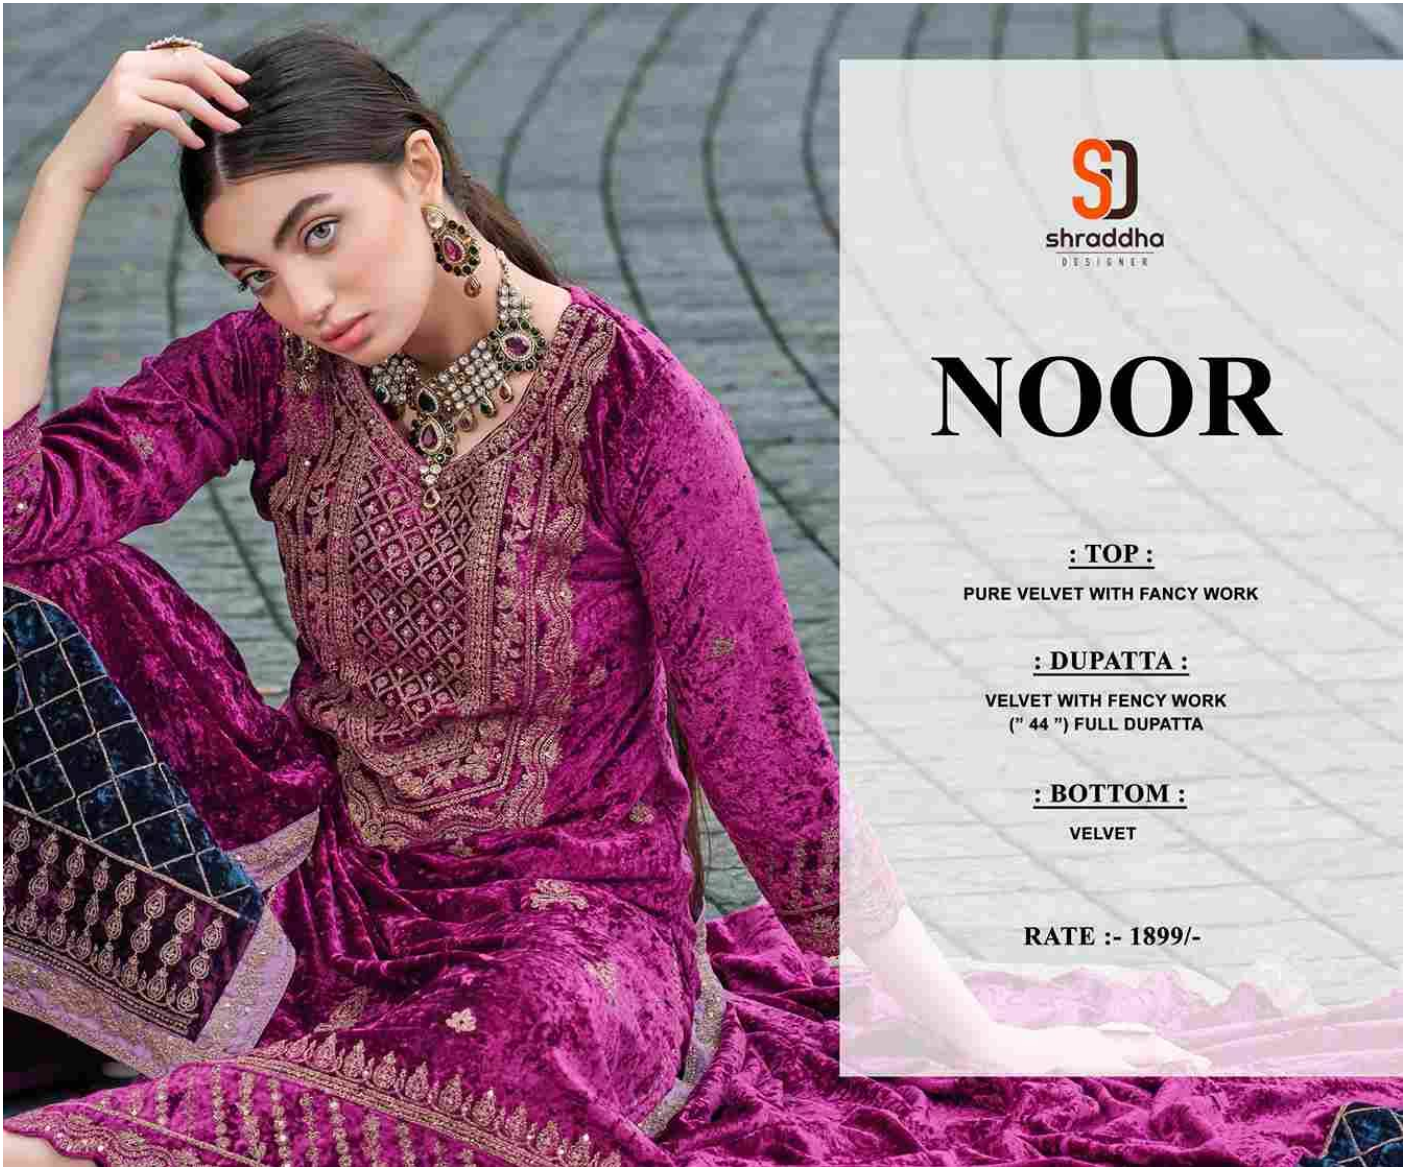

shraddha
DESIGNER

NOOR

Venerable VOGUE D. NO.1004

Elegance EMERGENCE D.NO.1004

Beautiful BASHUL

Marvelous MINI SIZE D. NO.1004

1001

1002

1003

1004

NOOR

: TOP :

PURE VELVET WITH FANCY WORK

: DUPATTA :

VELVET WITH FENCY WORK
(" 44 ") FULL DUPATTA

: BOTTOM :