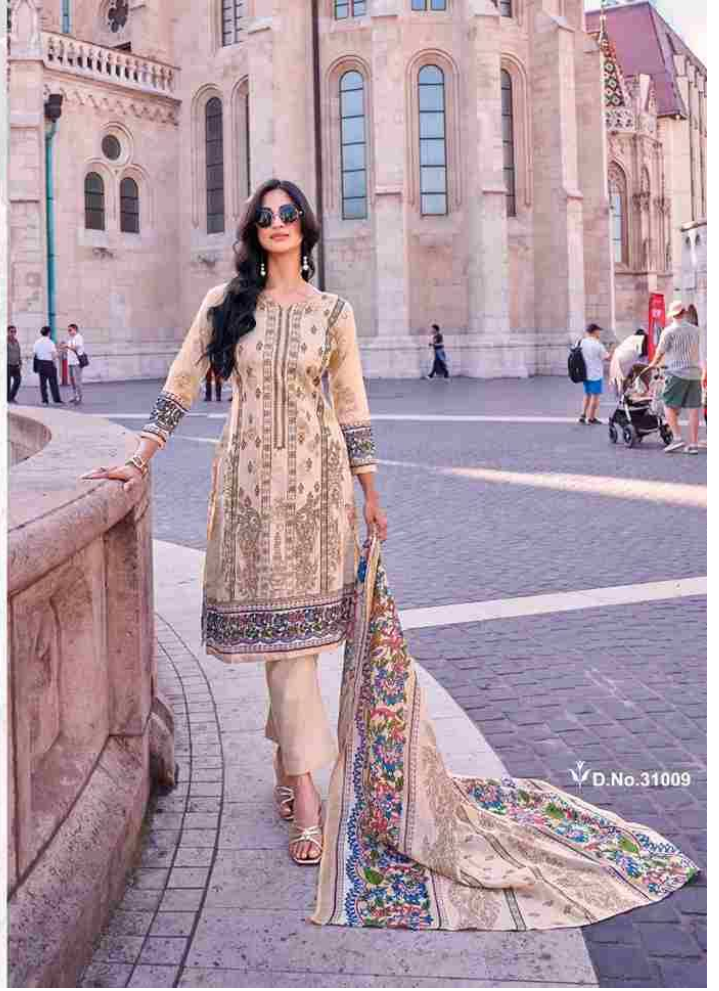

D.No.31009

FABRIC
QUALITY