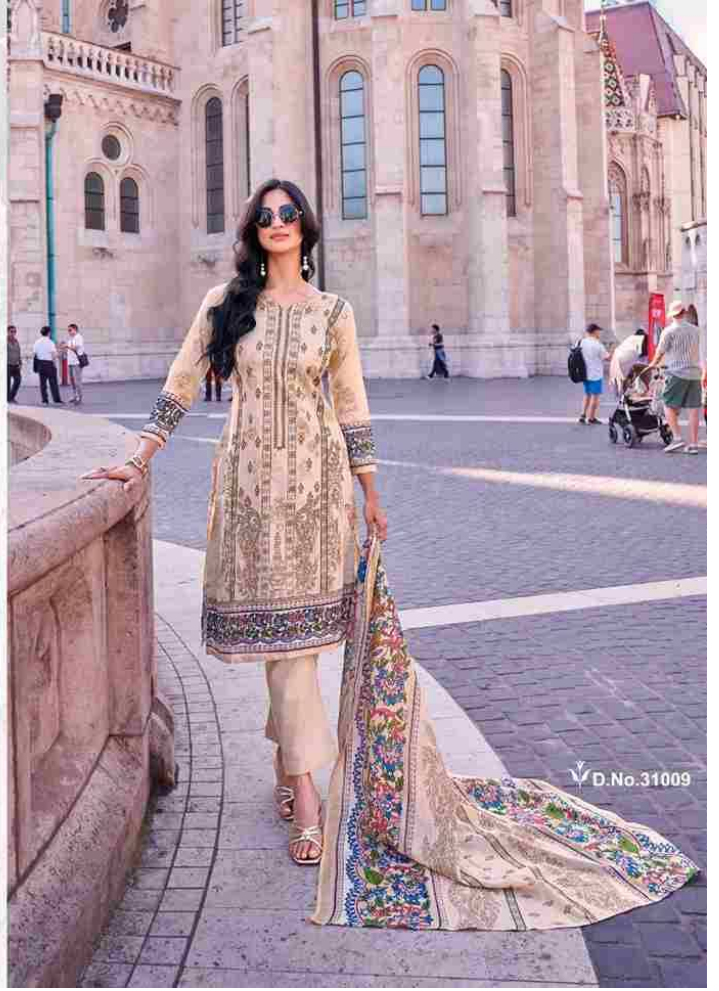

D.No.31009