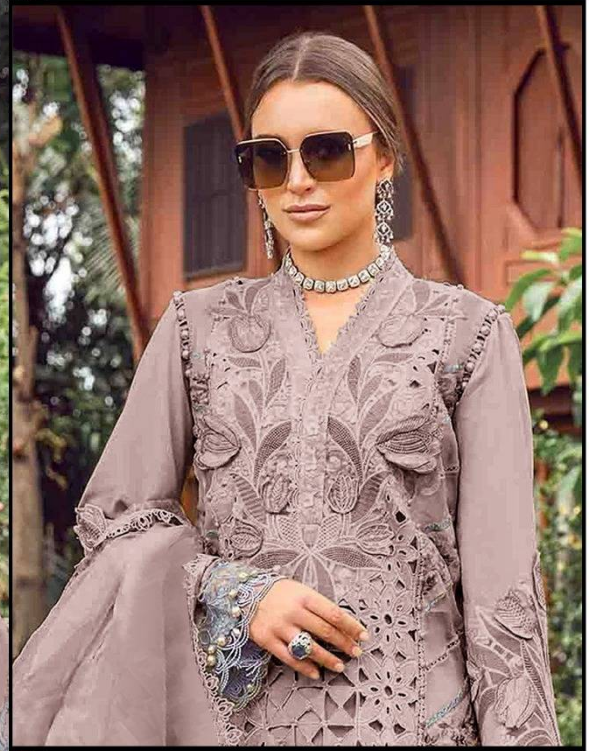

Serena^{TM}
Pakistani Suit
A BRAND BY MEGHA EXPORT

S - 350 B