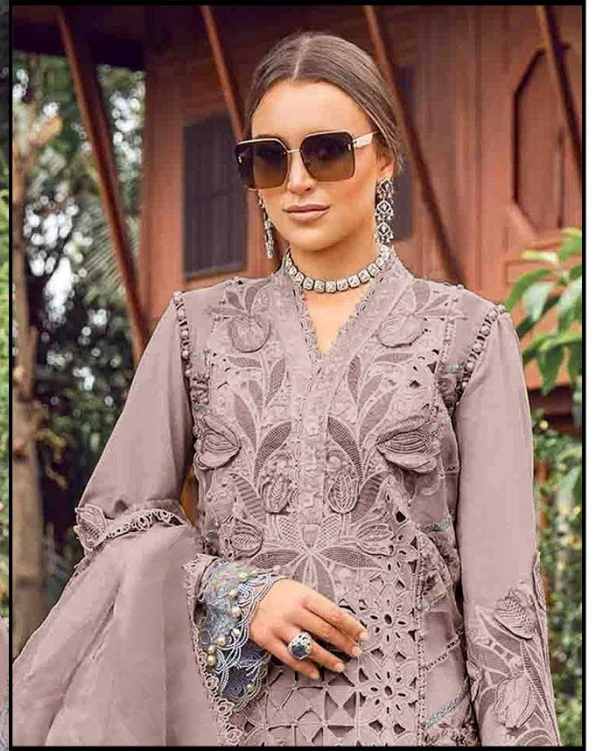

*Serena*TM
Pakistani Suit
A BRAND BY MEGHA EXPORT

S - 350 B

TOP - FOX GEORGETTE HEAVY EMBROIDERY WORK
WITH KHATLI { APPLIC }

BOTTOM - INNER - DULL SANTUN

DUPATTA - FOX GEORGETTE HEAVY EMBROIDERY
WITH PALLU

Serina
Pakistani Suit
A BRAND BY MEGHA EXPORT

S - 350 A

TOP - FOX GEORGETTE HEAVY EMBROIDERY WORK
WITH KHATLI { APPLIC }

BOTTOM - INNER - DULL SANTUN

DUPATTA - FOX GEORGETTE HEAVY EMBROIDERY
WITH PALLU

Serena
Pakistani Wear
MEGHA EXPORT