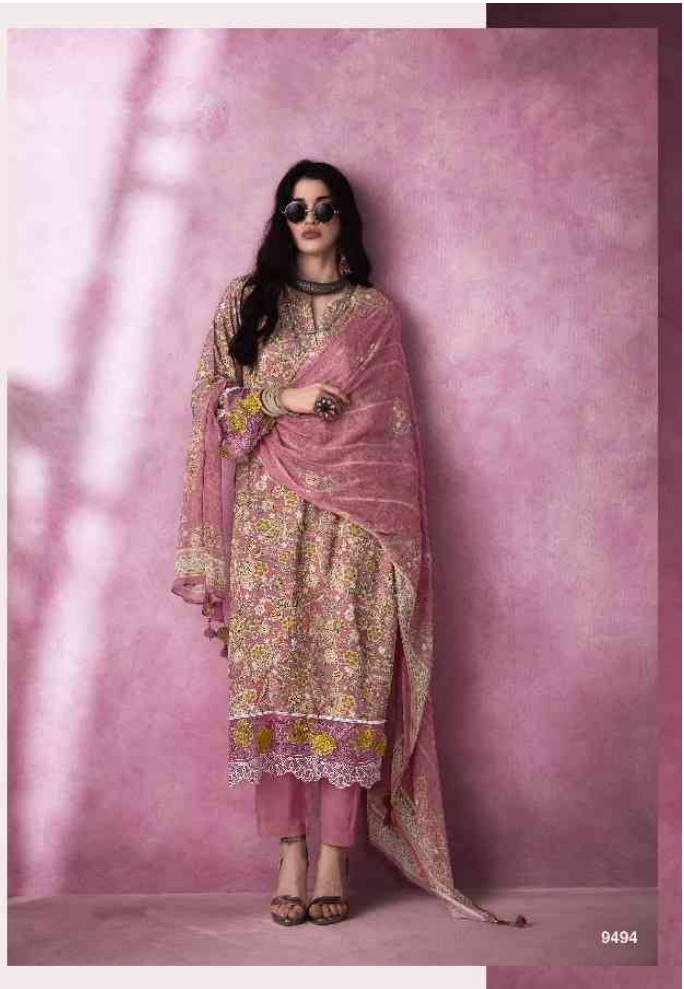

Heer

BY KIMORA

STAR

9492

HEER
BY RIMOKA

HEER
BY NISARA

9495

HEER
BY MUMUKSHU

9491

9492

9493

9494

9495

9496

Heer
BY KIVORA

STAR

STAR

TOP

PURE PASHMINA WITH DIGITAL PRINT AND SCALLOPED
RESHAM EMBROIDERY WITH 3D PATCH ON HEMLINE AND
SLEEVES

DUPATTA

PURE CHINNON WITH DIGITAL PRINT AND
HAND CRAFTED TASSELS

BOTTOM

PURE PASHMINA STAPLE

Heer