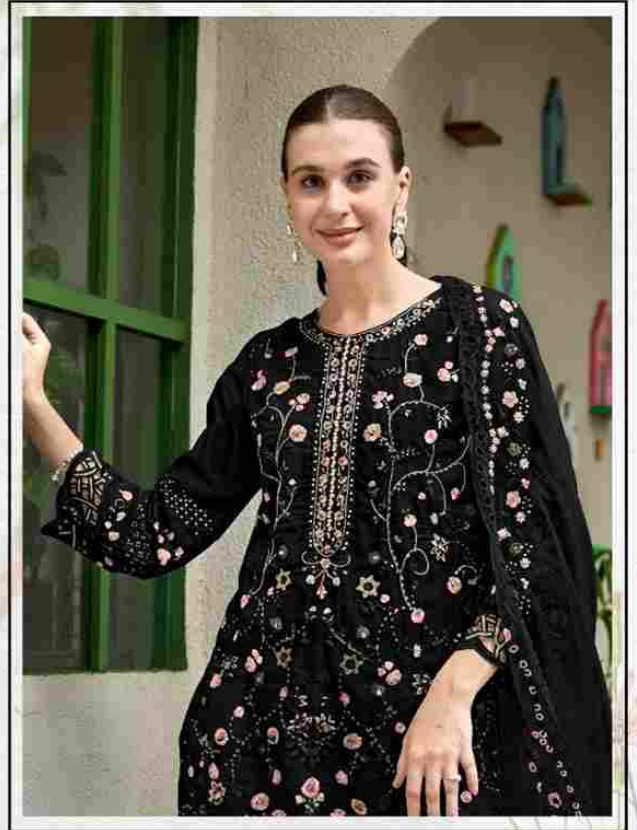

**Motifz**  
FASHION FORWARD

D.686-I

**TOP**-ORANGZA WITH EMBROIDERY KHATLI WORK  
**BOTTOM** -DULL SANTOON  
**DUPATTA** - ORANGZA WITH EMBROIDERY

**Motifz**  
FASHION FORWARD

**D.686-H**

**TOP** - ORANGZA WITH EMBROIDERY KHATLI WORK  
**BOTTOM** - DULL SANTOON  
**DUPATTA** - ORANGZA WITH EMBROIDERY

**Motifz**  
FASHION FORWARD

D.686-I

**TOP**-ORANGZA WITH EMBROIDERY KHATLI WORK  
**BOTTOM** -DULL SANTOON  
**DUPATTA** - ORANGZA WITH EMBROIDERY

**Motifz**  
FASHION FORWARD

D.686-J

**TOP**-ORANGZA WITH EMBROIDERY KHATLI WORK  
**BOTTOM** -DULL SANTOON  
**DUPATTA** - ORANGZA WITH EMBROIDERY