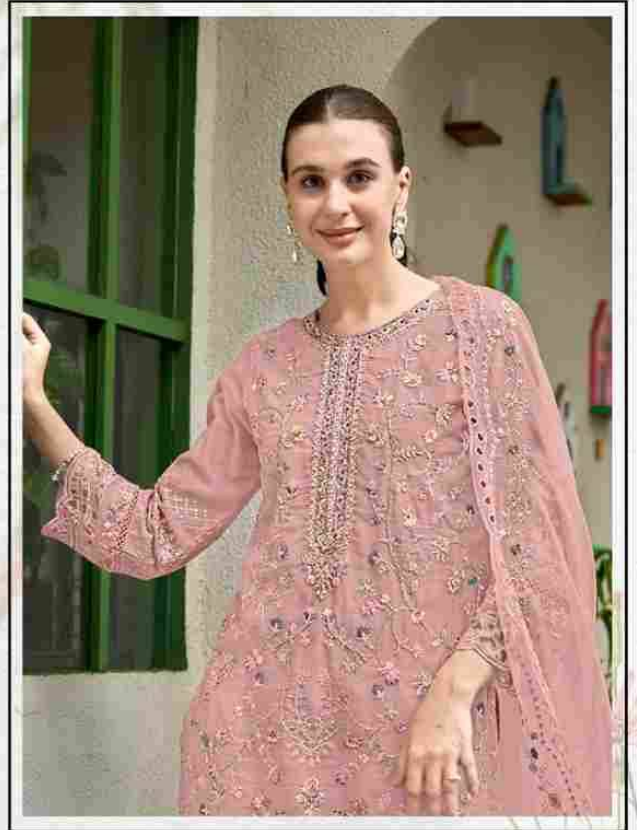

**Motifz**  
FASHION FORWARD

D.686-I

**TOP**-ORANGZA WITH EMBROIDERY KHATLI WORK  
**BOTTOM** -DULL SANTOON  
**DUPATTA** - ORANGZA WITH EMBROIDERY

**Motifz**  
FASHION FORWARD

**D.686-H**

**TOP** - ORANGZA WITH EMBROIDERY KHATLI WORK  
**BOTTOM** - DULL SANTOON  
**DUPATTA** - ORANGZA WITH EMBROIDERY

**Motifz**  
FASHION FORWARD

D.686-I

**TOP**-ORANGZA WITH EMBROIDERY KHATLI WORK  
**BOTTOM** -DULL SANTOON  
**DUPATTA** - ORANGZA WITH EMBROIDERY

**Motifz**  
FASHION FORWARD

D.686-J

**TOP**-ORANGZA WITH EMBROIDERY KHATLI WORK  
**BOTTOM** -DULL SANTOON  
**DUPATTA** - ORANGZA WITH EMBROIDERY